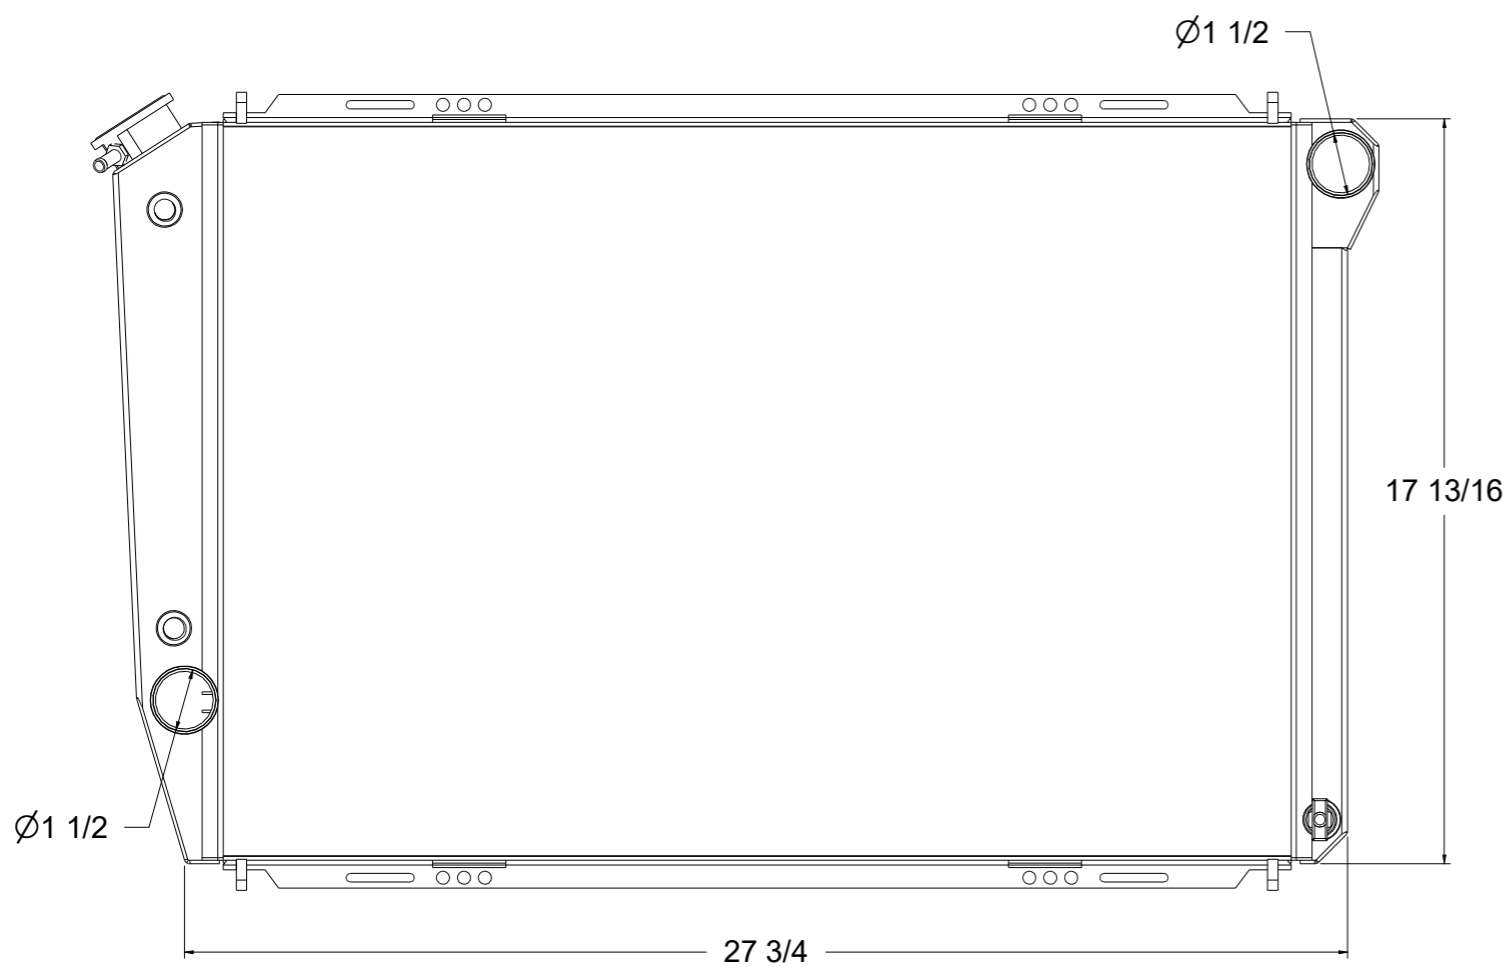

SKU #	Transmission	Core Size
1-41002-110	Automatic	Standard (2 Rows Of 1" Tubes)
1-41002-210		Upgraded (2 Rows Of 1.25" Tubes)

www.wizardcooling.com

Contact Us:  
716-655-6760

Part Number  
1-41002-Radiator  
Automatic Transmission