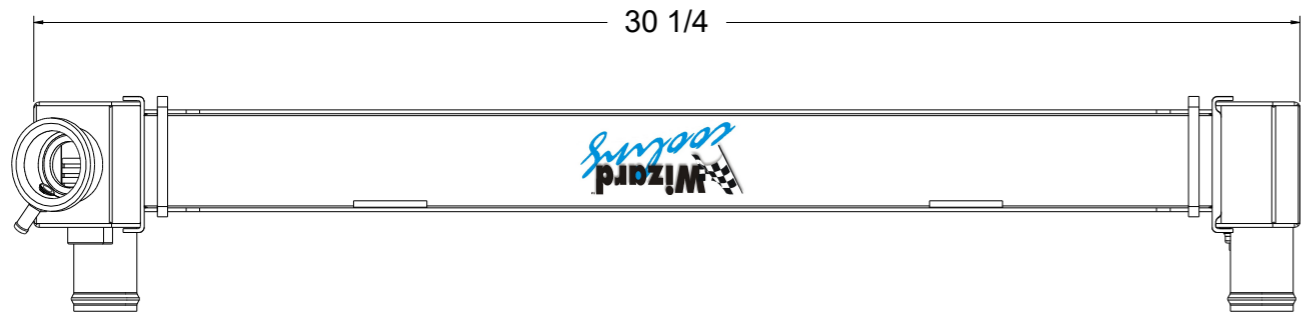

SKU #	Transmission	Core Size
1-41002-110	Automatic	Standard (2 Rows Of 1" Tubes)
1-41002-210		Upgraded (2 Rows Of 1.25" Tubes)

www.wizardcooling.com

Contact Us:  
716-655-6760

Part Number  
1-41002-Radiator  
Automatic Transmission