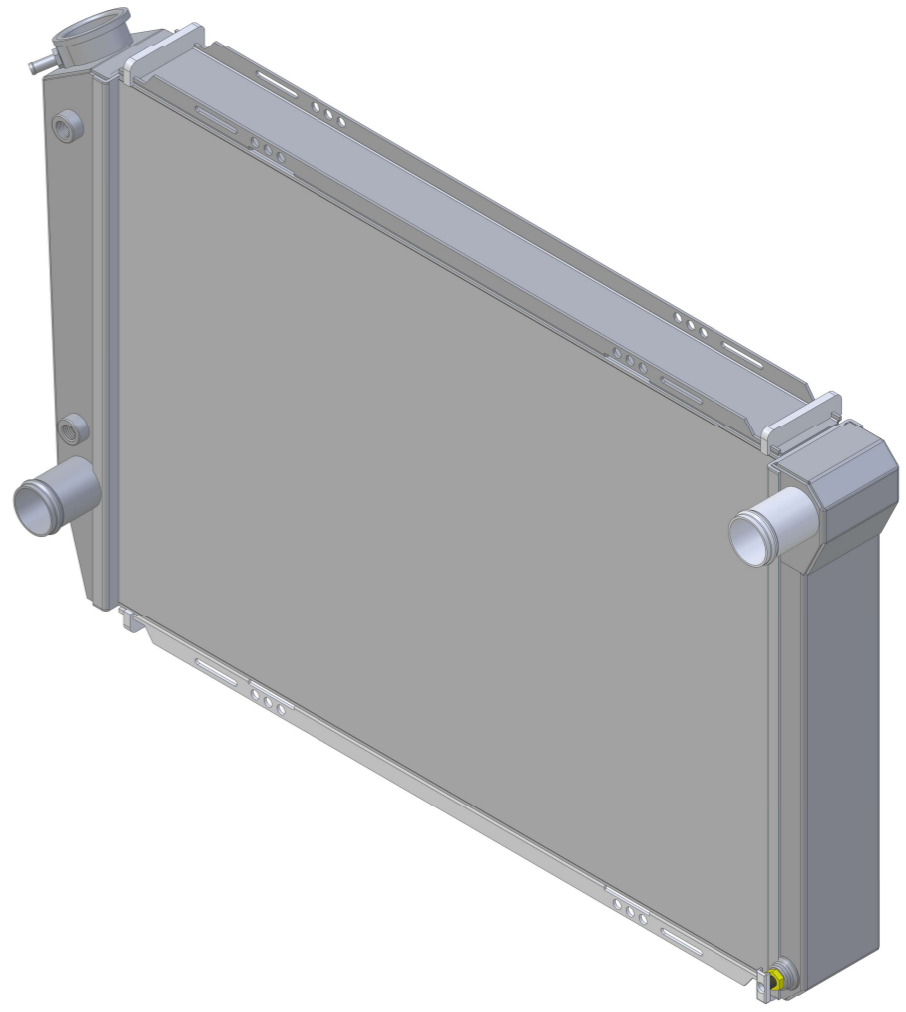

SKU #	Transmission	Core Size
1-41002-110	Automatic	Standard (2 Rows Of 1" Tubes)
1-41002-210		Upgraded (2 Rows Of 1.25" Tubes)

www.wizardcooling.com

Contact Us:  
716-655-6760

Part Number  
1-41002-Radiator  
Automatic Transmission