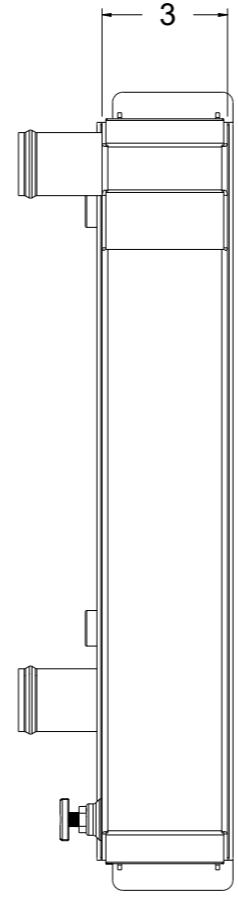

SKU #	Transmission	Core Size
1-41002-110	Automatic	Standard (2 Rows Of 1" Tubes)
1-41002-210		Upgraded (2 Rows Of 1.25" Tubes)

www.wizardcooling.com

Contact Us:  
716-655-6760

Part Number  
1-41002-Radiator  
Automatic Transmission