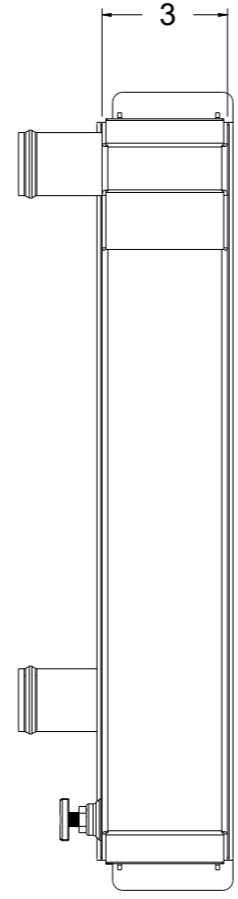

SKU #	Transmission	Core Size
1-41002-100	Manual	Standard (2 Rows Of 1" Tubes)
1-41002-200		Upgraded (2 Rows Of 1.25" Tubes)

www.wizardcooling.com

Contact Us:
716-655-6760

Part Number
1-41002-Radiator
Manual Transmission