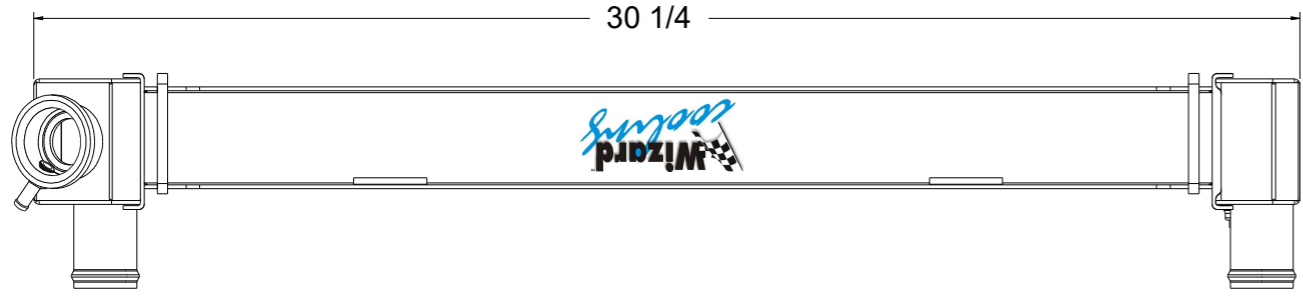

SKU #	Transmission	Core Size
1-41002-100	Manual	Standard (2 Rows Of 1" Tubes)
1-41002-200		Upgraded (2 Rows Of 1.25" Tubes)

www.wizardcooling.com

Contact Us:
716-655-6760

Part Number
1-41002-Radiator
Manual Transmission