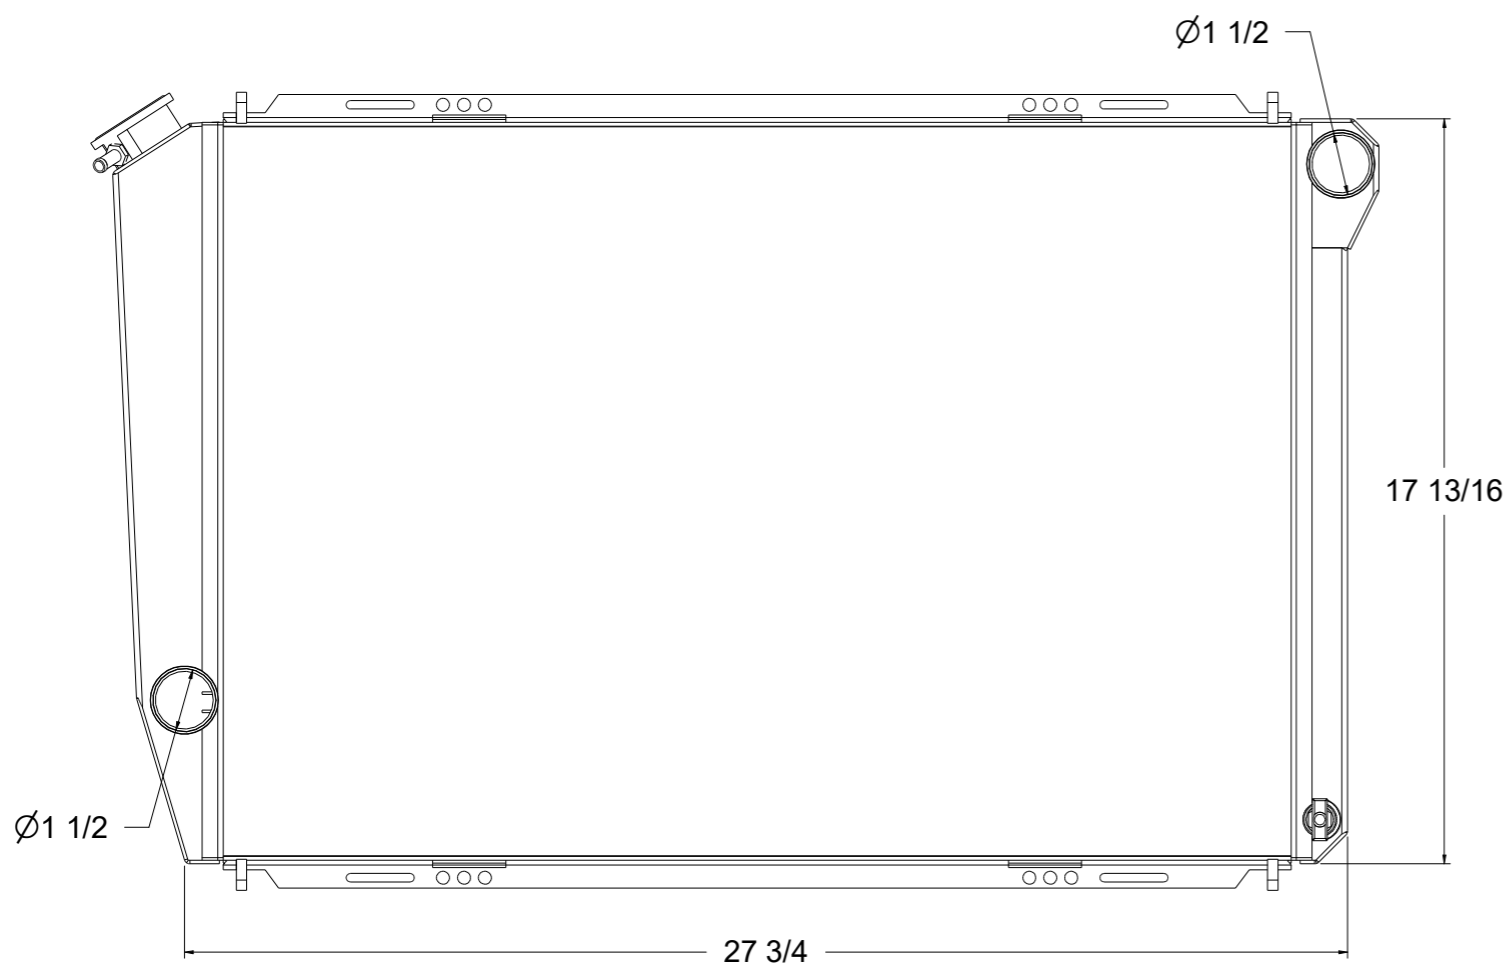

SKU #	Transmission	Core Size
1-41002-100	Manual	Standard (2 Rows Of 1" Tubes)
1-41002-200		Upgraded (2 Rows Of 1.25" Tubes)

www.wizardcooling.com

Contact Us:
716-655-6760

Part Number
1-41002-Radiator
Manual Transmission