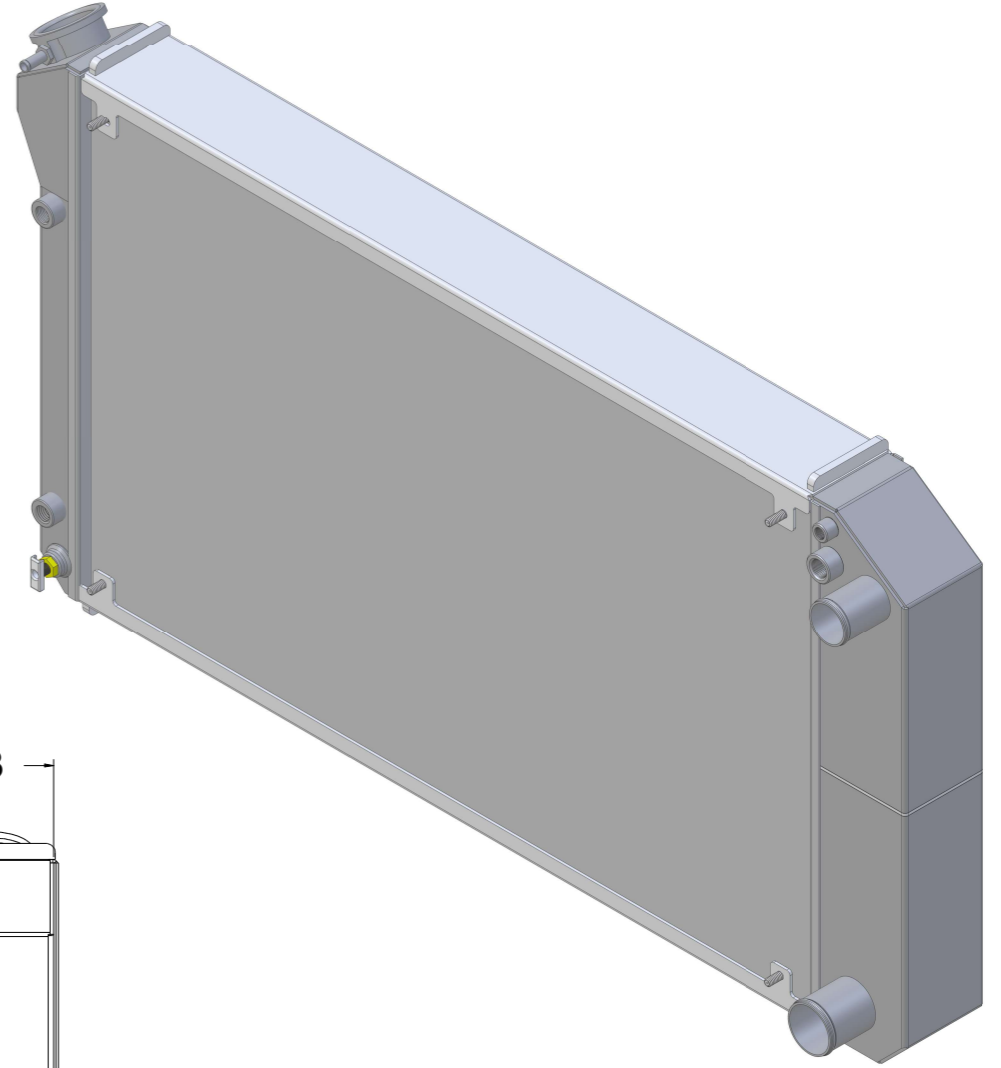

8 7 6 5 4 3 2 1

Assembly Part #	Transmission	Core Size
1-477-110LS	Automatic	Standard (2 Rows Of 1" Tubes)
1-477-210LS		Upgraded (2 Rows Of 1.25" Tubes)

Wizard
cooling
Custom Aluminum Radiators
www.wizardcooling.com