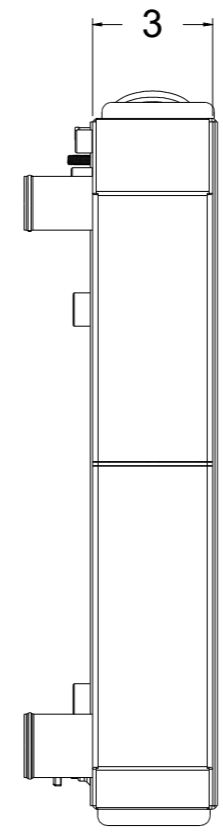

8 7 6 5 4 3 2 1

Assembly Part #	Transmission	Core Size
1-477-110LS	Automatic	Standard (2 Rows Of 1" Tubes)
1-477-210LS		Upgraded (2 Rows Of 1.25" Tubes)

Wizard
cooling
Custom Aluminum Radiators
www.wizardcooling.com

Contact Us:
716-655-6760

Part Number
**1-477-LS Radiator
(Automatic)**

8 7 6 5 4 3 2 1