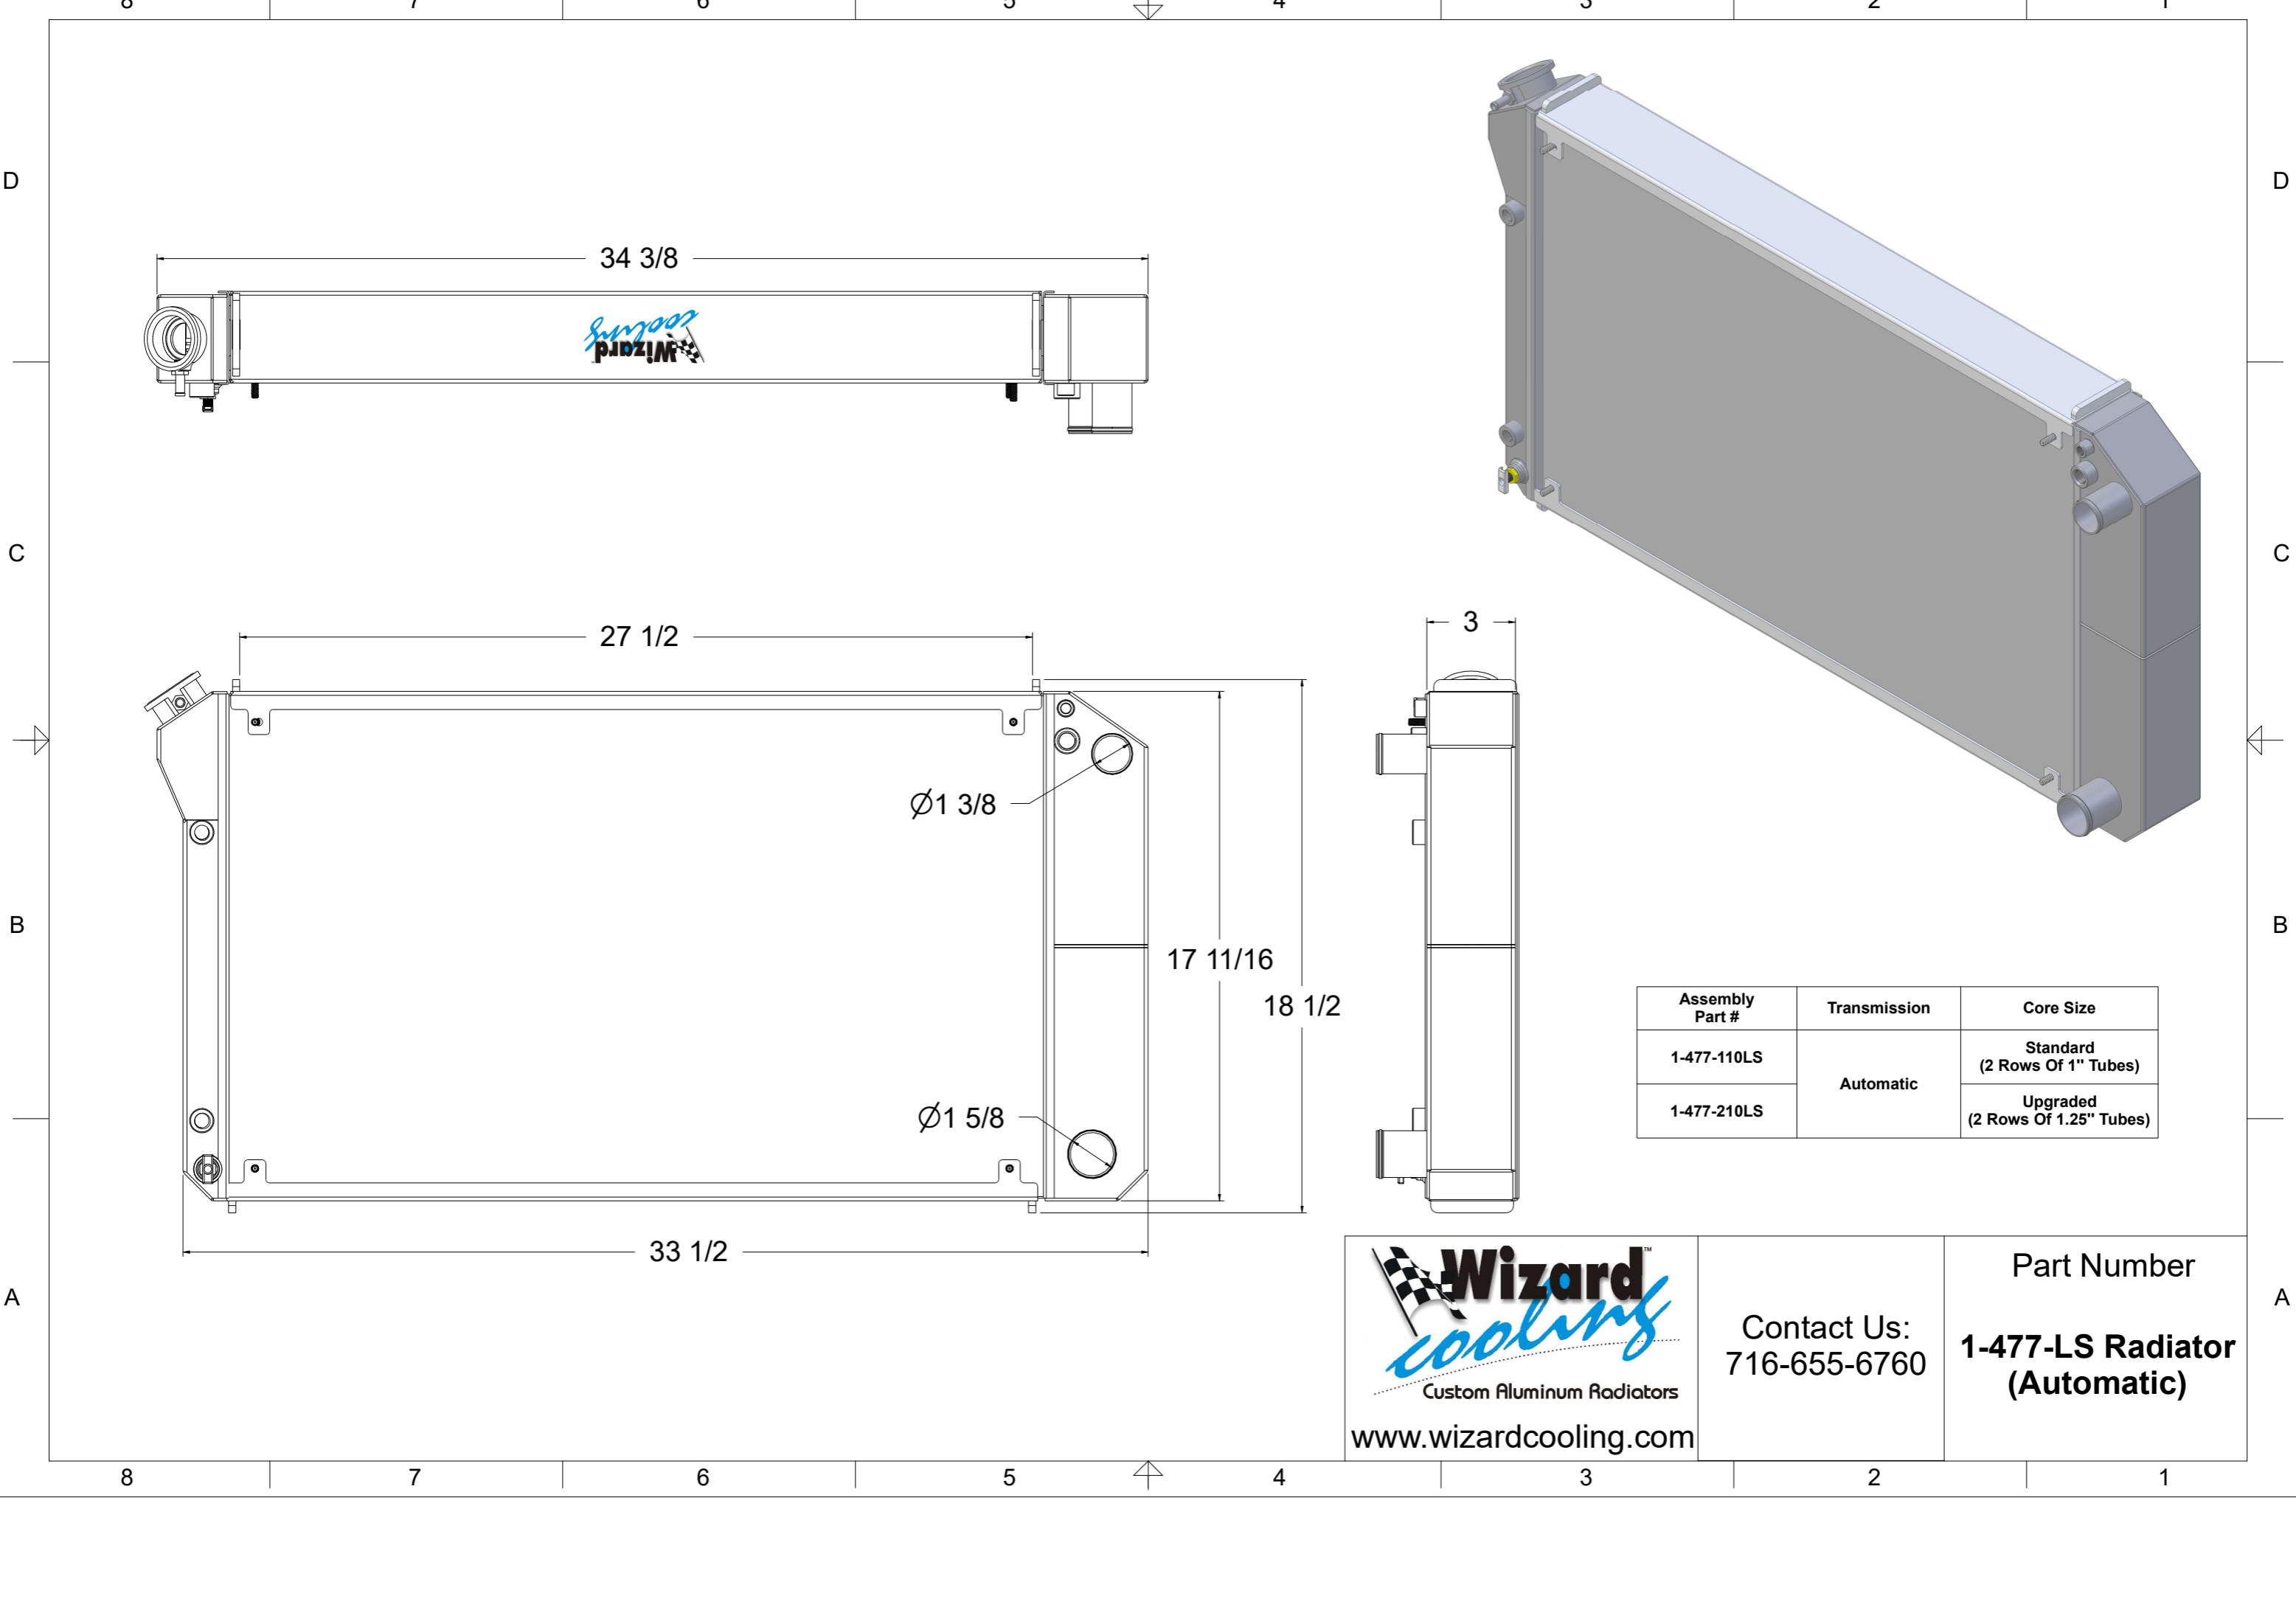

8 7 6 5 4 3 2 1

Assembly Part #	Transmission	Core Size
1-477-110LS	Automatic	Standard (2 Rows Of 1" Tubes)
1-477-210LS		Upgraded (2 Rows Of 1.25" Tubes)

Wizard
cooling
Custom Aluminum Radiators
www.wizardcooling.com