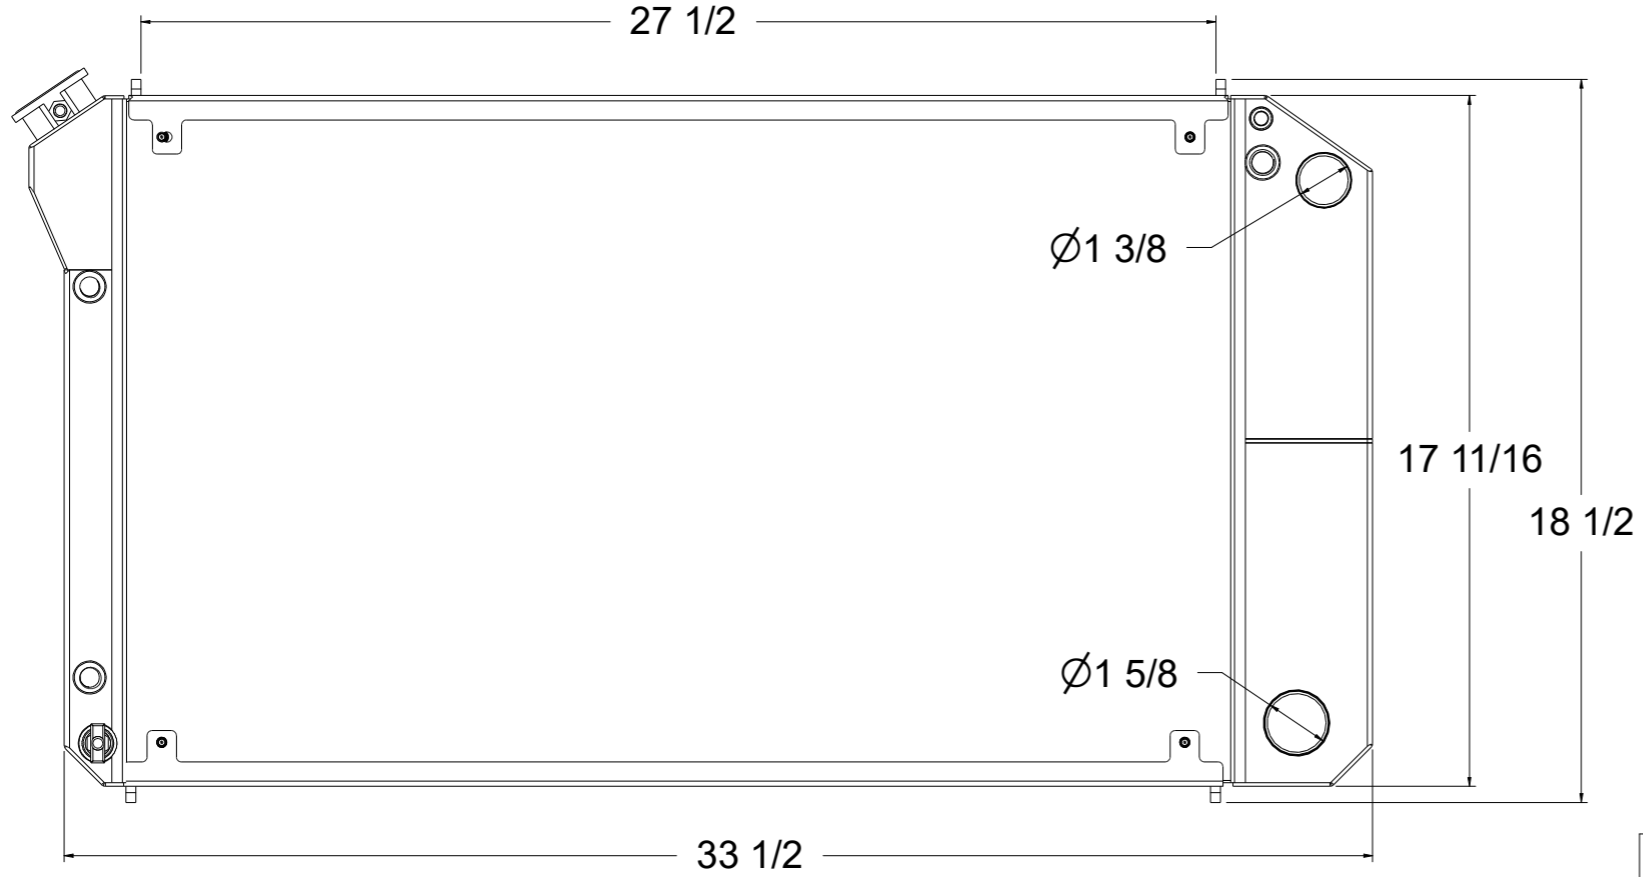

8 7 6 5 4 3 2 1

Assembly Part #	Transmission	Core Size
1-477-110LS	Automatic	Standard (2 Rows Of 1" Tubes)
1-477-210LS		Upgraded (2 Rows Of 1.25" Tubes)

Wizard
cooling
Custom Aluminum Radiators
www.wizardcooling.com