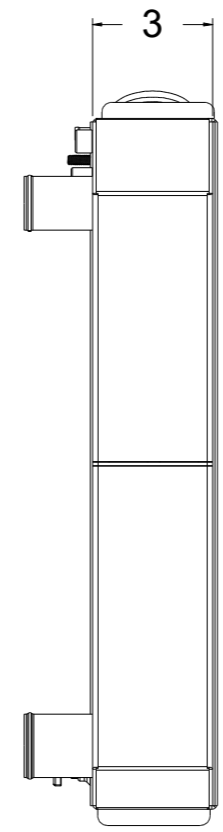

8 7 6 5 4 3 2 1

D

D

C

C

B

B

Assembly Part #	Transmission	Core Size
1-477-100LS	Manual	Standard (2 Rows Of 1" Tubes)
1-477-200LS		Upgraded (2 Rows Of 1.25" Tubes)