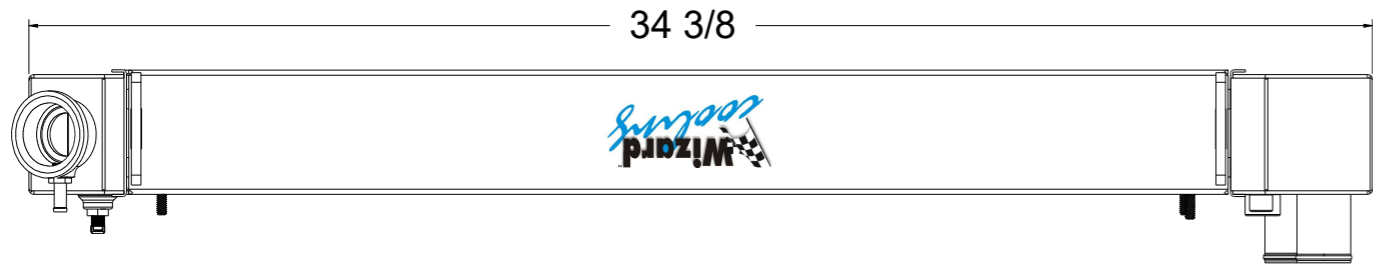

8 7 6 5 4 3 2 1

D

D

C

C

B

B

Assembly Part #	Transmission	Core Size
1-477-100LS	Manual	Standard (2 Rows Of 1" Tubes)
1-477-200LS		Upgraded (2 Rows Of 1.25" Tubes)