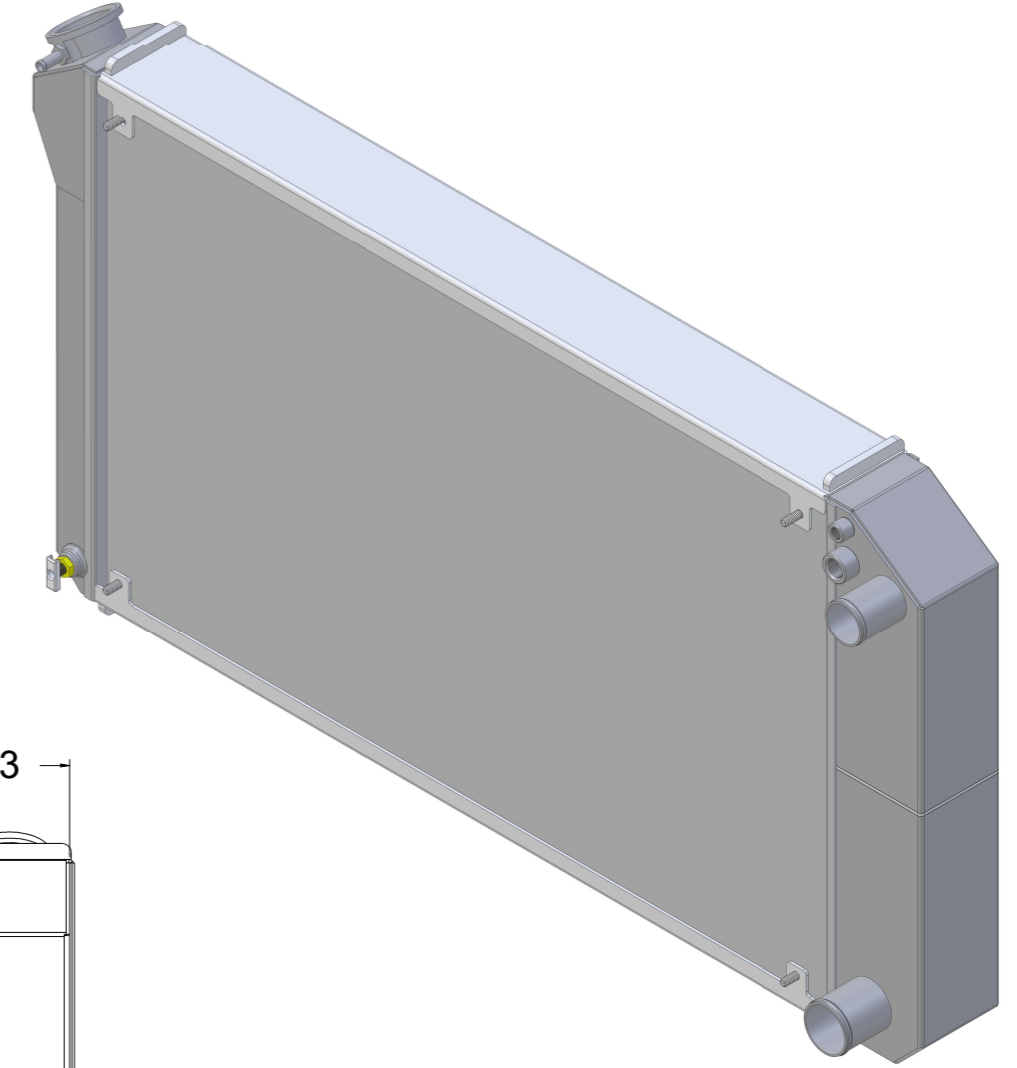

8 7 6 5 4 3 2 1

D

D

C

C

B

B

Assembly Part #	Transmission	Core Size
1-477-100LS	Manual	Standard (2 Rows Of 1" Tubes)
1-477-200LS		Upgraded (2 Rows Of 1.25" Tubes)