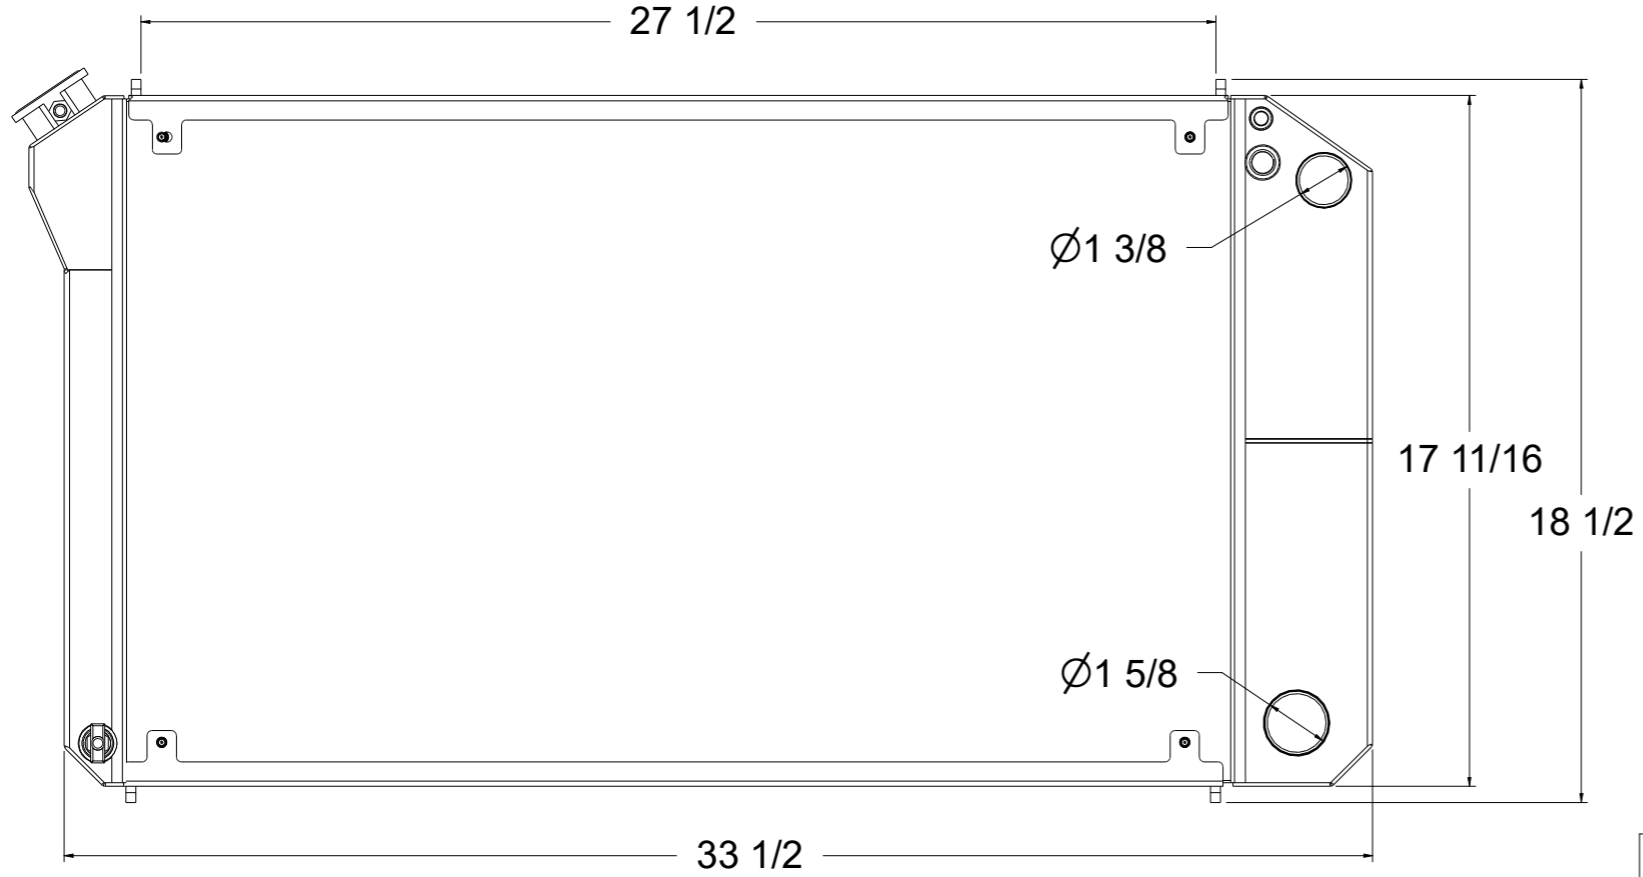

8 7 6 5 4 3 2 1

D

D

C

C

B

B

Assembly Part #	Transmission	Core Size
1-477-100LS	Manual	Standard (2 Rows Of 1" Tubes)
1-477-200LS		Upgraded (2 Rows Of 1.25" Tubes)