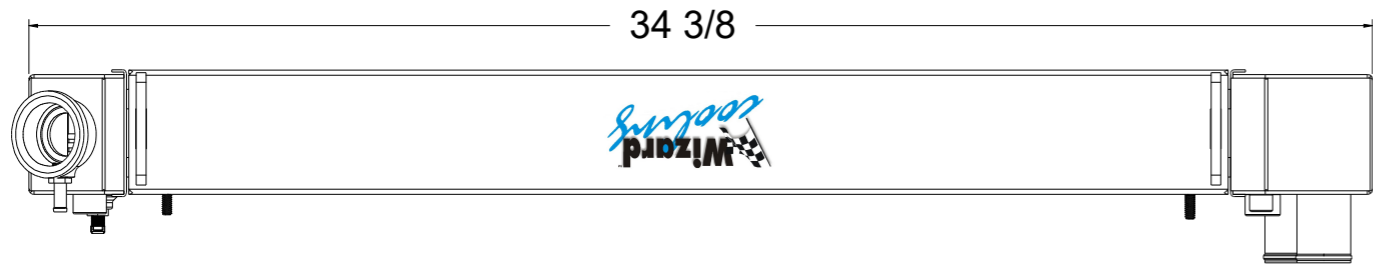

8 7 6 5 4 3 2 1

D

D

C

C

Assembly Part #	Transmission	Core Size
1-477-100LS	Manual	Standard (2 Rows Of 1" Tubes)
1-477-110LS	Automatic	
1-477-200LS	Manual	Upgraded (2 Rows Of 1.25" Tubes)
1-477-210LS	Automatic	