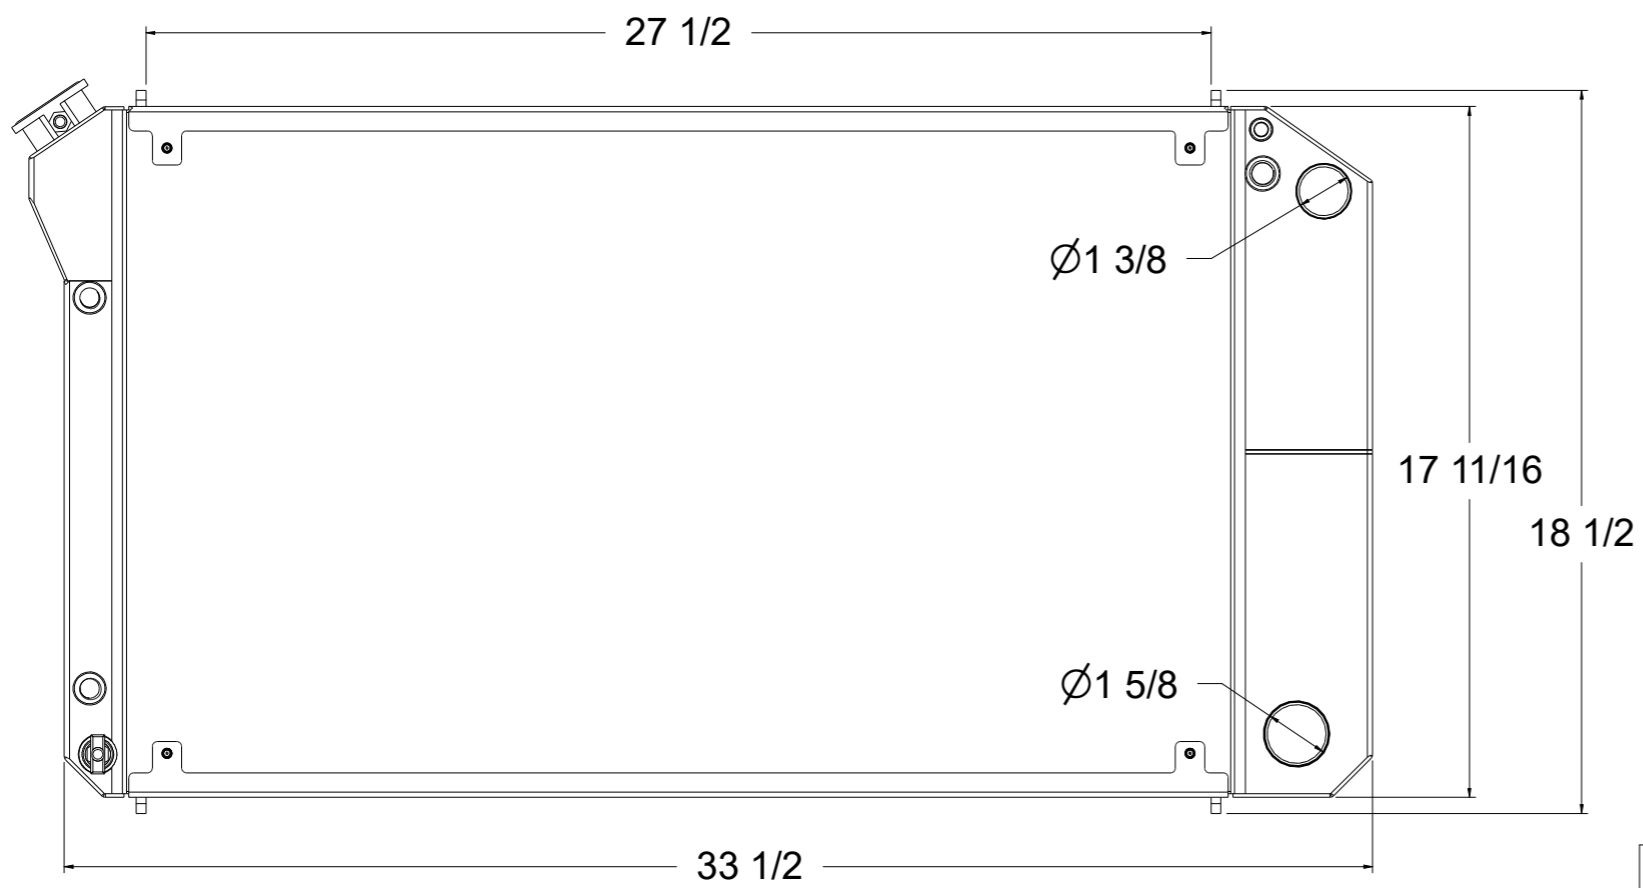

8 7 6 5 4 3 2 1

D

D

C

C

Assembly Part #	Transmission	Core Size
1-477-100LS	Manual	Standard (2 Rows Of 1" Tubes)
1-477-110LS	Automatic	
1-477-200LS	Manual	Upgraded (2 Rows Of 1.25" Tubes)
1-477-210LS	Automatic	