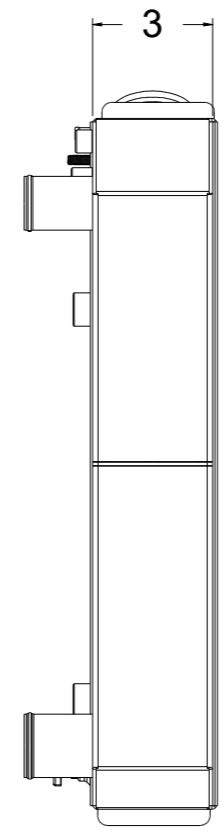

8 7 6 5 4 3 2 1

D

D

C

C

Assembly Part #	Transmission	Core Size
1-477-100LS	Manual	Standard (2 Rows Of 1" Tubes)
1-477-110LS	Automatic	
1-477-200LS	Manual	Upgraded (2 Rows Of 1.25" Tubes)
1-477-210LS	Automatic	