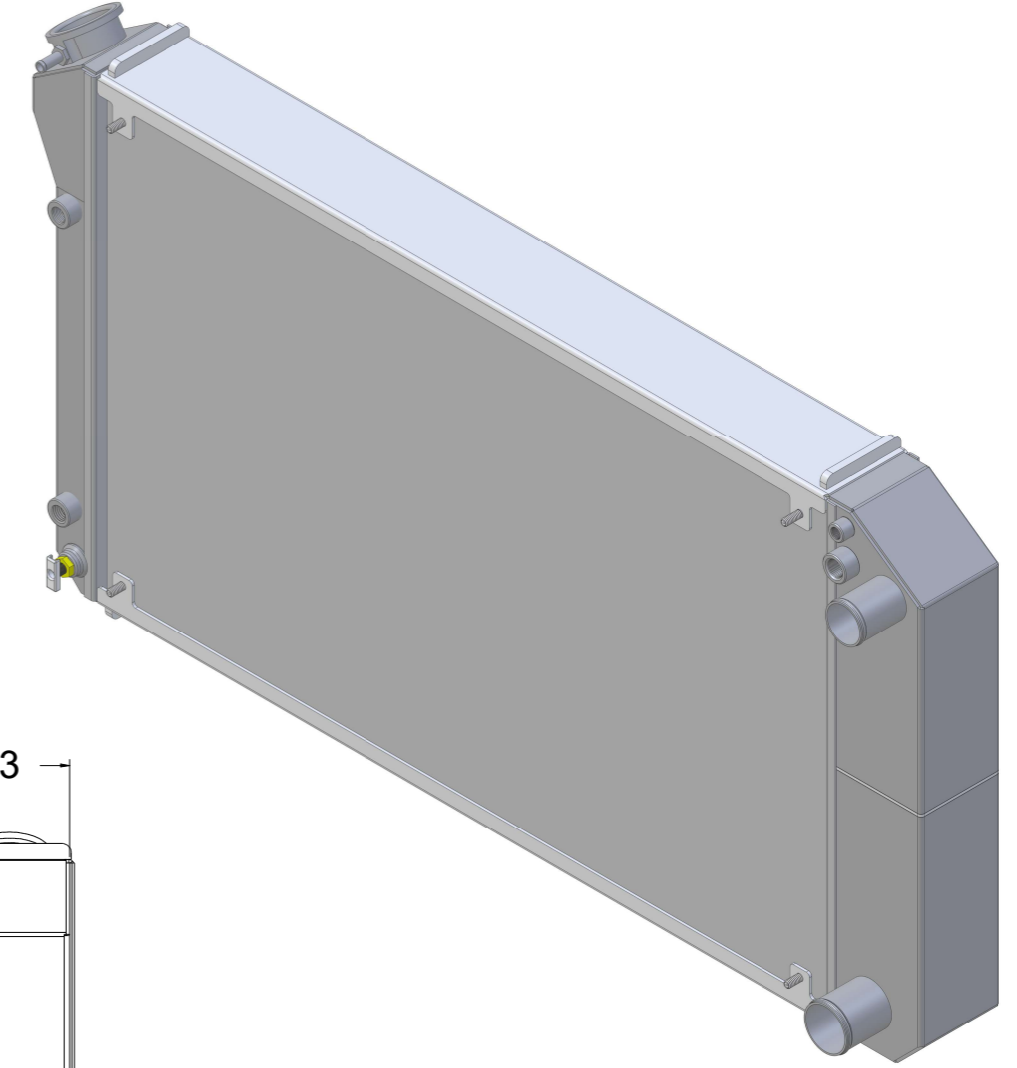

8 7 6 5 4 3 2 1

D

D

C

C

Assembly Part #	Transmission	Core Size
1-477-100LS	Manual	Standard (2 Rows Of 1" Tubes)
1-477-110LS	Automatic	
1-477-200LS	Manual	Upgraded (2 Rows Of 1.25" Tubes)
1-477-210LS	Automatic	