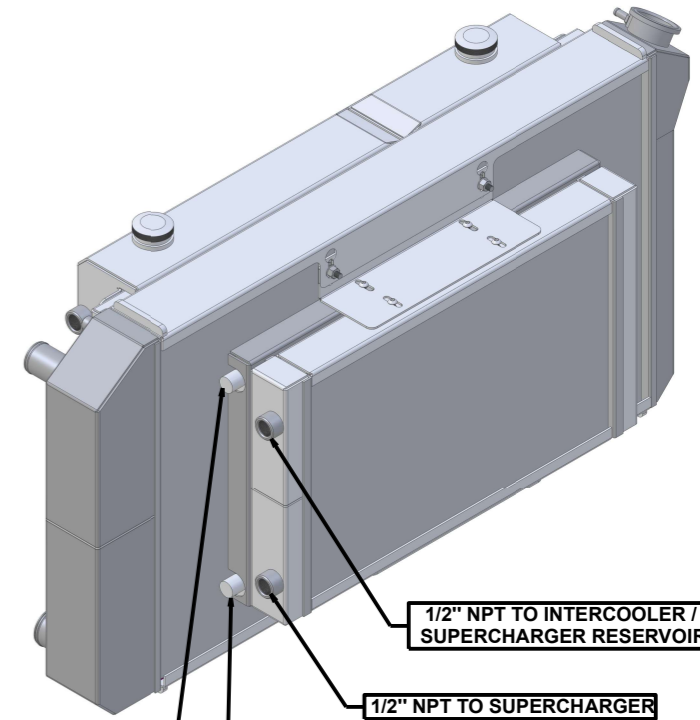

SKU #	Transmission	Fan Type	Core Size
1-477-212LSBLXXINAC	Automatic	Brushless	UPGRADED (2 Rows of 1.25" Tubes)

Contact Us:
716-655-6760

Part Number
1-477-LSBLXXINAC
Fitting Callout Drawing
Automatic Transmission