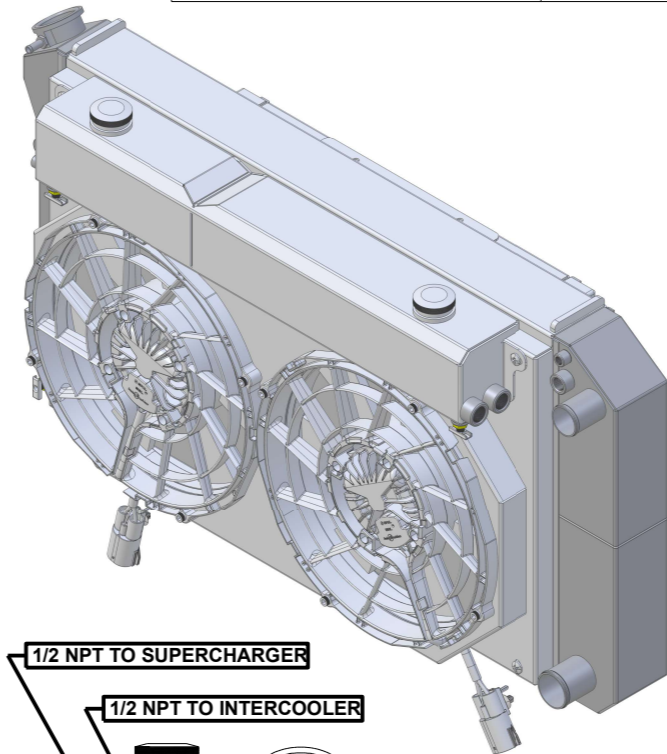

SKU #	Transmission	Fan Type	Core Size
1-477-212LSBLXXINAC	Automatic	Brushless	UPGRADED (2 Rows of 1.25" Tubes)

Contact Us:
716-655-6760

Part Number
1-477-LSBLXXINAC
Fitting Callout Drawing
Automatic Transmission