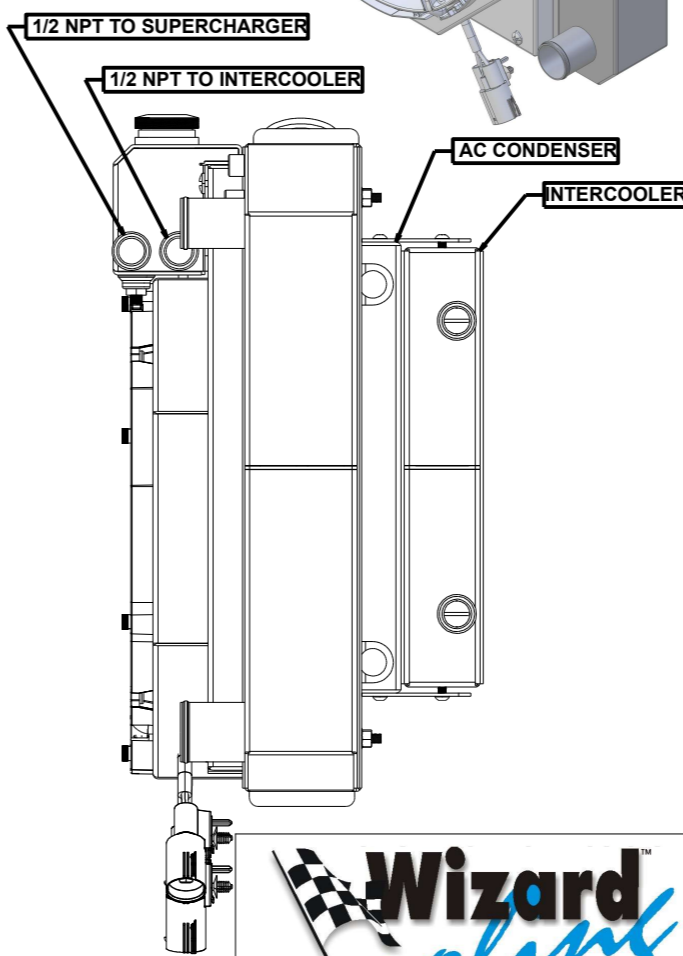

SKU #	Transmission	Fan Type	Core Size
1-477-212LSBLXXINAC	Automatic	Brushless	UPGRADED (2 Rows of 1.25" Tubes)

Contact Us:
716-655-6760

Part Number
1-477-LSBLXXINAC
Fitting Callout Drawing
Automatic Transmission