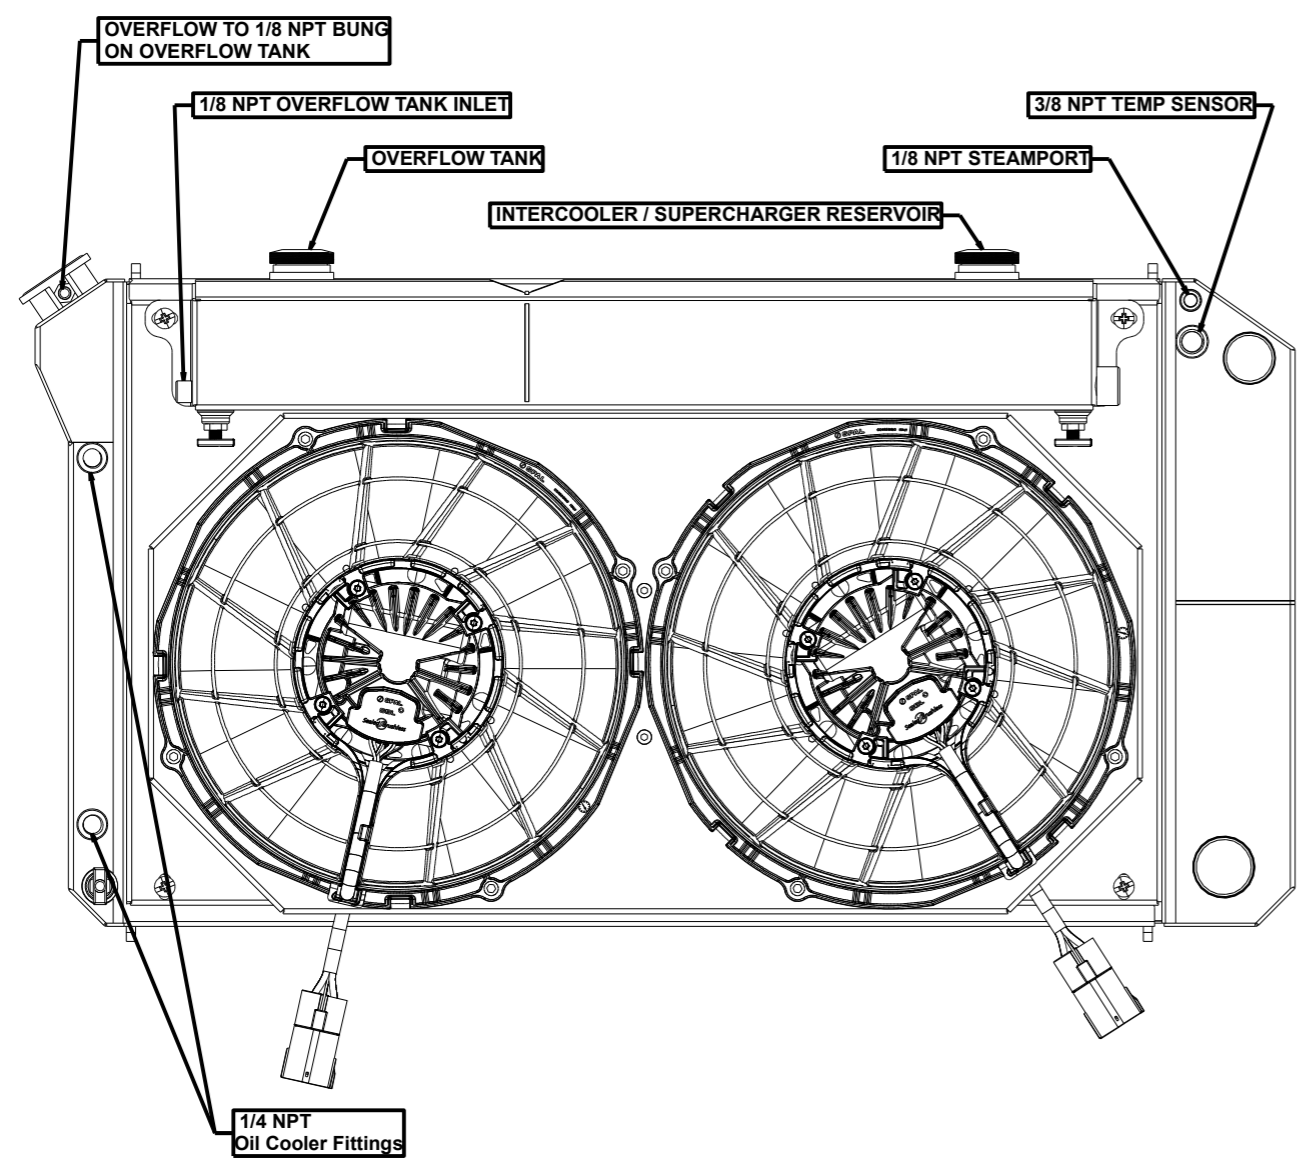

SKU #	Transmission	Fan Type	Core Size
1-477-212LSBLXXINAC	Automatic	Brushless	UPGRADED (2 Rows of 1.25" Tubes)

Contact Us:
716-655-6760

Part Number
1-477-LSBLXXINAC
Fitting Callout Drawing
Automatic Transmission