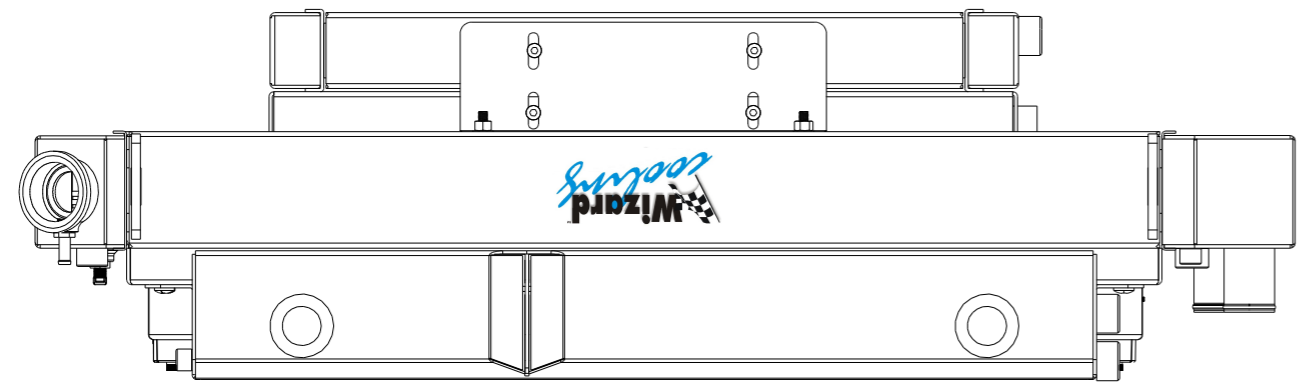

SKU #	Transmission	Fan Type	Core Size
1-477-212LSBLXXINAC	Automatic	Brushless	UPGRADED (2 Rows of 1.25" Tubes)

Contact Us:
716-655-6760

Part Number
1-477-LSBLXXINAC
Fitting Callout Drawing
Automatic Transmission