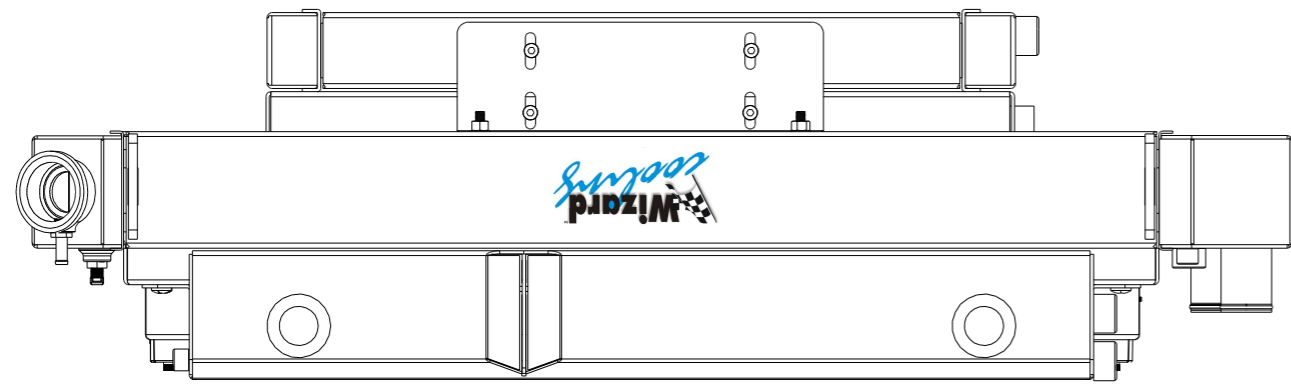

SKU #	Transmission	Fan Type	Core Size
1-477-202LSBLXXINAC	Manual	Brushless	UPGRADED (2 Rows of 1.25" Tubes)

www.wizardcooling.com

Contact Us:
716-655-6760

Part Number
1-477-LSBLXXINAC
Fitting Callout Drawing
Manual Transmission