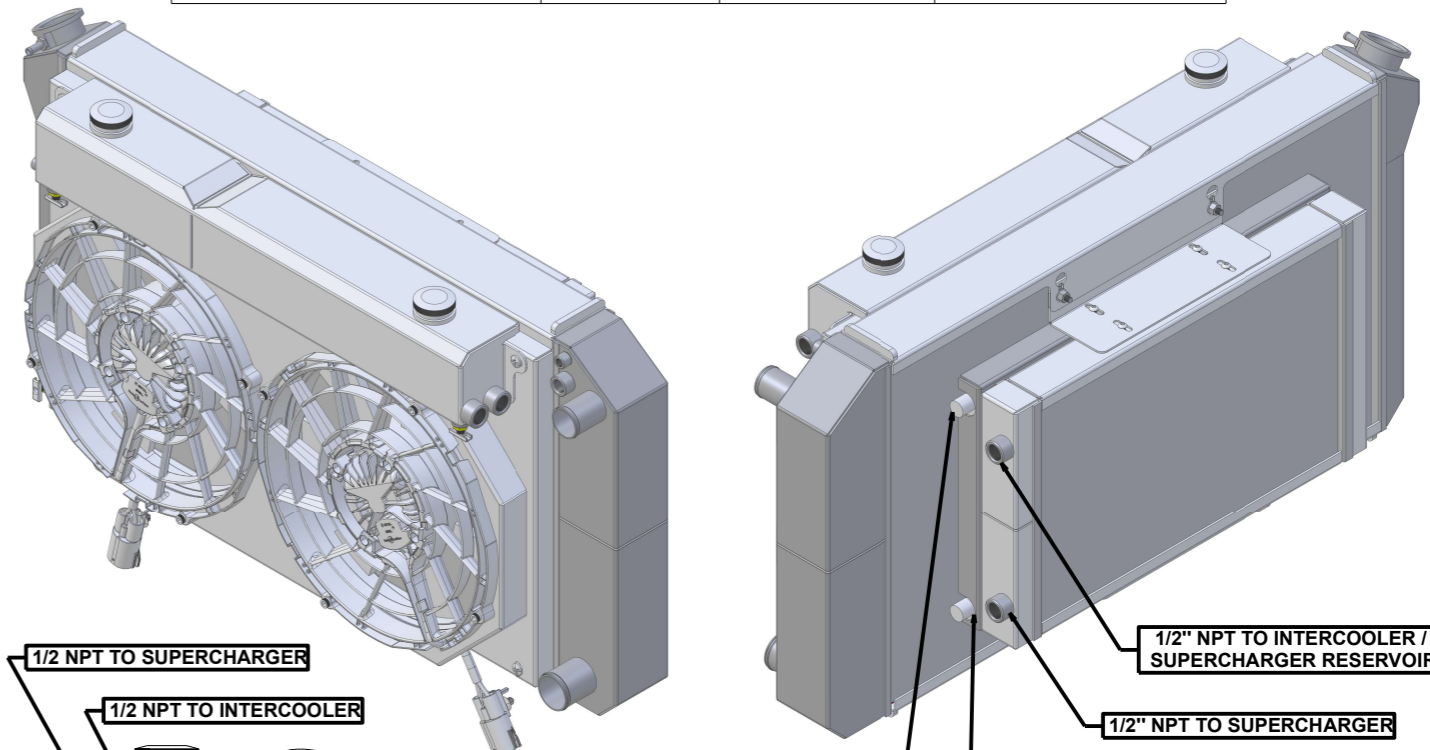

SKU #	Transmission	Fan Type	Core Size
1-477-202LSBLXXINAC	Manual	Brushless	UPGRADED (2 Rows of 1.25" Tubes)

www.wizardcooling.com

Contact Us:
716-655-6760

Part Number
1-477-LSBLXXINAC
Fitting Callout Drawing
Manual Transmission