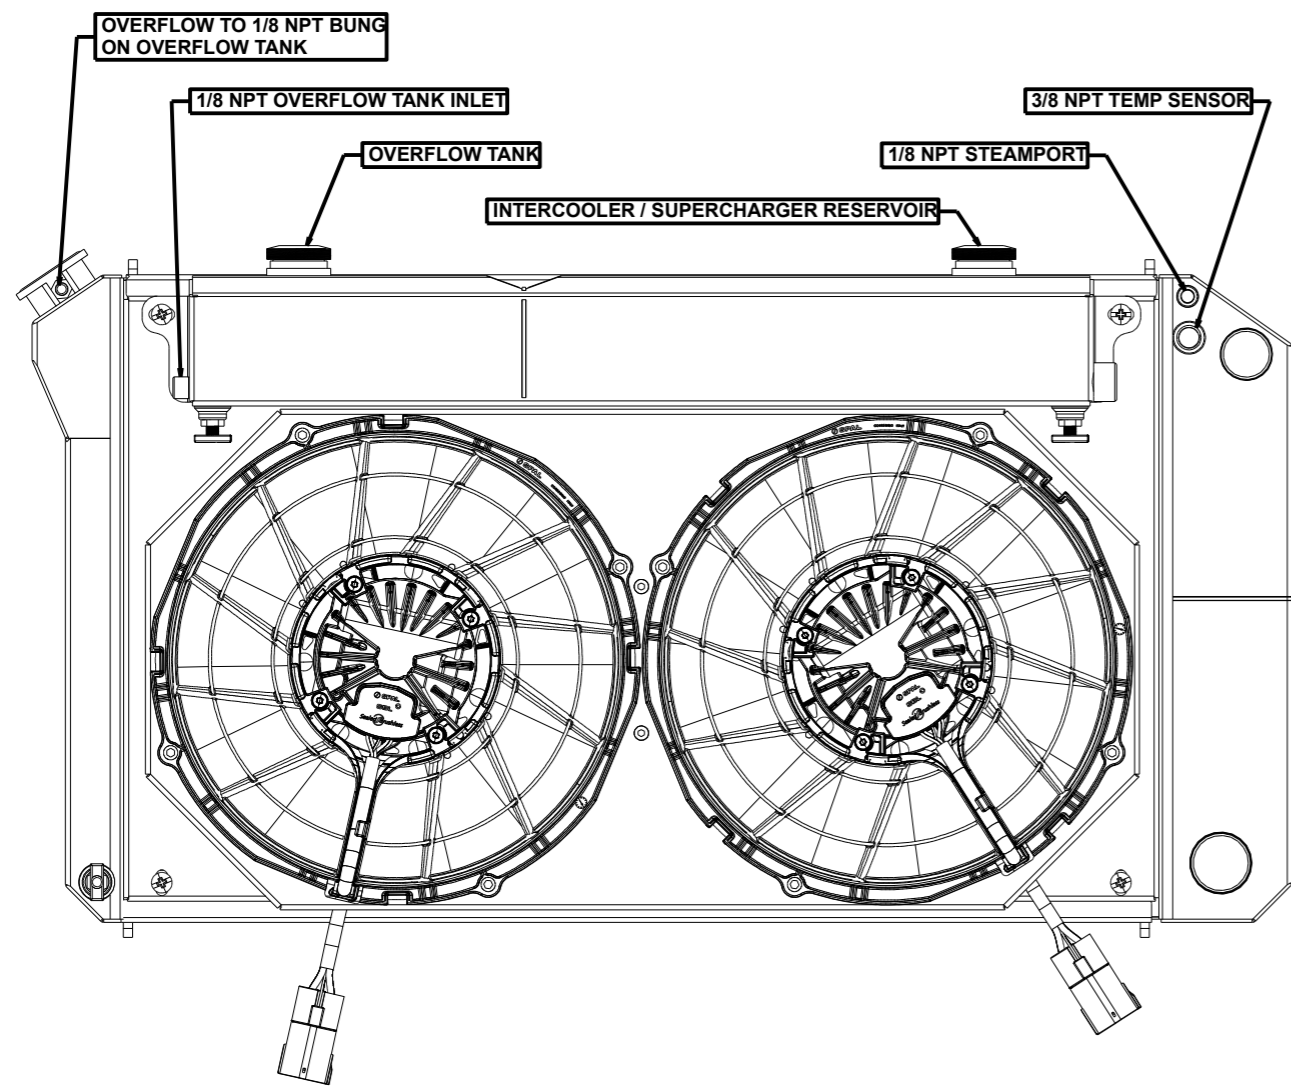

SKU #	Transmission	Fan Type	Core Size
1-477-202LSBLXXINAC	Manual	Brushless	UPGRADED (2 Rows of 1.25" Tubes)

www.wizardcooling.com

Contact Us:
716-655-6760

Part Number
1-477-LSBLXXINAC
Fitting Callout Drawing
Manual Transmission