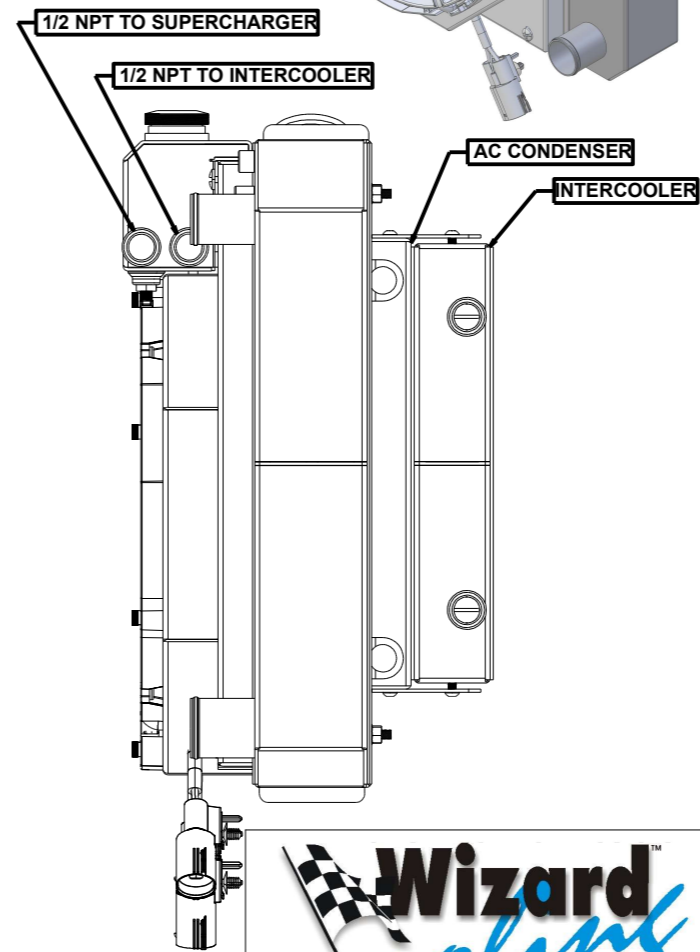

SKU #	Transmission	Fan Type	Core Size
1-477-202LSBLXXINAC	Manual	Brushless	UPGRADED (2 Rows of 1.25" Tubes)

www.wizardcooling.com

Contact Us:
716-655-6760

Part Number
1-477-LSBLXXINAC
Fitting Callout Drawing
Manual Transmission