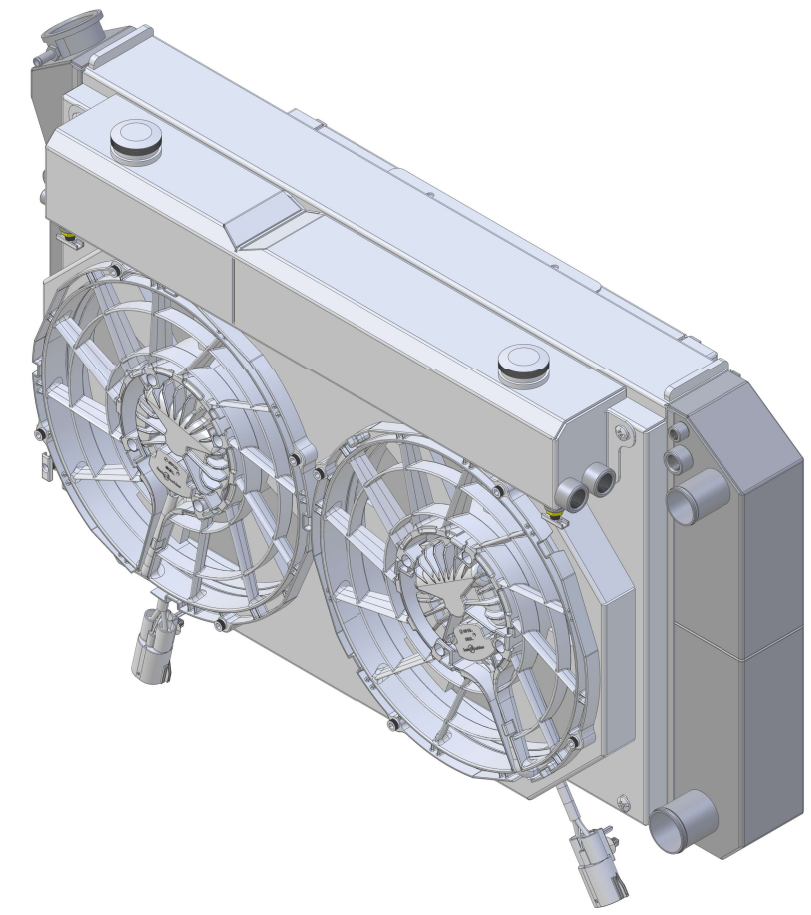

SKU #	Transmission	Fan Type	Core Size
1-477-212LSBLXXINAC	Automatic	Brushless	UPGRADED (2 Rows of 1.25" Tubes)

 Custom Aluminum Radiators
www.wizardcooling.com

Contact Us:
 716-655-6760

Part Number
 1-477-LSBLXXINAC
 Automatic Transmission