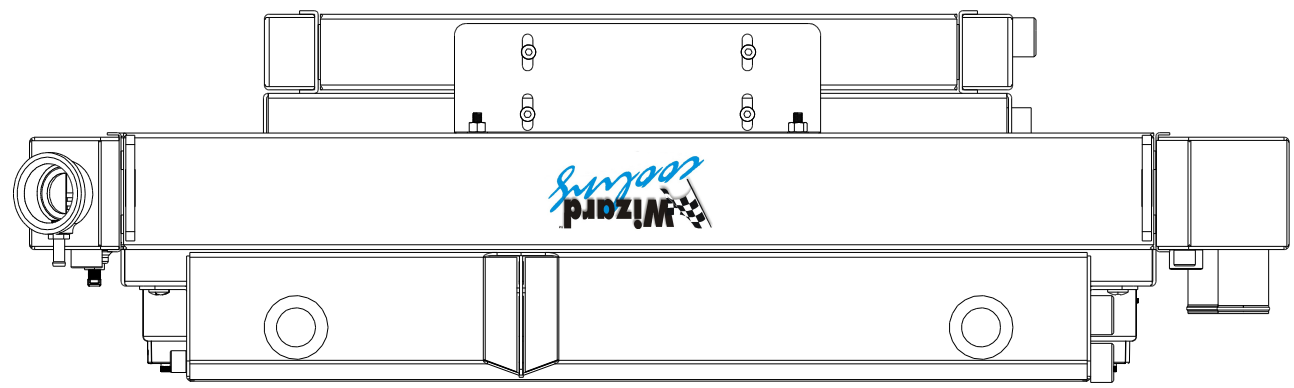

SKU #	Transmission	Fan Type	Core Size
1-477-212LSBLXXINAC	Automatic	Brushless	UPGRADED (2 Rows of 1.25" Tubes)

 Custom Aluminum Radiators
www.wizardcooling.com

Contact Us:
 716-655-6760

Part Number
 1-477-LSBLXXINAC
 Automatic Transmission