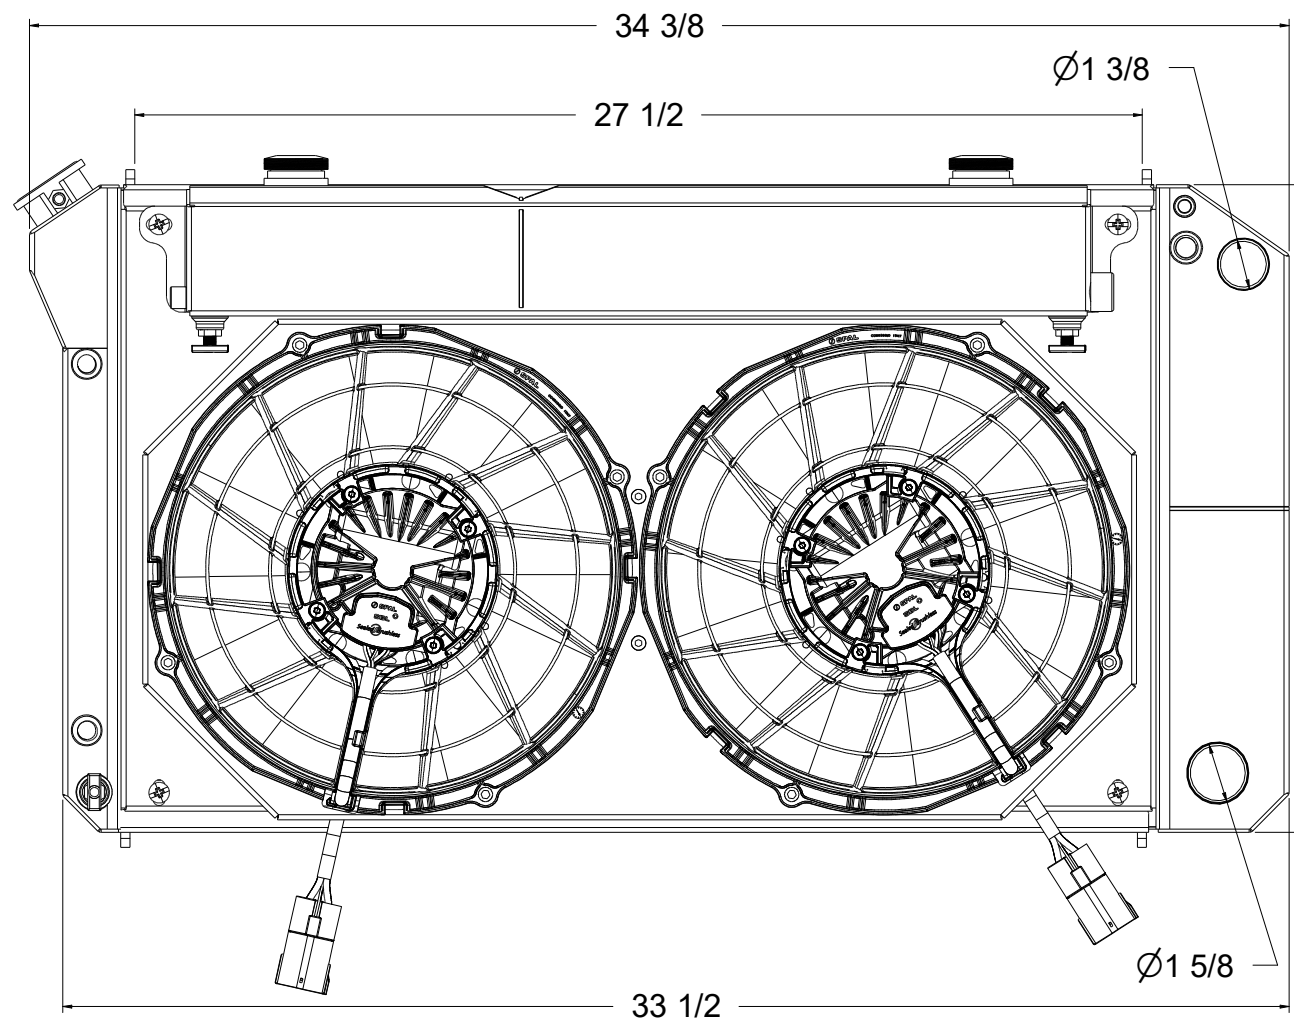

SKU #	Transmission	Fan Type	Core Size
1-477-212LSBLXXINAC	Automatic	Brushless	UPGRADED (2 Rows of 1.25" Tubes)

 Custom Aluminum Radiators
www.wizardcooling.com

Contact Us:
 716-655-6760

Part Number
 1-477-LSBLXXINAC
 Automatic Transmission