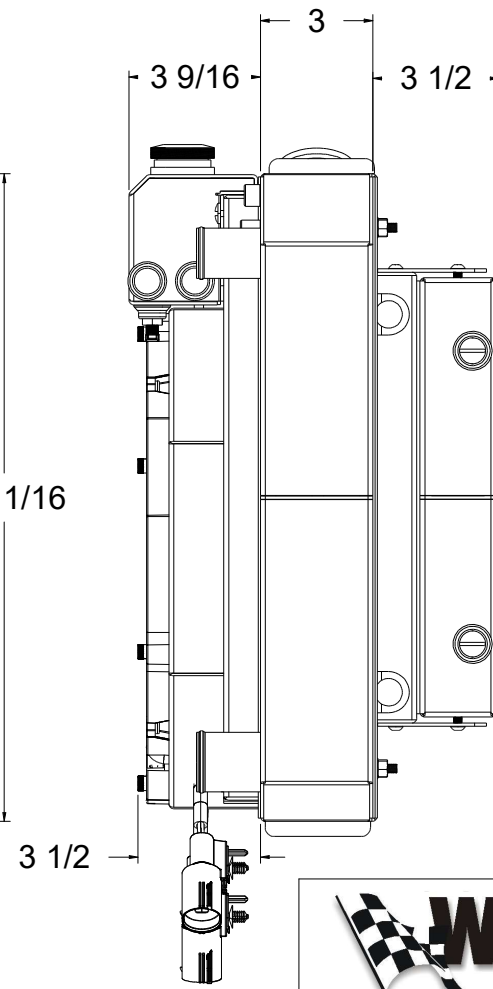

SKU #	Transmission	Fan Type	Core Size
1-477-212LSBLXXINAC	Automatic	Brushless	UPGRADED (2 Rows of 1.25" Tubes)

 Custom Aluminum Radiators
www.wizardcooling.com

Contact Us:
 716-655-6760

Part Number
 1-477-LSBLXXINAC
 Automatic Transmission