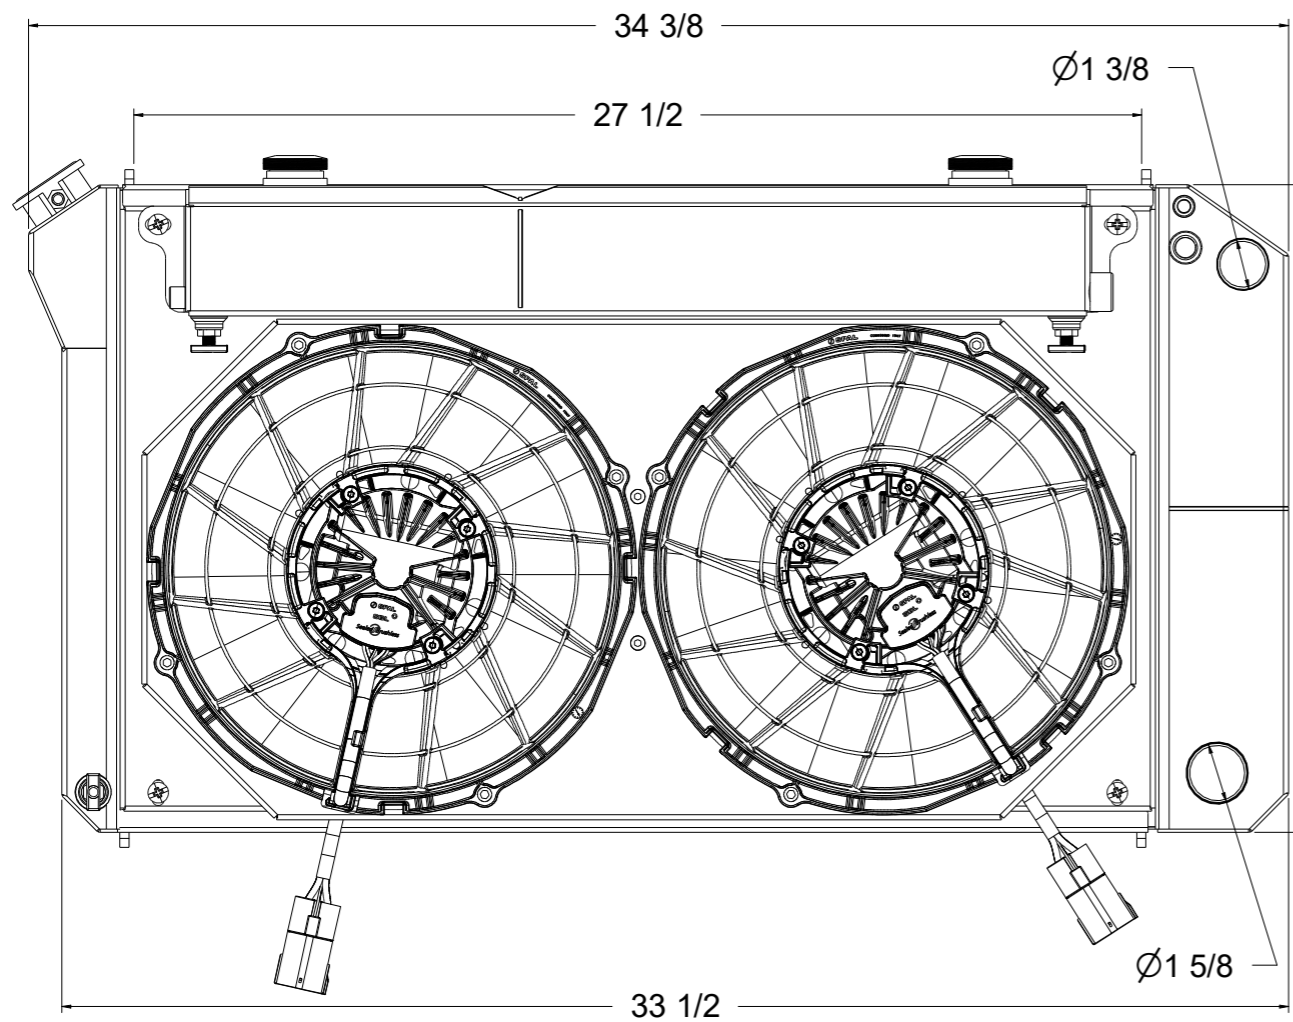

SKU #	Transmission	Fan Type	Core Size
1-477-202LSBLXXINAC	Manual	Brushless	UPGRADED (2 Rows of 1.25" Tubes)

  
 Custom Aluminum Radiators  
[www.wizardcooling.com](http://www.wizardcooling.com)

Contact Us: 716-655-6760	Part Number <b>1-477-LSBLXXINAC</b> <b>Manual Transmission</b>
-----------------------------	--