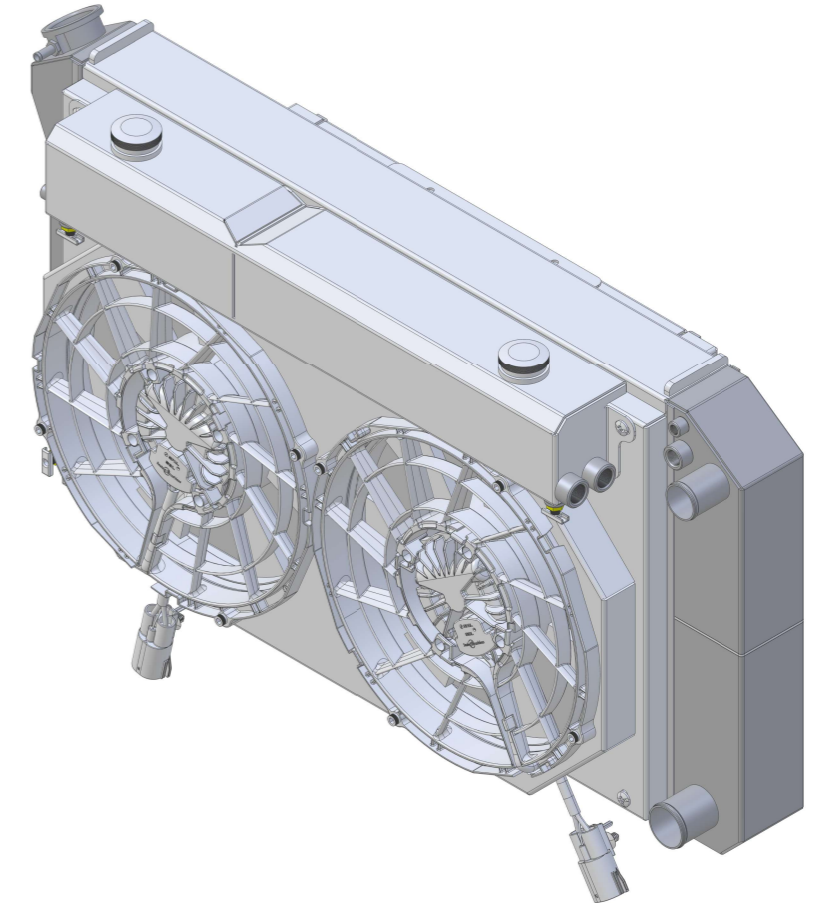

SKU #	Transmission	Fan Type	Core Size
1-477-202LSBLXXINAC	Manual	Brushless	UPGRADED (2 Rows of 1.25" Tubes)

  
 Custom Aluminum Radiators  
[www.wizardcooling.com](http://www.wizardcooling.com)

Contact Us: 716-655-6760	Part Number <b>1-477-LSBLXXINAC</b> <b>Manual Transmission</b>
-----------------------------	--