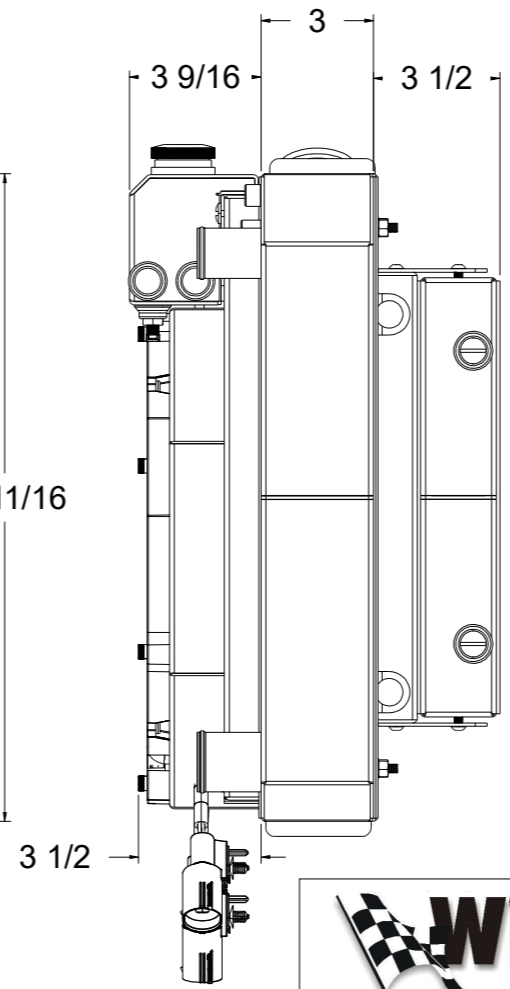

SKU #	Transmission	Fan Type	Core Size
1-477-202LSBLXXINAC	Manual	Brushless	UPGRADED (2 Rows of 1.25" Tubes)

  
 Custom Aluminum Radiators  
[www.wizardcooling.com](http://www.wizardcooling.com)

Contact Us: 716-655-6760	Part Number <b>1-477-LSBLXXINAC</b> <b>Manual Transmission</b>
-----------------------------	--