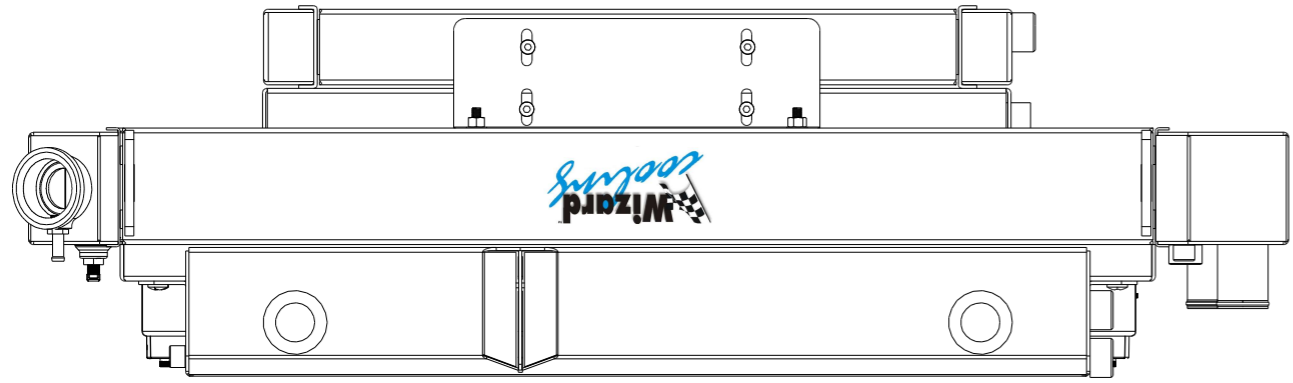

SKU #	Transmission	Fan Type	Core Size
1-477-202LSBLXXINAC	Manual	Brushless	UPGRADED (2 Rows of 1.25" Tubes)

  
 Custom Aluminum Radiators  
[www.wizardcooling.com](http://www.wizardcooling.com)

Contact Us: 716-655-6760	Part Number <b>1-477-LSBLXXINAC</b> <b>Manual Transmission</b>
-----------------------------	--