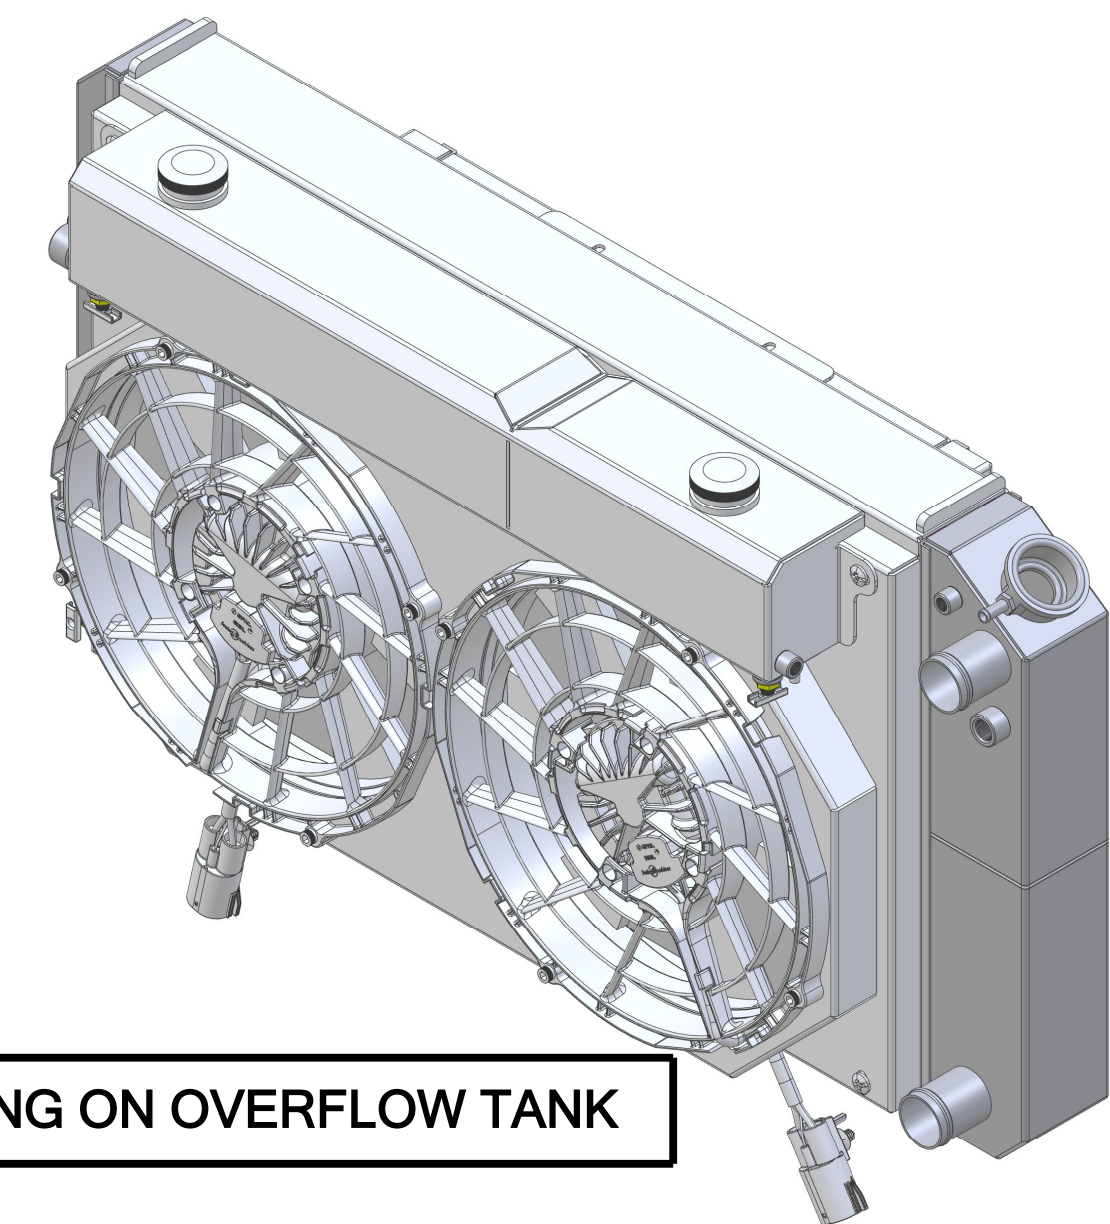

8 7 6 5 4 3 2 1

D

D

C

C

1/2 NPT TO SUPERCHARGER
1/2 NPT TO INTERCOOLER

OVERFLOW TUBE TO 1/8 NPT BUNG ON OVERFLOW TANK

1/8 NPT STEAMPORT

INTERCOOLER

INTERCOOLER / SUPERCHARGER RESEVIOUR

1/8 NPT OVERFLOW TANK INLET

OVERFLOW TANK

3/8 NPT TEMP SENSOR

1/2 NPT TO INTERCOOLER / SUPERCHARGER RESEVIOUR

1/2 NPT TO SUPERCHARGER

B