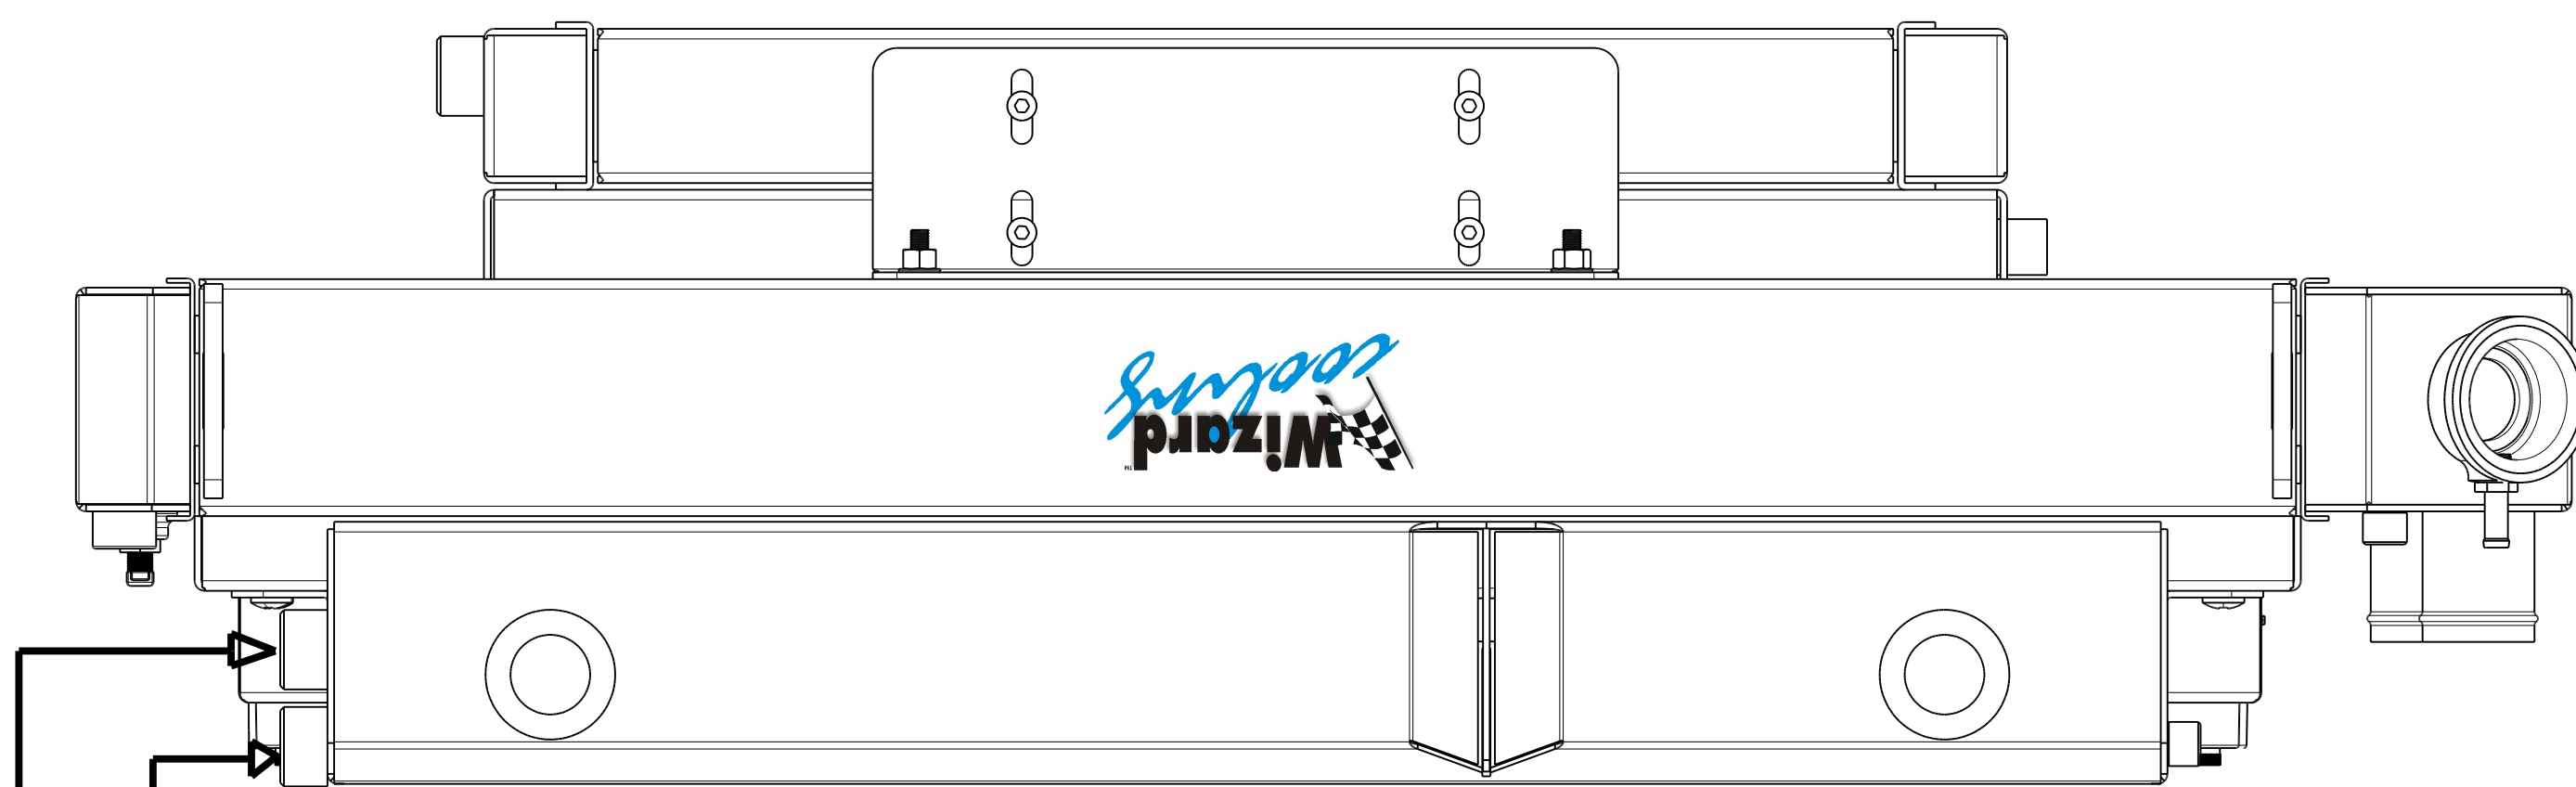

8 7 6 5 4 3 2 1

D

D

C

C

1/2 NPT TO SUPERCHARGER
1/2 NPT TO INTERCOOLER

OVERFLOW TUBE TO 1/8 NPT BUNG ON OVERFLOW TANK

1/8 NPT STEAMPORT

INTERCOOLER

INTERCOOLER / SUPERCHARGER RESEVIOUR

1/8 NPT OVERFLOW TANK INLET

OVERFLOW TANK

3/8 NPT TEMP SENSOR

1/2 NPT TO INTERCOOLER / SUPERCHARGER RESEVIOUR

1/2 NPT TO SUPERCHARGER

B