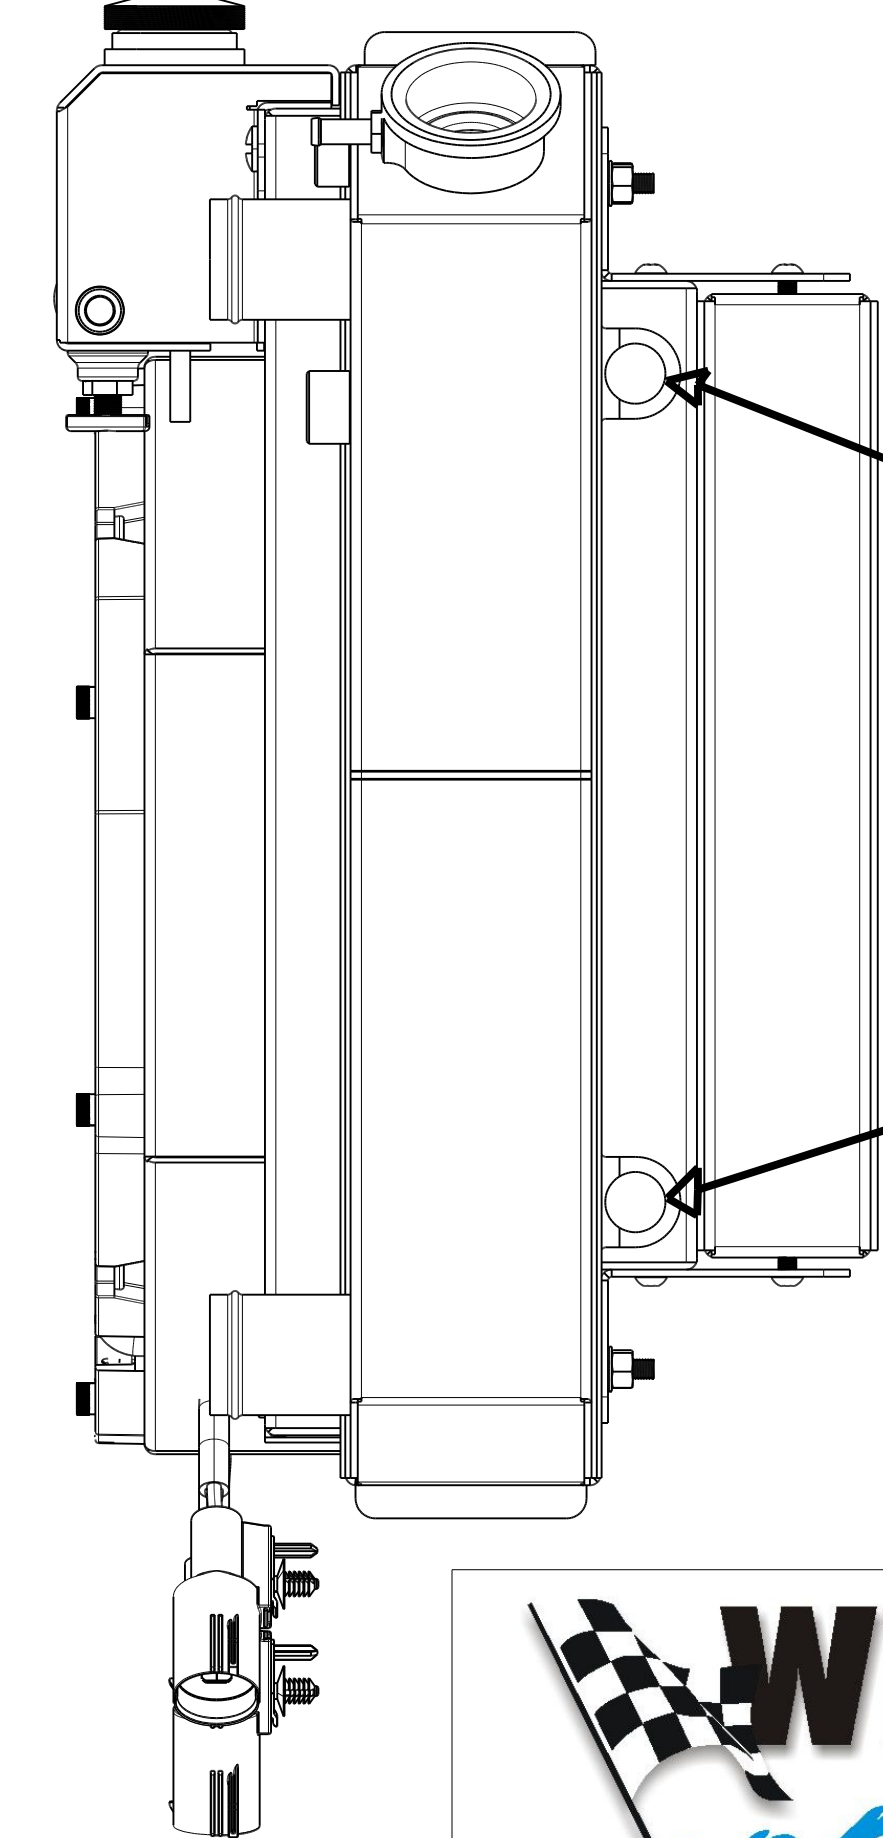

#8 AC FITTING

#6 AC FITTING

A

A

Wizard
cooling
Custom Aluminum Radiators
www.wizardcooling.com

Contact Us:
716-655-6760

Part Number
1-477-LTBLACINXX
Automatic Transmission
Fitting Call Out Drawing

8 7 6 5 4 3 2 1