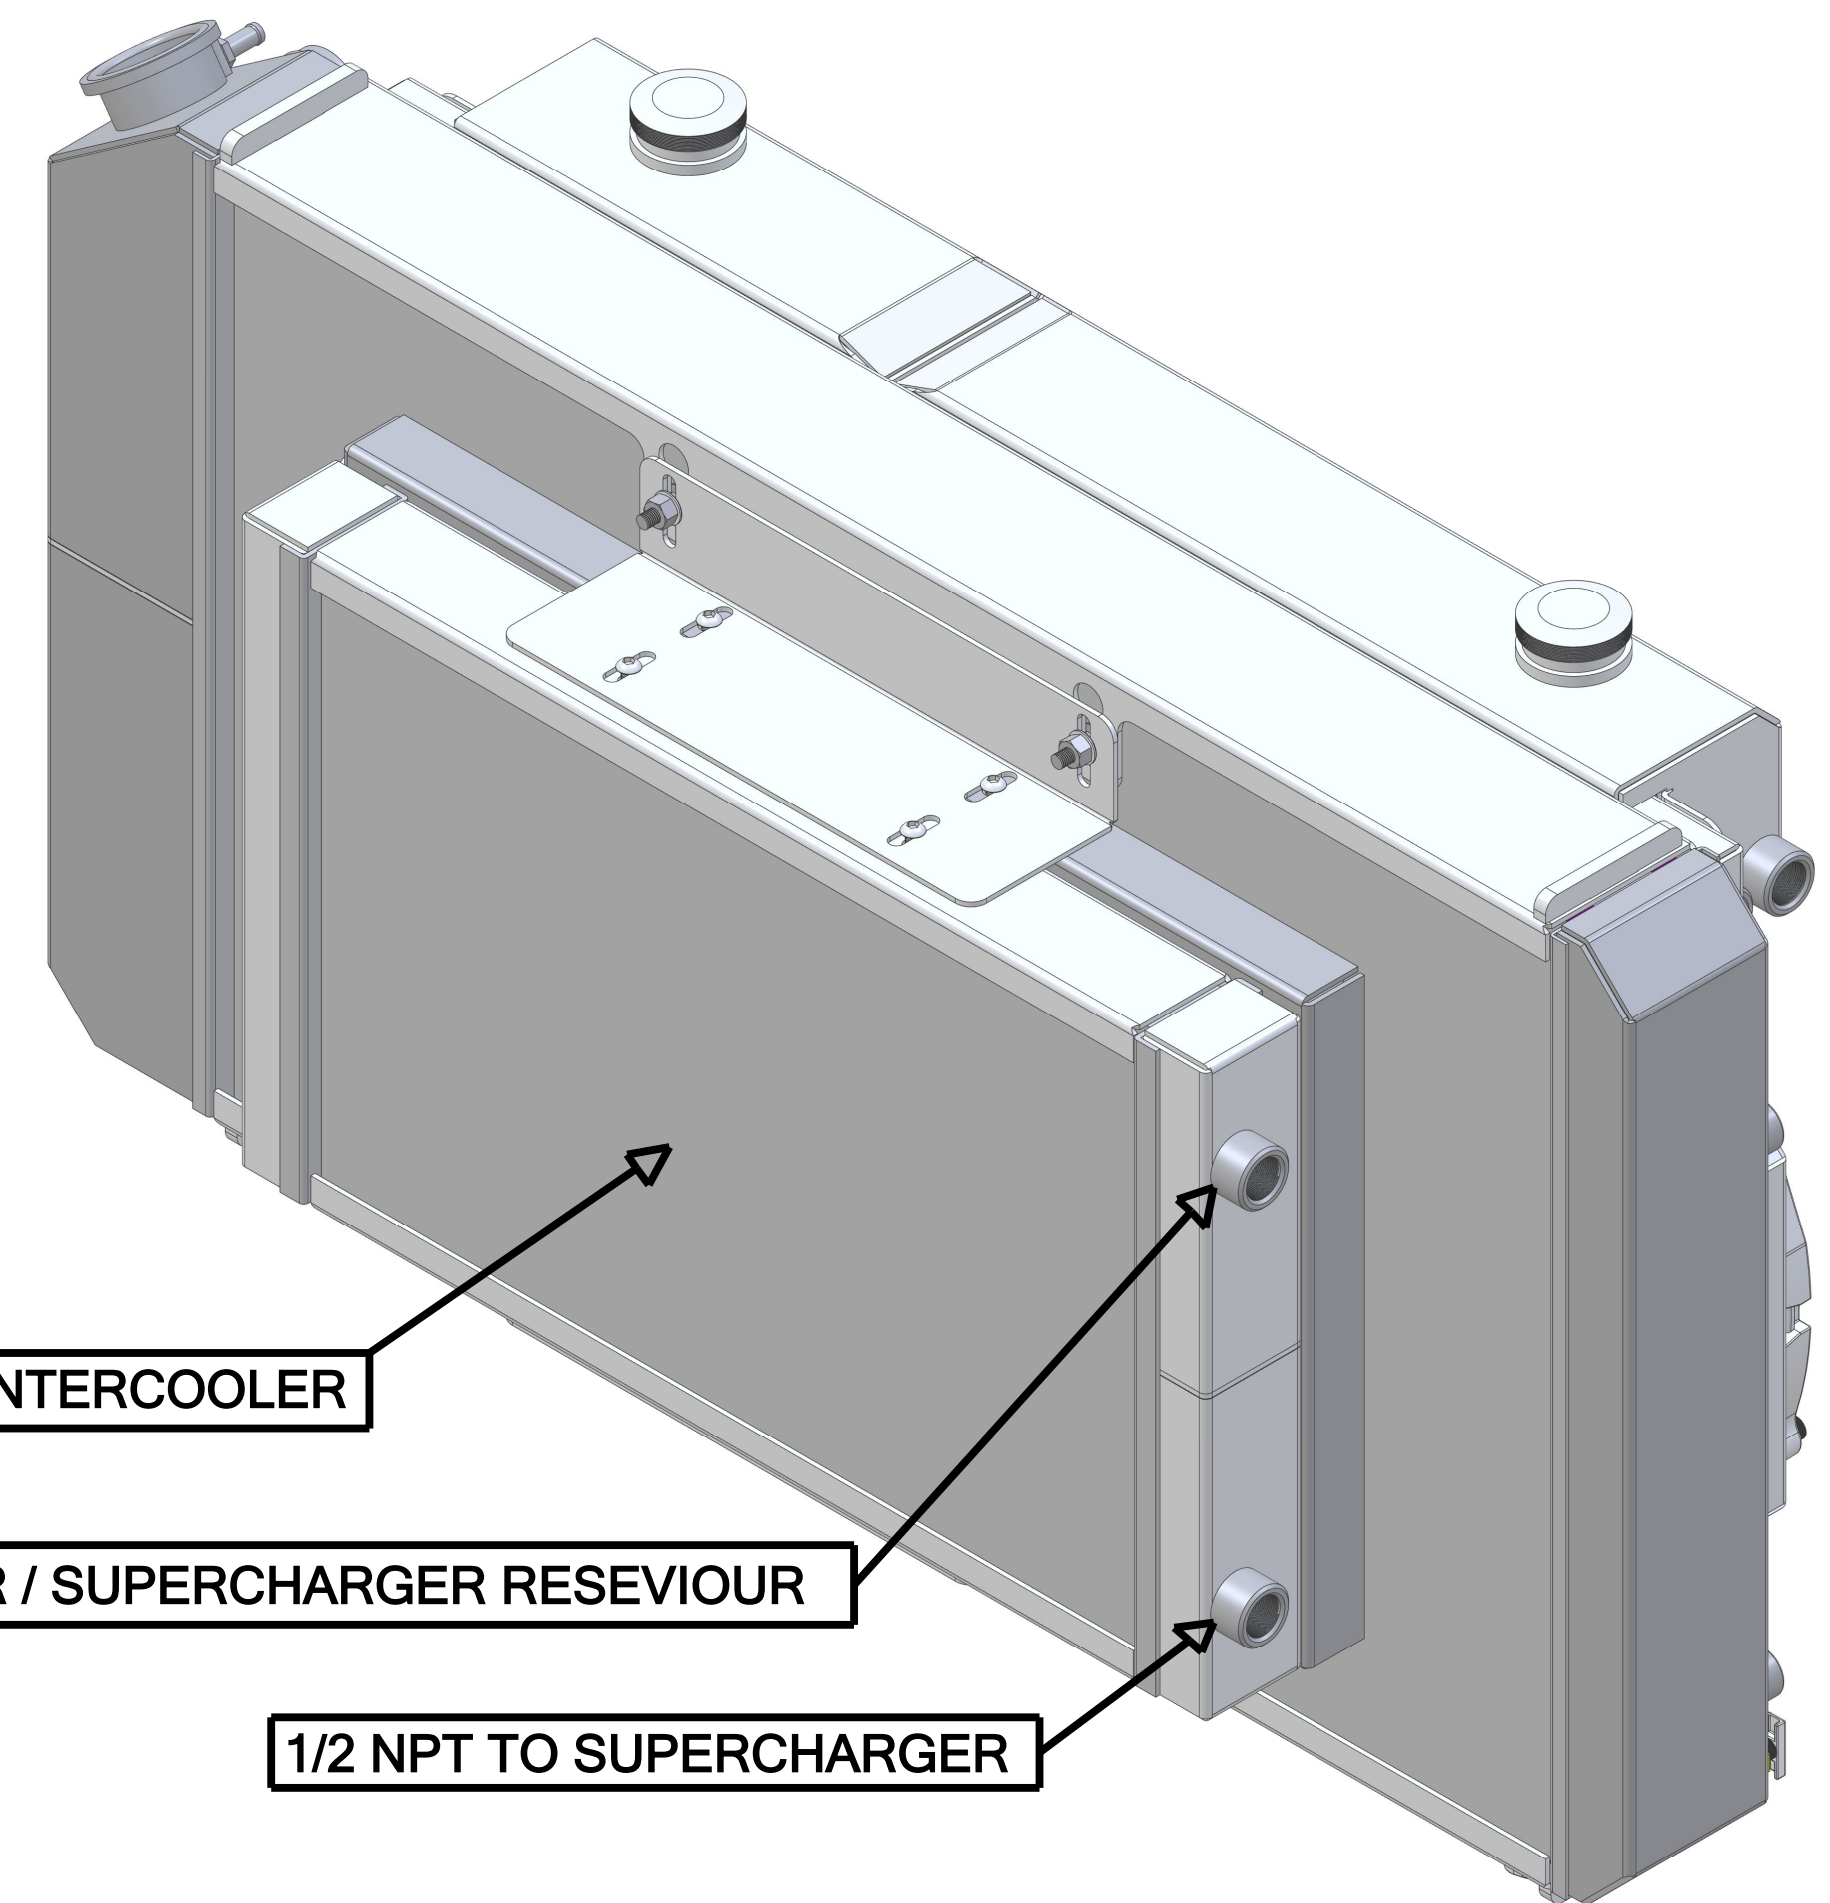

8 7 6 5 4 3 2 1

D

D

C

C

1/2 NPT TO SUPERCHARGER
1/2 NPT TO INTERCOOLER

OVERFLOW TUBE TO 1/8 NPT BUNG ON OVERFLOW TANK

1/8 NPT STEAMPORT

INTERCOOLER

INTERCOOLER / SUPERCHARGER RESEVIOUR

1/8 NPT OVERFLOW TANK INLET

OVERFLOW TANK

3/8 NPT TEMP SENSOR

1/2 NPT TO INTERCOOLER / SUPERCHARGER RESEVIOUR

1/2 NPT TO SUPERCHARGER

B