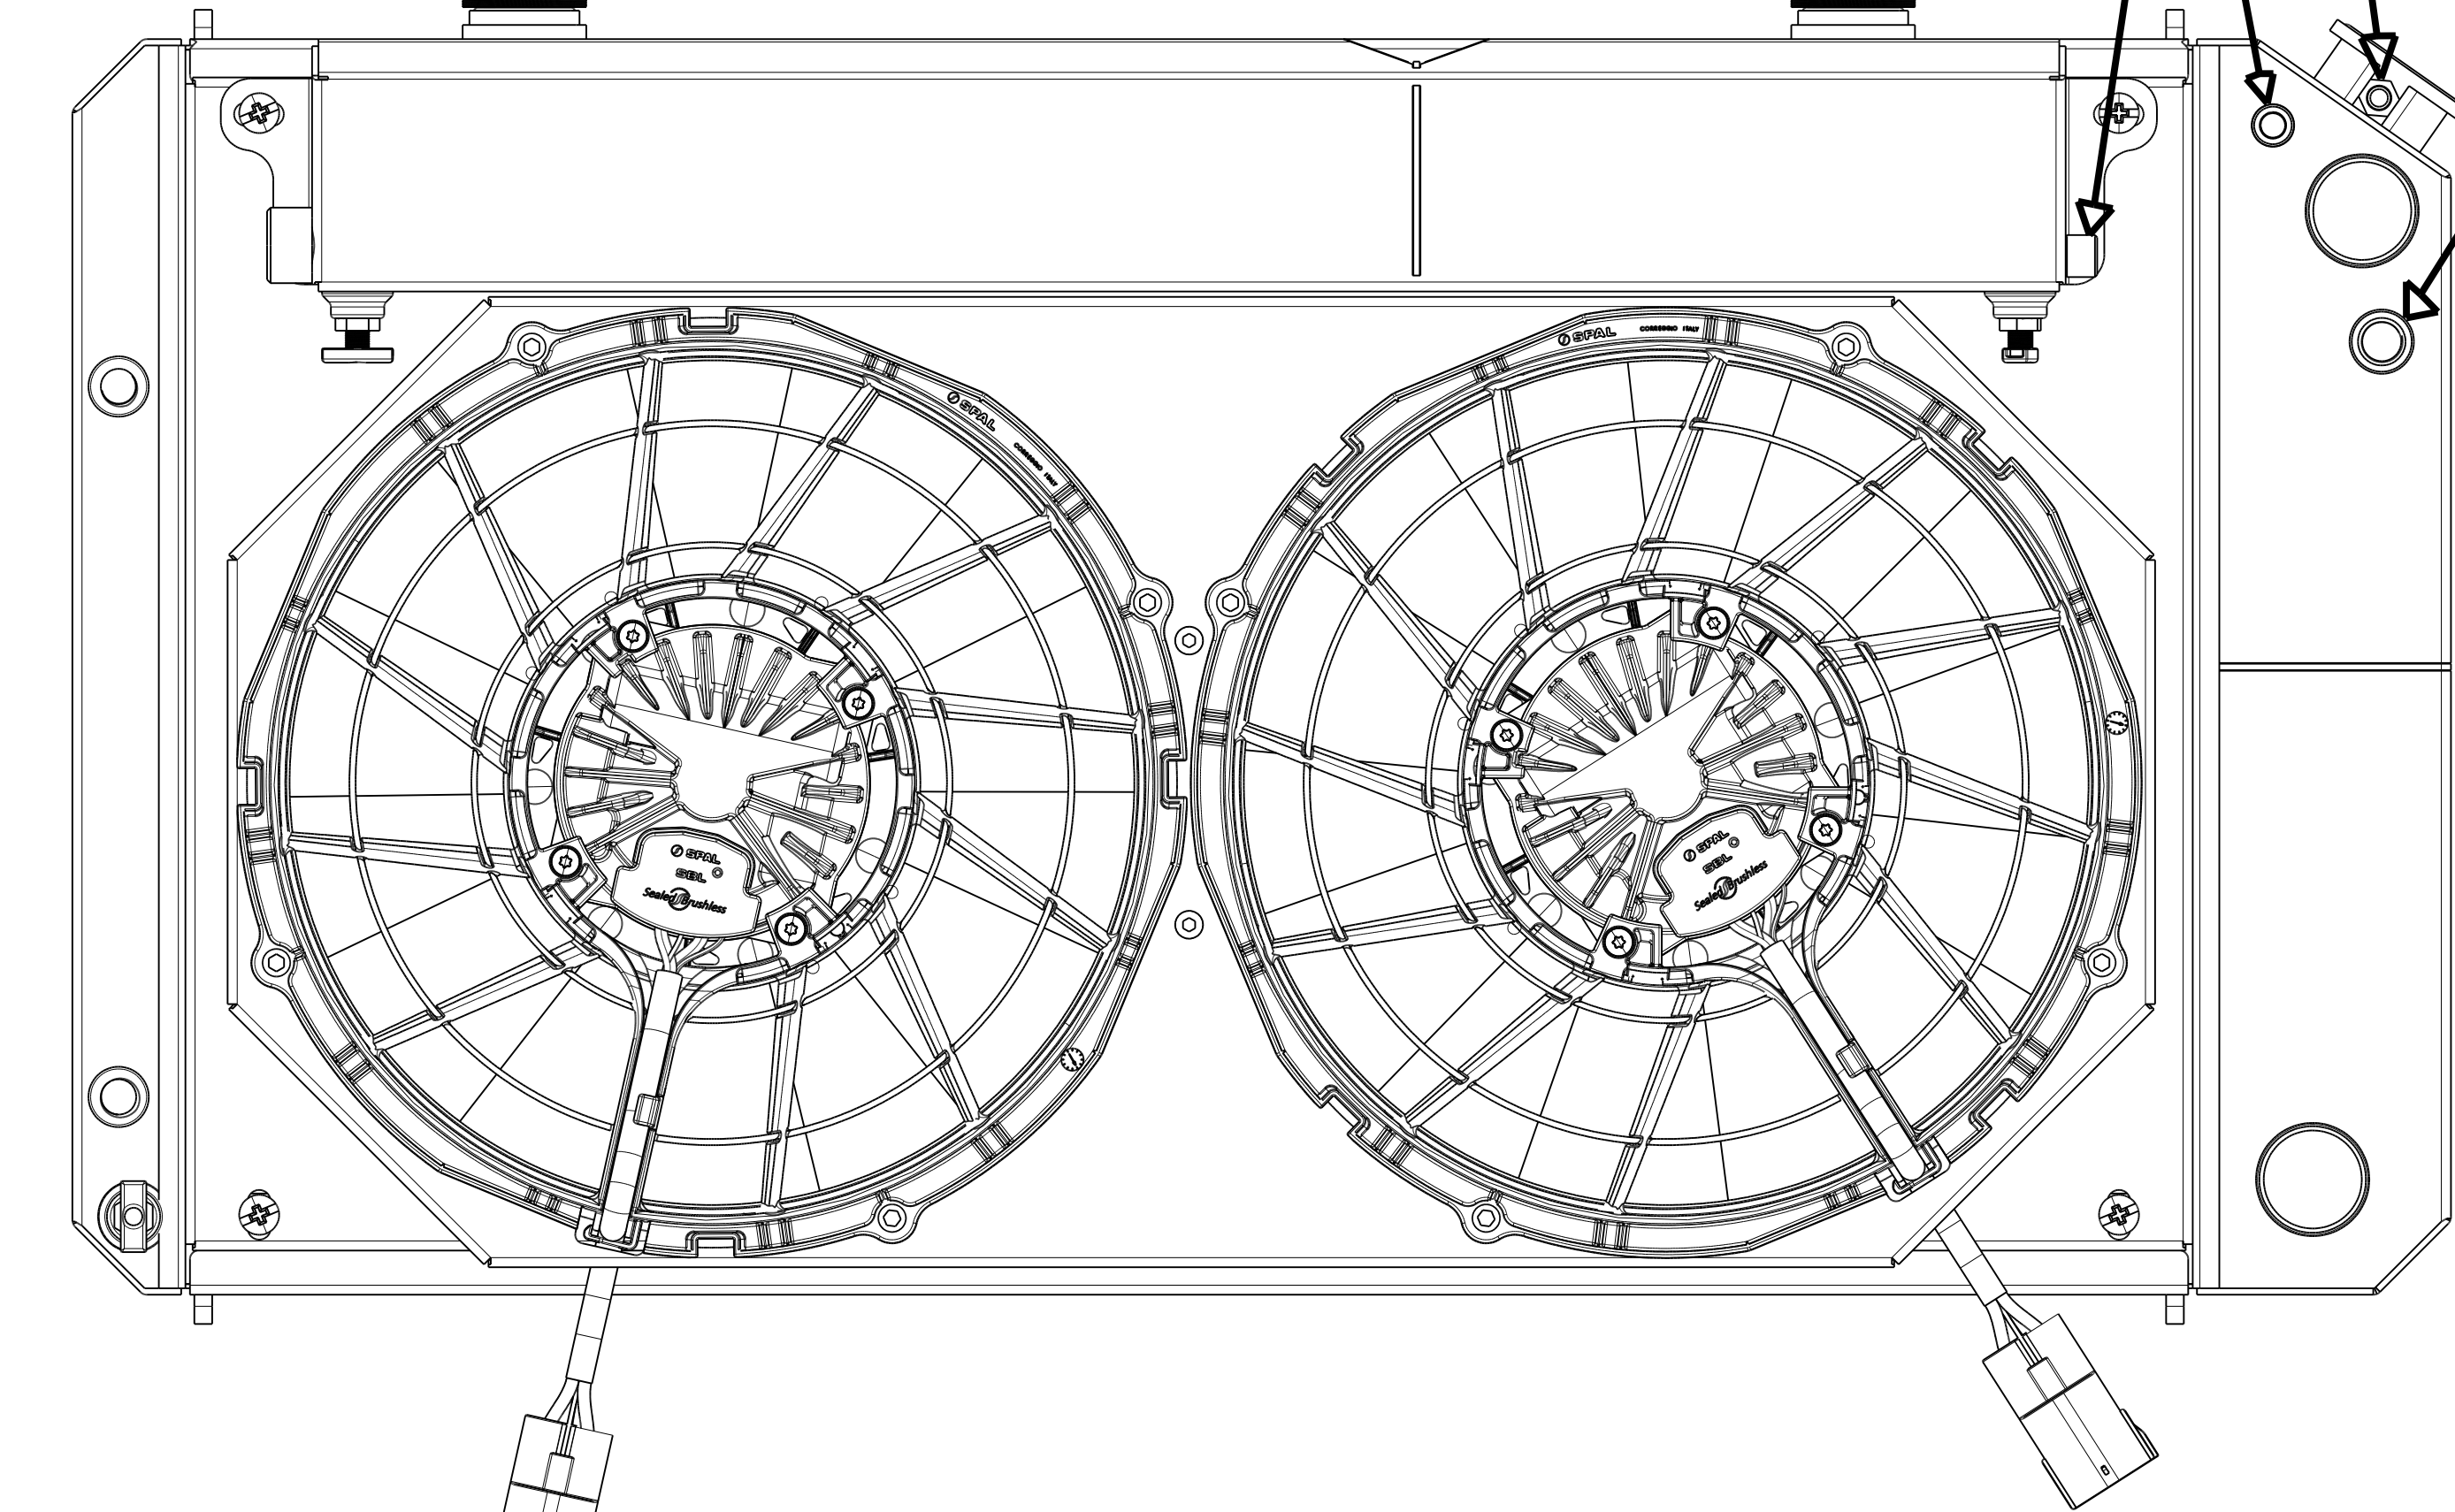

#8 AC FITTING

#6 AC FITTING

A

A

Wizard
cooling
Custom Aluminum Radiators
www.wizardcooling.com

Contact Us:
716-655-6760

Part Number
1-477-LTBLACINXX
Automatic Transmission
Fitting Call Out Drawing

8 7 6 5 4 3 2 1