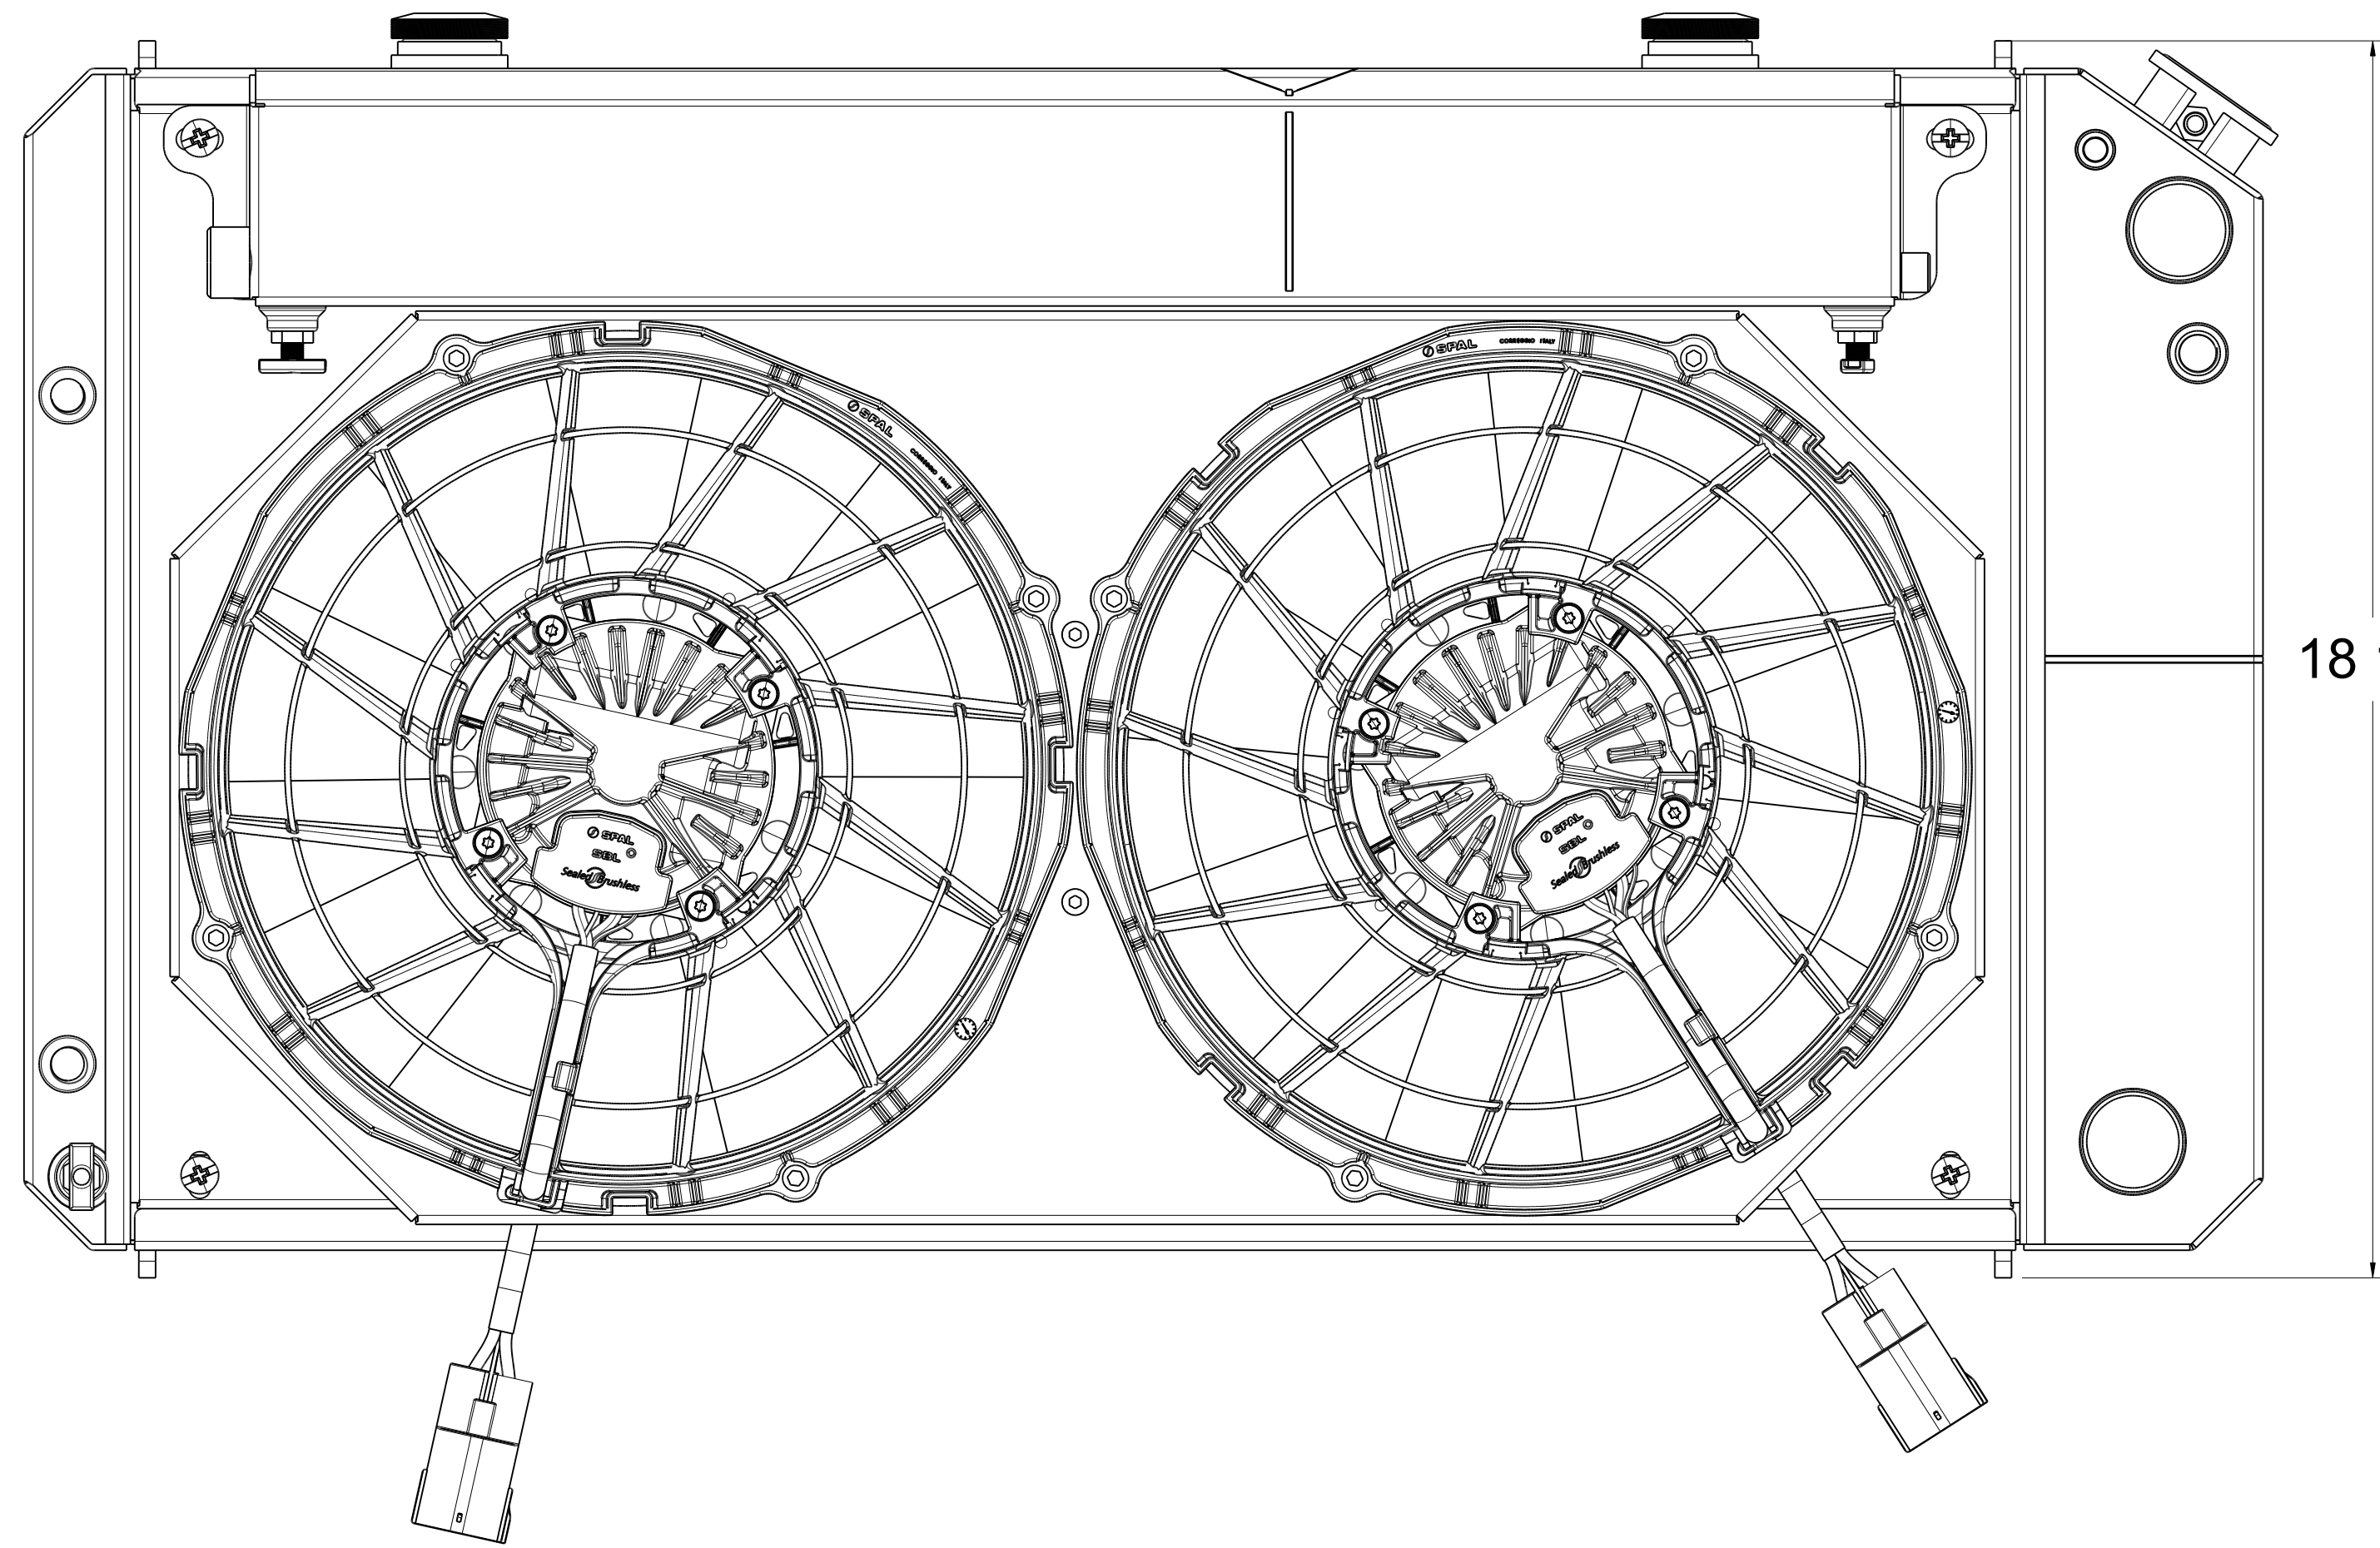

Assembly Part #	Transmission	Fan Type	Core Type
1-477-112LTBLACINXX	Automatic	12" Brushless	Standard (2 Rows of 1" Tubes)
1-477-212LTBLACINXX	Automatic	12" Brushless	Upgraded (2 Rows of 1.25" Tubes)

Wizard
cooling
Custom Aluminum Radiators
www.wizardcooling.com

Contact Us:
716-655-6760

Part Number
1-477-LTBLACINXX
Automatic Transmission