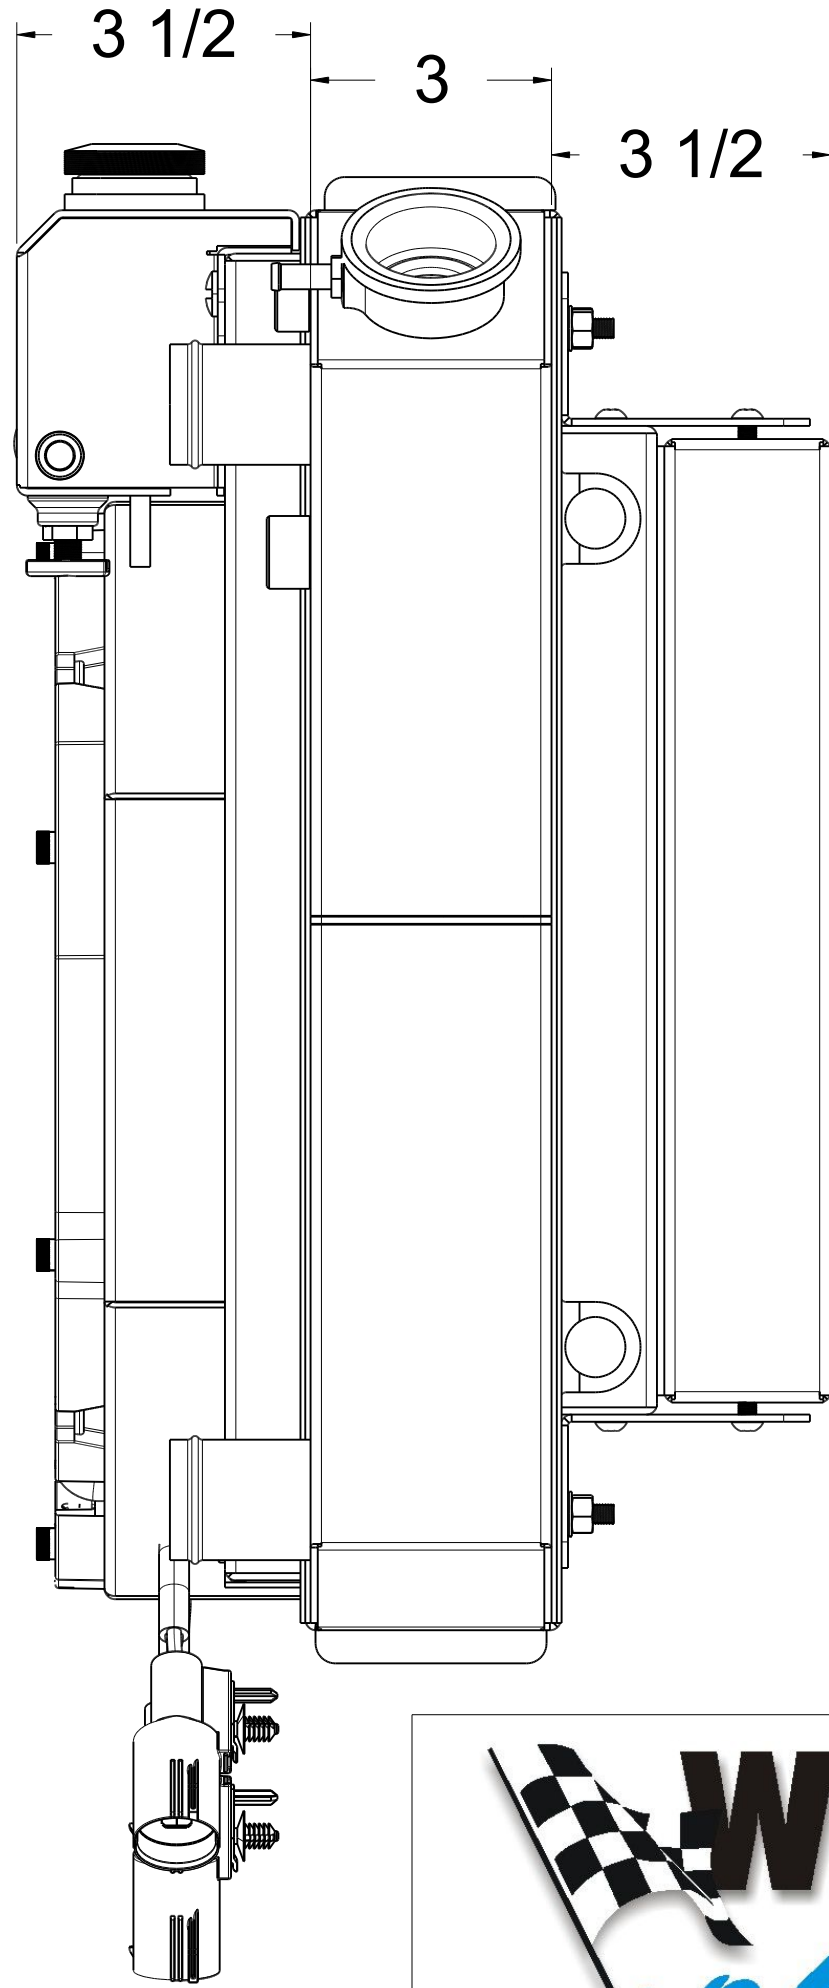

Assembly Part #	Transmission	Fan Type	Core Type
1-477-112LTBLACINXX	Automatic	12" Brushless	Standard (2 Rows of 1" Tubes)
1-477-212LTBLACINXX	Automatic	12" Brushless	Upgraded (2 Rows of 1.25" Tubes)

Wizard
cooling
Custom Aluminum Radiators
www.wizardcooling.com

Contact Us:
716-655-6760

Part Number
1-477-LTBLACINXX
Automatic Transmission