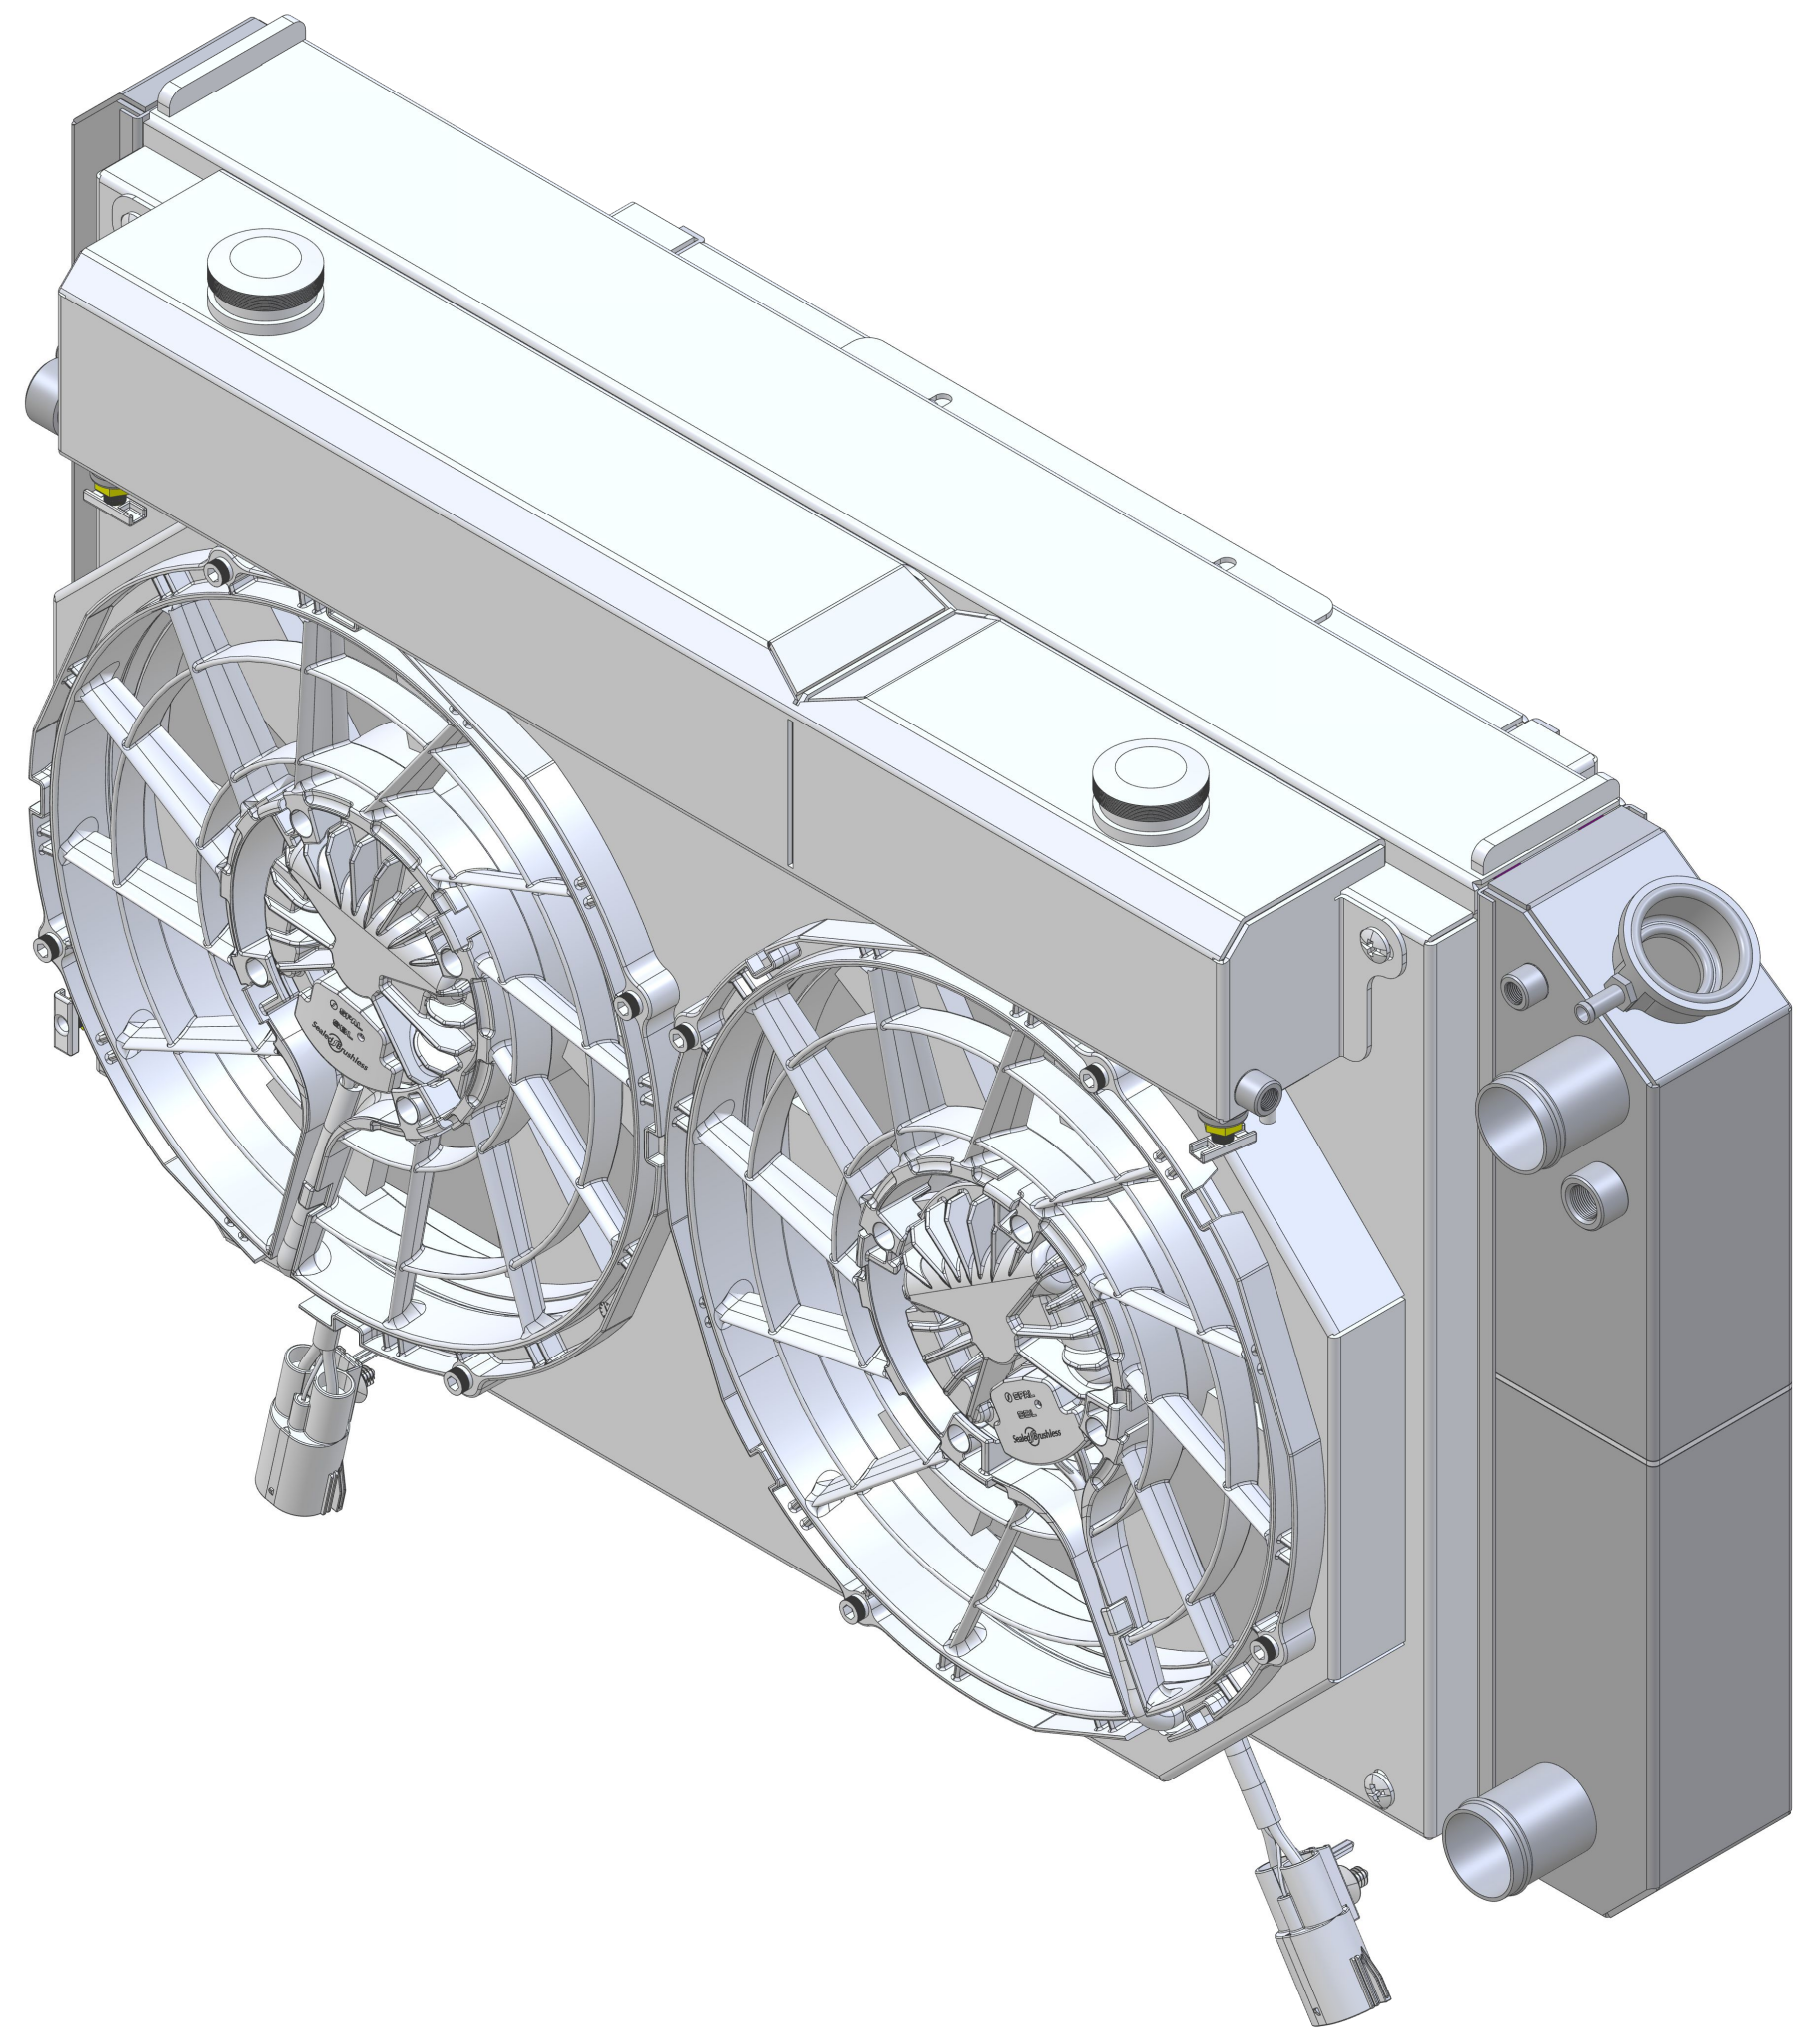

Assembly Part #	Transmission	Fan Type	Core Type
1-477-112LTBLACINXX	Automatic	12" Brushless	Standard (2 Rows of 1" Tubes)
1-477-212LTBLACINXX	Automatic	12" Brushless	Upgraded (2 Rows of 1.25" Tubes)

Wizard
cooling
Custom Aluminum Radiators
www.wizardcooling.com

Contact Us:
716-655-6760

Part Number
1-477-LTBLACINXX
Automatic Transmission