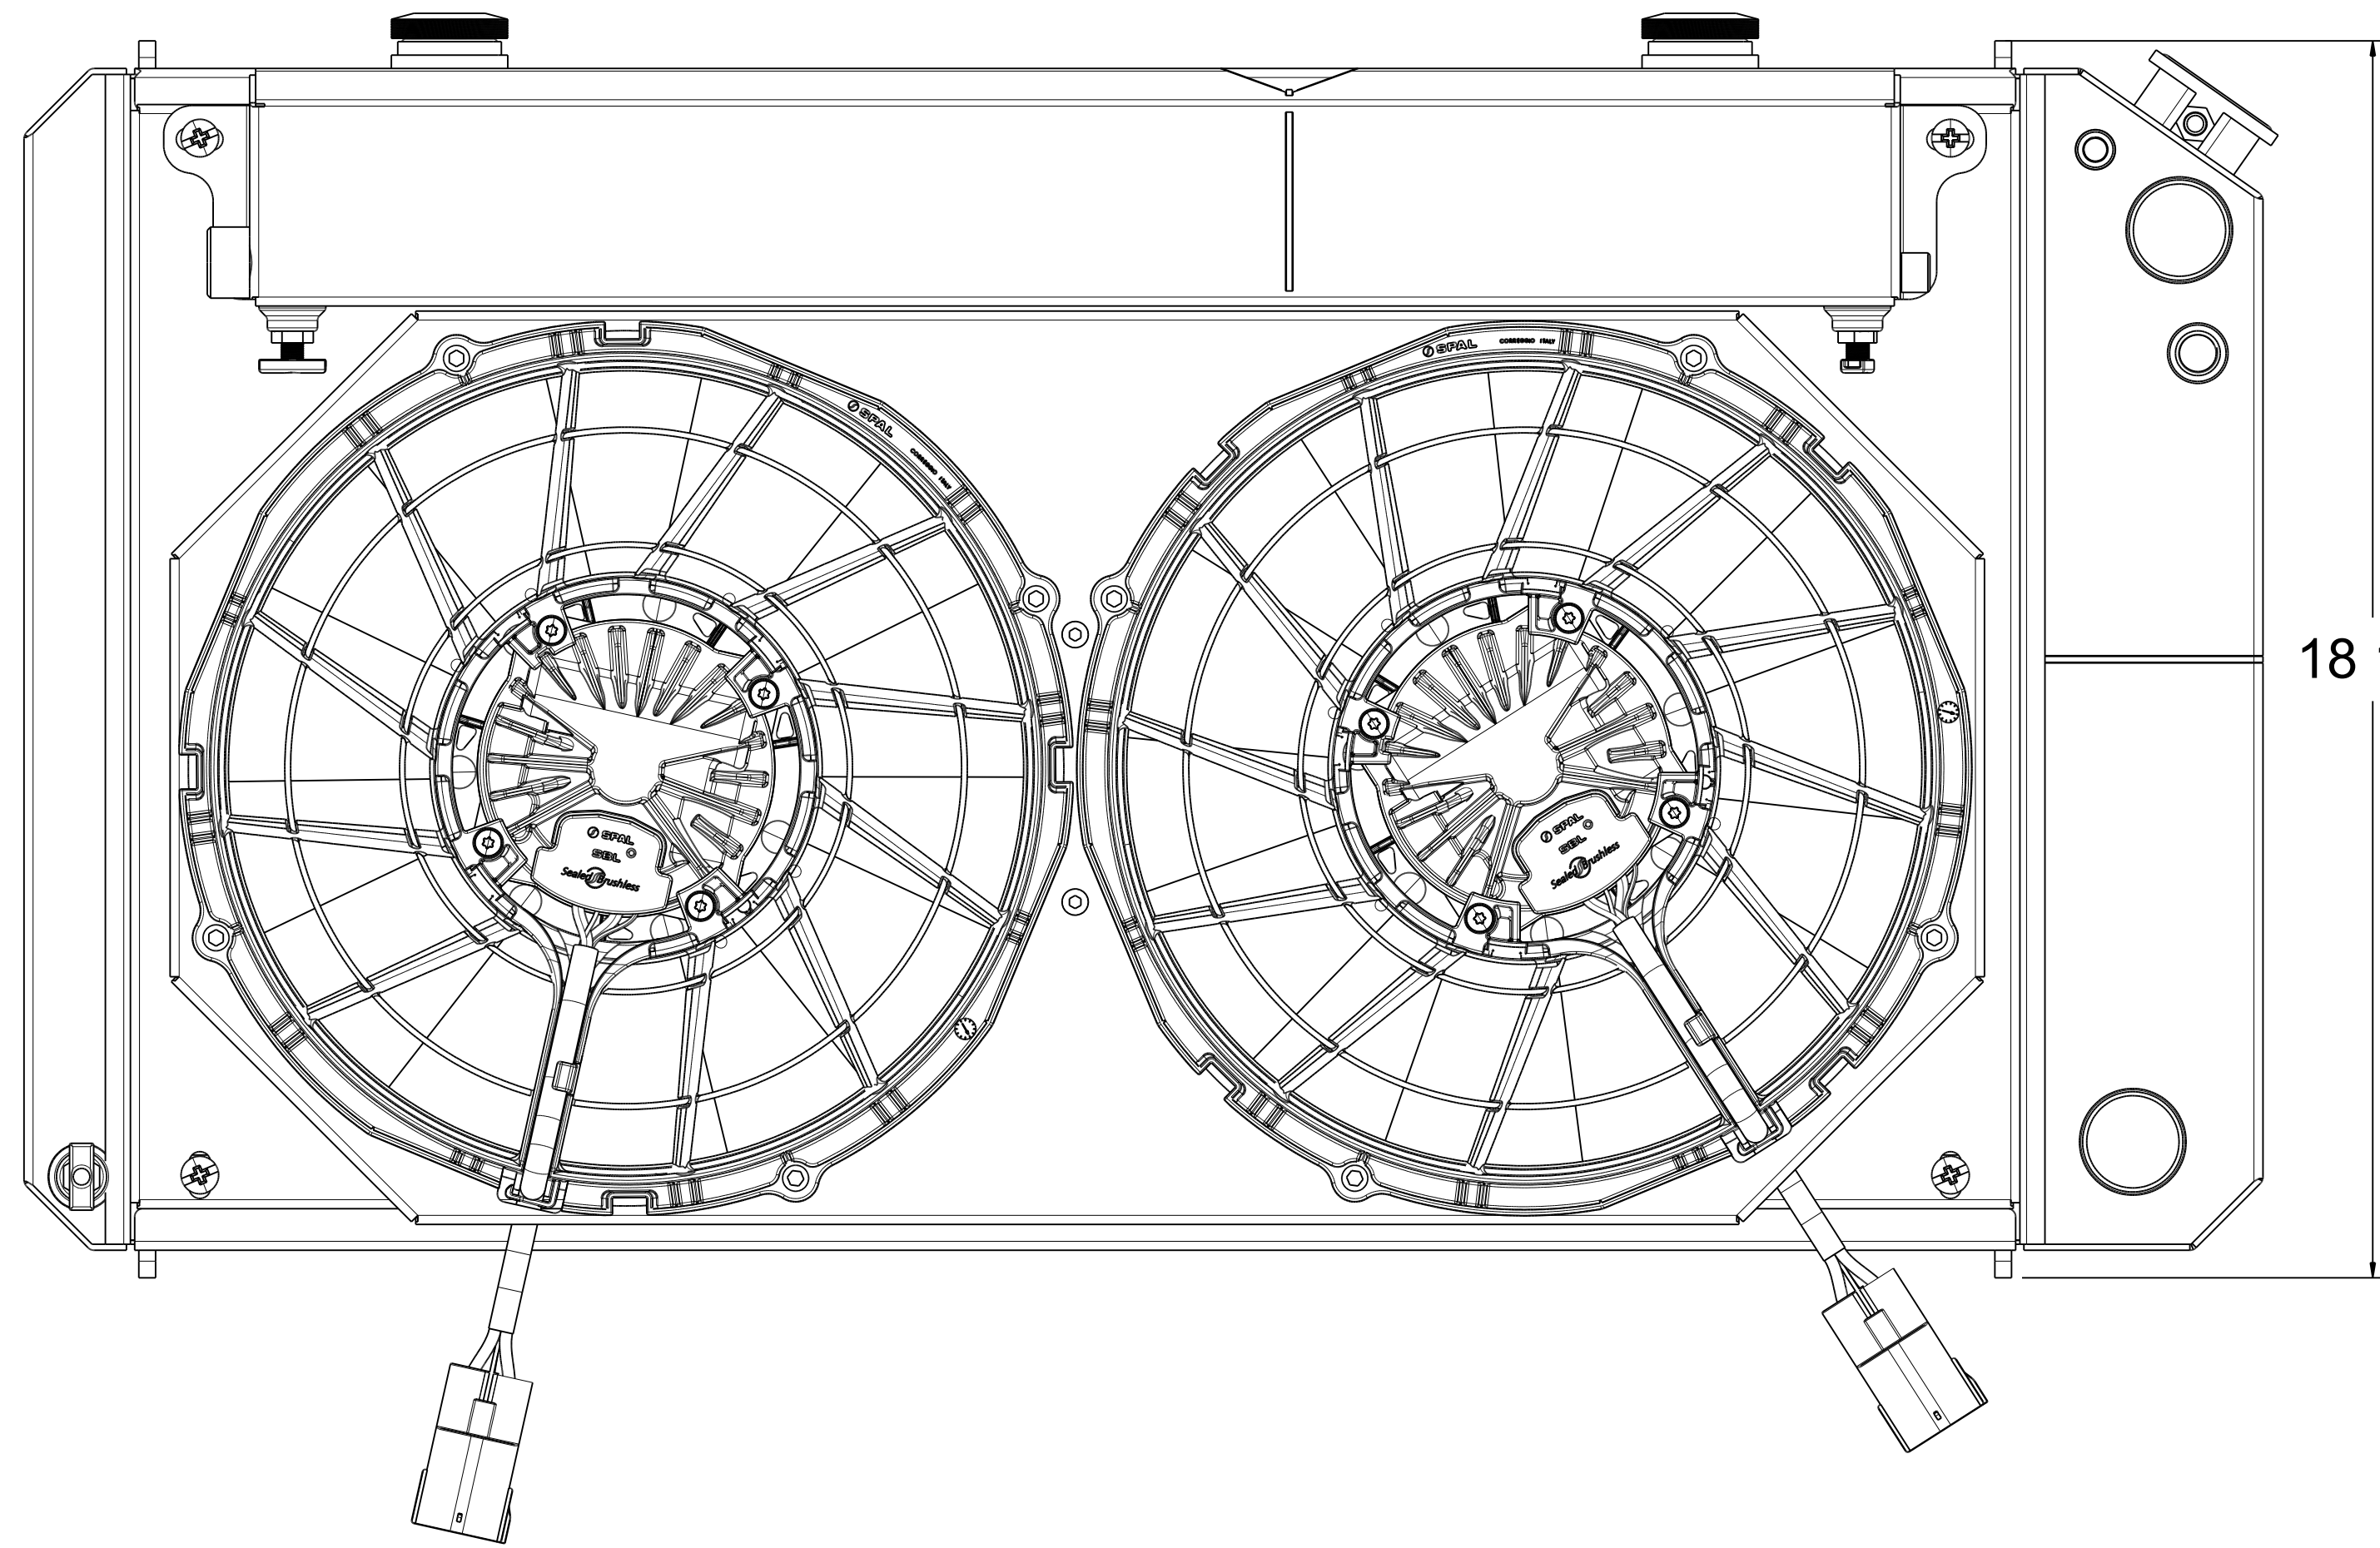

| Assembly Part # | Transmission | Fan Type | Core Type |
|---------------------|--------------|---------------|---------------------------------------|
| 1-477-102LTBLACINXX | Manual | 12" Brushless | Standard (2 Rows of 1" Tubes) |
| 1-477-202LTBLACINXX | Manual | 12" Brushless | Upgraded (2 Rows of 1.25" Tubes) |