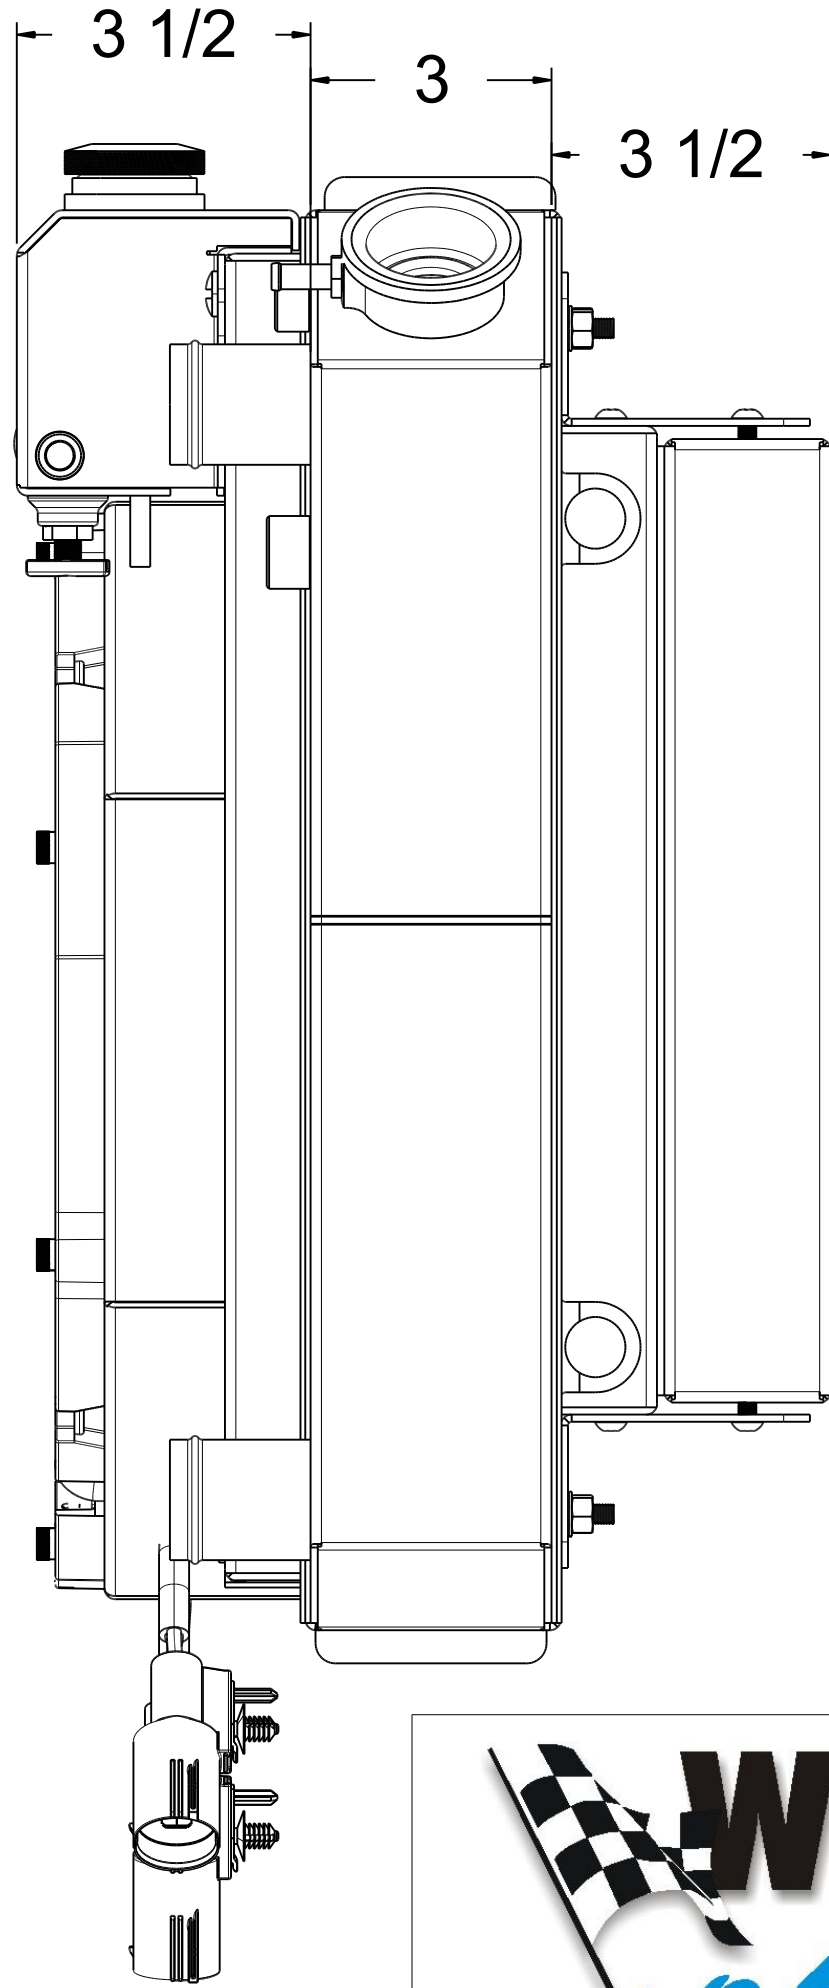

| Assembly Part # | Transmission | Fan Type | Core Type |
|---------------------|--------------|---------------|---------------------------------------|
| 1-477-102LTBLACINXX | Manual | 12" Brushless | Standard (2 Rows of 1" Tubes) |
| 1-477-202LTBLACINXX | Manual | 12" Brushless | Upgraded (2 Rows of 1.25" Tubes) |