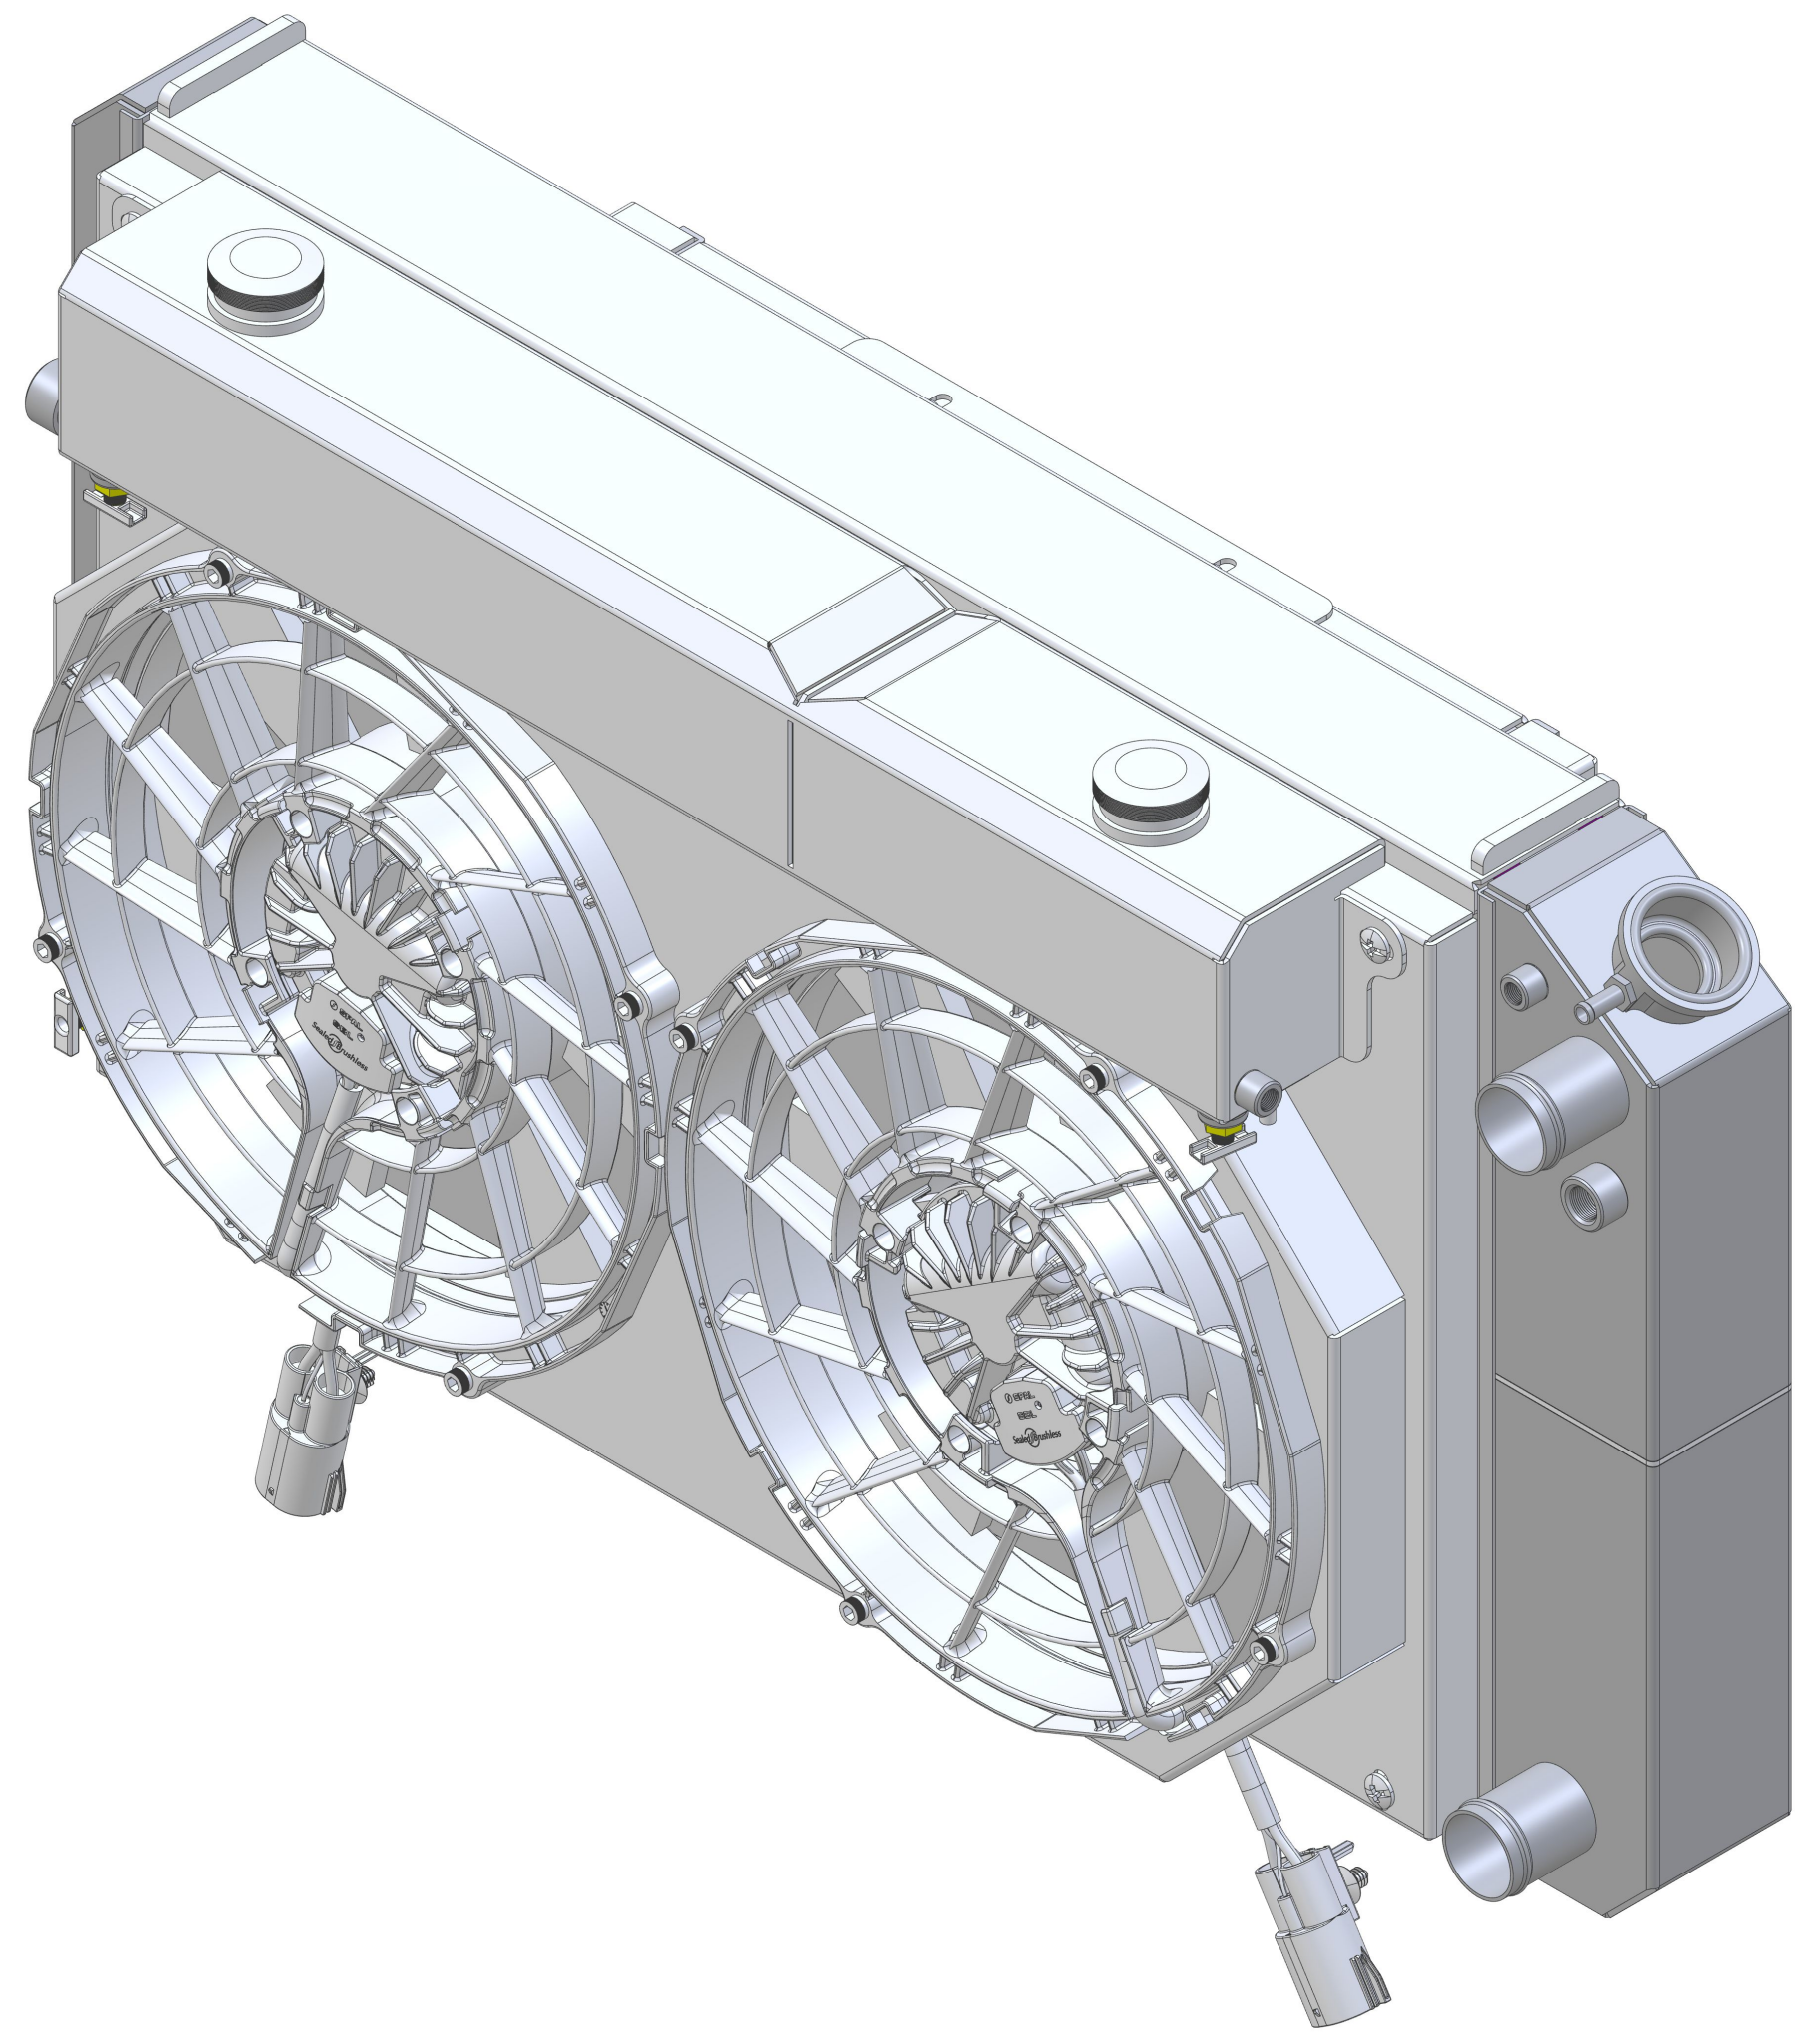

| Assembly Part # | Transmission | Fan Type | Core Type |
|---------------------|--------------|---------------|---------------------------------------|
| 1-477-102LTBLACINXX | Manual | 12" Brushless | Standard (2 Rows of 1" Tubes) |
| 1-477-202LTBLACINXX | Manual | 12" Brushless | Upgraded (2 Rows of 1.25" Tubes) |