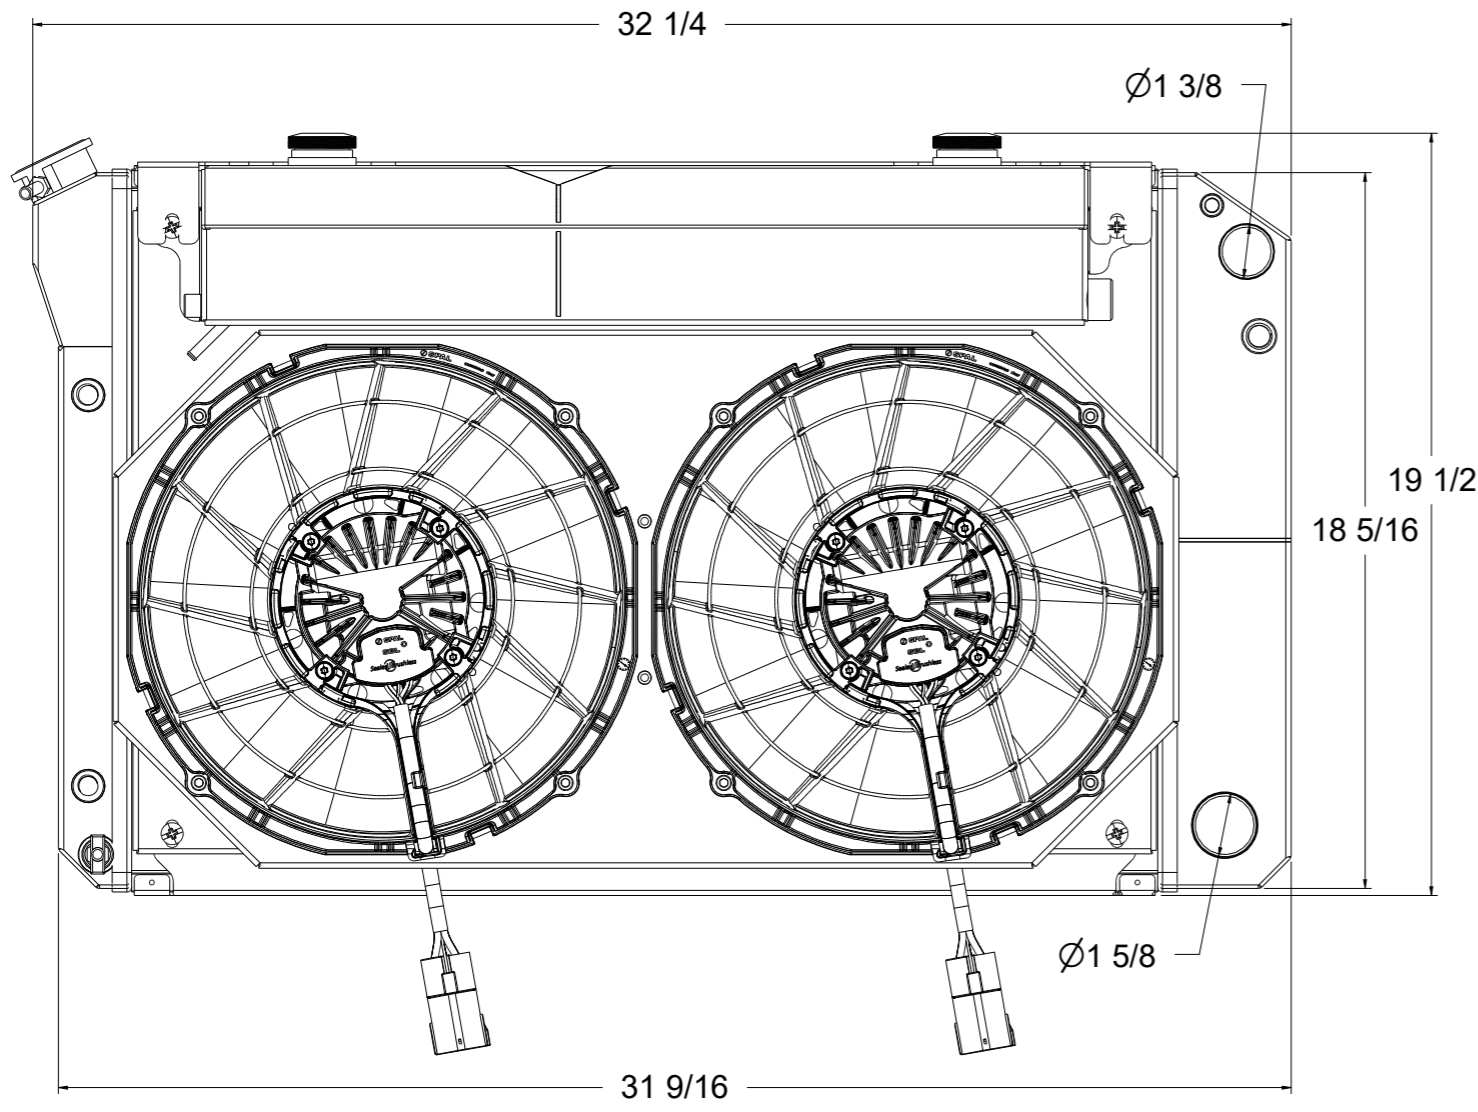

SKU #	Transmission	Core Size
1-562-102LSBLACXXIN	Manual	Standard (2 Rows Of 1" Tubes)
1-562-112LSBLACXXIN	Automatic	
1-562-202LSBLACXXIN	Manual	Upgraded (2 Rows Of 1.25" Tubes)
1-562-212LSBLACXXIN	Automatic	