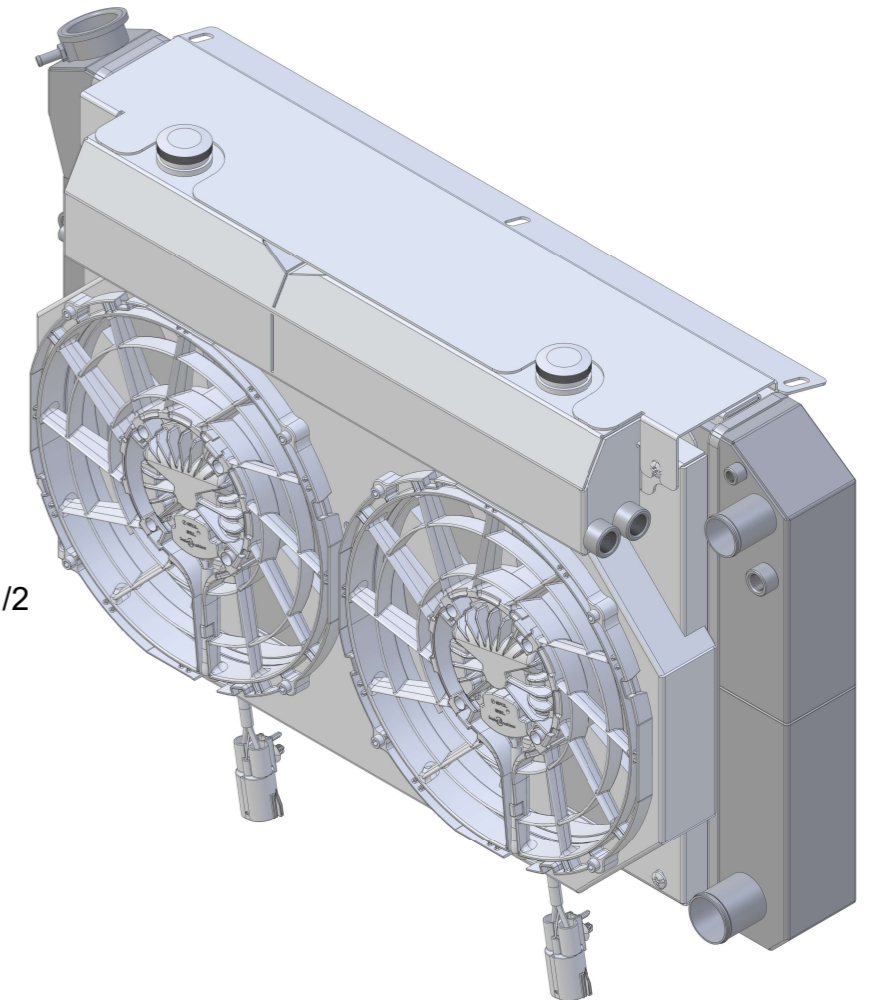

SKU #	Transmission	Core Size
1-562-102LSBLACXXIN	Manual	Standard (2 Rows Of 1" Tubes)
1-562-112LSBLACXXIN	Automatic	
1-562-202LSBLACXXIN	Manual	Upgraded (2 Rows Of 1.25" Tubes)
1-562-212LSBLACXXIN	Automatic	