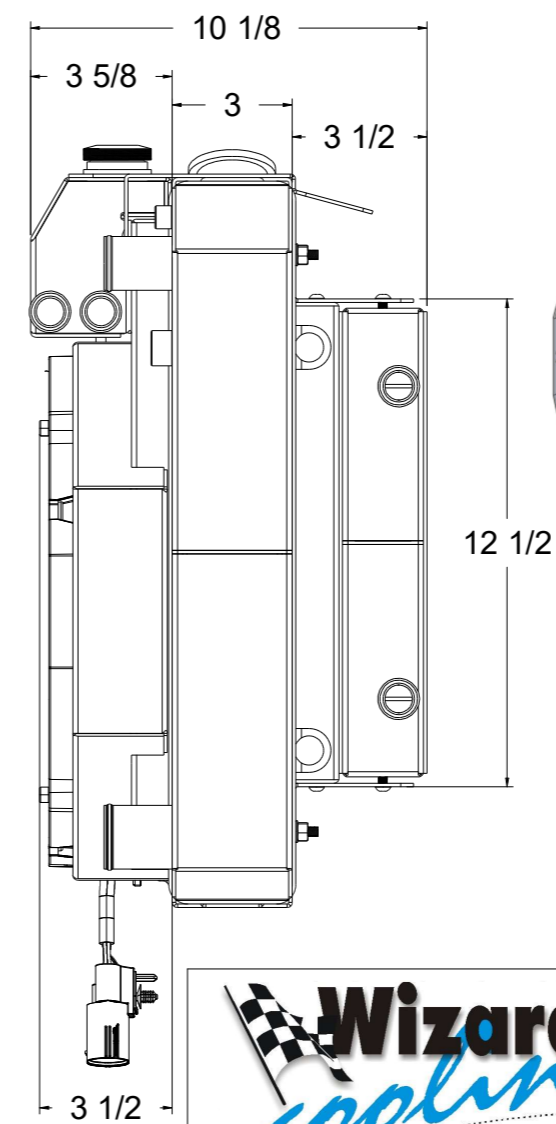

SKU #	Transmission	Core Size
1-562-102LSBLACXXIN	Manual	Standard (2 Rows Of 1" Tubes)
1-562-112LSBLACXXIN	Automatic	
1-562-202LSBLACXXIN	Manual	Upgraded (2 Rows Of 1.25" Tubes)
1-562-212LSBLACXXIN	Automatic	