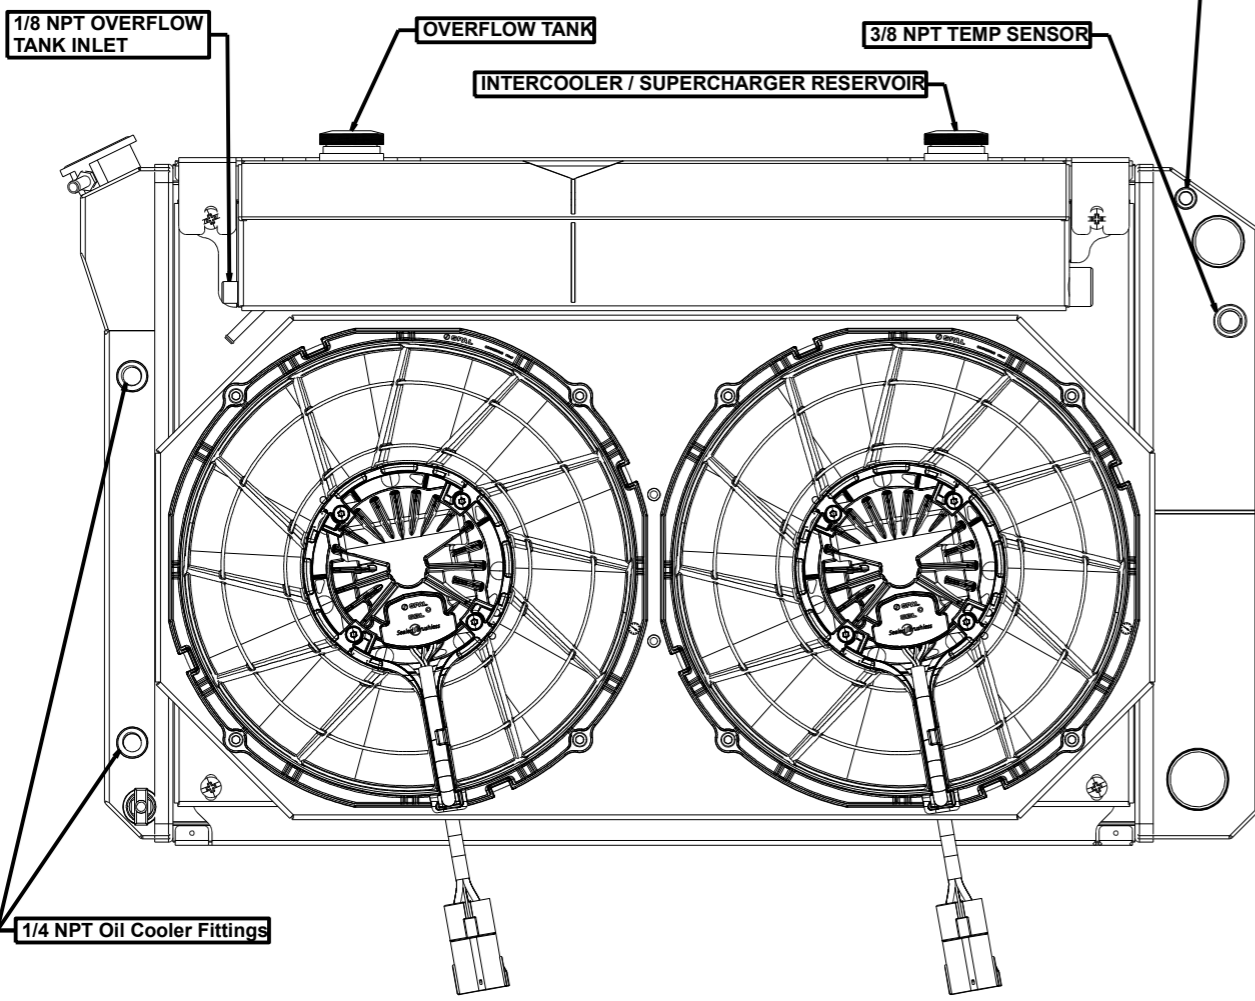

SKU #	Transmission	Core Size
1-562-212LSBLACXXIN	Automatic	Upgraded (2 Rows Of 1.25" Tubes)

OVERFLOW TO 1/8 NPT BUNG ON OVERFLOW TANK

1/8 NPT OVERFLOW TANK INLET

OVERFLOW TANK

INTERCOOLER / SUPERCHARGER RESERVOIR

3/8 NPT TEMP SENSOR

1/8 NPT STEAMPORIT

1/2 NPT TO SUPERCHARGER

1/2 NPT TO INTERCOOLER

AC CONDENSER

INTERCOOLER

1/4 NPT Oil Cooler Fittings

#8 AC FITTING

Part Number  
1-562-LSBLACINXX  
Fitting Callout Drawing  
Automatic Transmission