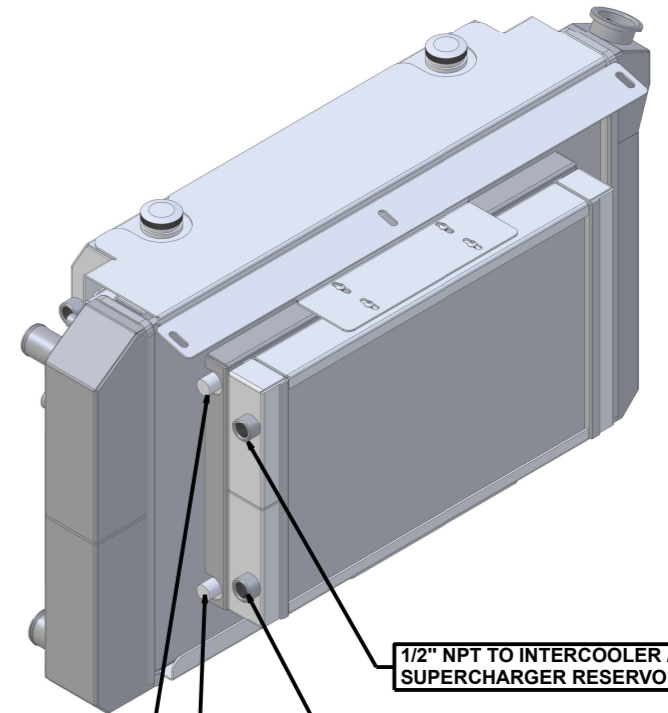

SKU #	Transmission	Core Size
1-562-212LSBLACXXIN	Automatic	Upgraded (2 Rows Of 1.25" Tubes)

OVERFLOW TO 1/8 NPT BUNG ON OVERFLOW TANK

1/8 NPT OVERFLOW TANK INLET

OVERFLOW TANK

INTERCOOLER / SUPERCHARGER RESERVOIR

3/8 NPT TEMP SENSOR

1/8 NPT STEAMPORIT

1/2 NPT TO SUPERCHARGER

1/2 NPT TO INTERCOOLER

AC CONDENSER

INTERCOOLER

1/4 NPT Oil Cooler Fittings

#8 AC FITTING