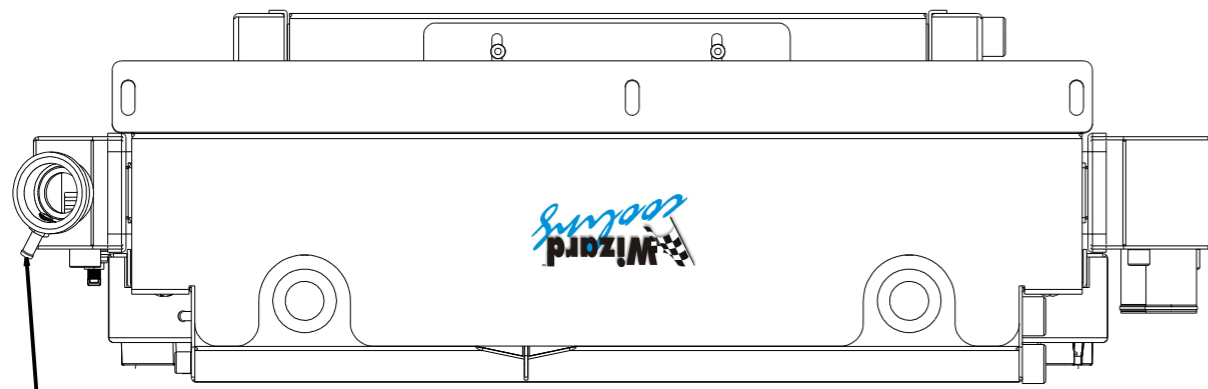

SKU #	Transmission	Core Size
1-562-212LSBLACXXIN	Automatic	Upgraded (2 Rows Of 1.25" Tubes)

OVERFLOW TO 1/8 NPT BUNG ON OVERFLOW TANK

1/8 NPT OVERFLOW TANK INLET

OVERFLOW TANK

INTERCOOLER / SUPERCHARGER RESERVOIR

3/8 NPT TEMP SENSOR

1/8 NPT STEAMPORIT

1/2 NPT TO SUPERCHARGER

1/2 NPT TO INTERCOOLER

AC CONDENSER

INTERCOOLER

1/4 NPT Oil Cooler Fittings

#8 AC FITTING