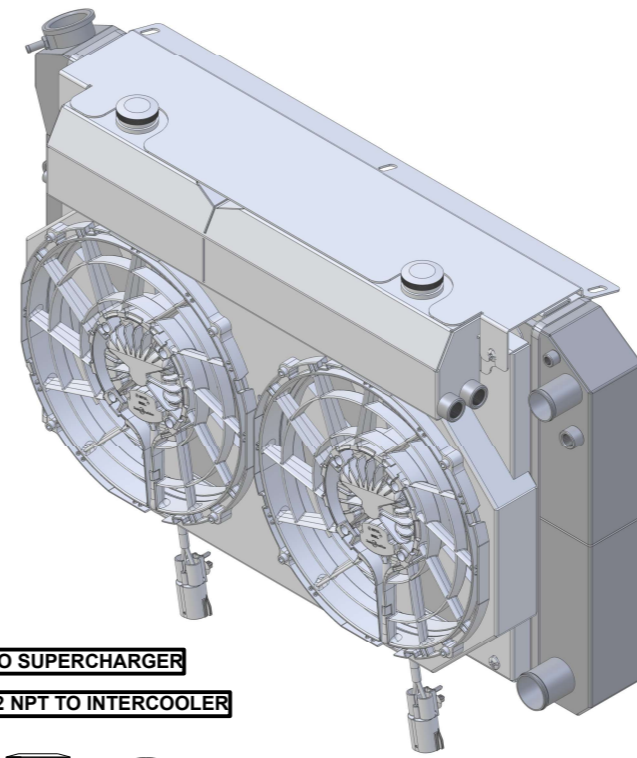

SKU #	Transmission	Core Size
1-562-212LSBLACXXIN	Automatic	Upgraded (2 Rows Of 1.25" Tubes)

OVERFLOW TO 1/8 NPT BUNG ON OVERFLOW TANK

1/8 NPT OVERFLOW TANK INLET

OVERFLOW TANK

INTERCOOLER / SUPERCHARGER RESERVOIR

3/8 NPT TEMP SENSOR

1/8 NPT STEAMPORIT

1/2 NPT TO SUPERCHARGER

1/2 NPT TO INTERCOOLER

AC CONDENSER

INTERCOOLER

1/4 NPT Oil Cooler Fittings

#8 AC FITTING

Part Number  
1-562-LSBLACINXX  
Fitting Callout Drawing  
Automatic Transmission