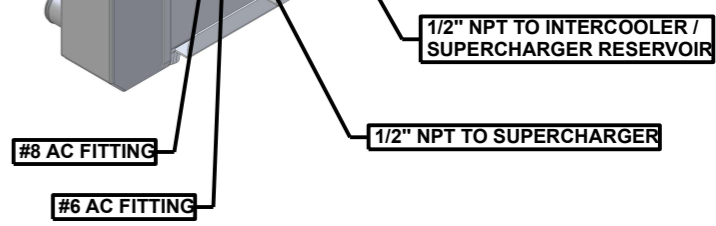

8 7 6 5 4 3 2 1

SKU #	Transmission	Core Size
1-562-202LSBLACXXIN	Manual	Upgraded (2 Rows Of 1.25" Tubes)

D C B A

B A

**Wizard**  
*cooling*  
Custom Aluminum Radiators  
[www.wizardcooling.com](http://www.wizardcooling.com)