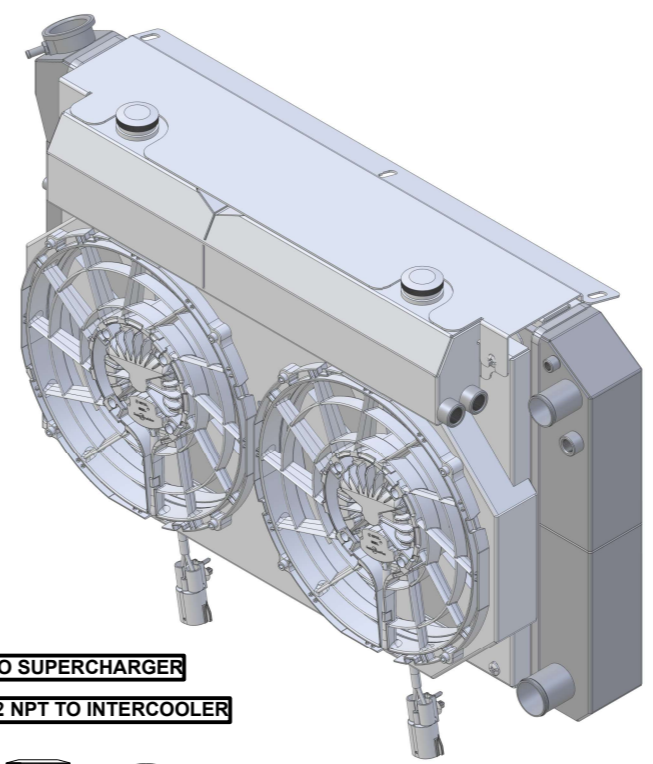

8 7 6 5 4 3 2 1

SKU #	Transmission	Core Size
1-562-202LSBLACXXIN	Manual	Upgraded (2 Rows Of 1.25" Tubes)

D C B A

B A

**Wizard**  
*cooling*  
Custom Aluminum Radiators  
[www.wizardcooling.com](http://www.wizardcooling.com)

Contact Us:  
716-655-6760

Part Number  
1-562-LSBLACINXX  
Fitting Callout Drawing  
Manual Transmission

8 7 6 5 4 3 2 1