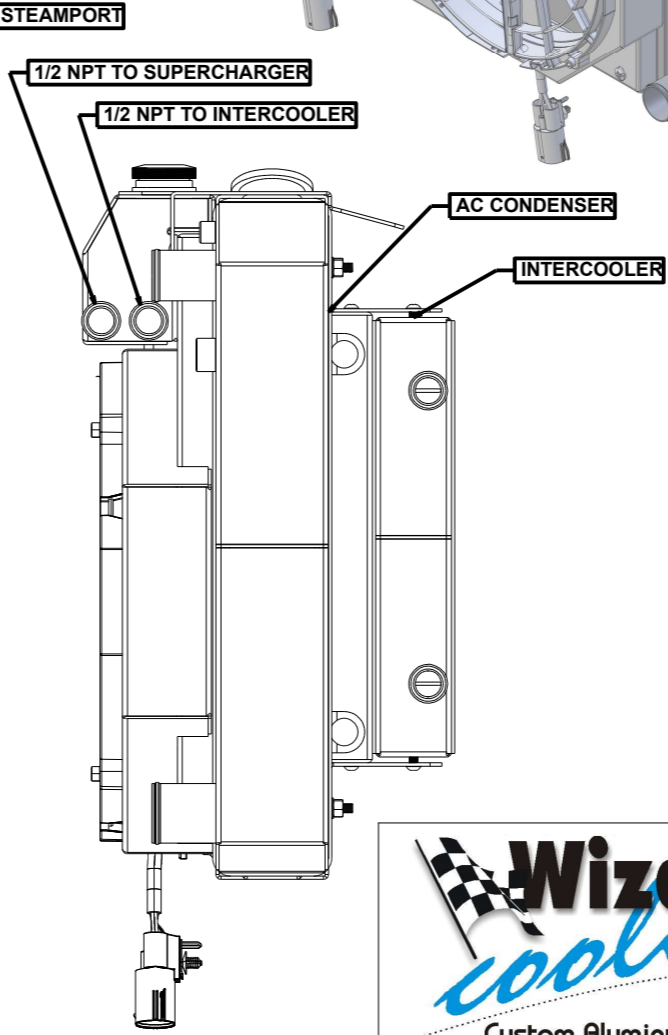

8 7 6 5 4 3 2 1

SKU #	Transmission	Core Size
1-562-202LSBLACXXIN	Manual	Upgraded (2 Rows Of 1.25" Tubes)

D C B A

B A

**Wizard**  
*cooling*  
Custom Aluminum Radiators  
[www.wizardcooling.com](http://www.wizardcooling.com)

Contact Us:  
716-655-6760

Part Number  
1-562-LSBLACINXX  
Fitting Callout Drawing  
Manual Transmission

8 7 6 5 4 3 2 1