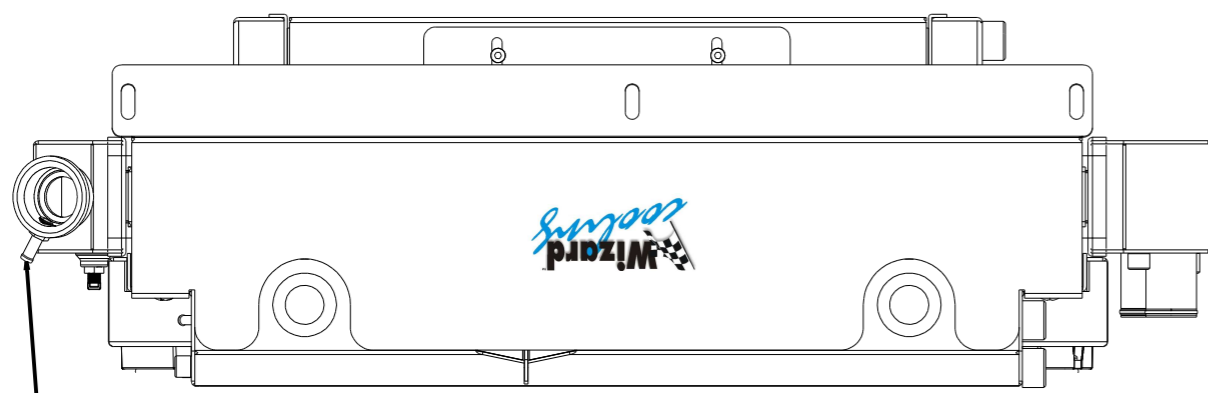

8 7 6 5 4 3 2 1

SKU #	Transmission	Core Size
1-562-202LSBLACXXIN	Manual	Upgraded (2 Rows Of 1.25" Tubes)

D C B A

B A

**Wizard**  
*cooling*  
Custom Aluminum Radiators  
[www.wizardcooling.com](http://www.wizardcooling.com)

Contact Us:  
716-655-6760

Part Number  
1-562-LSBLACINXX  
Fitting Callout Drawing  
Manual Transmission

8 7 6 5 4 3 2 1