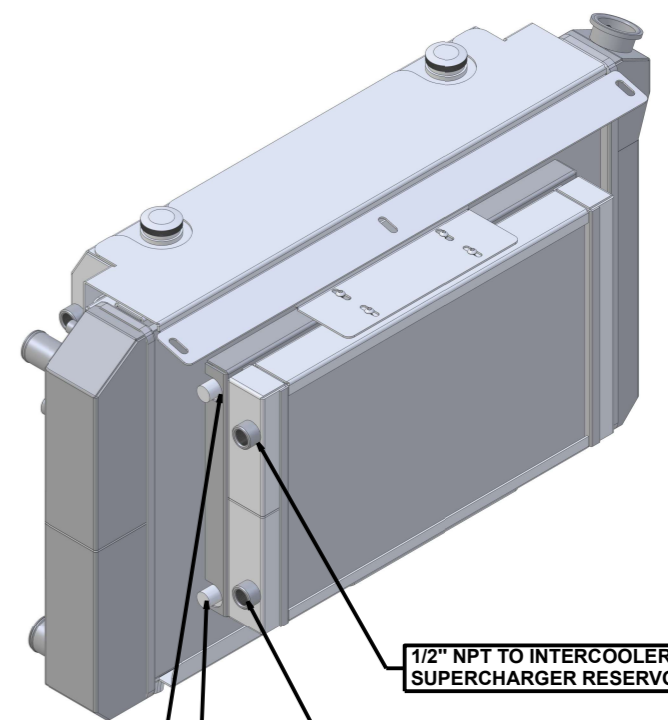

8 7 6 5 4 3 2 1

SKU #	Transmission	Core Size
1-562-202LSBLACXXIN	Manual	Upgraded (2 Rows Of 1.25" Tubes)

D C B A

B A

**Wizard**  
*cooling*  
Custom Aluminum Radiators  
[www.wizardcooling.com](http://www.wizardcooling.com)

Contact Us:  
716-655-6760

Part Number  
1-562-LSBLACINXX  
Fitting Callout Drawing  
Manual Transmission

8 7 6 5 4 3 2 1