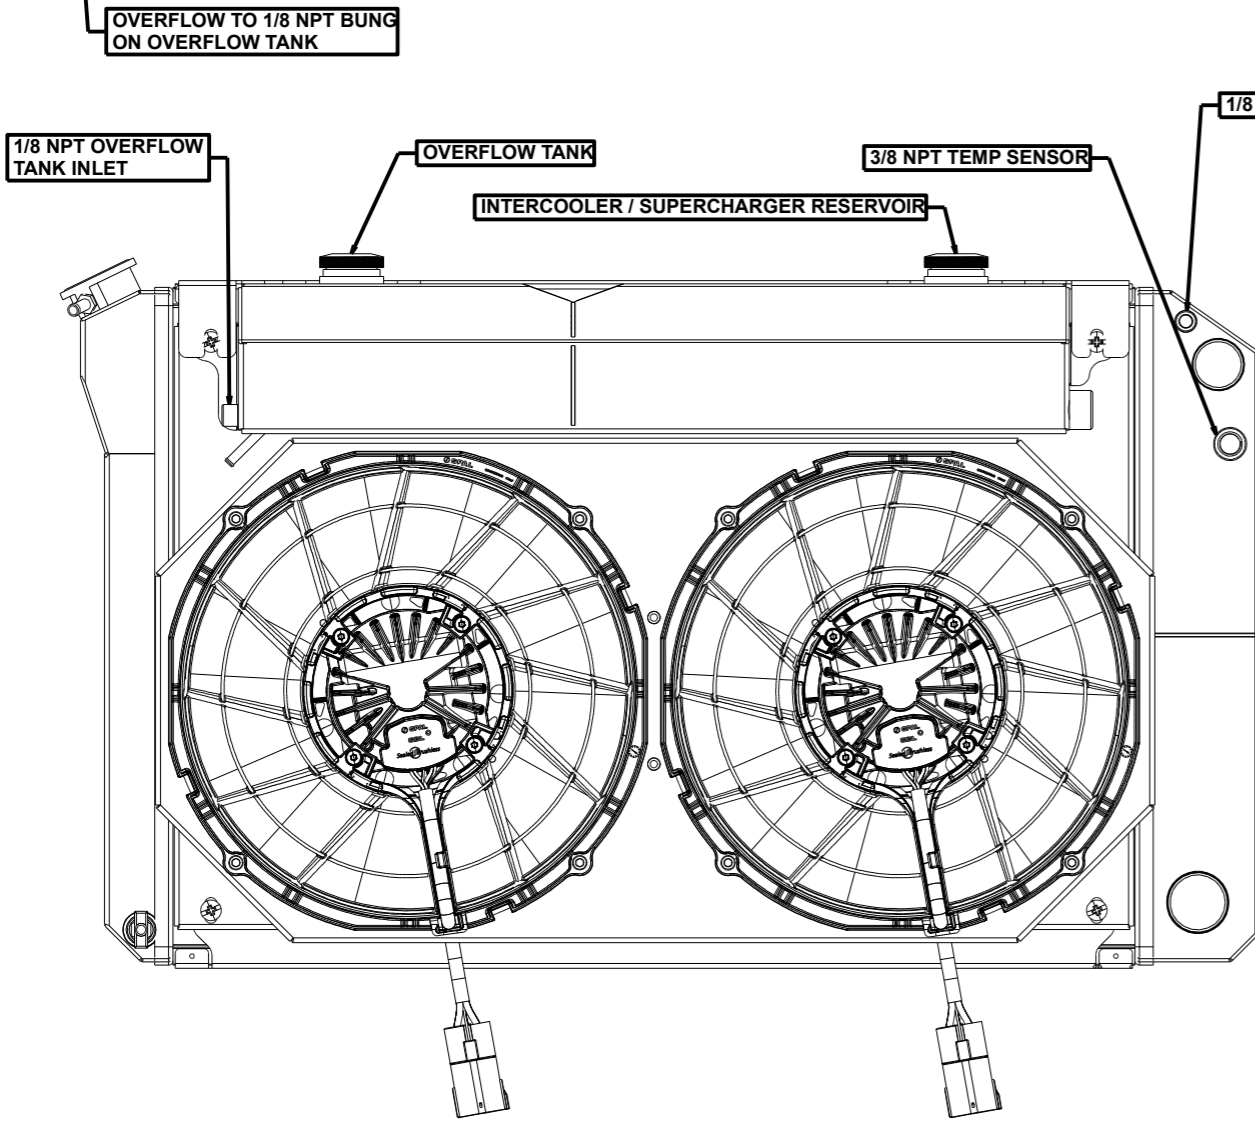

8 7 6 5 4 3 2 1

SKU #	Transmission	Core Size
1-562-202LSBLACXXIN	Manual	Upgraded (2 Rows Of 1.25" Tubes)

D C B A

B A

**Wizard**  
*cooling*  
Custom Aluminum Radiators  
[www.wizardcooling.com](http://www.wizardcooling.com)

Contact Us:  
716-655-6760

Part Number  
1-562-LSBLACINXX  
Fitting Callout Drawing  
Manual Transmission

8 7 6 5 4 3 2 1