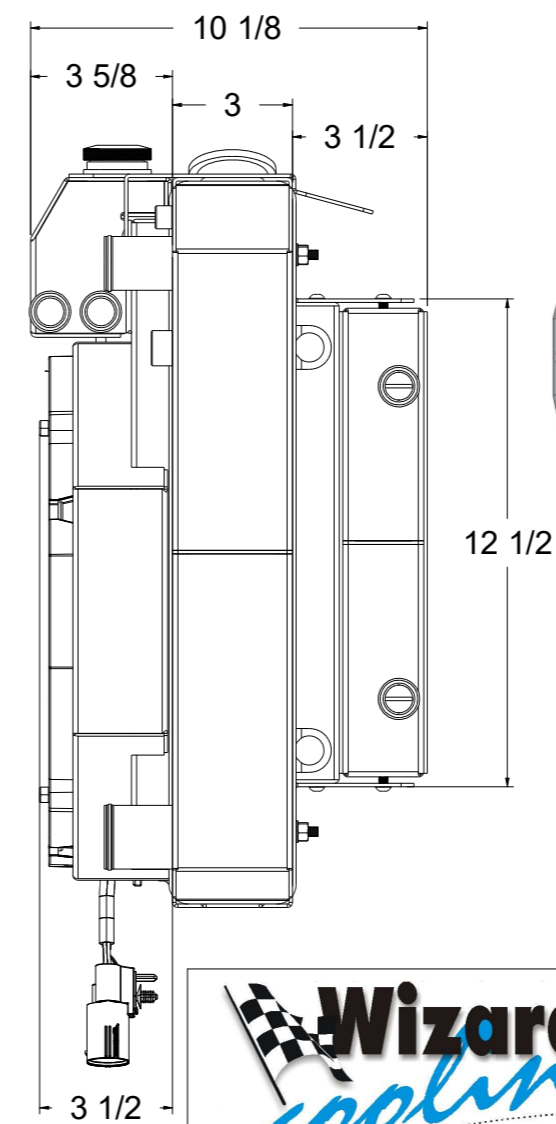

SKU #	Transmission	Core Size
1-562-212LSBLACXXIN	Automatic	Upgraded (2 Rows Of 1.25" Tubes)

  
 Custom Aluminum Radiators  
[www.wizardcooling.com](http://www.wizardcooling.com)

Contact Us:  
 716-655-6760

Part Number  
**1-562-LSBLACINXX**  
 Automatic Transmission