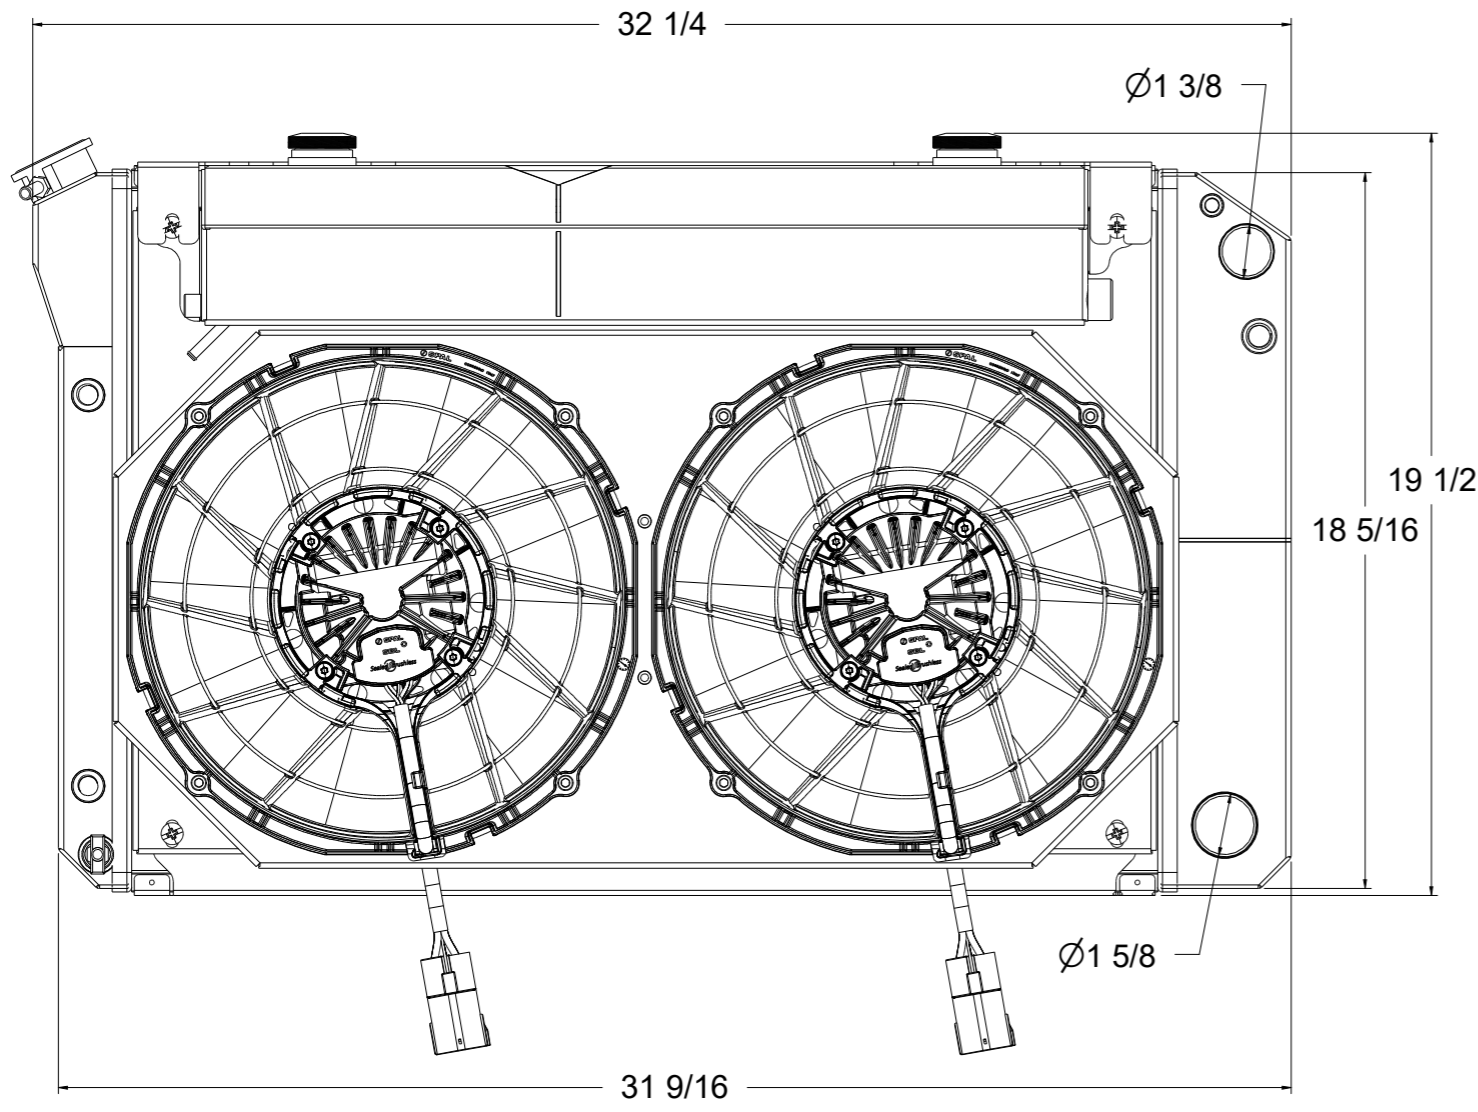

SKU #	Transmission	Core Size
1-562-212LSBLACXXIN	Automatic	Upgraded (2 Rows Of 1.25" Tubes)

  
 Custom Aluminum Radiators  
[www.wizardcooling.com](http://www.wizardcooling.com)

Contact Us:  
 716-655-6760

Part Number  
**1-562-LSBLACINXX**  
 Automatic Transmission