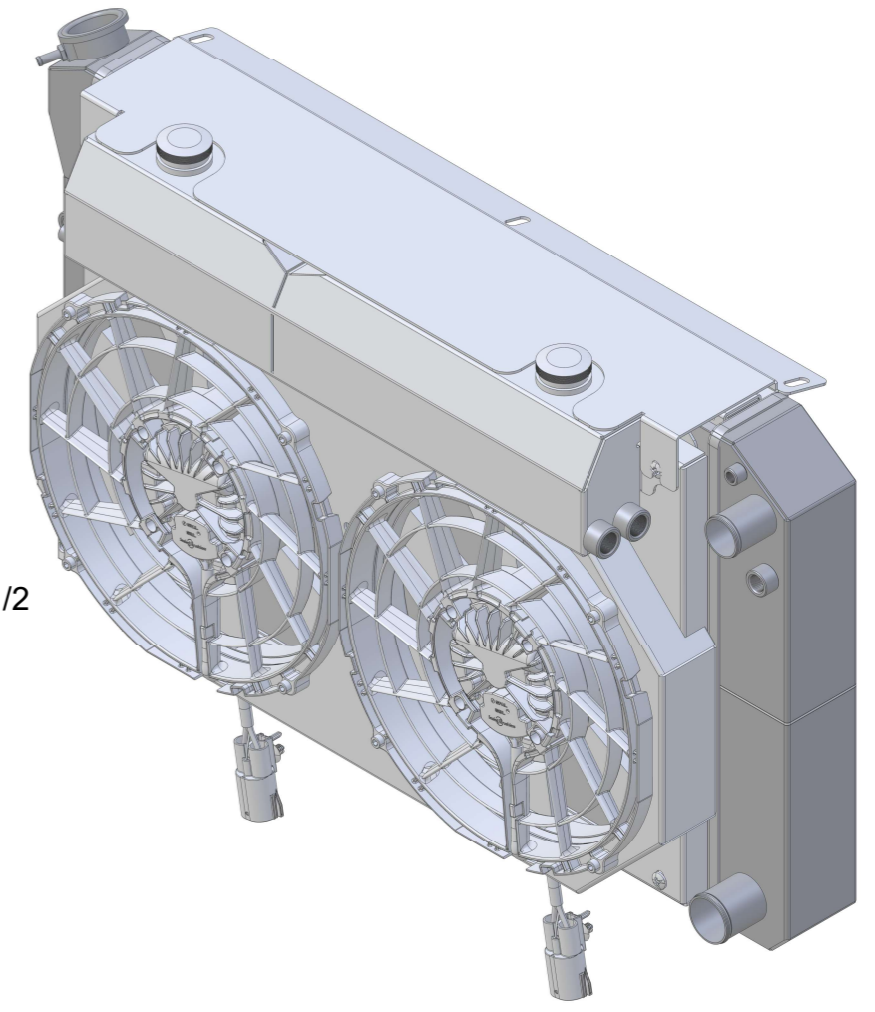

SKU #	Transmission	Core Size
1-562-212LSBLACXXIN	Automatic	Upgraded (2 Rows Of 1.25" Tubes)

  
 Custom Aluminum Radiators  
[www.wizardcooling.com](http://www.wizardcooling.com)

Contact Us:  
 716-655-6760

Part Number  
**1-562-LSBLACINXX**  
 Automatic Transmission