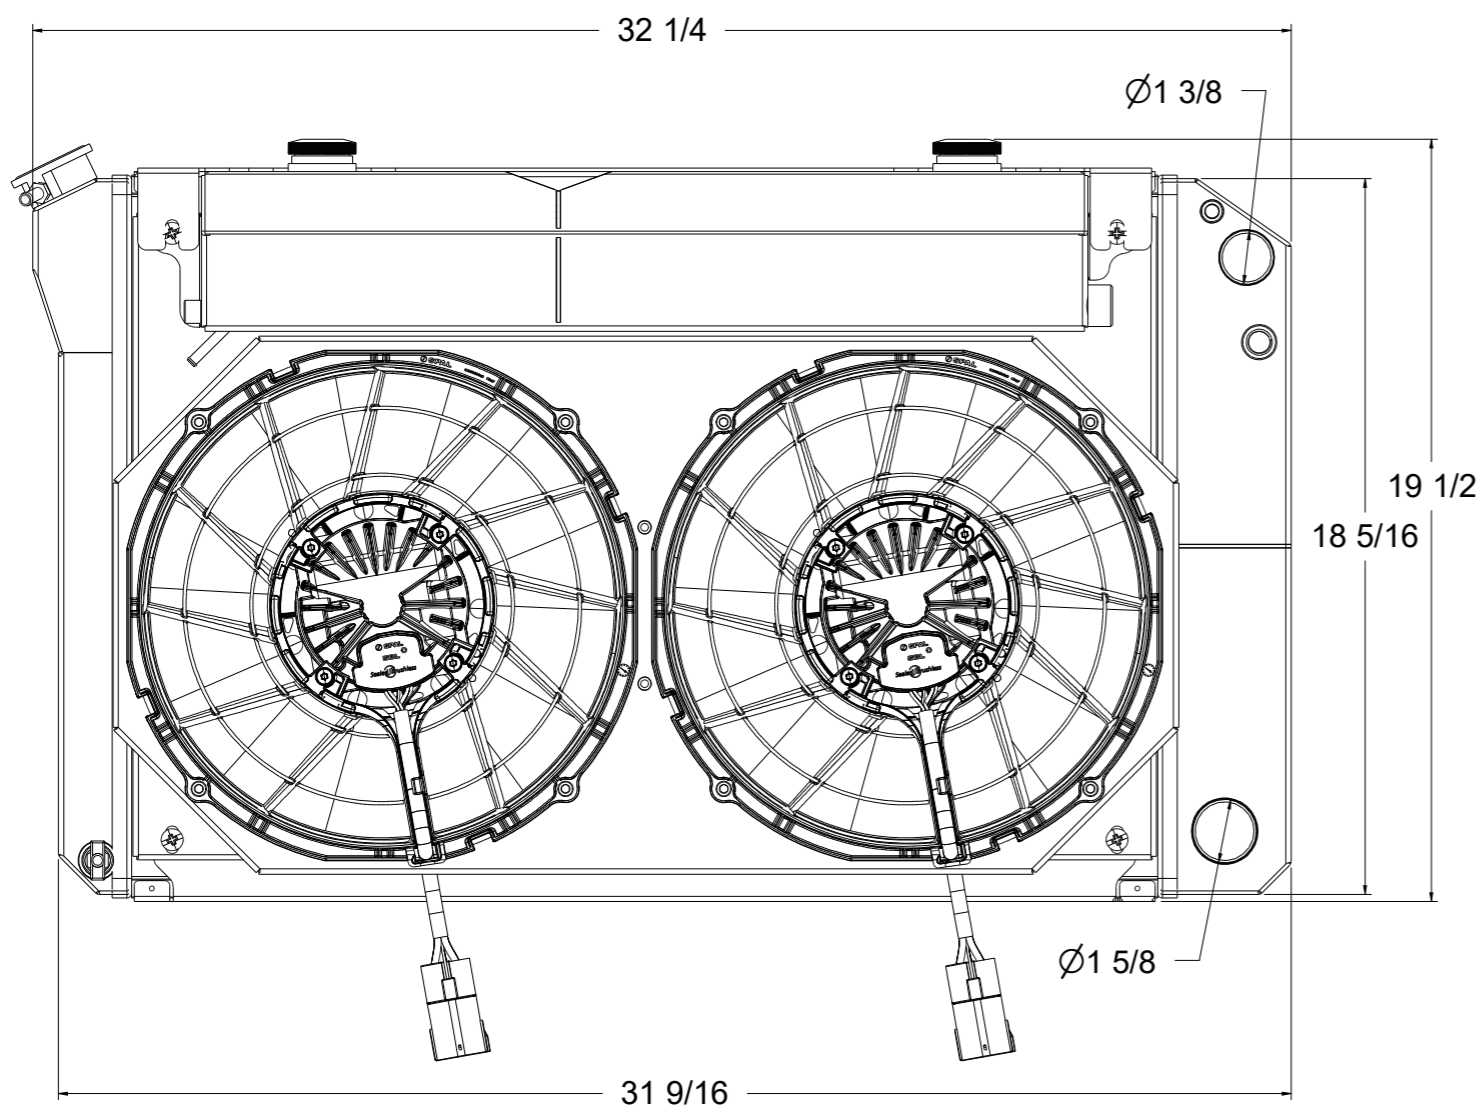

SKU #	Transmission	Core Size
1-562-202LSBLACXXIN	Manual	Upgraded (2 Rows Of 1.25" Tubes)

Wizard
cooling
Custom Aluminum Radiators
www.wizardcooling.com

Contact Us:
716-655-6760

Part Number
1-562-LSBLACINXX
Manual Transmission