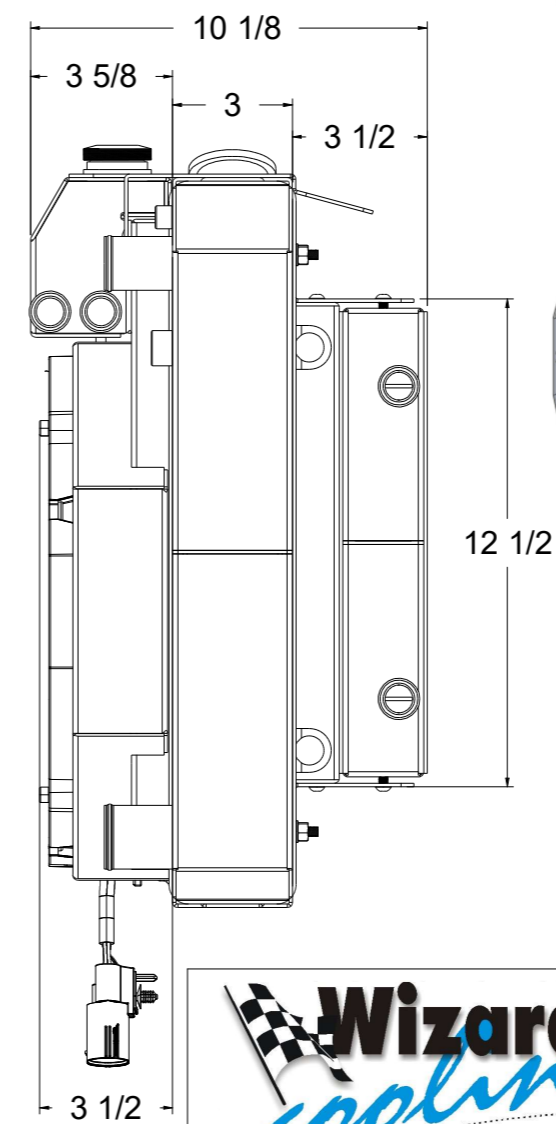

SKU #	Transmission	Core Size
1-562-202LSBLACXXIN	Manual	Upgraded (2 Rows Of 1.25" Tubes)

Wizard
cooling
Custom Aluminum Radiators
www.wizardcooling.com

Contact Us:
716-655-6760

Part Number
1-562-LSBLACINXX
Manual Transmission