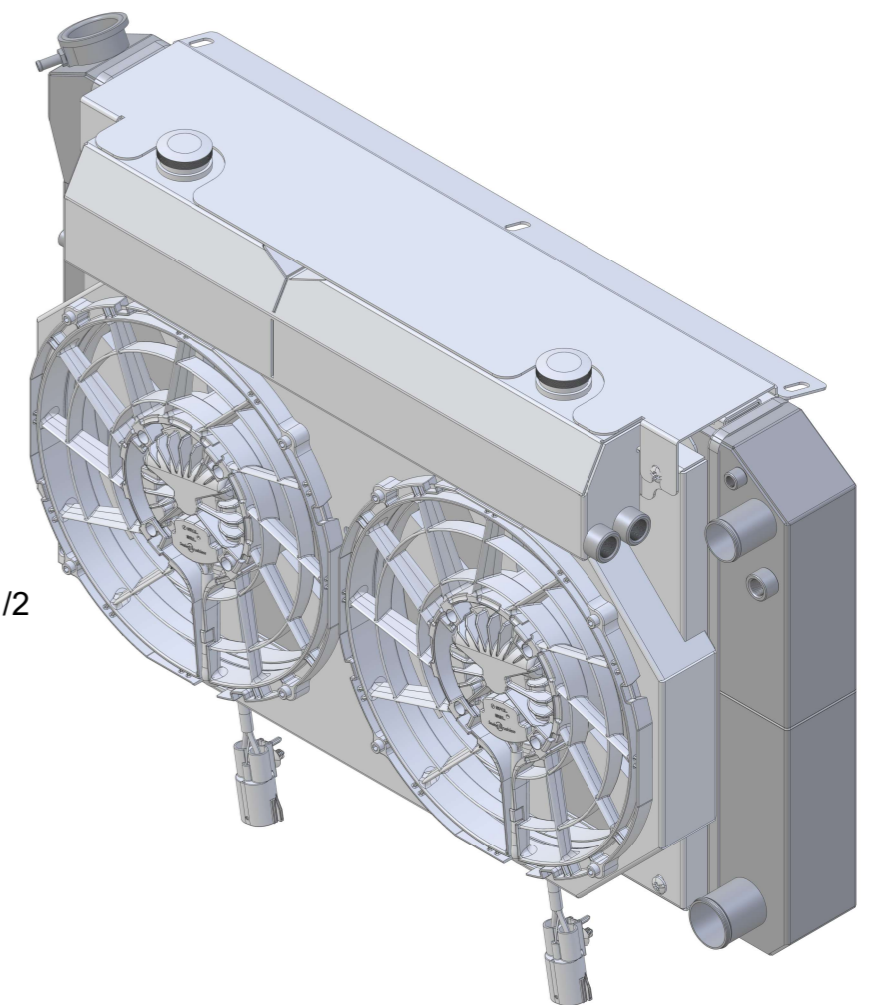

SKU #	Transmission	Core Size
1-562-202LSBLACXXIN	Manual	Upgraded (2 Rows Of 1.25" Tubes)

Wizard
cooling
Custom Aluminum Radiators
www.wizardcooling.com

Contact Us:
716-655-6760

Part Number
1-562-LSBLACINXX
Manual Transmission