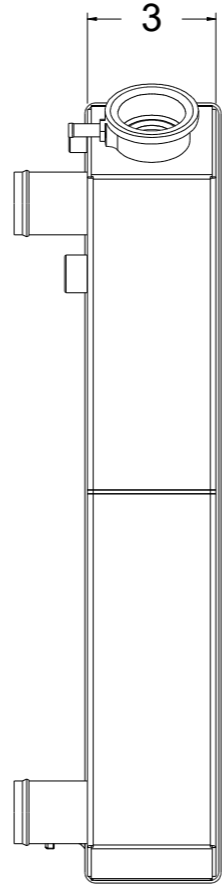

8 7 6 5 4 3 2 1

D

D

C

C

B

B

SKU #	Transmission	Core Size
1-562-110LT	Automatic	Standard (2 Rows Of 1" Tubes)
1-562-210LT		Upgraded (2 Rows Of 1.25" Tubes)