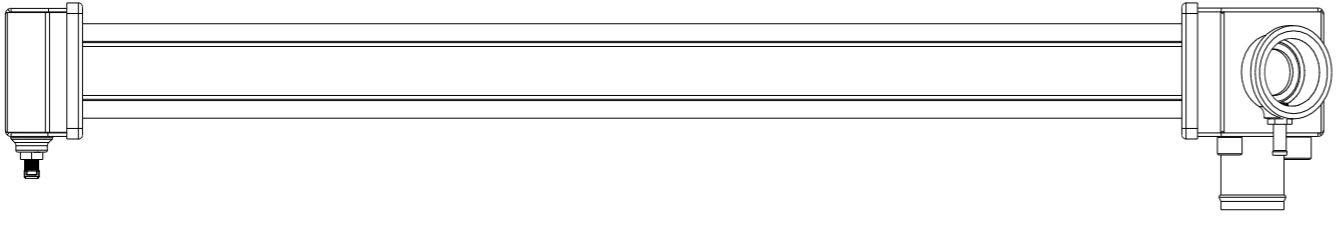

8 7 6 5 4 3 2 1

D

D

C

C

B

B

SKU #	Transmission	Core Size
1-562-110LT	Automatic	Standard (2 Rows Of 1" Tubes)
1-562-210LT		Upgraded (2 Rows Of 1.25" Tubes)