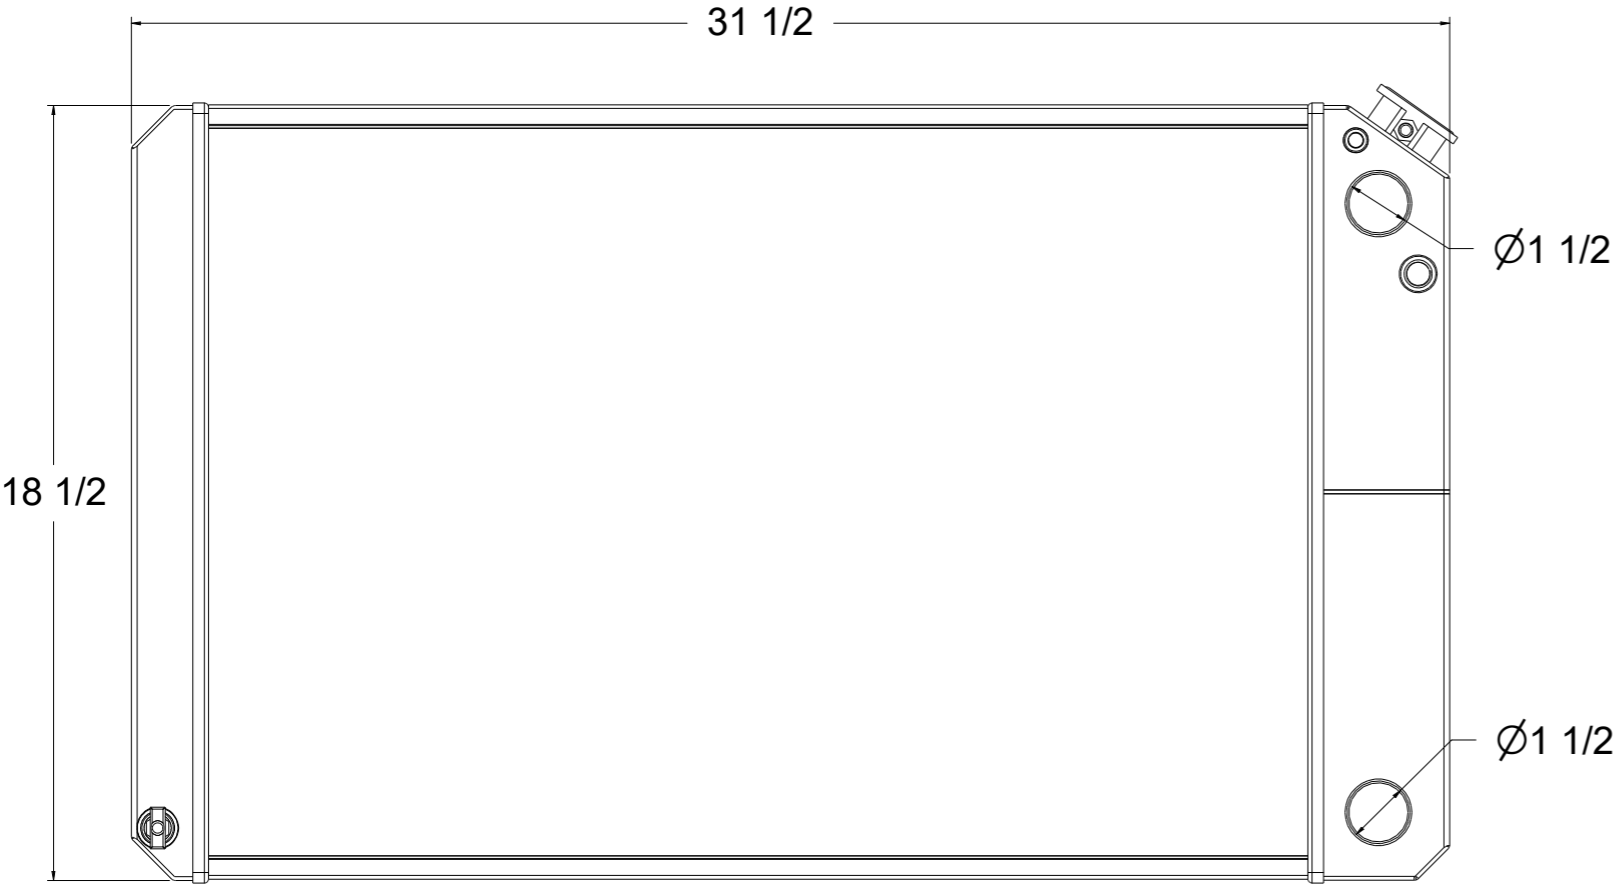

8 7 6 5 4 3 2 1

D

D

C

C

B

B

SKU #	Transmission	Core Size
1-562-110LT	Automatic	Standard (2 Rows Of 1" Tubes)
1-562-210LT		Upgraded (2 Rows Of 1.25" Tubes)