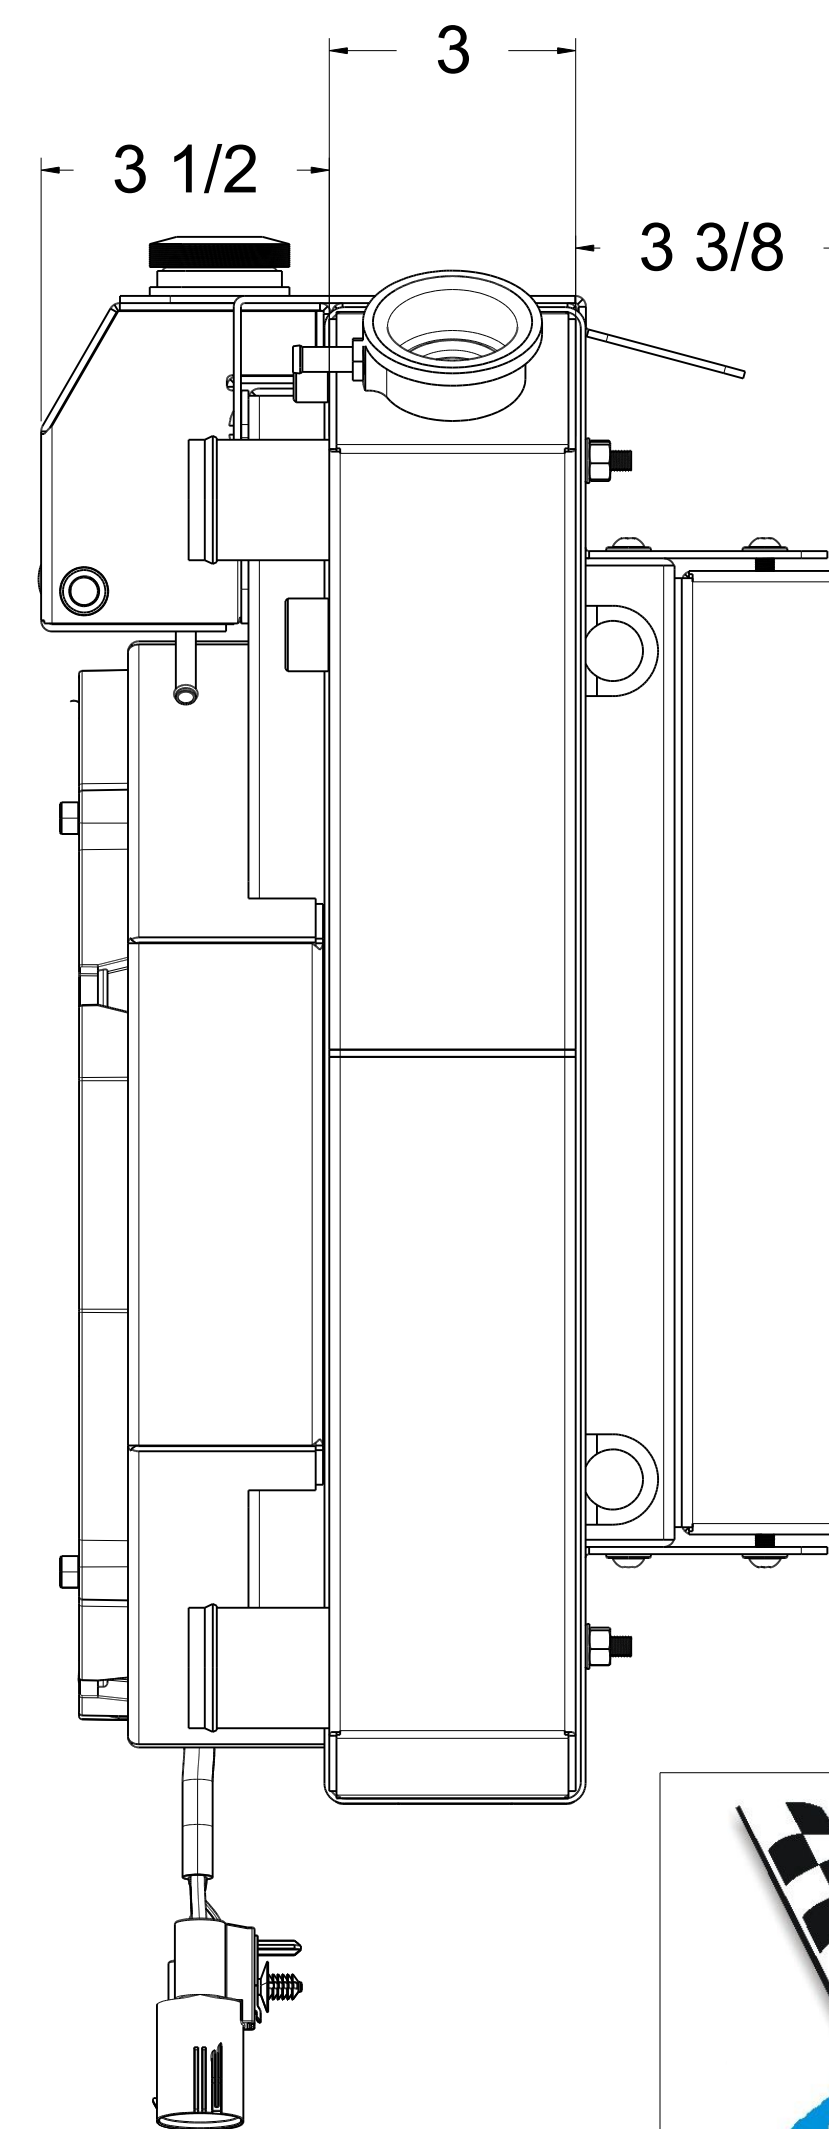

Assembly Part #	Transmission	Fan Type	Core Type
1-562-112LTBLACINXX	Automatic	12" Brushless	Standard (2 Rows of 1" Tubes)
1-562-212LTBLACINXX	Automatic	12" Brushless	Upgraded (2 Rows of 1.25" Tubes)

 Custom Aluminum Radiators
www.wizardcooling.com

Contact Us:
 716-655-6760

Part Number
1-562-LTBLACXXIN
Automatic Transmission