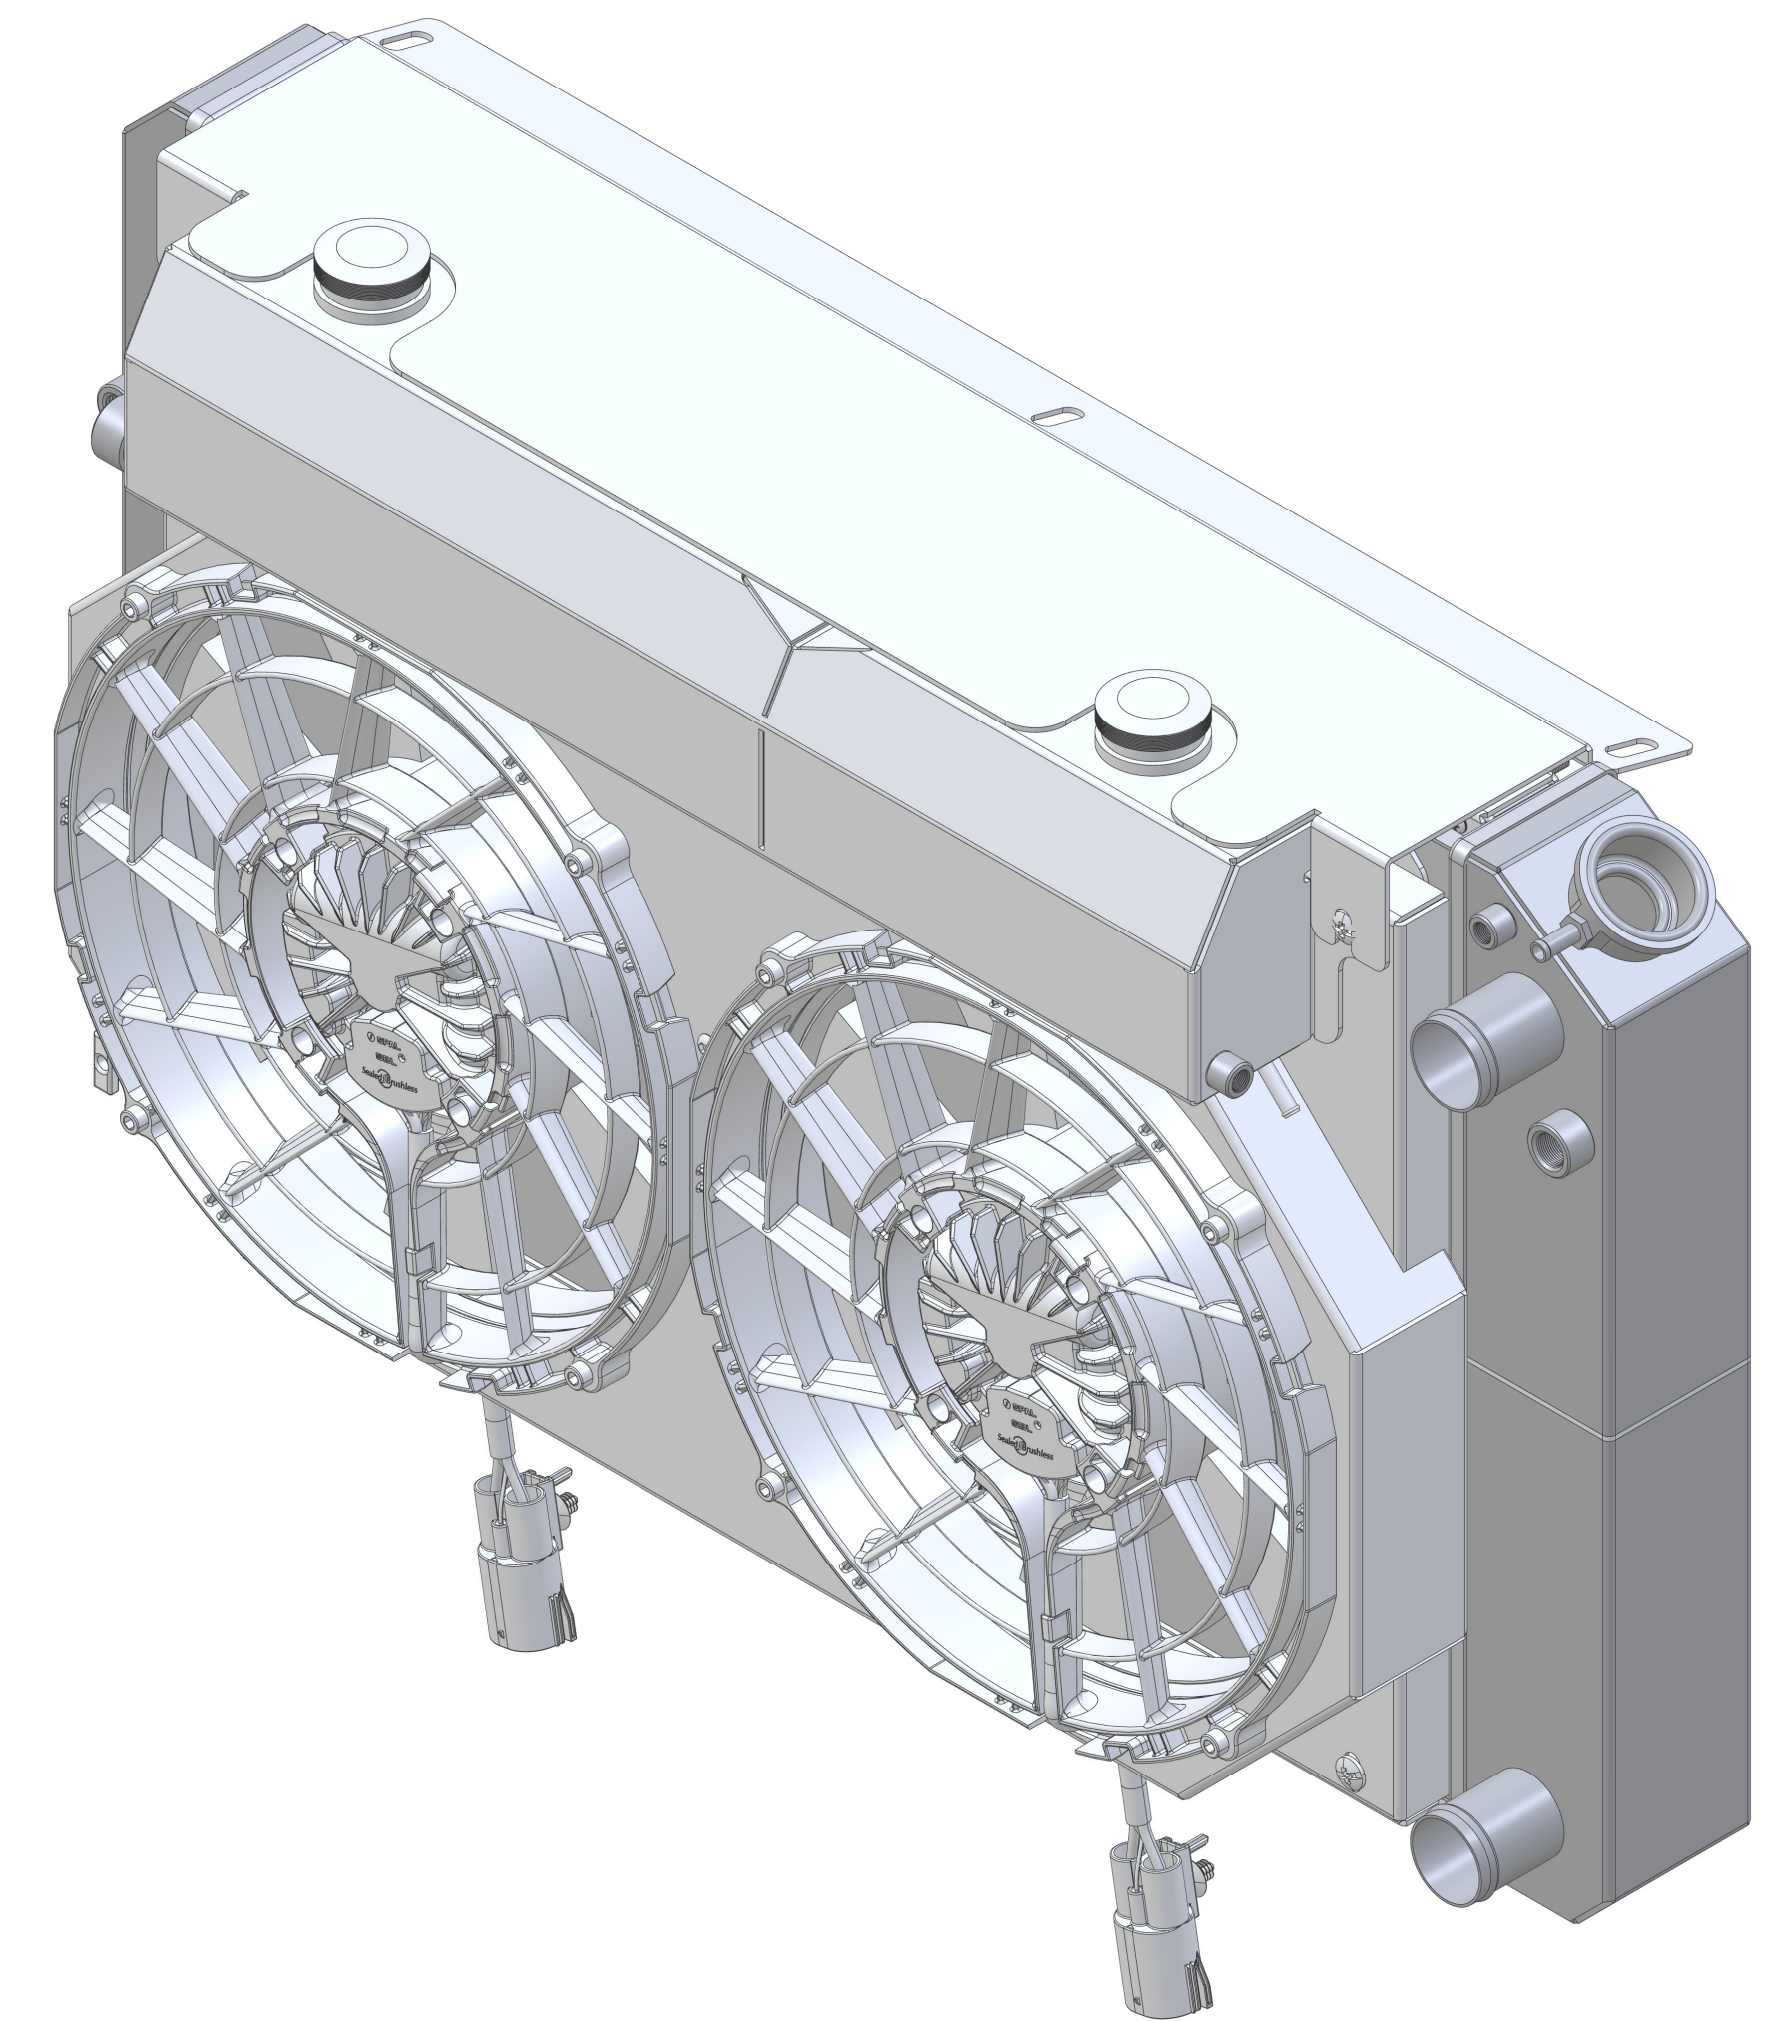

Assembly Part #	Transmission	Fan Type	Core Type
1-562-112LTBLACINXX	Automatic	12" Brushless	Standard (2 Rows of 1" Tubes)
1-562-212LTBLACINXX	Automatic	12" Brushless	Upgraded (2 Rows of 1.25" Tubes)

 Custom Aluminum Radiators
www.wizardcooling.com

Contact Us:
 716-655-6760

Part Number
1-562-LTBLACXXIN
Automatic Transmission