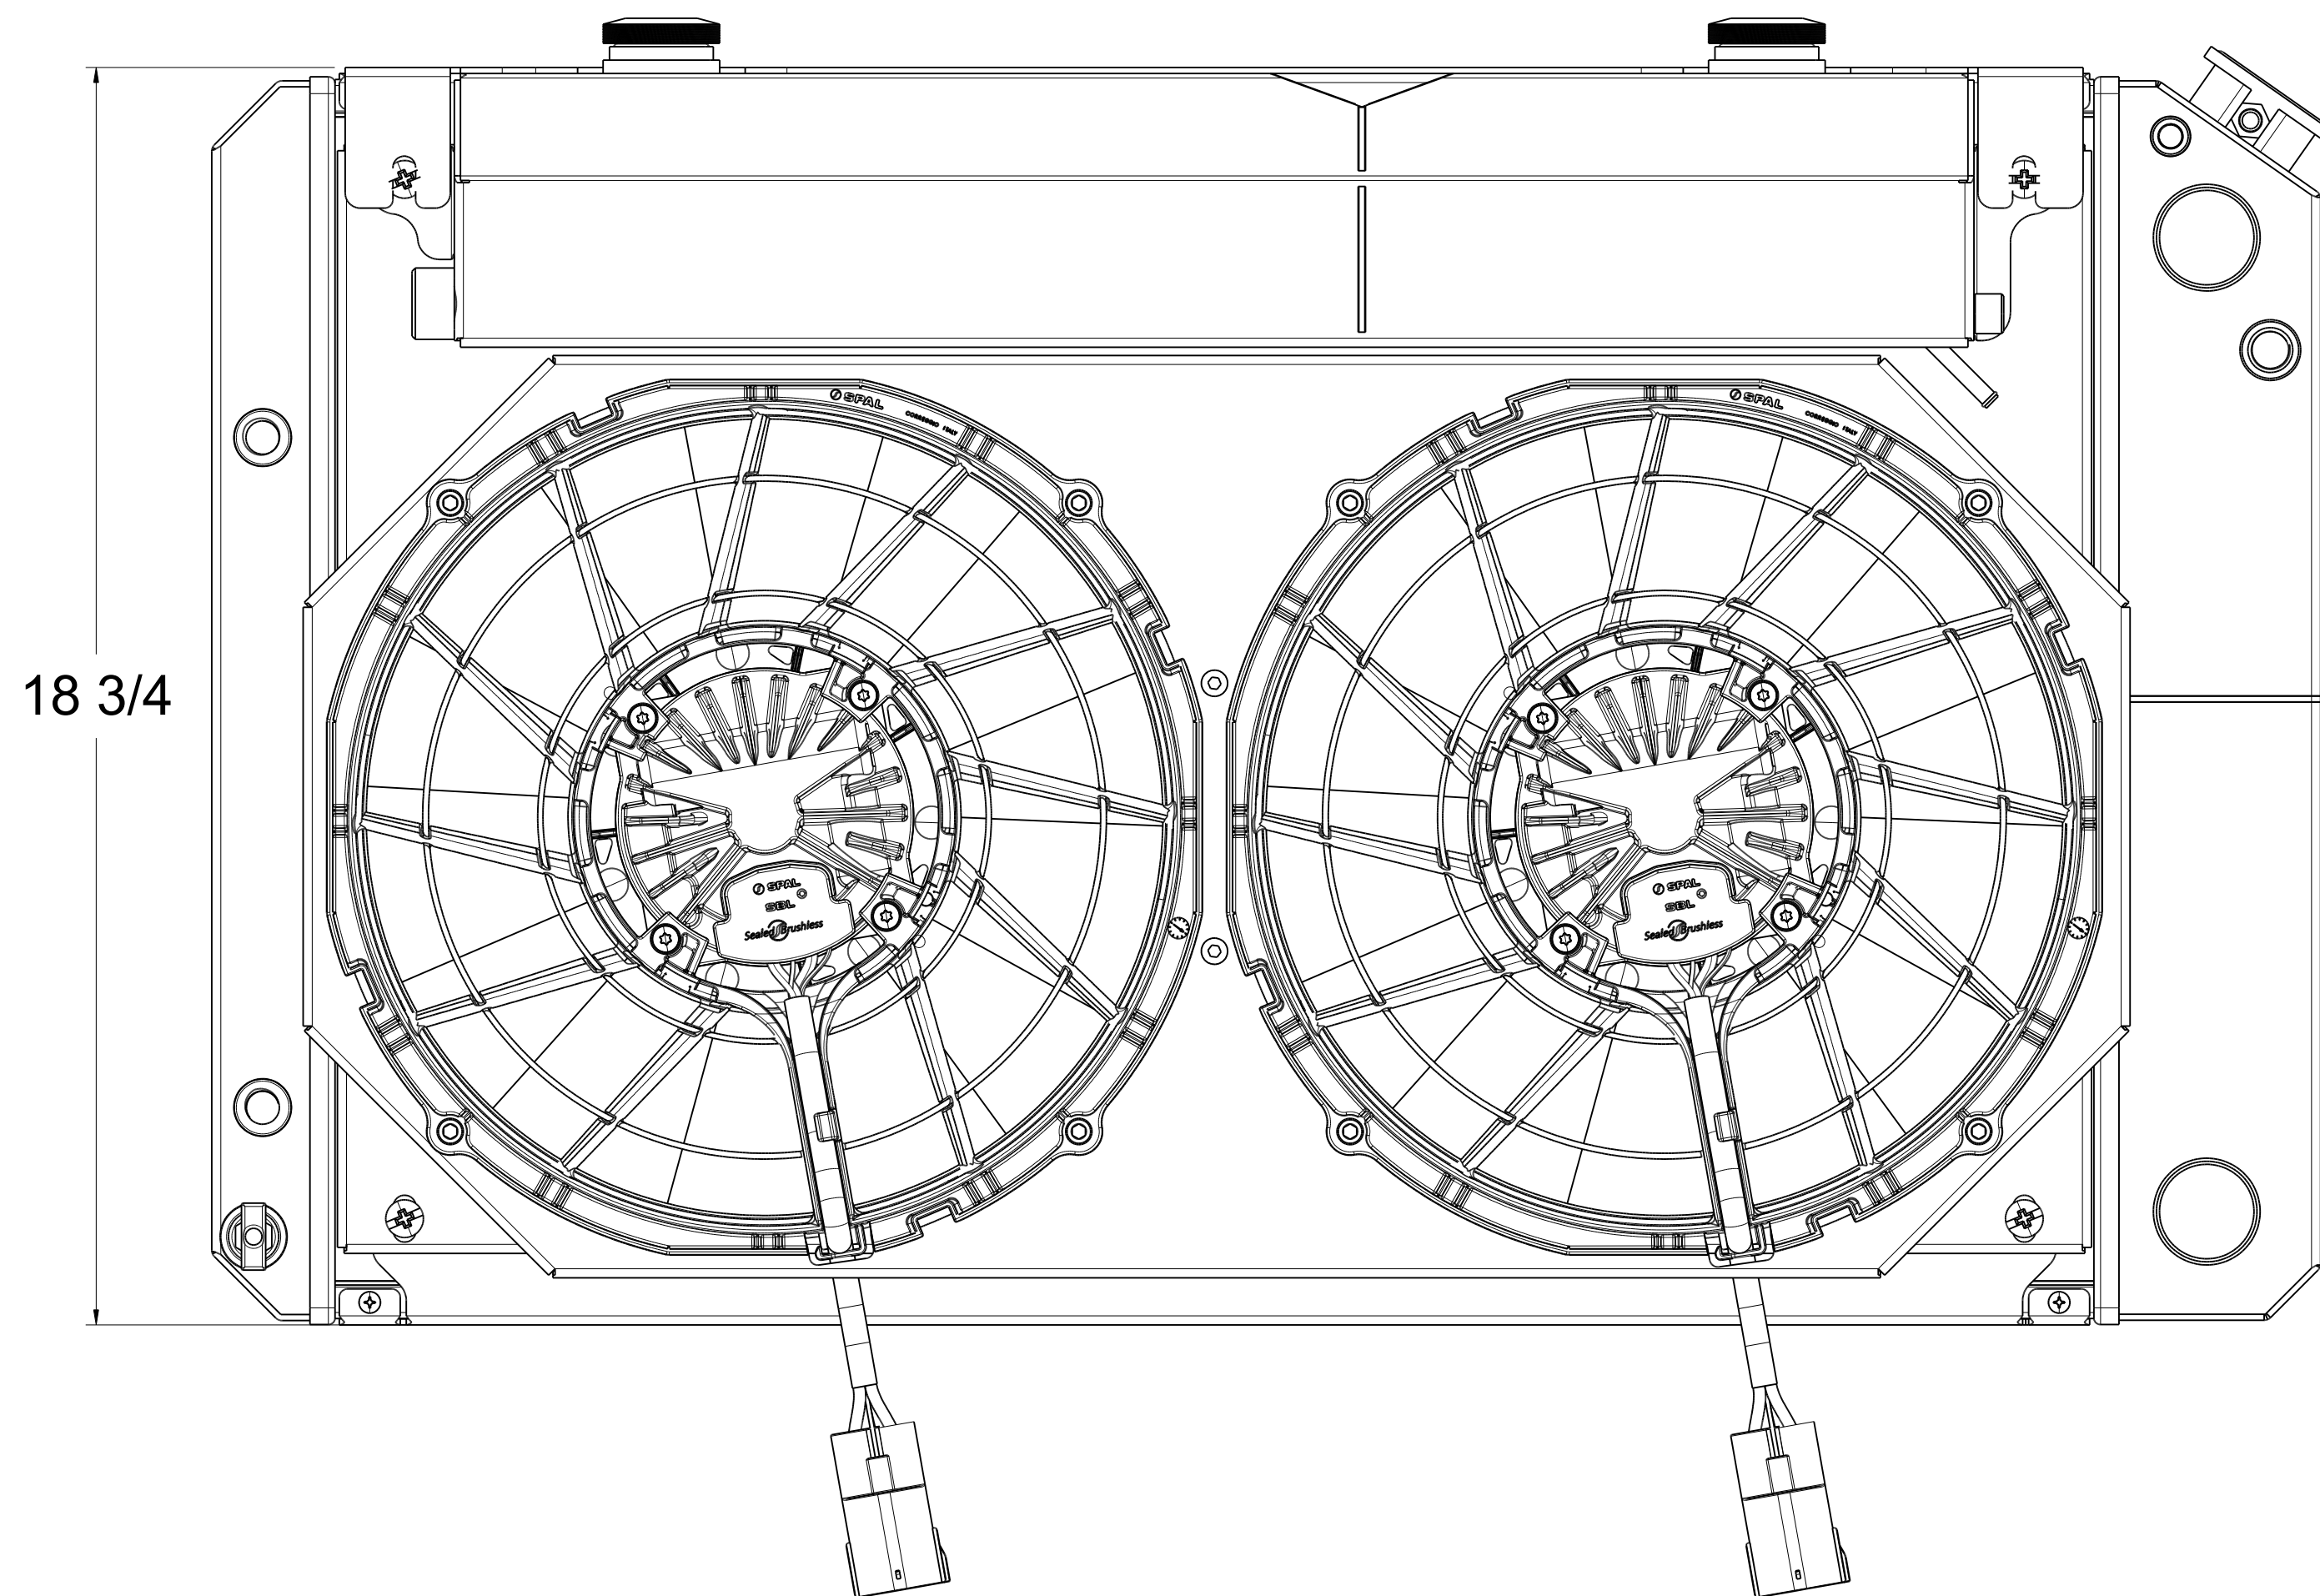

Assembly Part #	Transmission	Fan Type	Core Type
1-562-112LTBLACINXX	Automatic	12" Brushless	Standard (2 Rows of 1" Tubes)
1-562-212LTBLACINXX	Automatic	12" Brushless	Upgraded (2 Rows of 1.25" Tubes)

 Custom Aluminum Radiators
www.wizardcooling.com