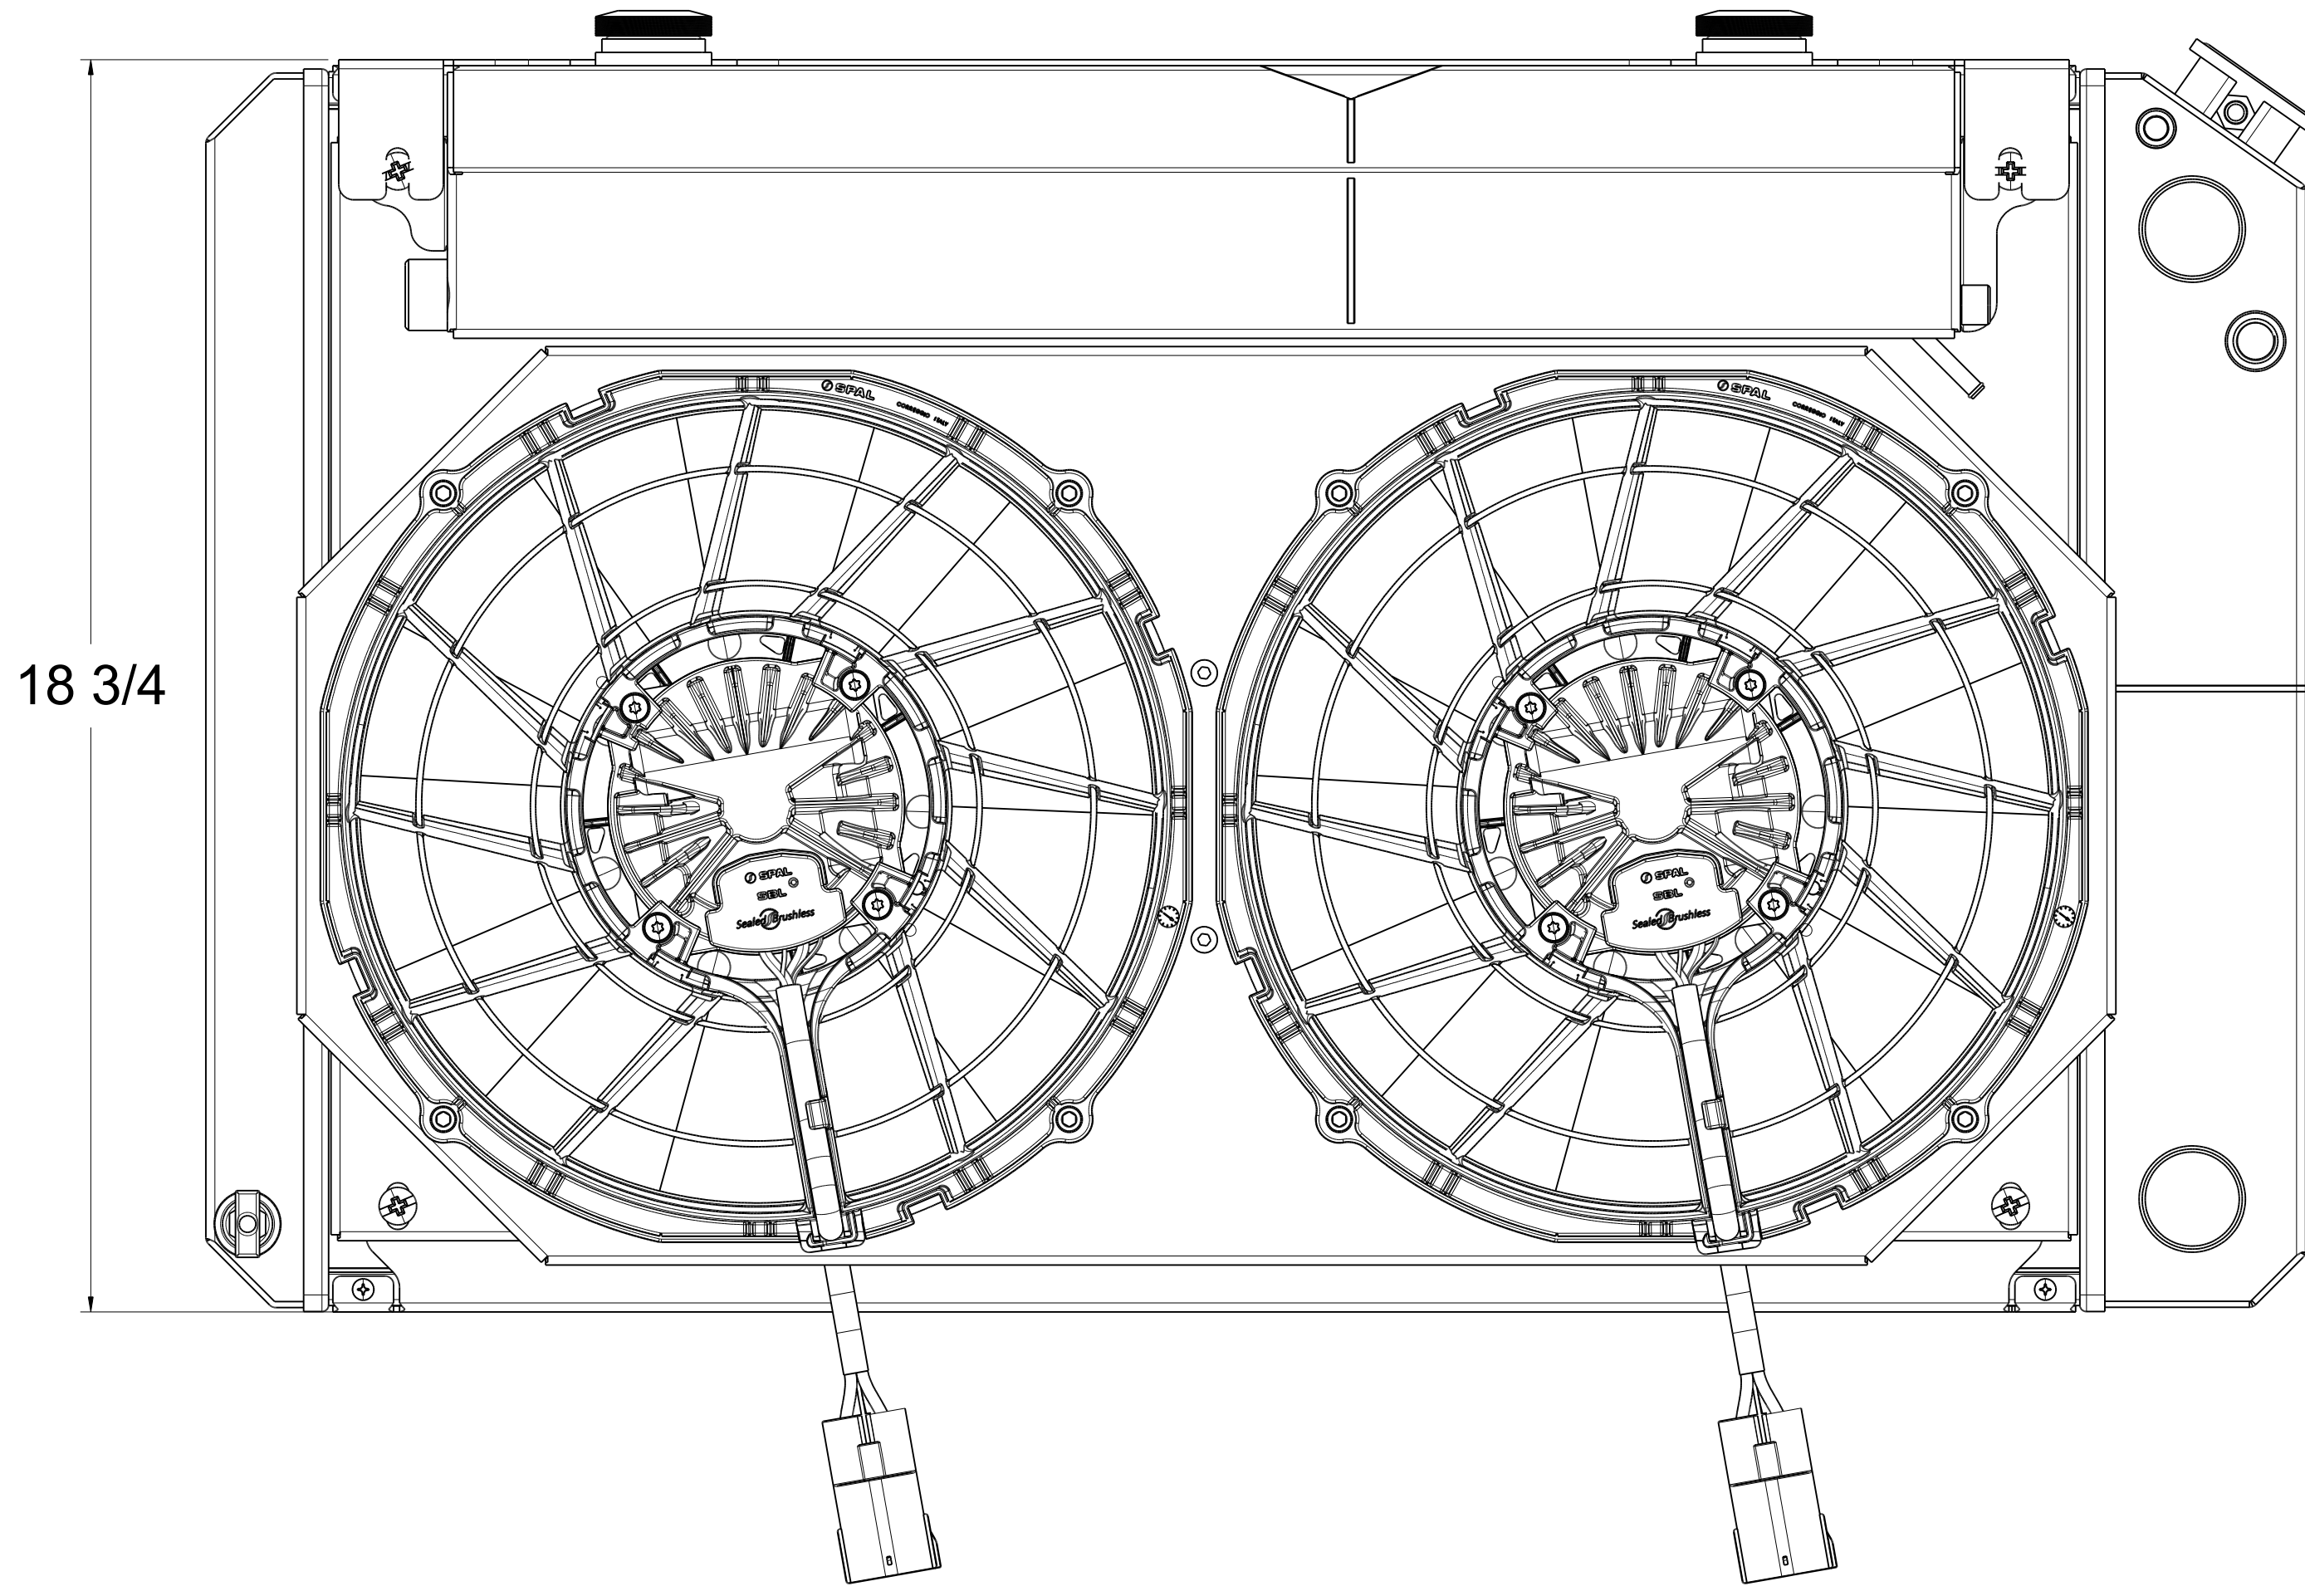

Assembly Part #	Transmission	Fan Type	Core Type
1-562-102LTBLACINXX	Manual	12" Brushless	Standard (2 Rows of 1" Tubes)
1-562-202LTBLACINXX	Manual	12" Brushless	Upgraded (2 Rows of 1.25" Tubes)

 Custom Aluminum Radiators
www.wizardcooling.com

Contact Us:
 716-655-6760

Part Number
1-562-LTBLACXXIN
Manual Transmission