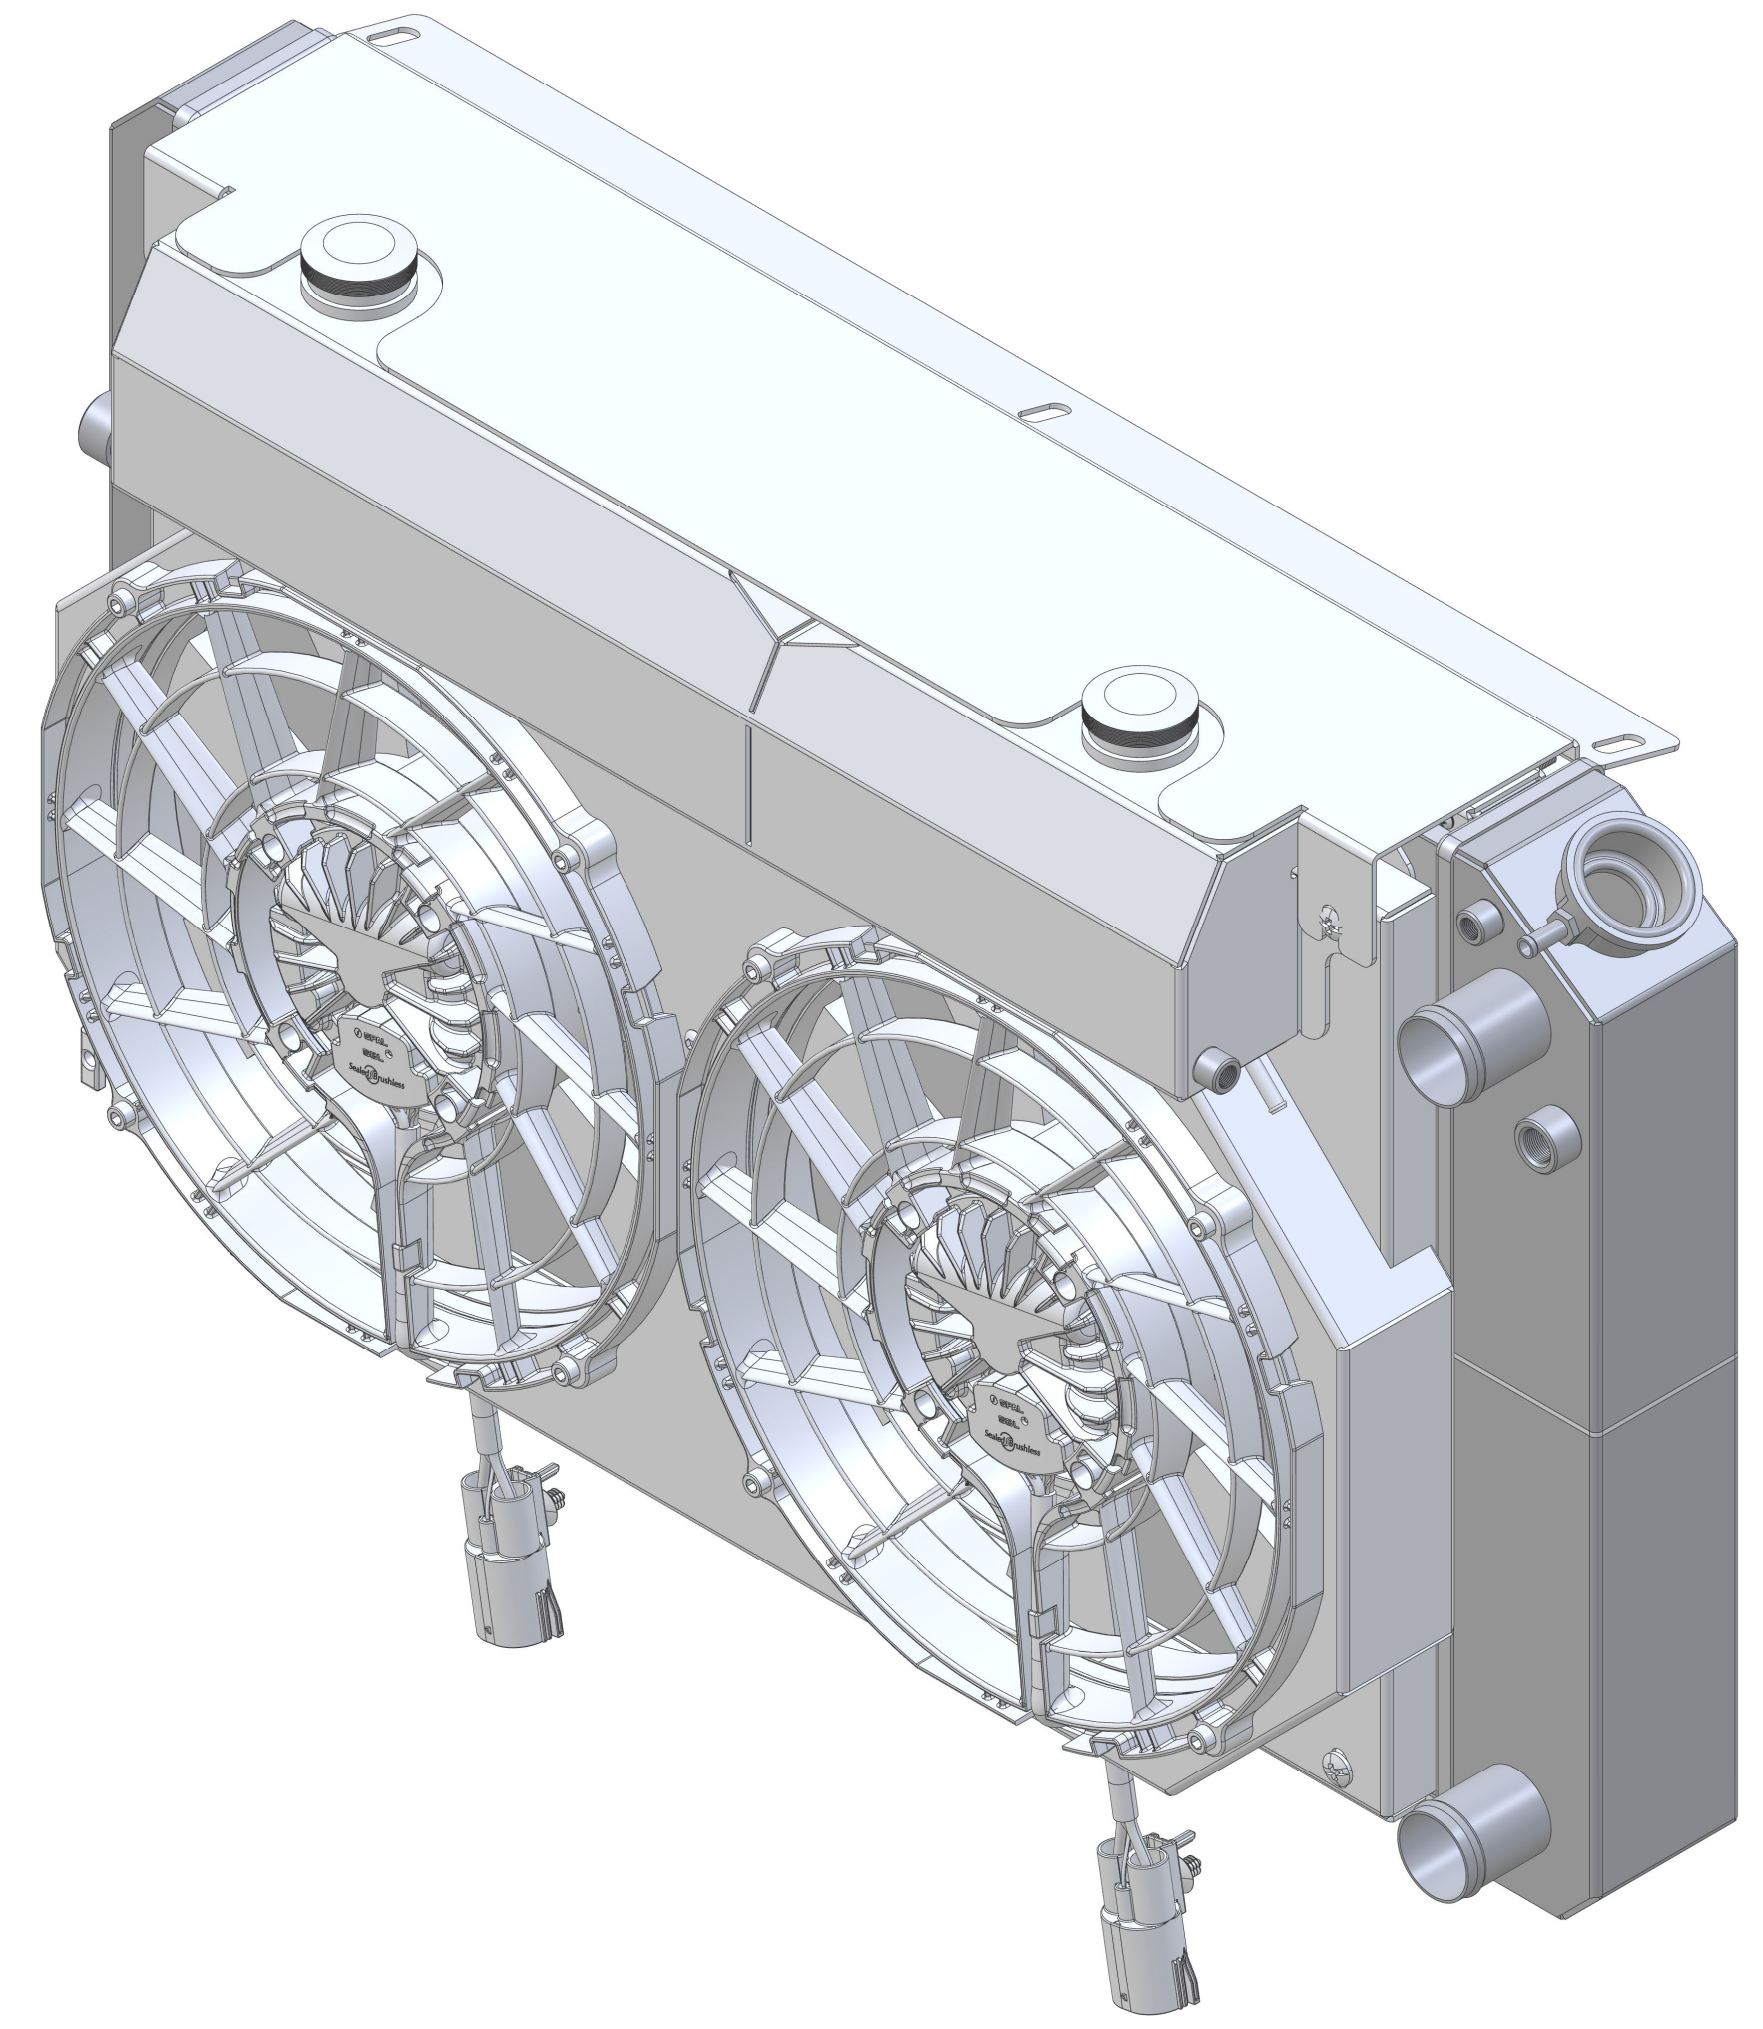

Assembly Part #	Transmission	Fan Type	Core Type
1-562-102LTBLACINXX	Manual	12" Brushless	Standard (2 Rows of 1" Tubes)
1-562-202LTBLACINXX	Manual	12" Brushless	Upgraded (2 Rows of 1.25" Tubes)

 Custom Aluminum Radiators
www.wizardcooling.com

Contact Us:
 716-655-6760

Part Number
1-562-LTBLACXXIN
Manual Transmission