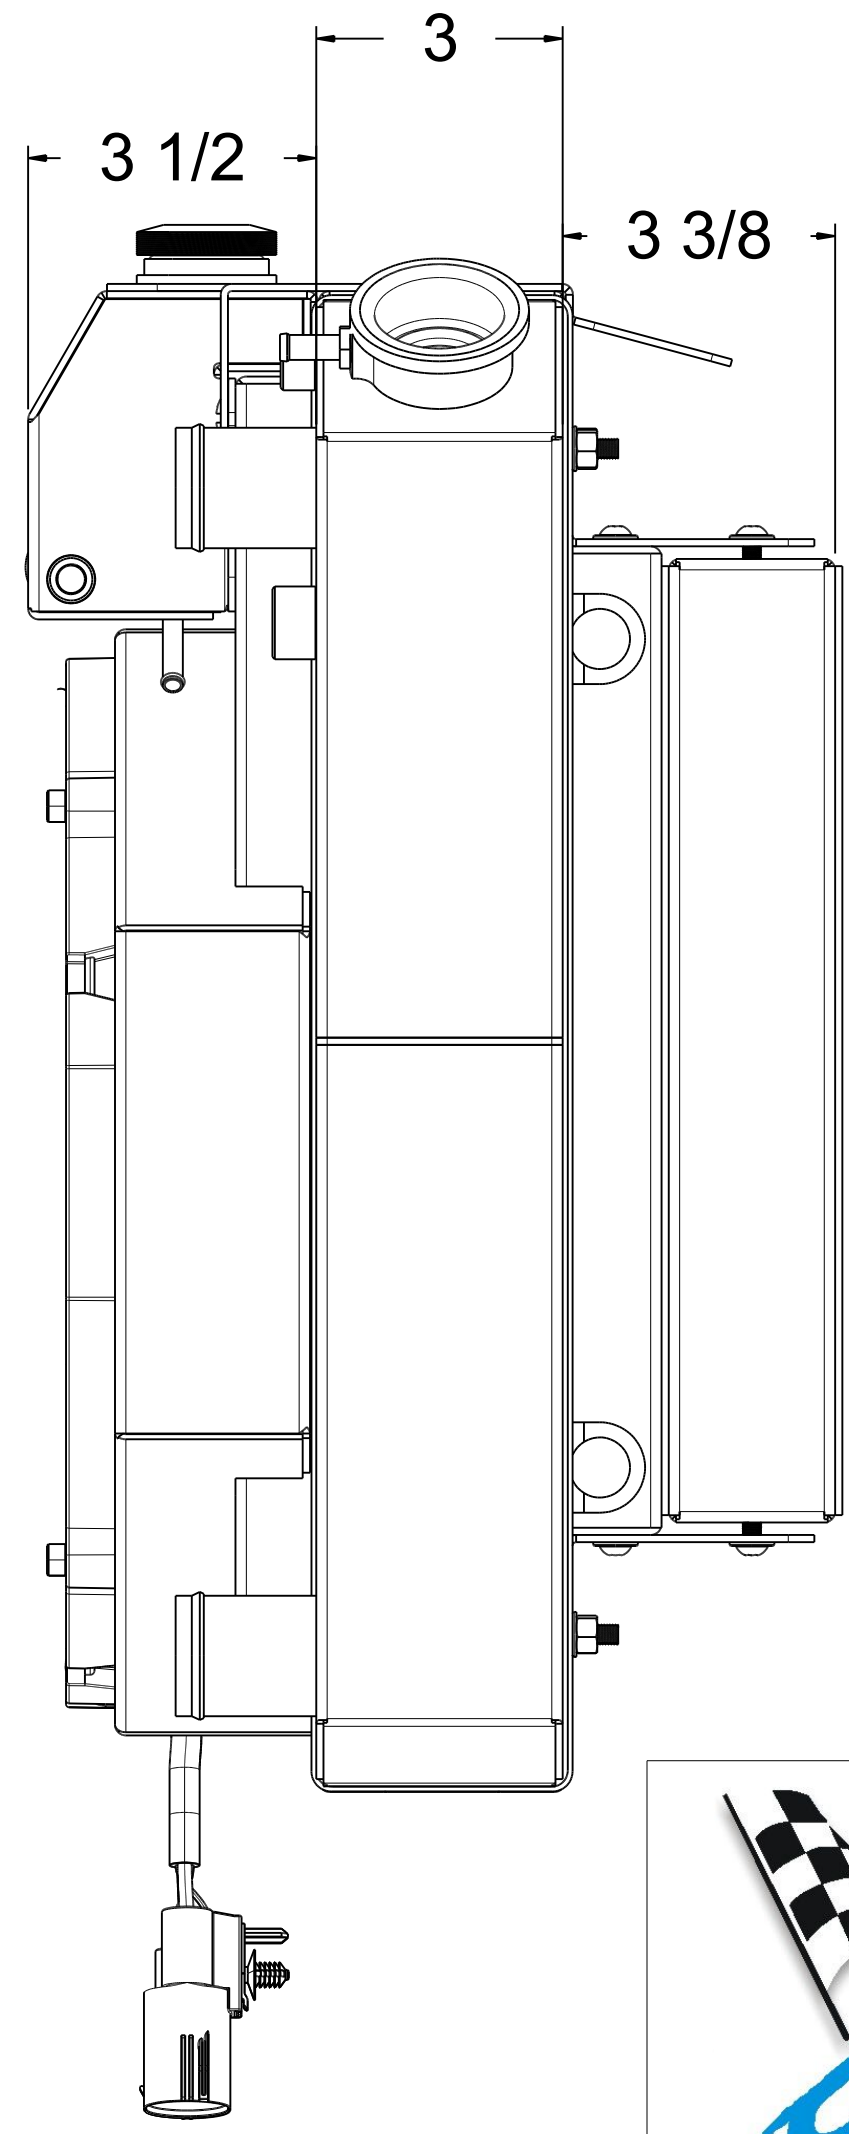

Assembly Part #	Transmission	Fan Type	Core Type
1-562-102LTBLACINXX	Manual	12" Brushless	Standard (2 Rows of 1" Tubes)
1-562-202LTBLACINXX	Manual	12" Brushless	Upgraded (2 Rows of 1.25" Tubes)

 Custom Aluminum Radiators
www.wizardcooling.com

Contact Us:
 716-655-6760

Part Number
1-562-LTBLACXXIN
Manual Transmission