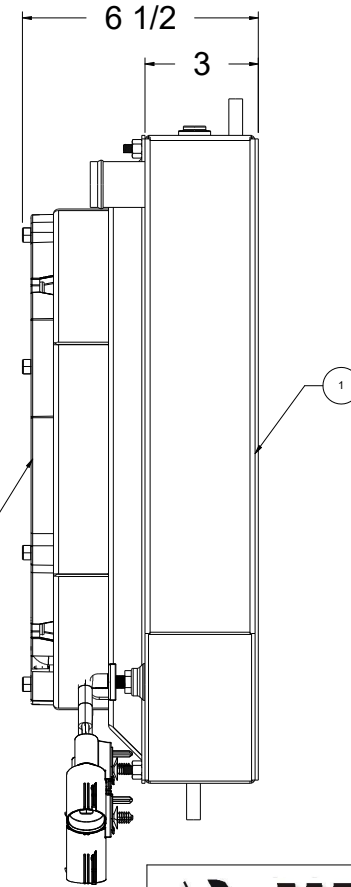

Ø1 3/4

| Item Number | Quantity | Part Number | Part Name | Revision | Comment |
|-------------|----------|----------------|-----------------------------------|----------|---------|
| 1 | 1 | 1-577-100 | Radiator Assembly (Manual) | | |
| 2 | 1 | 1-577-002BL | Dual Brushless Fan Package (12") | | |
| 3 | 1 | 7-SBL-195KIT-2 | Dual Brushless Wiring Kit (195°F) | | |