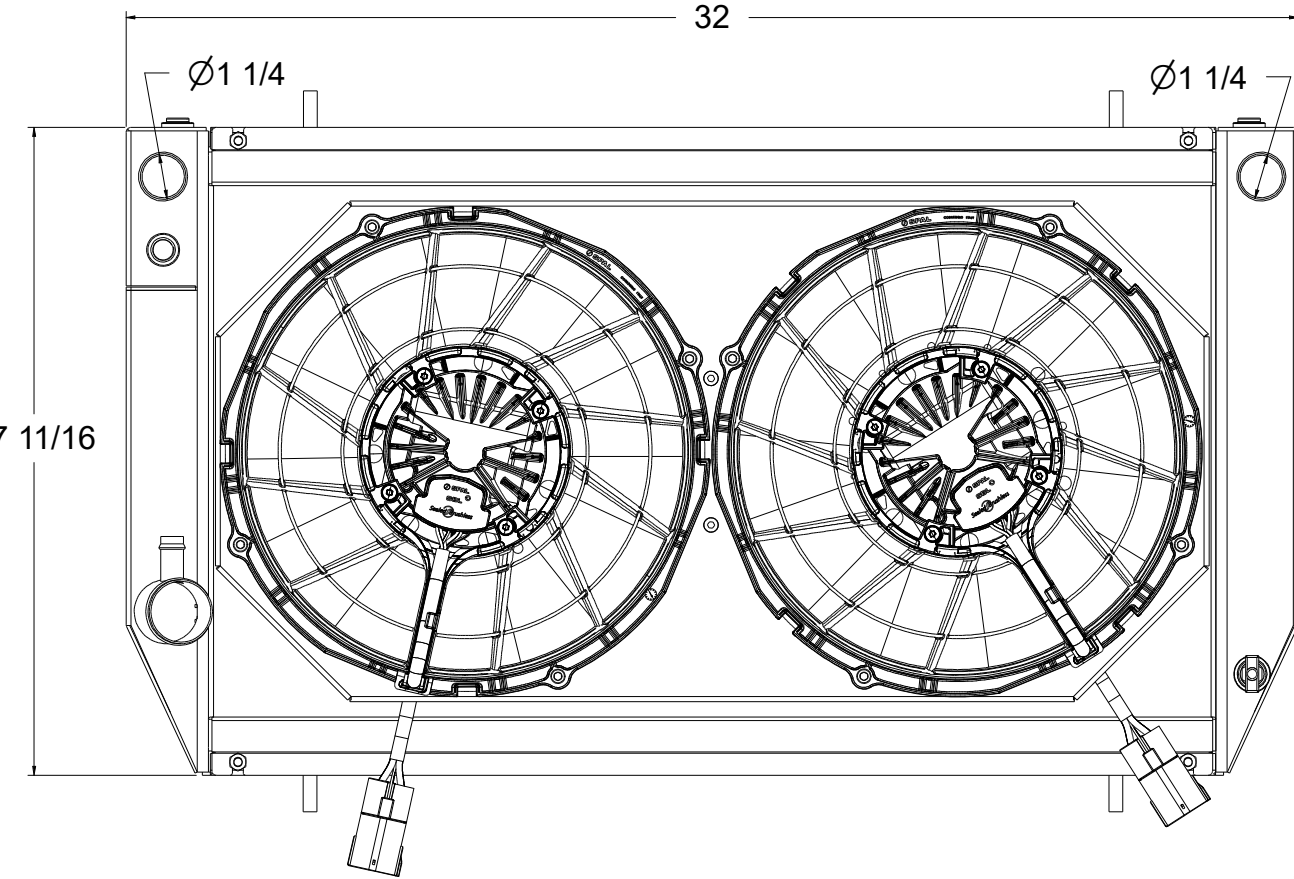

Ø1 3/4

| Item Number | Quantity | Part Number | Part Name | Revision | Comment |
|-------------|----------|----------------|-----------------------------------|----------|---------|
| 1 | 1 | 1-577-100 | Radiator Assembly (Manual) | | |
| 2 | 1 | 1-577-002BL | Dual Brushless Fan Package (12") | | |
| 3 | 1 | 7-SBL-195KIT-2 | Dual Brushless Wiring Kit (195°F) | | |