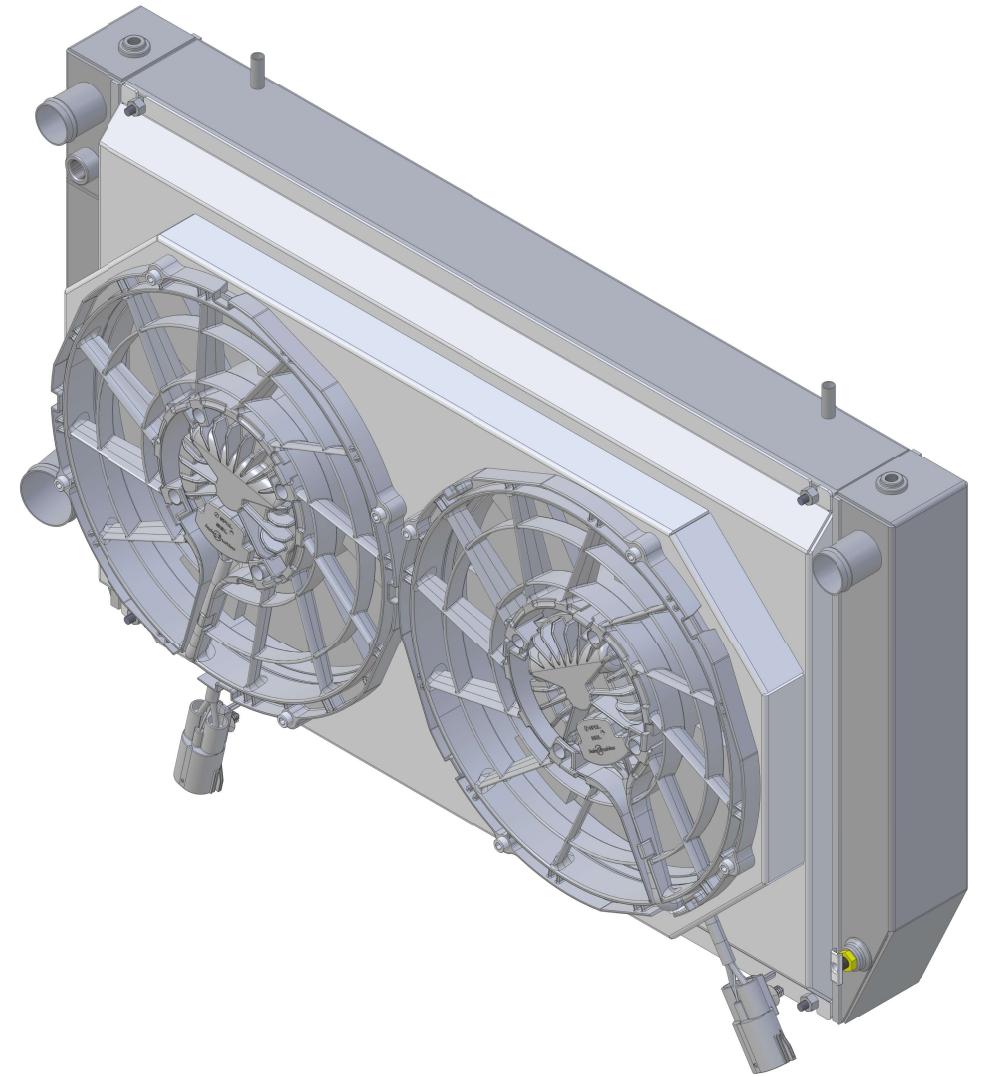

Ø1 3/4

| Item Number | Quantity | Part Number | Part Name | Revision | Comment |
|-------------|----------|----------------|-----------------------------------|----------|---------|
| 1 | 1 | 1-577-100 | Radiator Assembly (Manual) | | |
| 2 | 1 | 1-577-002BL | Dual Brushless Fan Package (12") | | |
| 3 | 1 | 7-SBL-195KIT-2 | Dual Brushless Wiring Kit (195°F) | | |