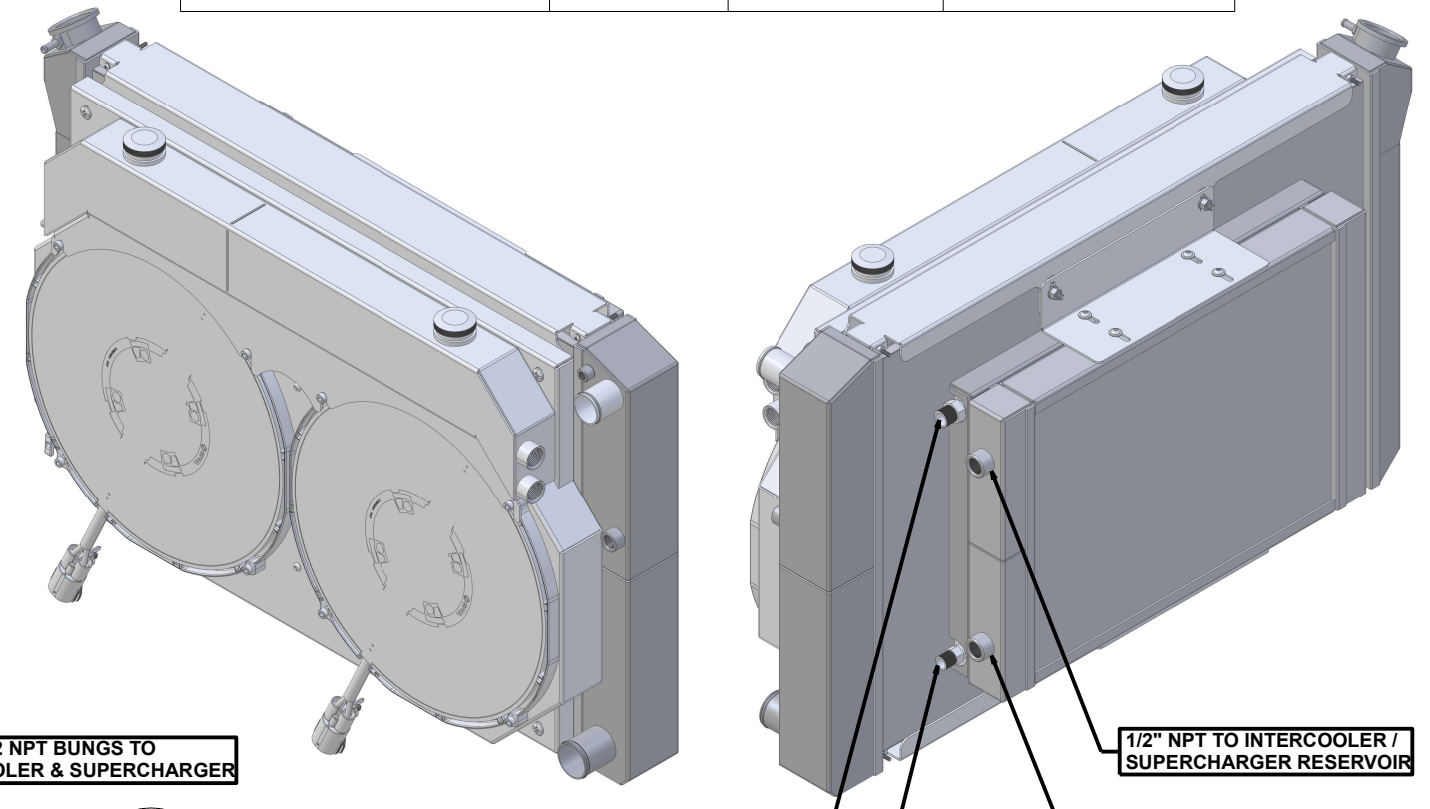

8 7 6 5 4 3 2 1

SKU #	Transmission	Fan Type	Core Size
1-716-112LSBLACXXIN	Automatic	Brushless	UPGRADED (2 Rows of 1.25" Tubes)

Wizard
cooling
Custom Aluminum Radiators
www.wizardcooling.com

Contact Us:
716-655-6760

Part Number
1-716-LSBLACXXIN
Fitting Callout Drawing
Automatic Transmission

8 7 6 5 4 3 2 1