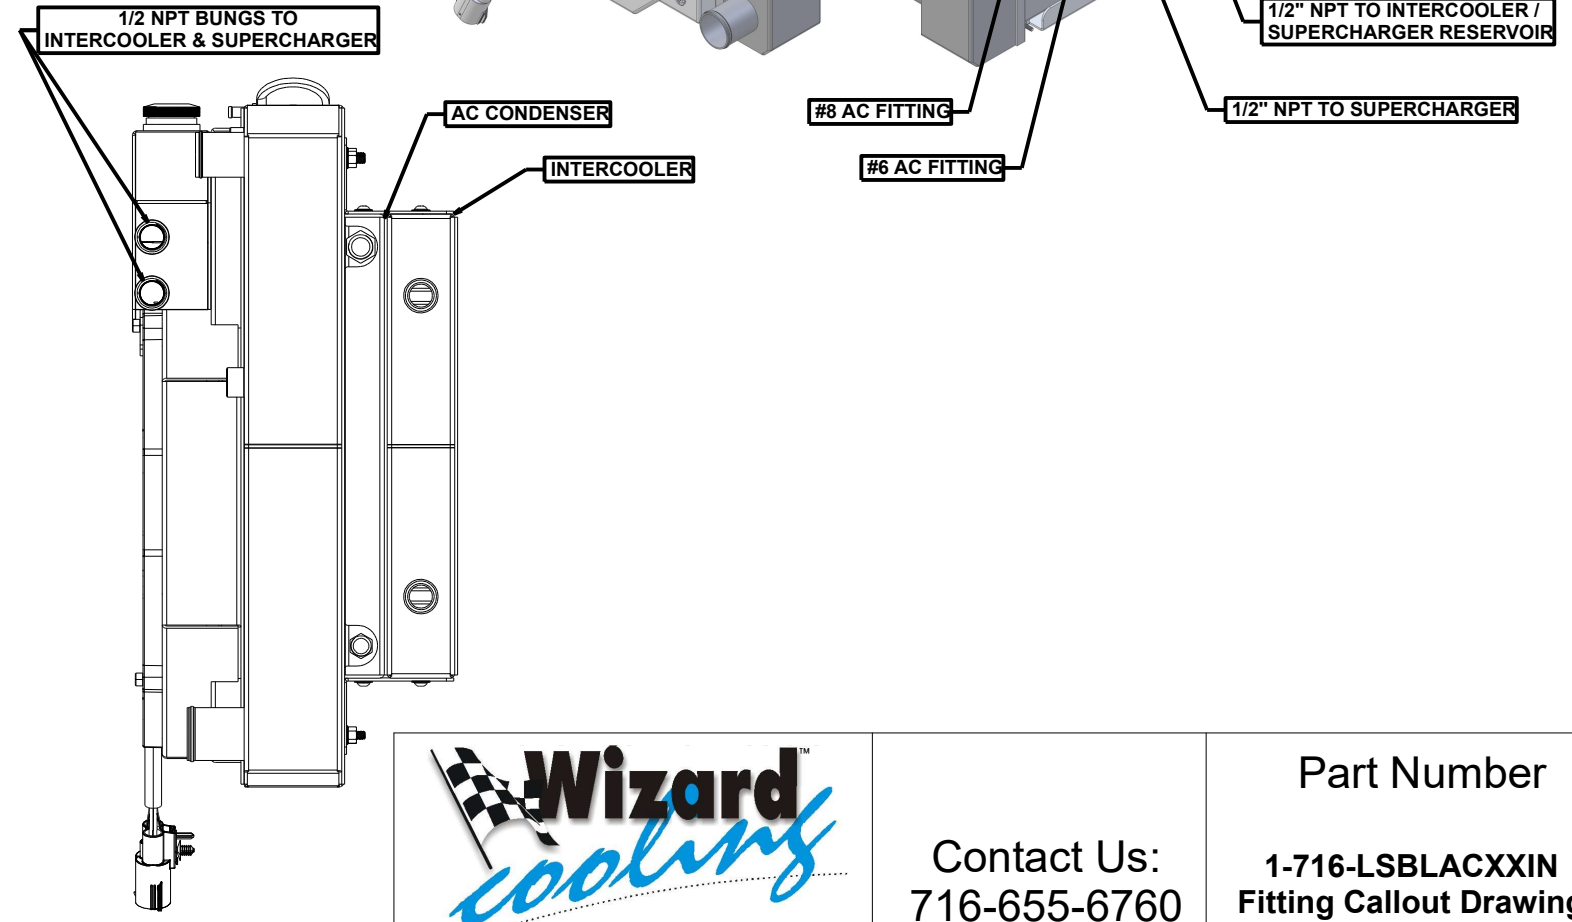

8 7 6 5 4 3 2 1

SKU #	Transmission	Fan Type	Core Size
1-716-112LSBLACXXIN	Automatic	Brushless	UPGRADED (2 Rows of 1.25" Tubes)

Wizard
cooling
Custom Aluminum Radiators
www.wizardcooling.com

Contact Us:
716-655-6760

Part Number
1-716-LSBLACXXIN
Fitting Callout Drawing
Automatic Transmission

8 7 6 5 4 3 2 1