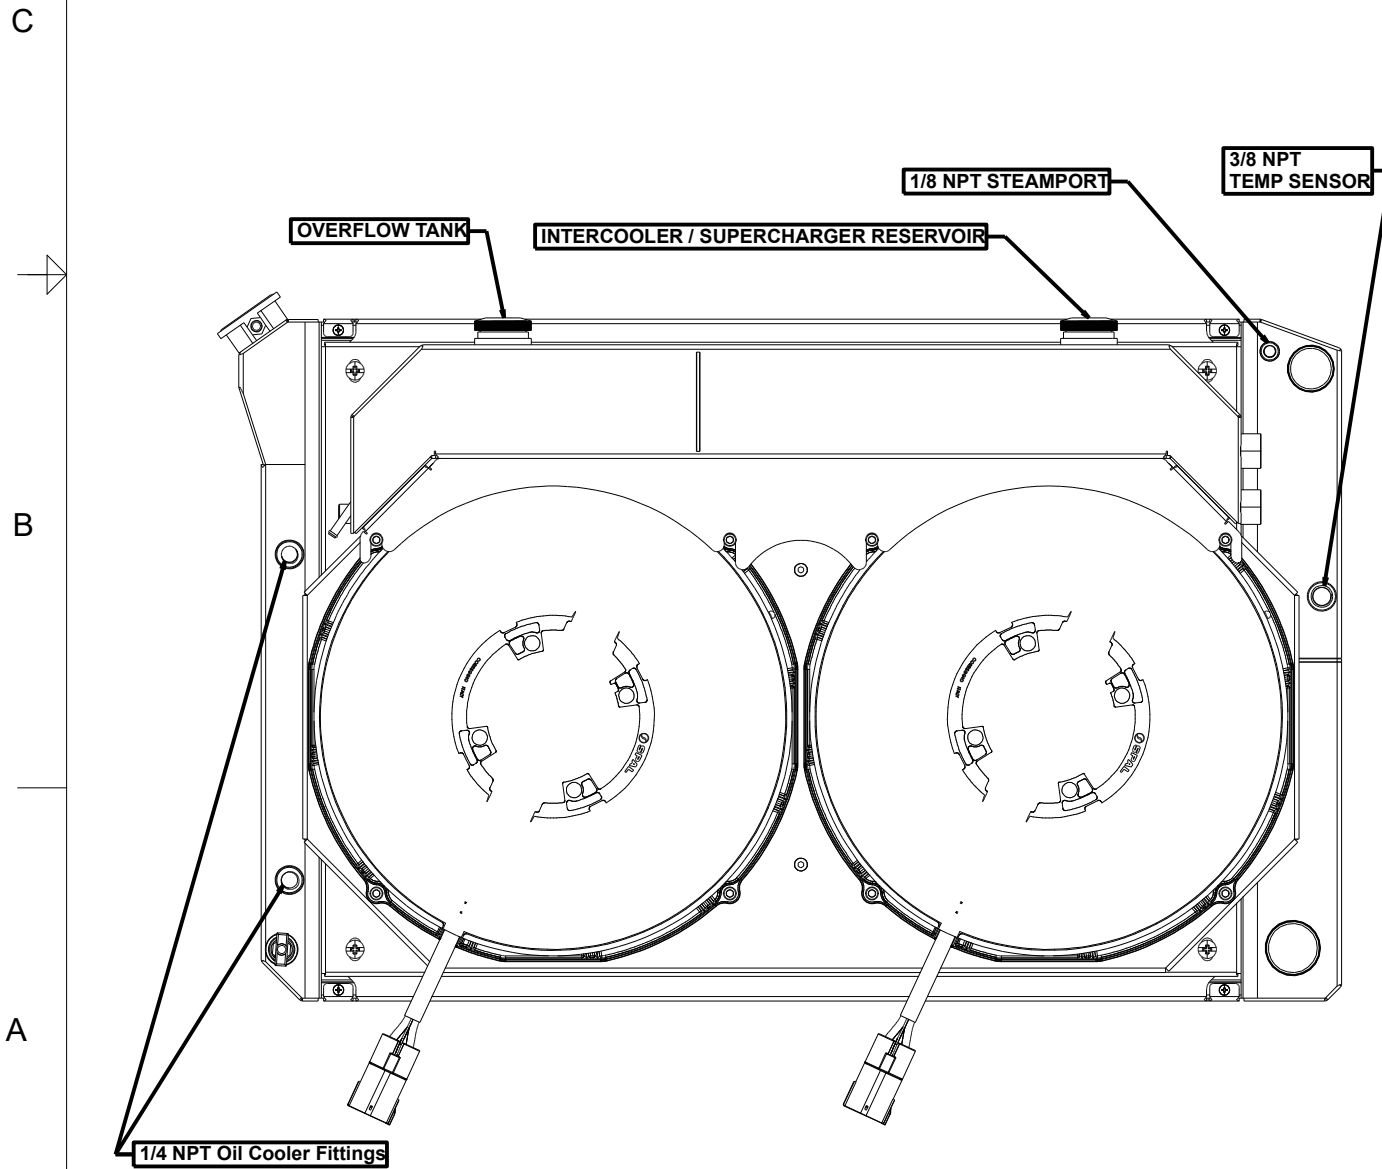

8 7 6 5 4 3 2 1

SKU #	Transmission	Fan Type	Core Size
1-716-112LSBLACXXIN	Automatic	Brushless	UPGRADED (2 Rows of 1.25" Tubes)

Wizard
cooling
Custom Aluminum Radiators
www.wizardcooling.com

Contact Us:
716-655-6760

Part Number
1-716-LSBLACXXIN
Fitting Callout Drawing
Automatic Transmission

8 7 6 5 4 3 2 1