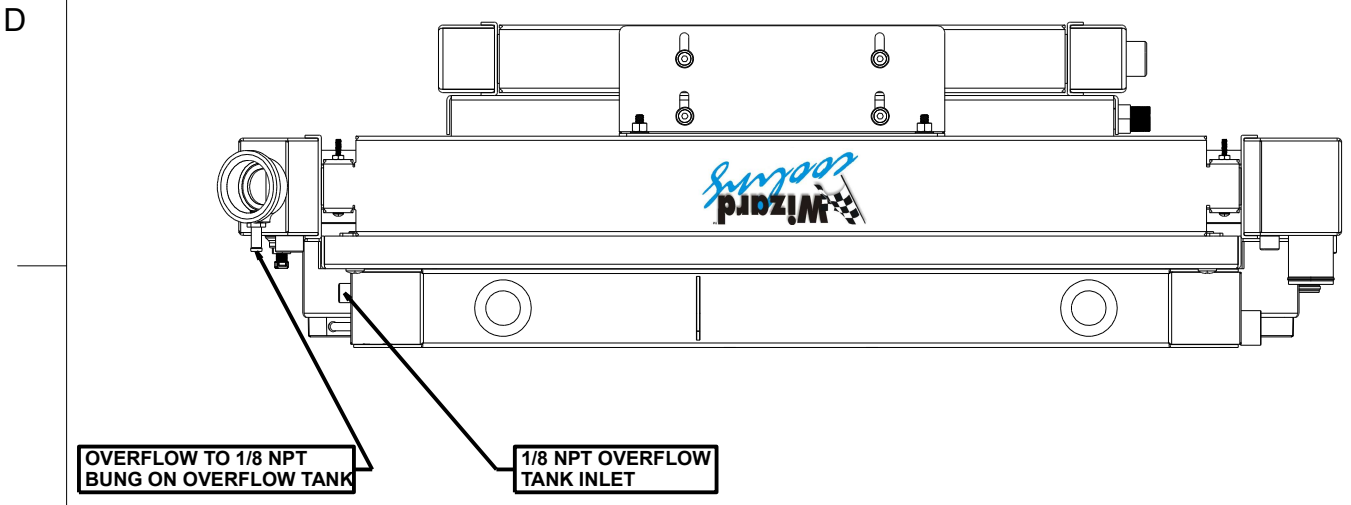

8 7 6 5 4 3 2 1

SKU #	Transmission	Fan Type	Core Size
1-716-112LSBLACXXIN	Automatic	Brushless	UPGRADED (2 Rows of 1.25" Tubes)

Wizard
cooling
Custom Aluminum Radiators
www.wizardcooling.com

Contact Us:
716-655-6760

Part Number
1-716-LSBLACXXIN
Fitting Callout Drawing
Automatic Transmission

8 7 6 5 4 3 2 1