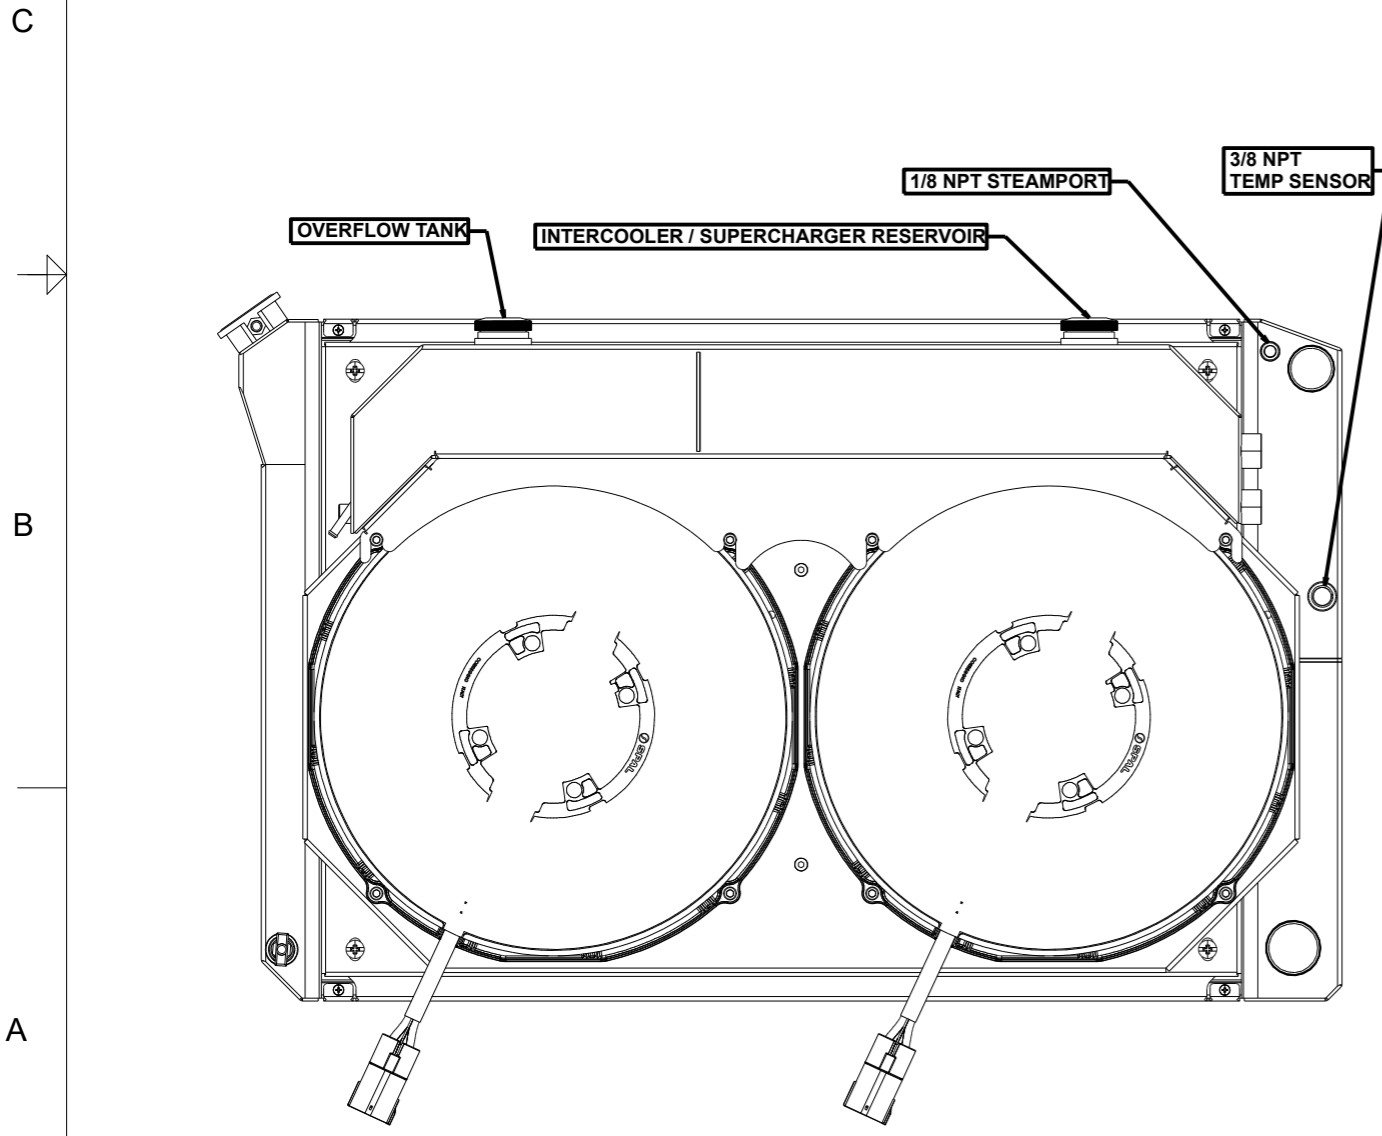

8 7 6 5 4 3 2 1

SKU #	Transmission	Fan Type	Core Size
1-716-102LSBLACXXIN	Manual	Brushless	UPGRADED (2 Rows of 1.25" Tubes)

Wizard
cooling
Custom Aluminum Radiators
www.wizardcooling.com

Contact Us:
716-655-6760

Part Number
1-716-LSBLACXXIN
Fitting Callout Drawing
Manual Transmission

8 7 6 5 4 3 2 1