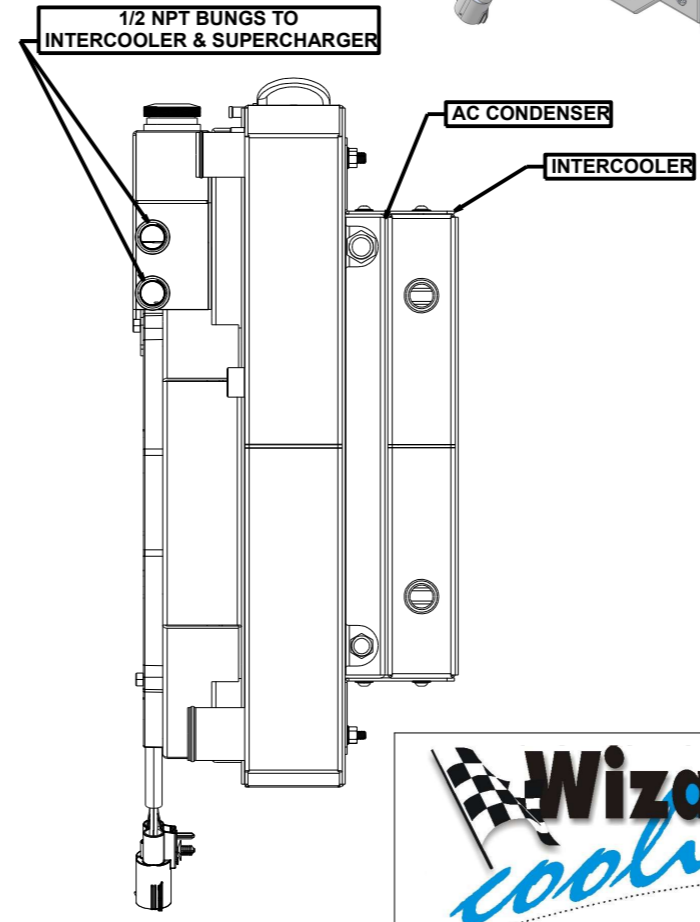

8 7 6 5 4 3 2 1

SKU #	Transmission	Fan Type	Core Size
1-716-102LSBLACXXIN	Manual	Brushless	UPGRADED (2 Rows of 1.25" Tubes)

Wizard
cooling
Custom Aluminum Radiators
www.wizardcooling.com

Contact Us:
716-655-6760

Part Number
1-716-LSBLACXXIN
Fitting Callout Drawing
Manual Transmission

8 7 6 5 4 3 2 1