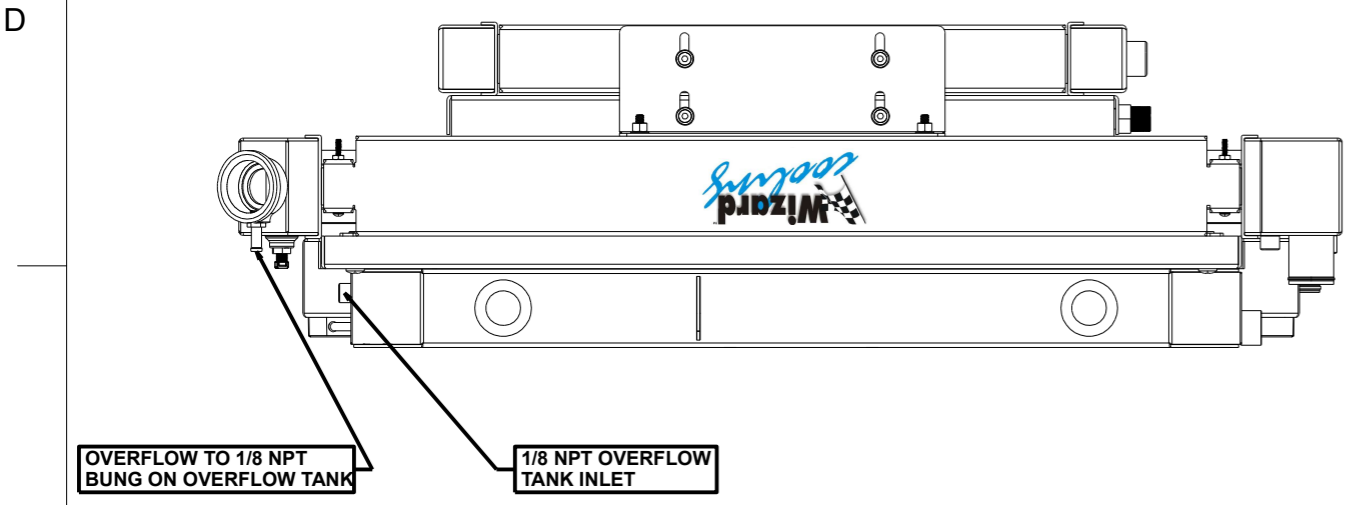

8 7 6 5 4 3 2 1

SKU #	Transmission	Fan Type	Core Size
1-716-102LSBLACXXIN	Manual	Brushless	UPGRADED (2 Rows of 1.25" Tubes)

Wizard
cooling
Custom Aluminum Radiators
www.wizardcooling.com

Contact Us:
716-655-6760

Part Number
1-716-LSBLACXXIN
Fitting Callout Drawing
Manual Transmission

8 7 6 5 4 3 2 1