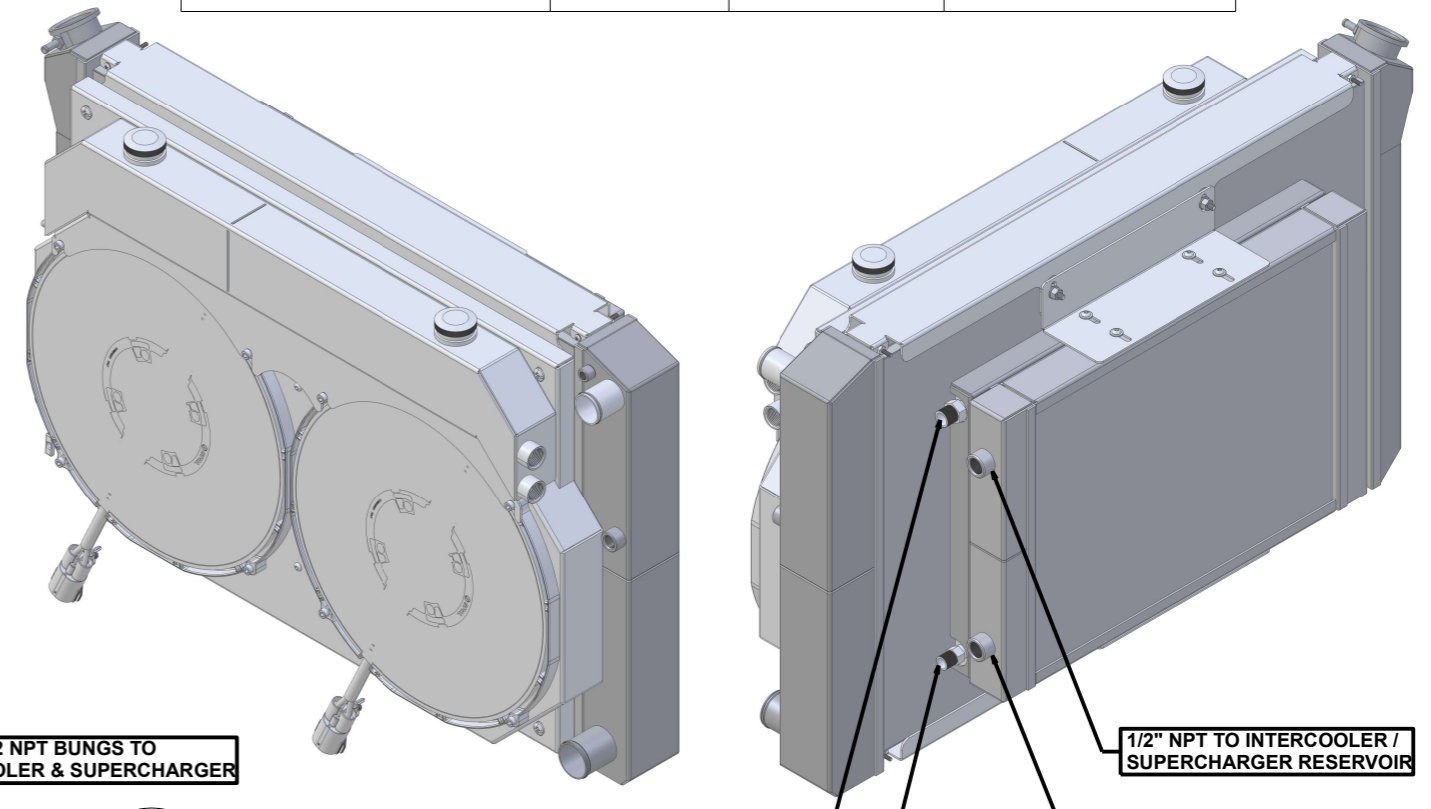

8 7 6 5 4 3 2 1

SKU #	Transmission	Fan Type	Core Size
1-716-102LSBLACXXIN	Manual	Brushless	UPGRADED (2 Rows of 1.25" Tubes)

Wizard
cooling
Custom Aluminum Radiators
www.wizardcooling.com

Contact Us:
716-655-6760

Part Number
1-716-LSBLACXXIN
Fitting Callout Drawing
Manual Transmission

8 7 6 5 4 3 2 1