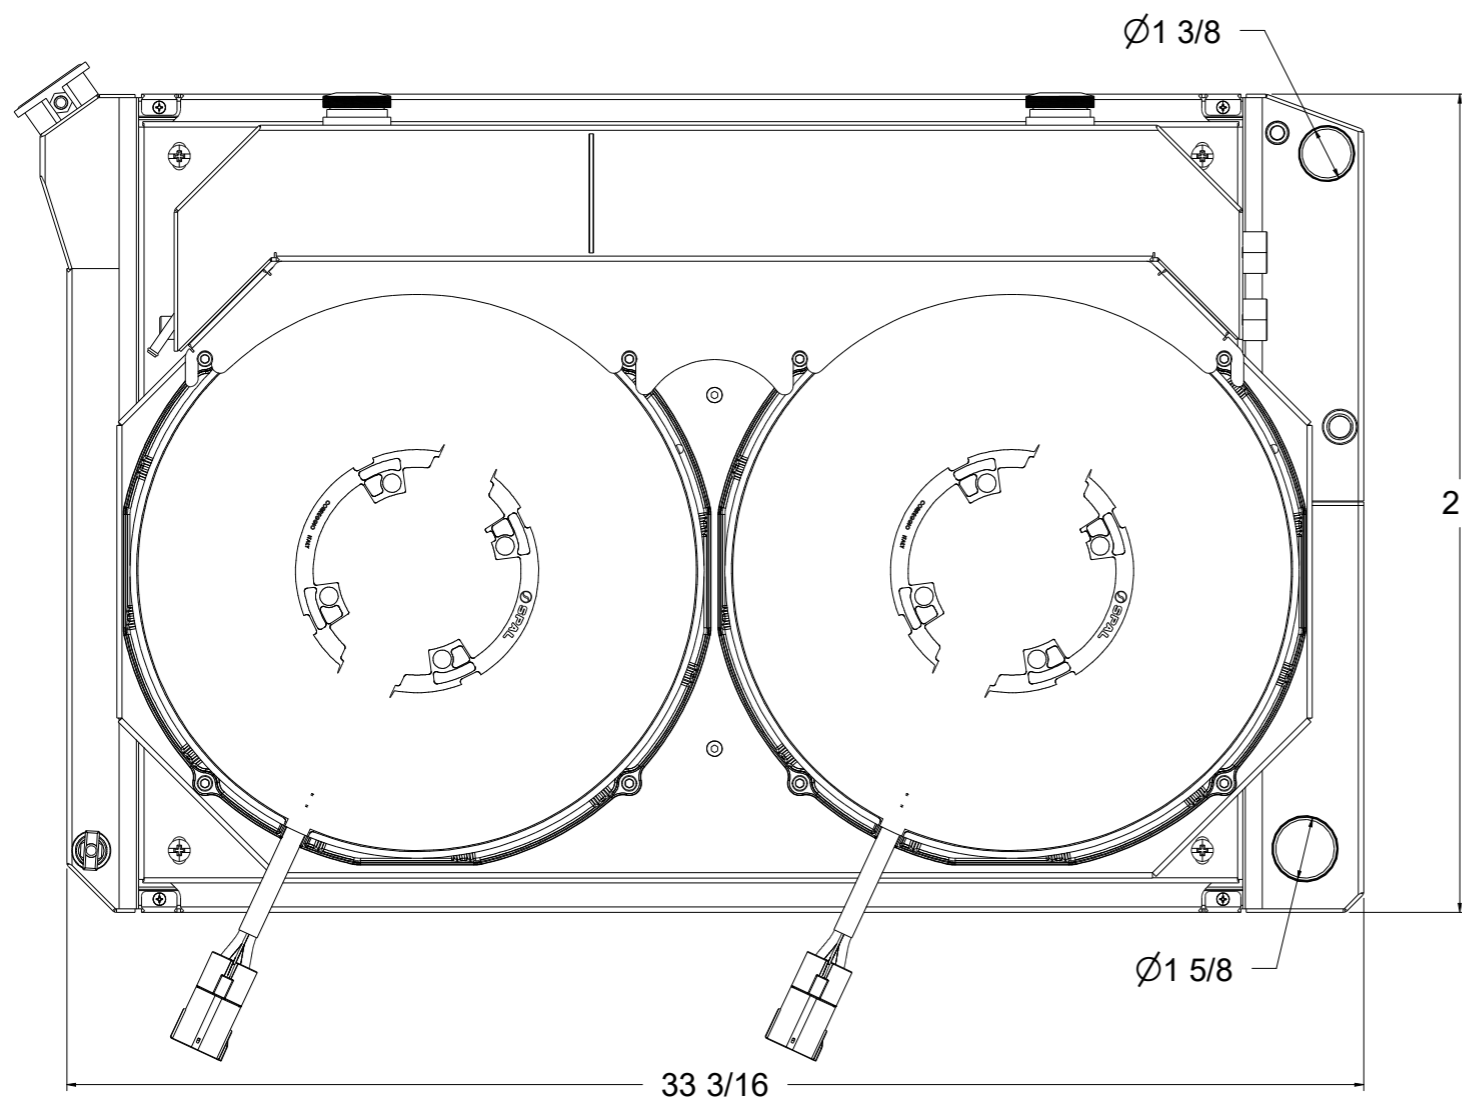

SKU #	Transmission	Fan Type	Core Size
1-716-102LSBLACXXIN	Manual	Brushless	UPGRADED (2 Rows of 1.25" Tubes)

 Custom Aluminum Radiators
www.wizardcooling.com

Contact Us:
 716-655-6760

Part Number
 1-716-LSBLACXXIN
 Manual Transmission