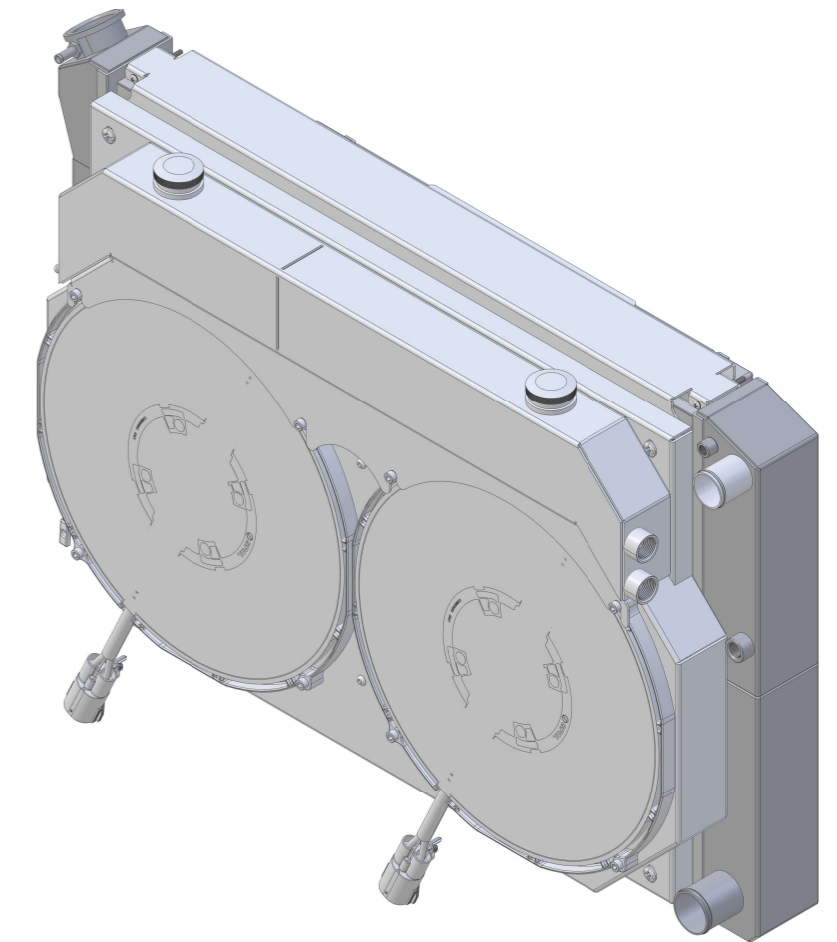

SKU #	Transmission	Fan Type	Core Size
1-716-102LSBLACXXIN	Manual	Brushless	UPGRADED (2 Rows of 1.25" Tubes)

 Custom Aluminum Radiators
www.wizardcooling.com

Contact Us:
 716-655-6760

Part Number
 1-716-LSBLACXXIN
 Manual Transmission