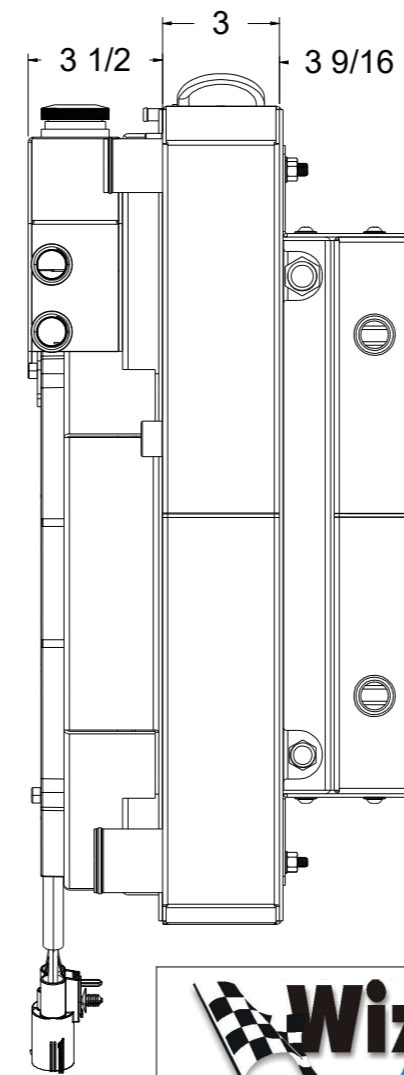

SKU #	Transmission	Fan Type	Core Size
1-716-102LSBLACXXIN	Manual	Brushless	UPGRADED (2 Rows of 1.25" Tubes)

 Custom Aluminum Radiators
www.wizardcooling.com

Contact Us:
 716-655-6760

Part Number
 1-716-LSBLACXXIN
 Manual Transmission