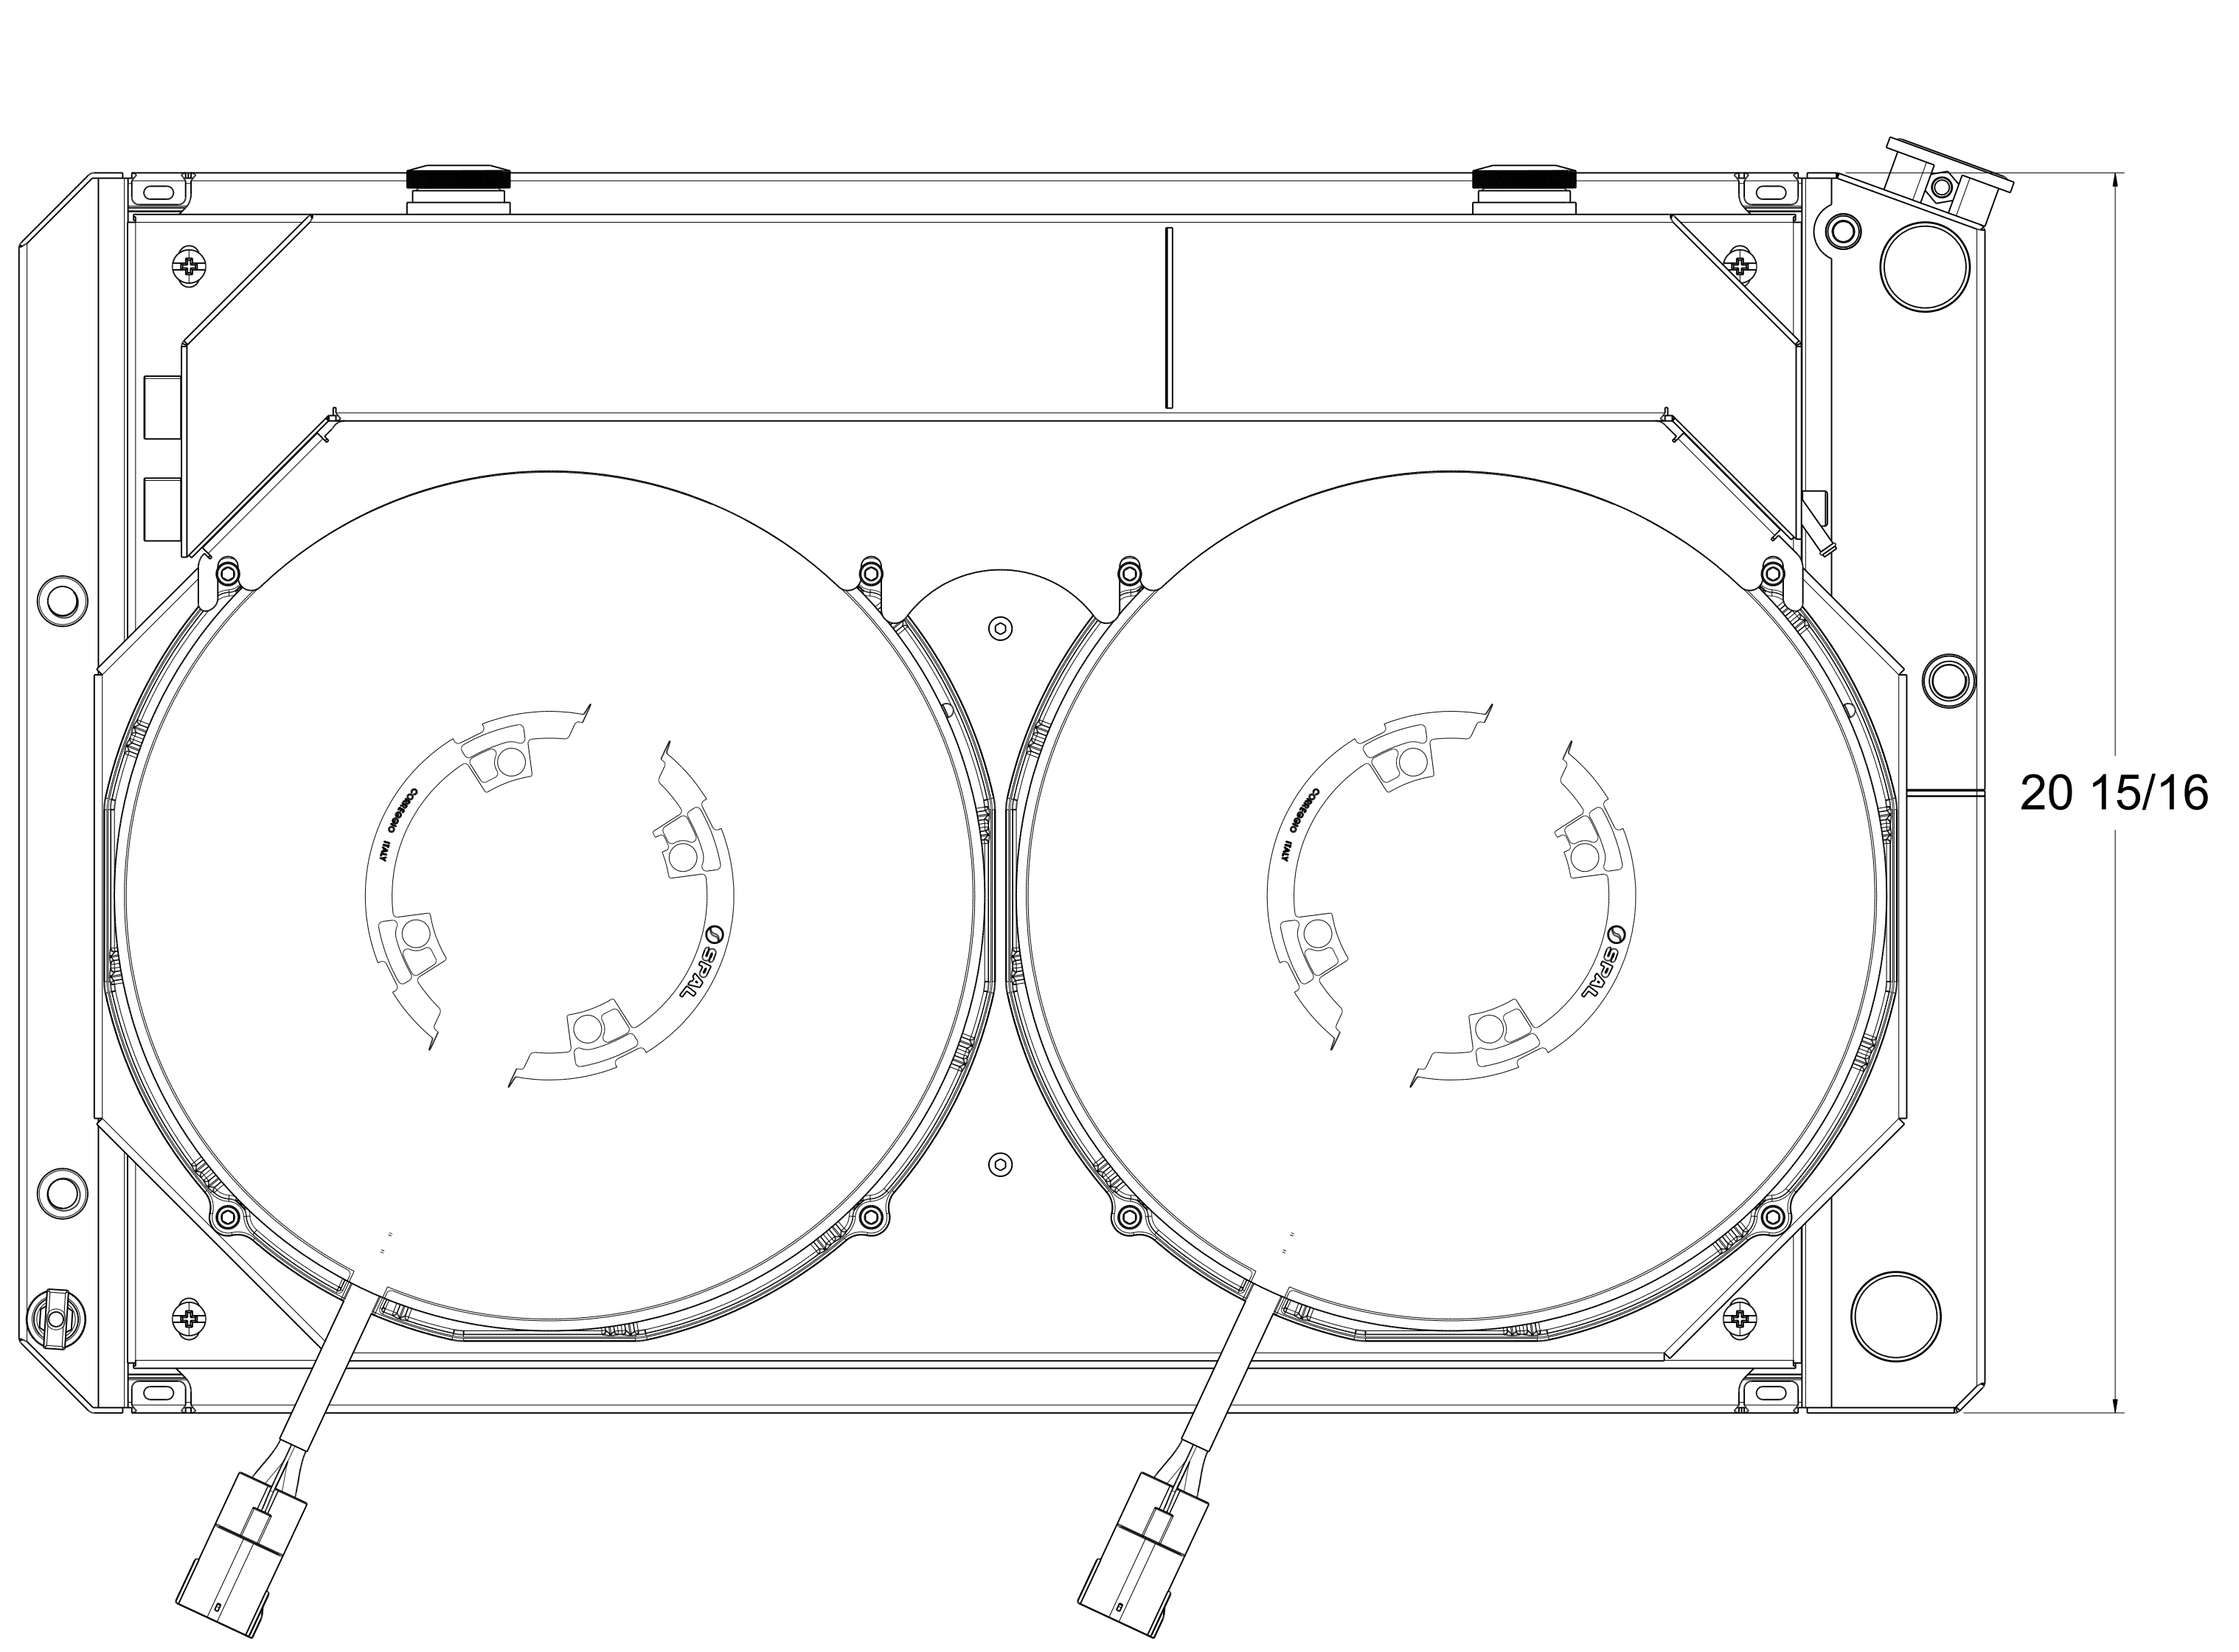

Assembly Part #	Transmission	Fan Type	Core Type
1-716-112LTBLACINXX 300W	Automatic	14" Brushless 300 Watt	Standard (2 Rows of 1" Tubes)
1-716-112LTBLACINXX 500W	Automatic	14" Brushless 500 Watt	
1-716-212LTBLACINXX 300W	Automatic	14" Brushless 300 Watt	Upgraded (2 Rows of 1.25" Tubes)
1-716-212LTBLACINXX 500W	Automatic	14" Brushless 500 Watt	