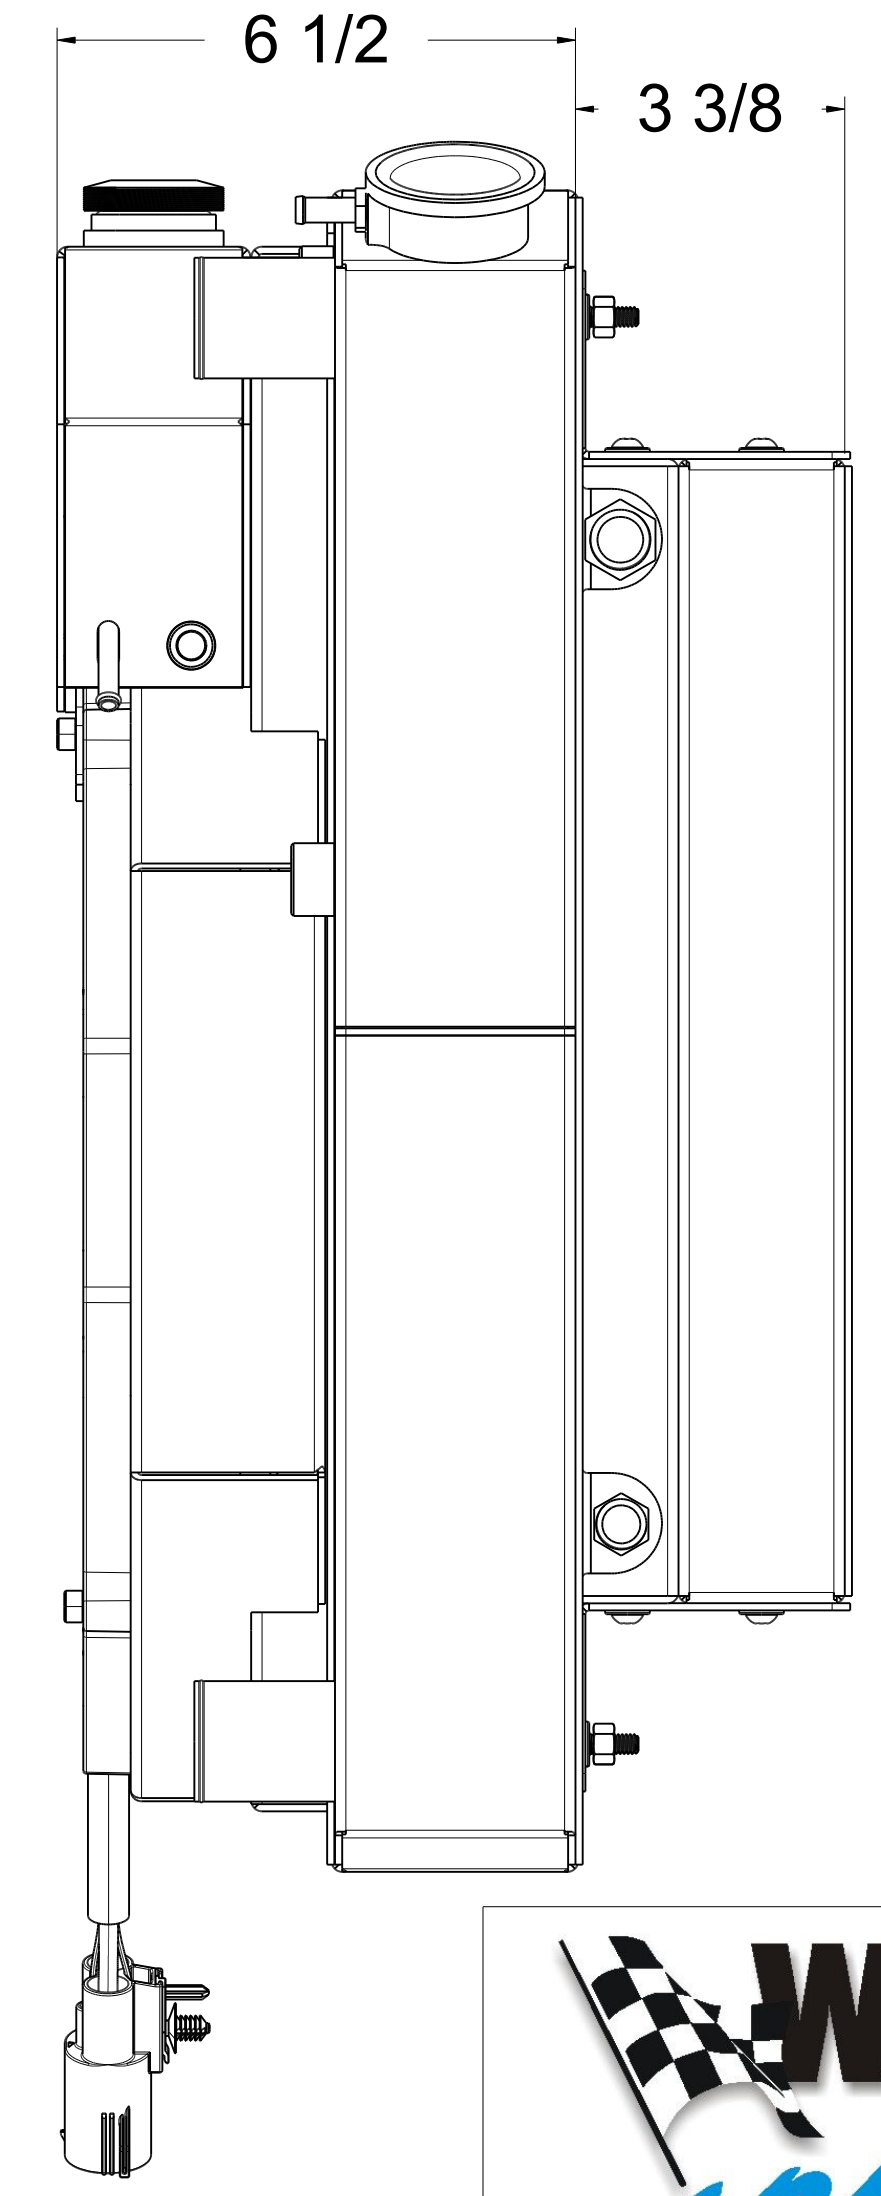

Assembly Part #	Transmission	Fan Type	Core Type
1-716-112LTBLACINXX 300W	Automatic	14" Brushless 300 Watt	Standard (2 Rows of 1" Tubes)
1-716-112LTBLACINXX 500W	Automatic	14" Brushless 500 Watt	
1-716-212LTBLACINXX 300W	Automatic	14" Brushless 300 Watt	Upgraded (2 Rows of 1.25" Tubes)
1-716-212LTBLACINXX 500W	Automatic	14" Brushless 500 Watt	