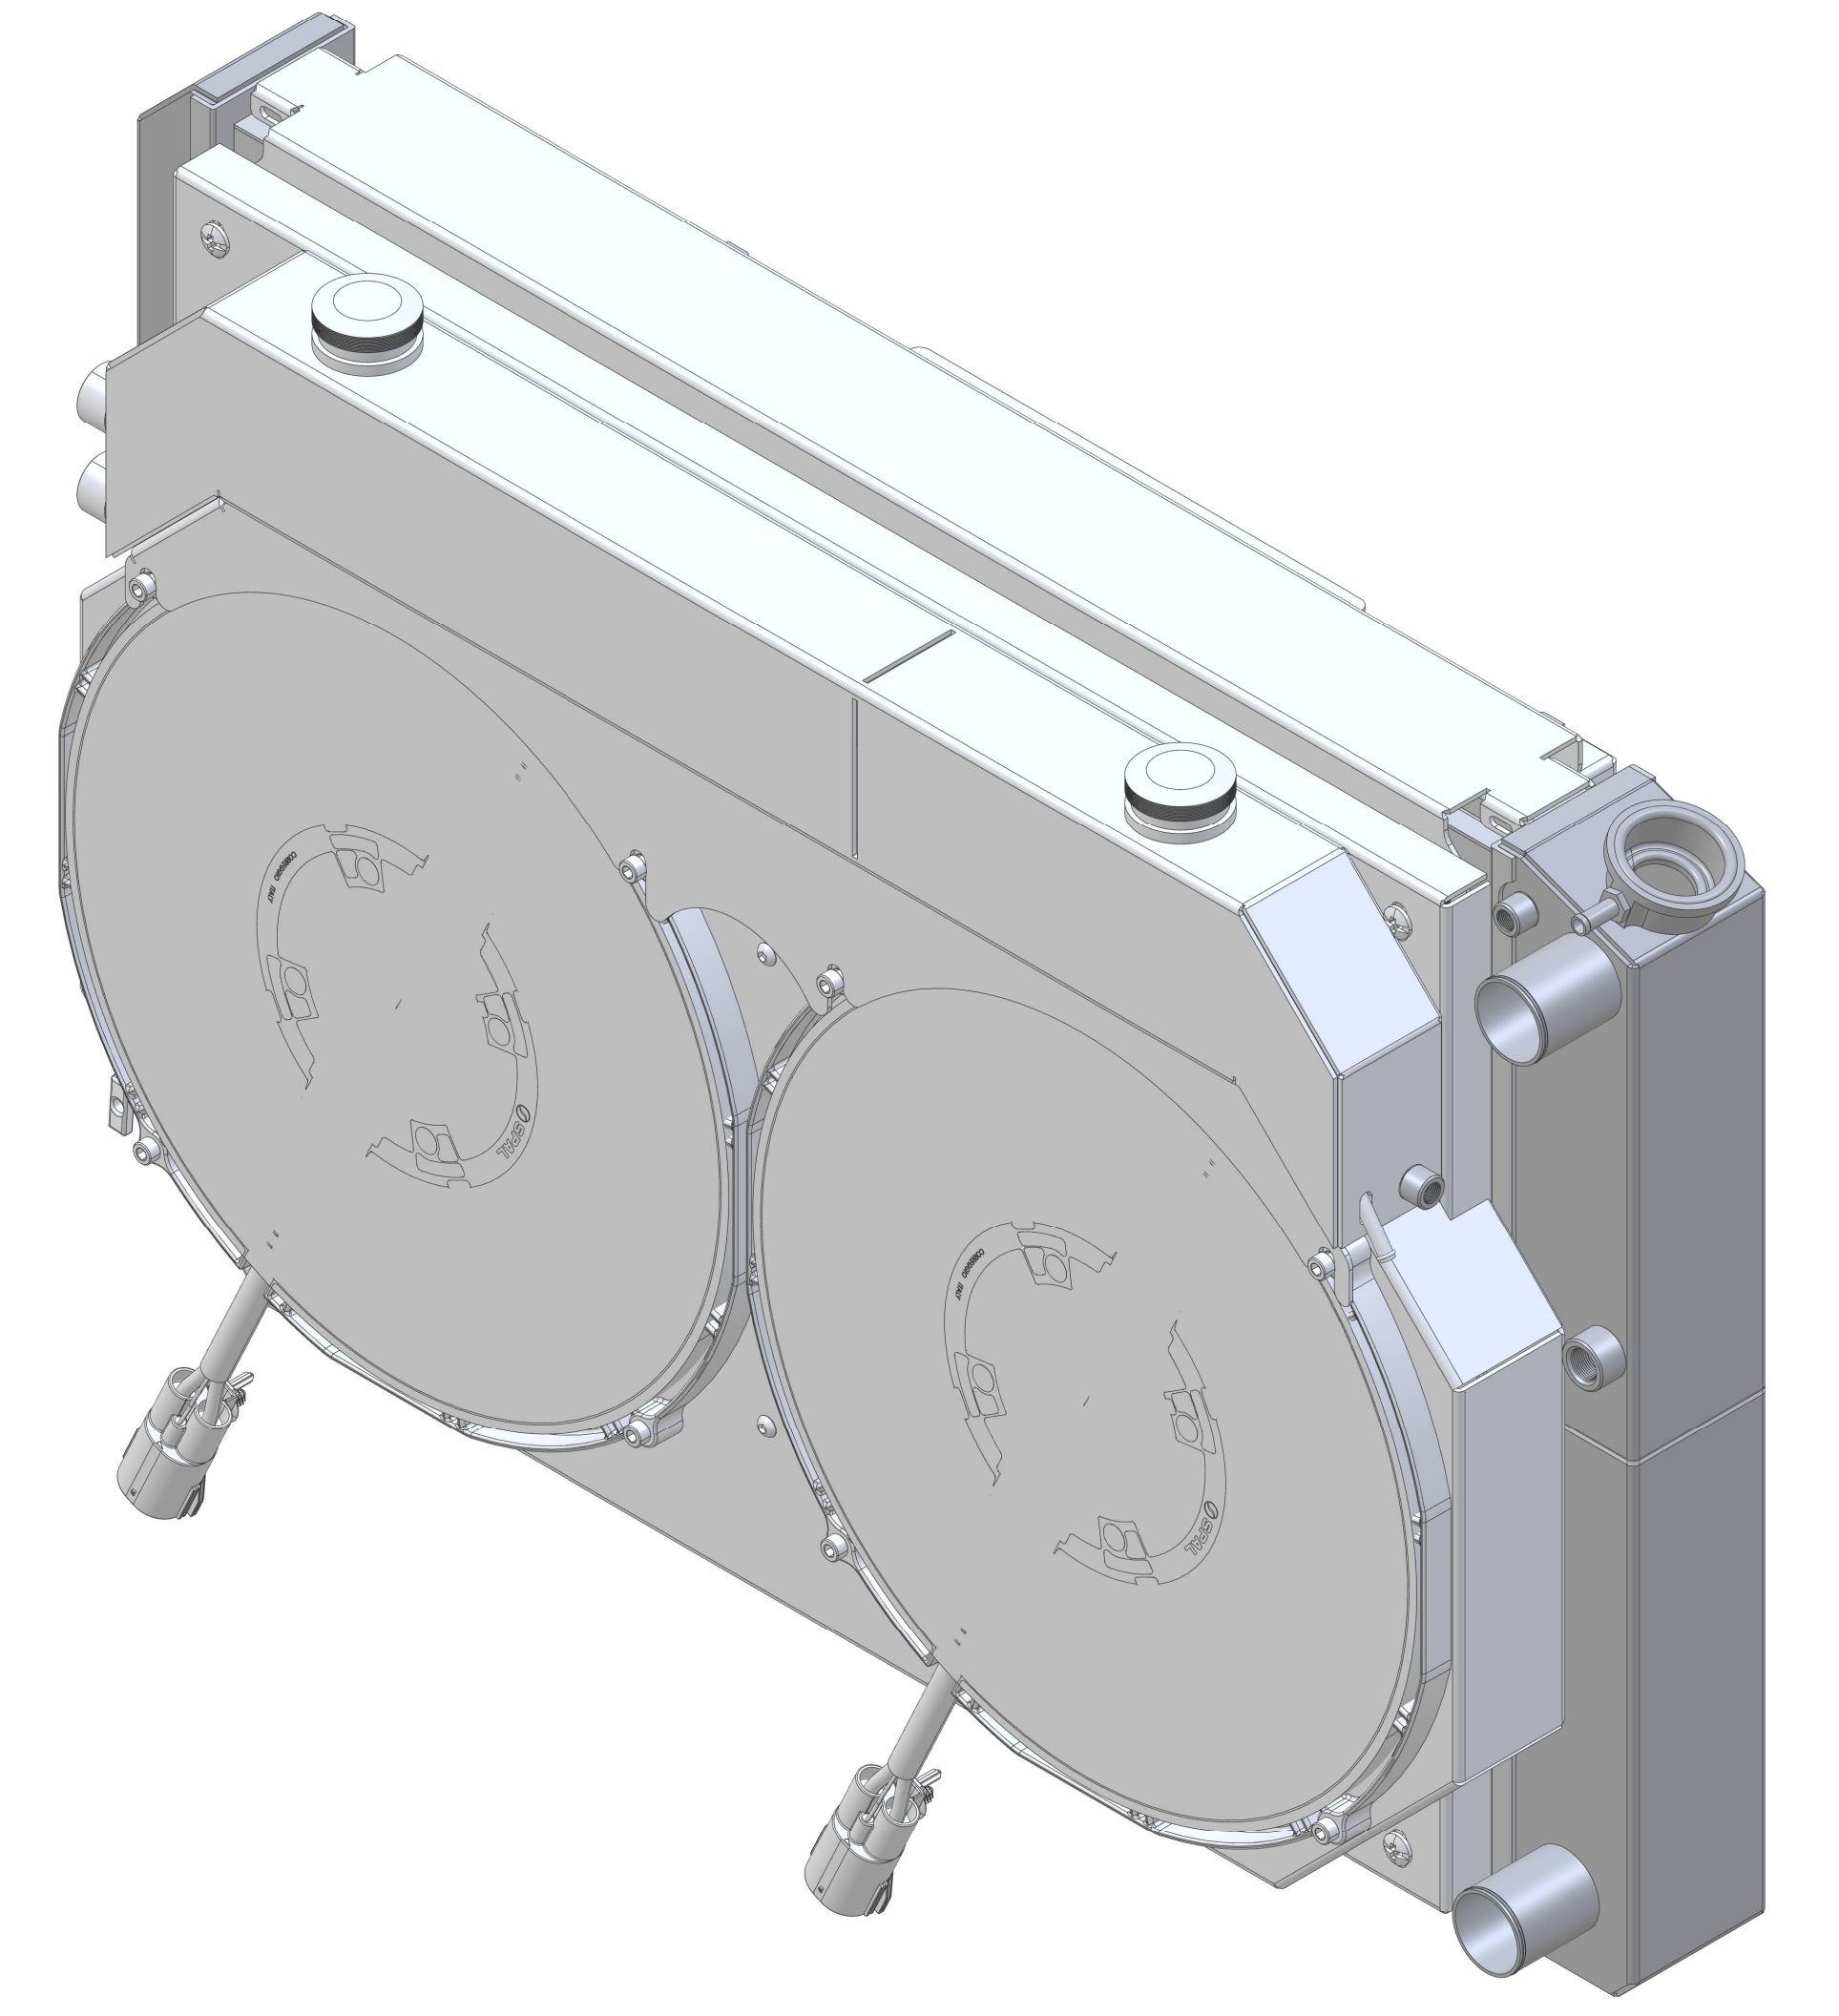

Assembly Part #	Transmission	Fan Type	Core Type
1-716-112LTBLACINXX 300W	Automatic	14" Brushless 300 Watt	Standard (2 Rows of 1" Tubes)
1-716-112LTBLACINXX 500W	Automatic	14" Brushless 500 Watt	
1-716-212LTBLACINXX 300W	Automatic	14" Brushless 300 Watt	Upgraded (2 Rows of 1.25" Tubes)
1-716-212LTBLACINXX 500W	Automatic	14" Brushless 500 Watt	