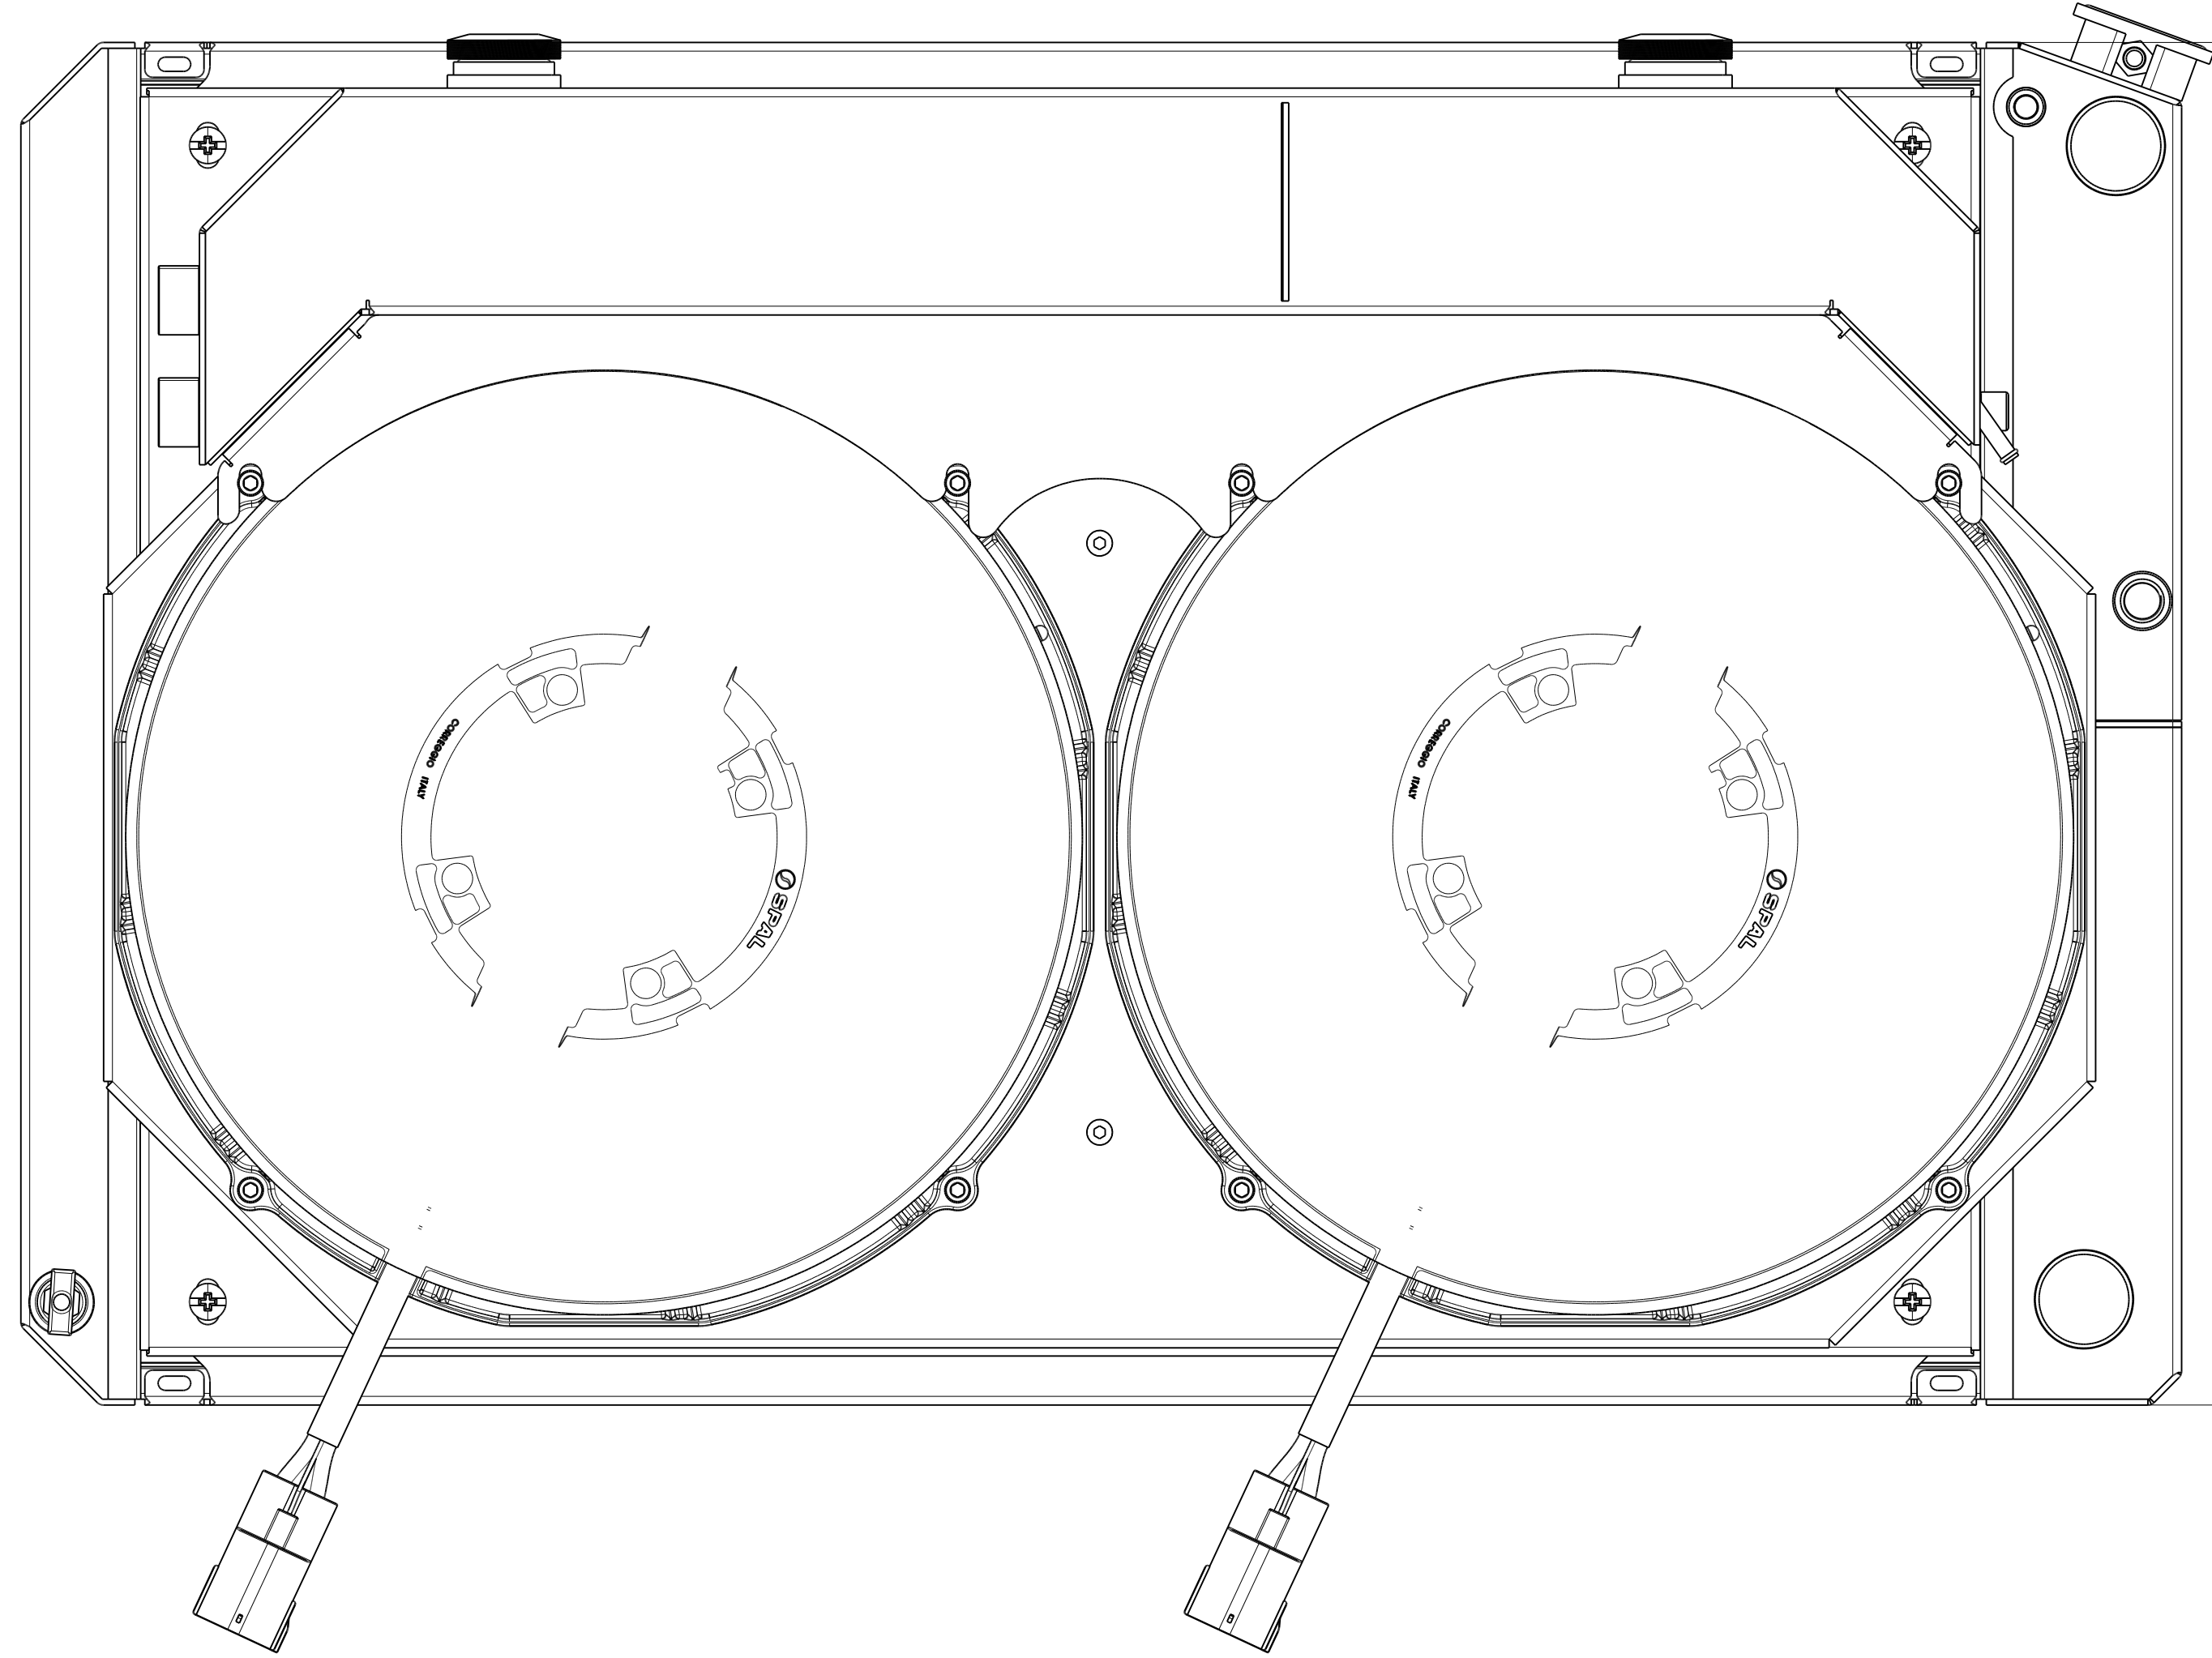

Assembly Part #	Transmission	Fan Type	Core Type
1-716-102LTBLACINXX 300W	Manual	14" Brushless 300 Watt	Standard (2 Rows of 1" Tubes)
1-716-102LTBLACINXX 500W	Manual	14" Brushless 500 Watt	
1-716-202LTBLACINXX 300W	Manual	14" Brushless 300 Watt	Upgraded (2 Rows of 1.25" Tubes)
1-716-202LTBLACINXX 500W	Manual	14" Brushless 500 Watt	