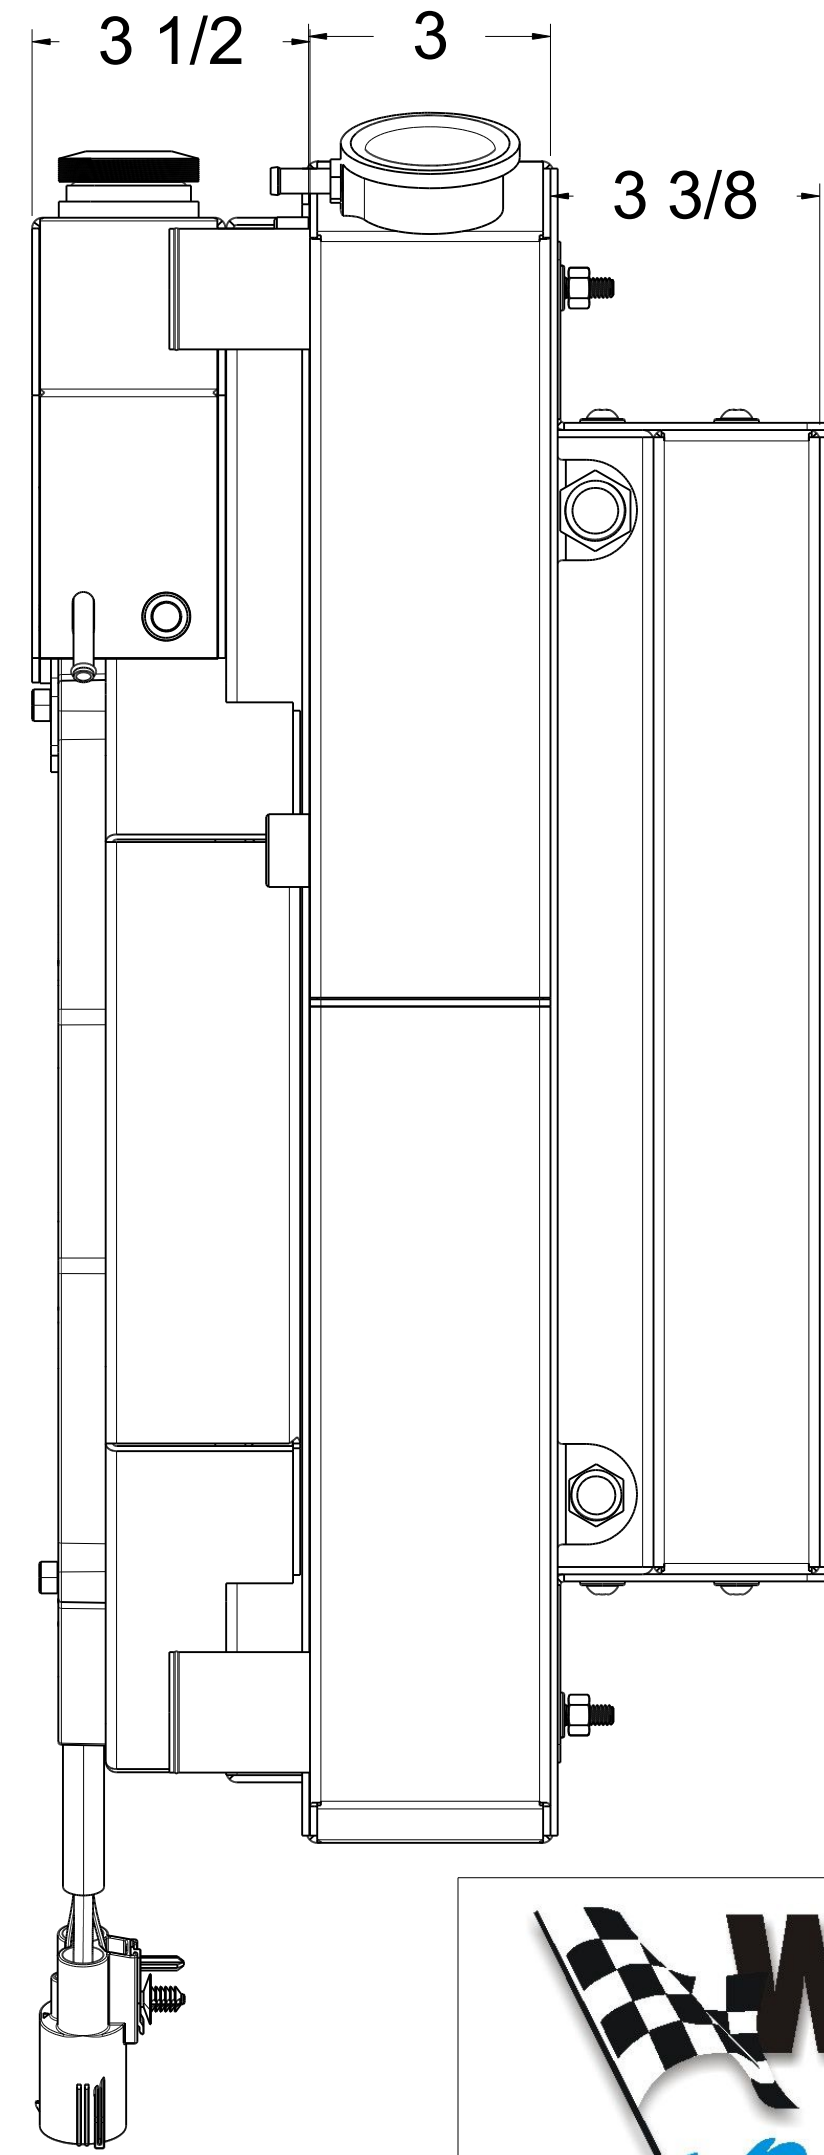

Assembly Part #	Transmission	Fan Type	Core Type
1-716-102LTBLACINXX 300W	Manual	14" Brushless 300 Watt	Standard (2 Rows of 1" Tubes)
1-716-102LTBLACINXX 500W	Manual	14" Brushless 500 Watt	
1-716-202LTBLACINXX 300W	Manual	14" Brushless 300 Watt	Upgraded (2 Rows of 1.25" Tubes)
1-716-202LTBLACINXX 500W	Manual	14" Brushless 500 Watt	