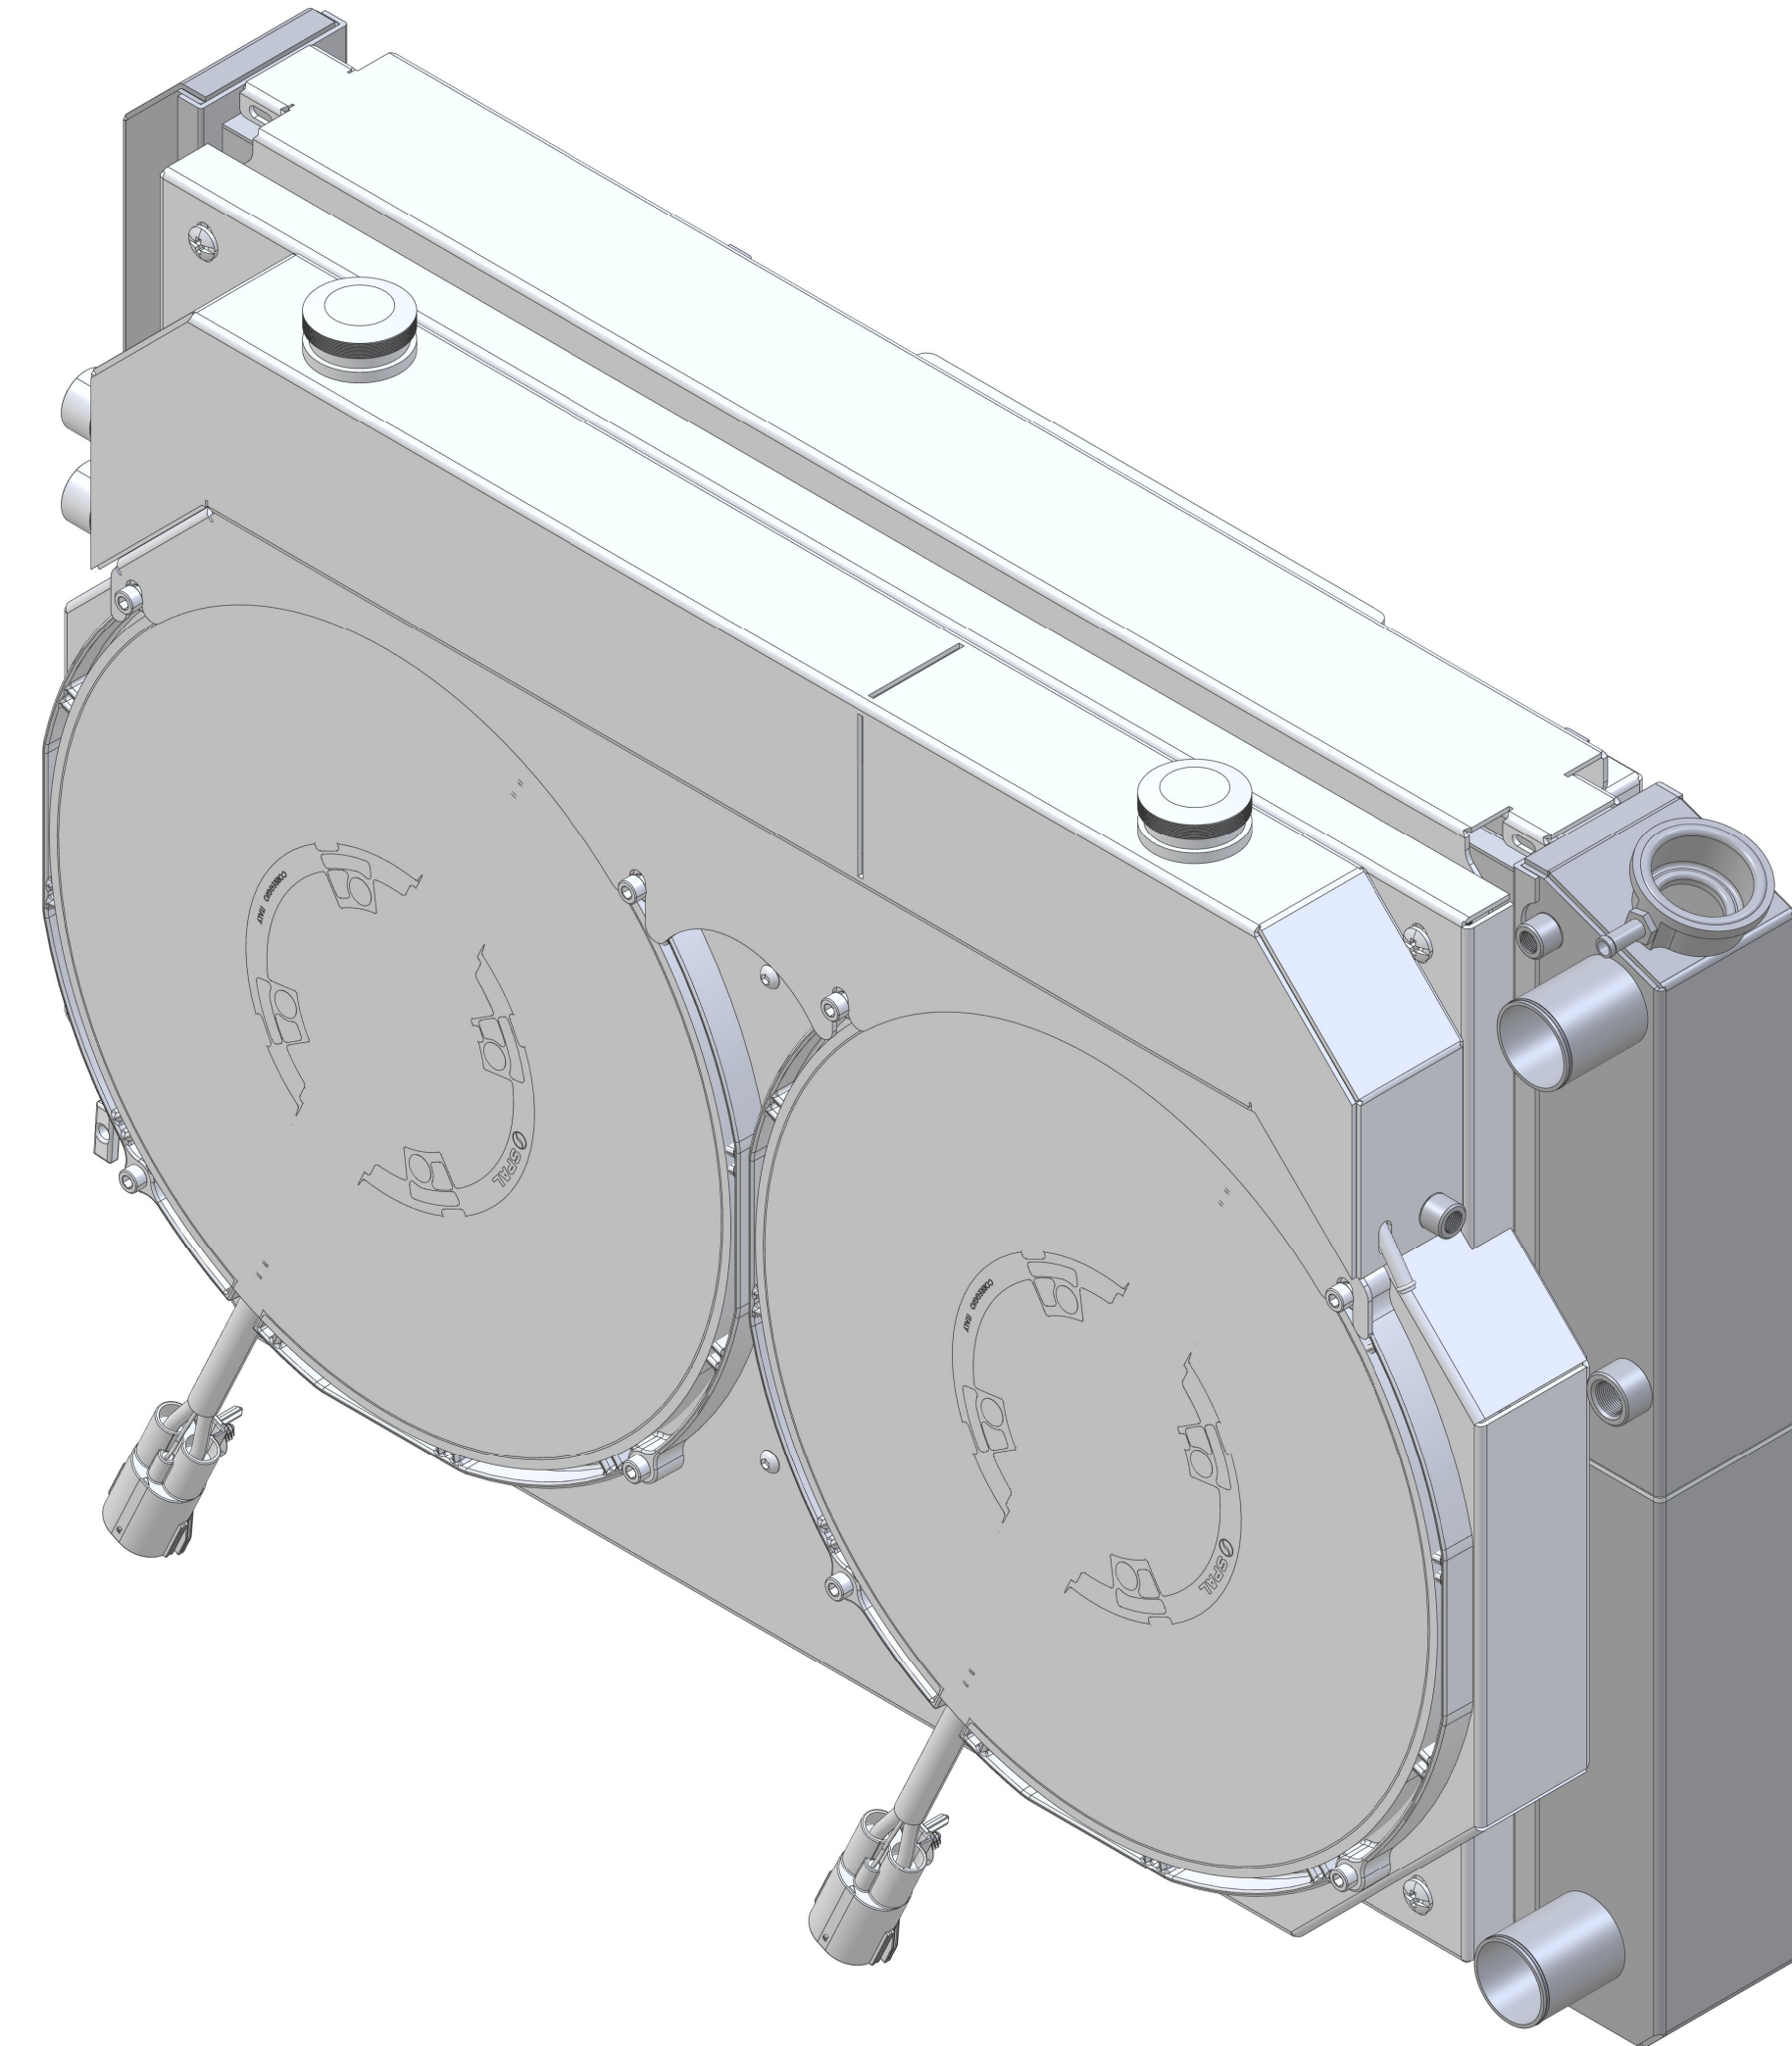

Assembly Part #	Transmission	Fan Type	Core Type
1-716-102LTBLACINXX 300W	Manual	14" Brushless 300 Watt	Standard (2 Rows of 1" Tubes)
1-716-102LTBLACINXX 500W	Manual	14" Brushless 500 Watt	
1-716-202LTBLACINXX 300W	Manual	14" Brushless 300 Watt	Upgraded (2 Rows of 1.25" Tubes)
1-716-202LTBLACINXX 500W	Manual	14" Brushless 500 Watt	