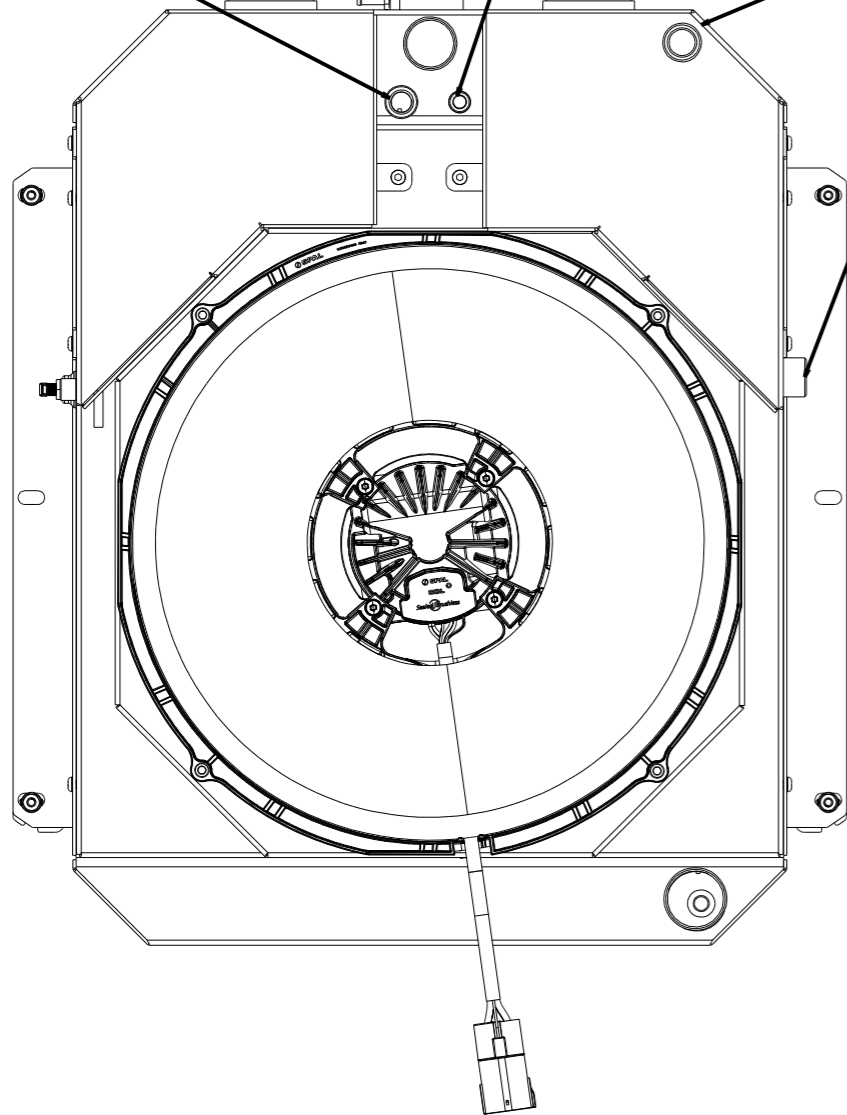

8 7 6 5 4 3 2 1

D

D

C

C

1/8 NPT OVERFLOW TANK INLET
 OVERFLOW TO 1/8 NPT BUNG ON OVERFLOW TANK
 OVERFLOW TANK
 3/8 NPT TEMP SENSOR
 1/8 NPT STEAMPORIT
 INTERCOOLER / SUPERCHARGER RESERVOIR
 1/2 NPT BUNGS TO INTERCOOLER & SUPERCHARGER

#8 AC FITTING
 #6 AC FITTING
 1/2" NPT TO INTERCOOLER / SUPERCHARGER RESERVOIR
 1/2" NPT TO SUPERCHARGER

B

B

AC CONDENSER
 INTERCOOLER

B

B

| SKU # | Transmission | Fan Type | Core Size |
|-----------------------|--------------|-----------|-------------------------------------|
| 1-80080-208LSBLACINXX | Manual | Brushless | UPGRADED (2 Rows of 1.25" Tubes) |

A

A

8 7 6 5 4 3 2 1

Contact Us:
716-655-6760

Part Number
1-80080-LSBLACINXX
Fitting Callout Drawing
Manual Transmission