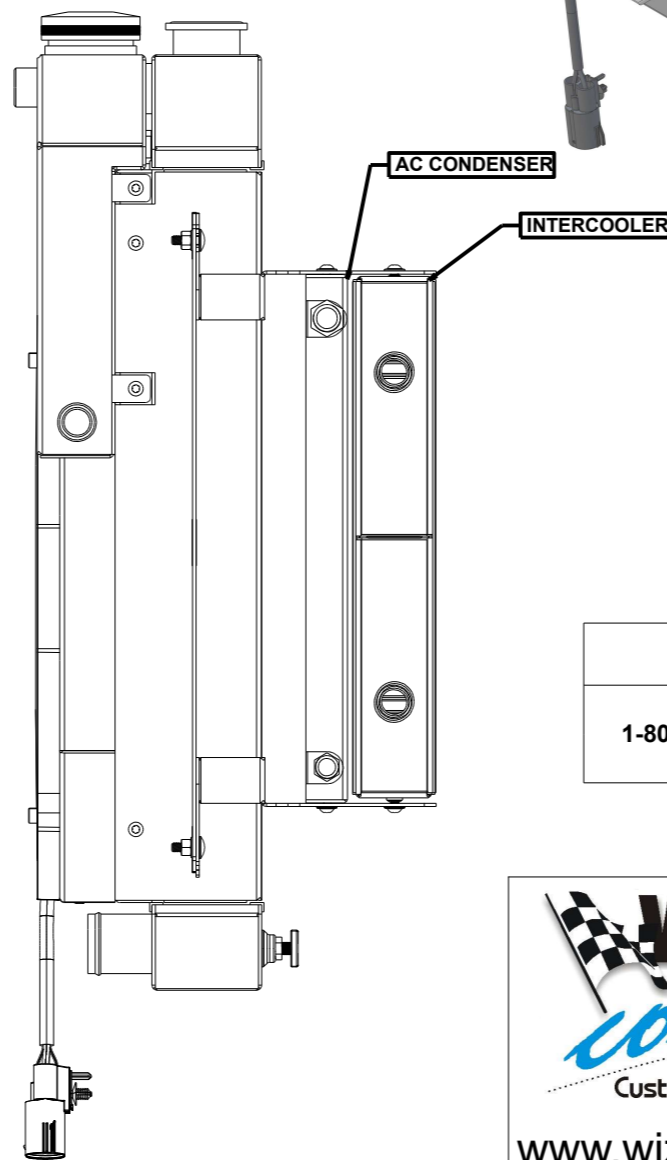

8 7 6 5 4 3 2 1

D

D

C

C

1/8 NPT OVERFLOW TANK INLET
 OVERFLOW TO 1/8 NPT BUNG ON OVERFLOW TANK
 OVERFLOW TANK
 3/8 NPT TEMP SENSOR
 1/8 NPT STEAMPORIT
 INTERCOOLER / SUPERCHARGER RESERVOIR
 1/2 NPT BUNGS TO INTERCOOLER & SUPERCHARGER

#8 AC FITTING
 #6 AC FITTING
 1/2" NPT TO INTERCOOLER / SUPERCHARGER RESERVOIR
 1/2" NPT TO SUPERCHARGER

B

B

AC CONDENSER
 INTERCOOLER

B

B

| SKU # | Transmission | Fan Type | Core Size |
|-----------------------|--------------|-----------|-------------------------------------|
| 1-80080-208LSBLACINXX | Manual | Brushless | UPGRADED (2 Rows of 1.25" Tubes) |

A

A

8 7 6 5 4 3 2 1

Contact Us:
716-655-6760

Part Number
1-80080-LSBLACINXX
Fitting Callout Drawing
Manual Transmission