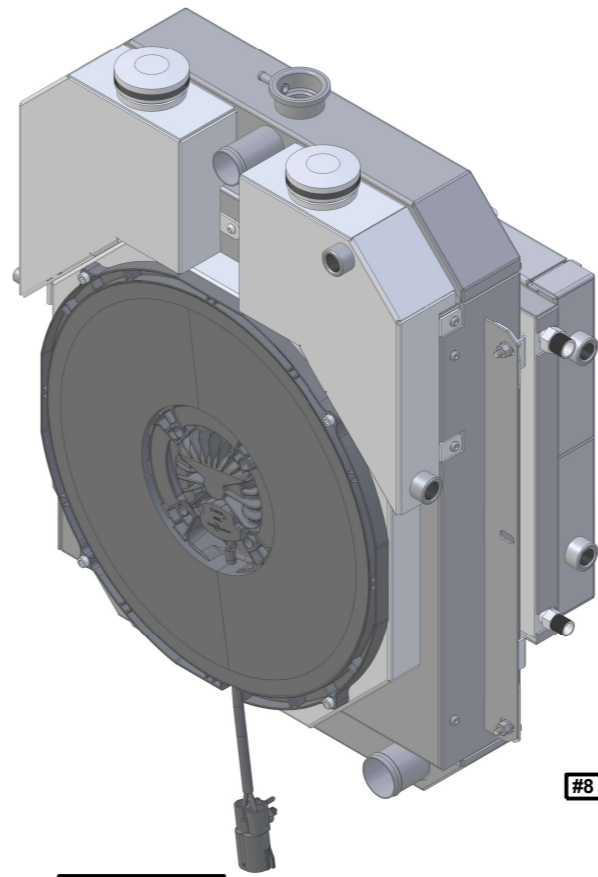

8 7 6 5 4 3 2 1

D

D

C

C

1/8 NPT OVERFLOW TANK INLET
 OVERFLOW TO 1/8 NPT BUNG ON OVERFLOW TANK
 OVERFLOW TANK
 3/8 NPT TEMP SENSOR
 1/8 NPT STEAMPORIT
 INTERCOOLER / SUPERCHARGER RESERVOIR
 1/2 NPT BUNGS TO INTERCOOLER & SUPERCHARGER

#8 AC FITTING
 #6 AC FITTING
 1/2" NPT TO INTERCOOLER / SUPERCHARGER RESERVOIR
 1/2" NPT TO SUPERCHARGER

B

B

AC CONDENSER
 INTERCOOLER

B

B

| SKU # | Transmission | Fan Type | Core Size |
|-----------------------|--------------|-----------|-------------------------------------|
| 1-80080-208LSBLACINXX | Manual | Brushless | UPGRADED (2 Rows of 1.25" Tubes) |

A

A

8 7 6 5 4 3 2 1

Contact Us:
716-655-6760

Part Number
1-80080-LSBLACINXX
Fitting Callout Drawing
Manual Transmission