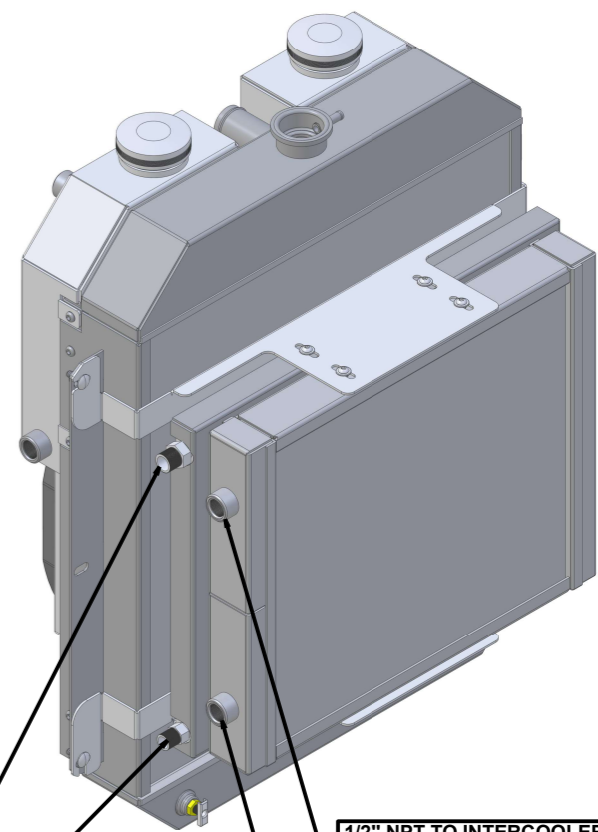

8 7 6 5 4 3 2 1

D

D

C

C

1/8 NPT OVERFLOW TANK INLET
 OVERFLOW TO 1/8 NPT BUNG ON OVERFLOW TANK
 OVERFLOW TANK
 3/8 NPT TEMP SENSOR
 1/8 NPT STEAMPORIT
 INTERCOOLER / SUPERCHARGER RESERVOIR
 1/2 NPT BUNGS TO INTERCOOLER & SUPERCHARGER

#8 AC FITTING
 #6 AC FITTING
 1/2" NPT TO INTERCOOLER / SUPERCHARGER RESERVOIR
 1/2" NPT TO SUPERCHARGER

B

B

AC CONDENSER
 INTERCOOLER

B

B

| SKU # | Transmission | Fan Type | Core Size |
|-----------------------|--------------|-----------|-------------------------------------|
| 1-80080-208LSBLACINXX | Manual | Brushless | UPGRADED (2 Rows of 1.25" Tubes) |

A

A

8 7 6 5 4 3 2 1

Contact Us:
716-655-6760

Part Number
1-80080-LSBLACINXX
Fitting Callout Drawing
Manual Transmission