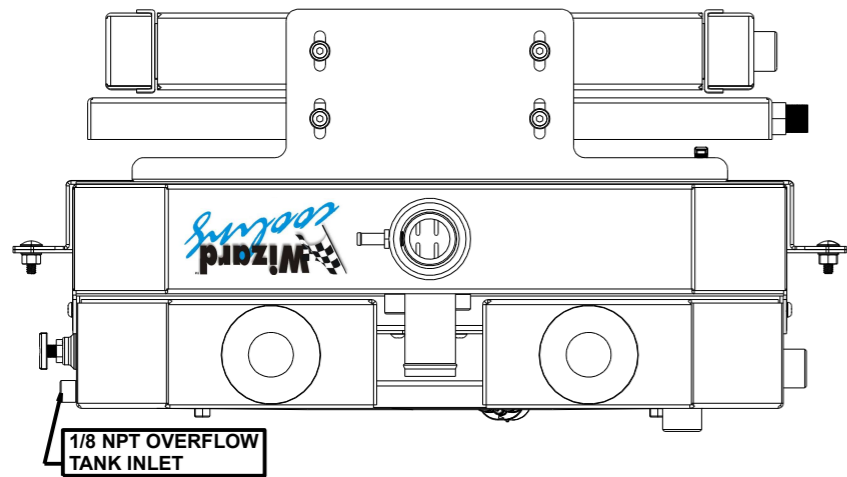

8 7 6 5 4 3 2 1

D

D

C

C

1/8 NPT OVERFLOW TANK INLET
 OVERFLOW TO 1/8 NPT BUNG ON OVERFLOW TANK
 OVERFLOW TANK
 3/8 NPT TEMP SENSOR
 1/8 NPT STEAMPORIT
 INTERCOOLER / SUPERCHARGER RESERVOIR
 1/2 NPT BUNGS TO INTERCOOLER & SUPERCHARGER

#8 AC FITTING
 #6 AC FITTING
 1/2" NPT TO INTERCOOLER / SUPERCHARGER RESERVOIR
 1/2" NPT TO SUPERCHARGER

B

B

AC CONDENSER
 INTERCOOLER

B

B

| SKU # | Transmission | Fan Type | Core Size |
|-----------------------|--------------|-----------|-------------------------------------|
| 1-80080-208LSBLACINXX | Manual | Brushless | UPGRADED (2 Rows of 1.25" Tubes) |

A

A

8 7 6 5 4 3 2 1

Contact Us:
716-655-6760

Part Number
1-80080-LSBLACINXX
Fitting Callout Drawing
Manual Transmission