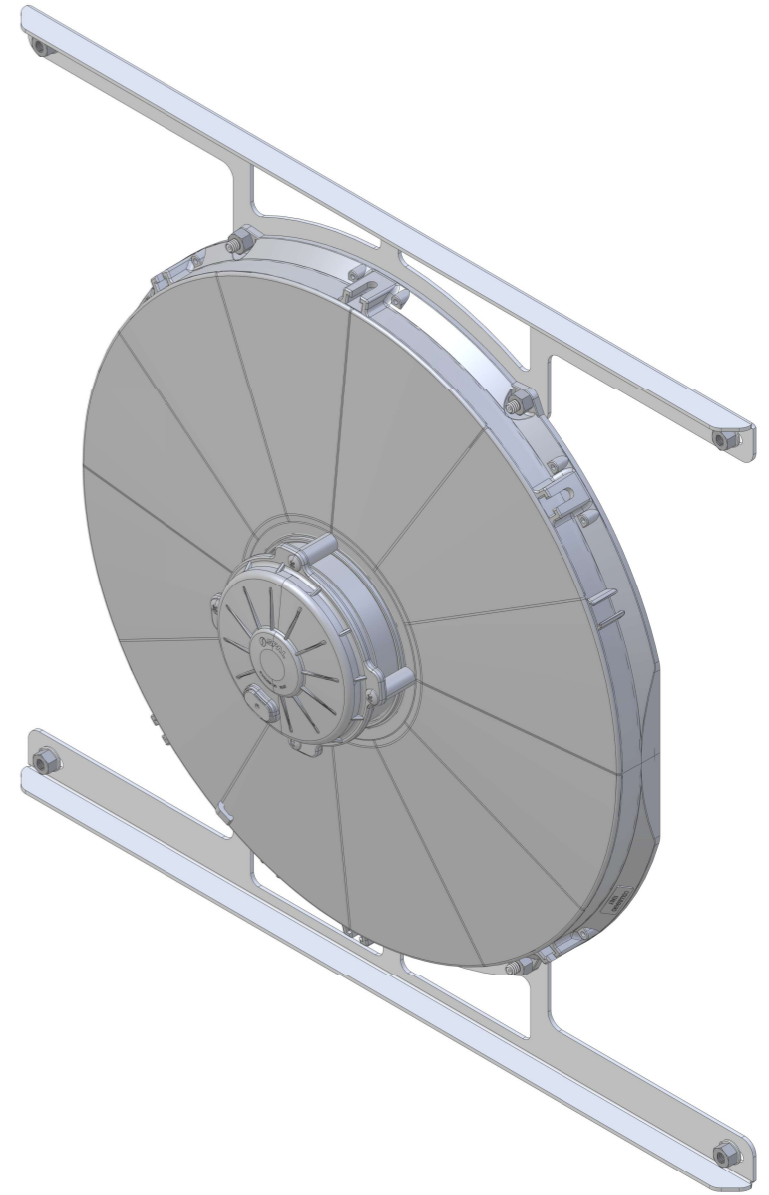

SKU #	Fan Type	Fan Part #	Dimension "X"
1-99002-001LP	Low Profile	7-30100400	2"
1-99002-001MD	Medium Duty	7-30101516	2.5"
1-99002-001HP	High Performance	7-30102120	3.5"

Wizard[™]
cooling
 Custom Aluminum Radiators
www.wizardcooling.com