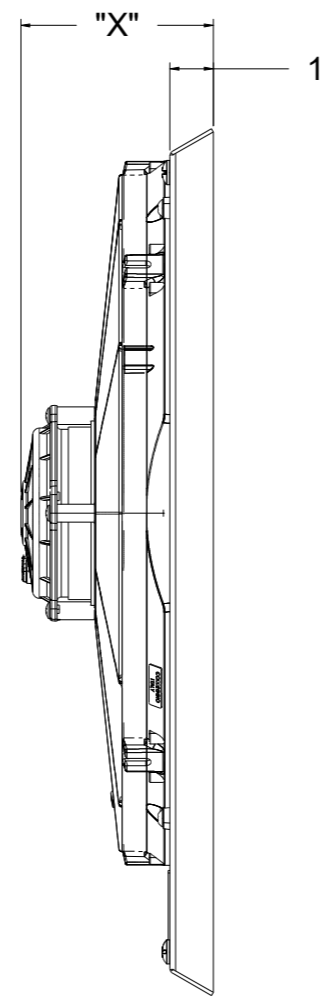

Wizard
cooling
Custom Aluminum Radiators
www.wizardcooling.com

Contact Us:
716-655-6760

Part Number
1-99002-008

8 7 6 5 4 3 2 1