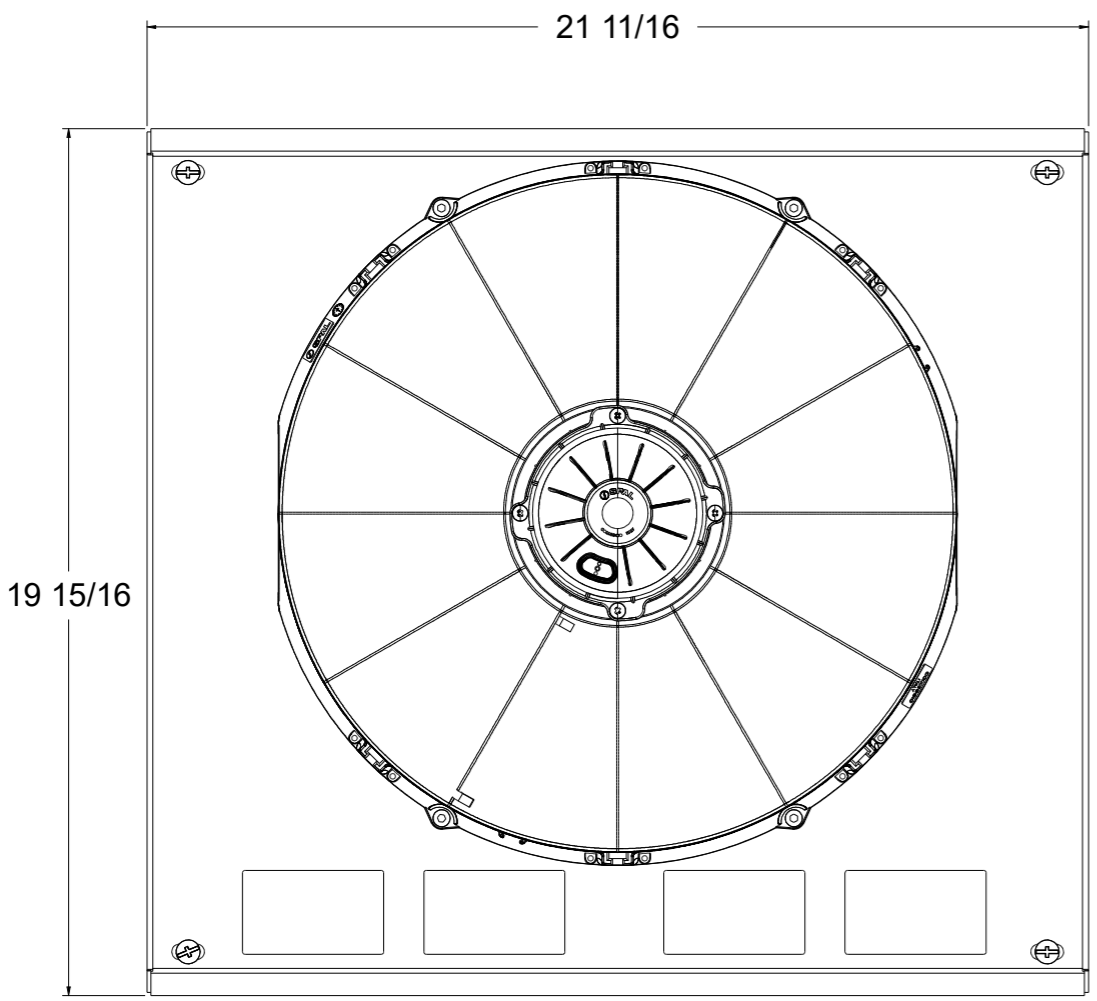

Wizard
cooling
Custom Aluminum Radiators
www.wizardcooling.com

Contact Us:
716-655-6760

Part Number
1-99002-008

8 7 6 5 4 3 2 1