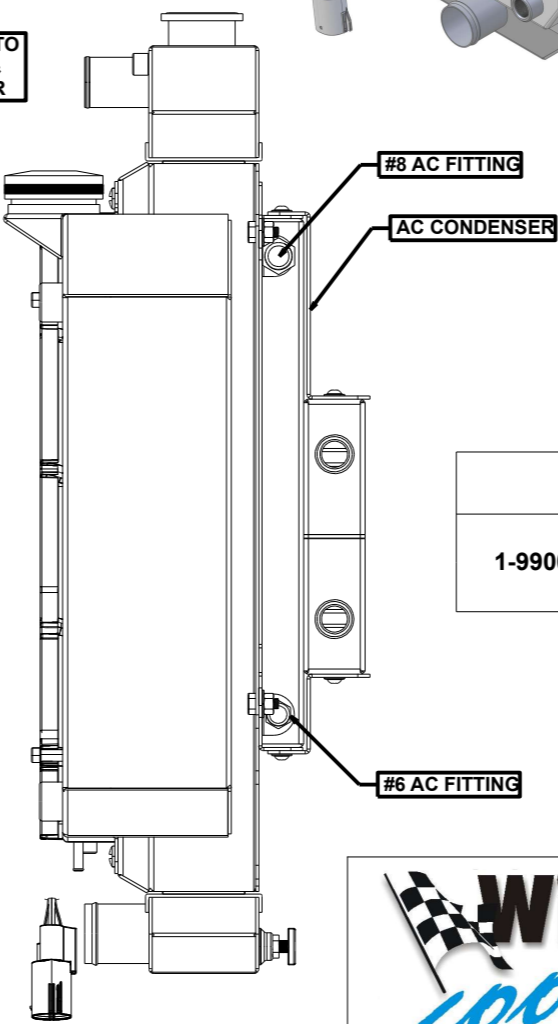

8 7 6 5 4 3 2 1

D

D

C

C

SKU #	Transmission	Fan Type	Core Size
1-99002-212LSBLACINXX	Automatic	Brushless	UPGRADED (2 Rows of 1.25" Tubes)

B

B

A

A

8 7 6 5 4 3 2 1

www.wizardcooling.com

Contact Us:
716-655-6760

Part Number
1-99002-LSBLXXACIN
Fitting Callout Drawing
Automatic Transmission