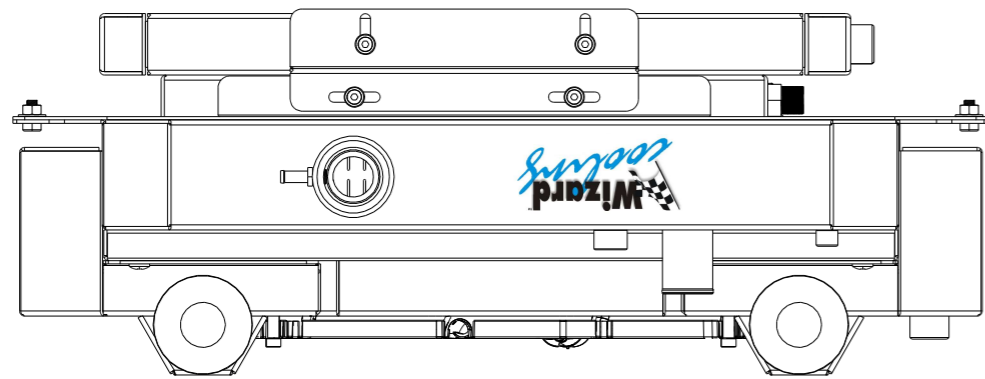

8 7 6 5 4 3 2 1

D

D

C

C

SKU #	Transmission	Fan Type	Core Size
1-99002-212LSBLACINXX	Automatic	Brushless	UPGRADED (2 Rows of 1.25" Tubes)

B

B