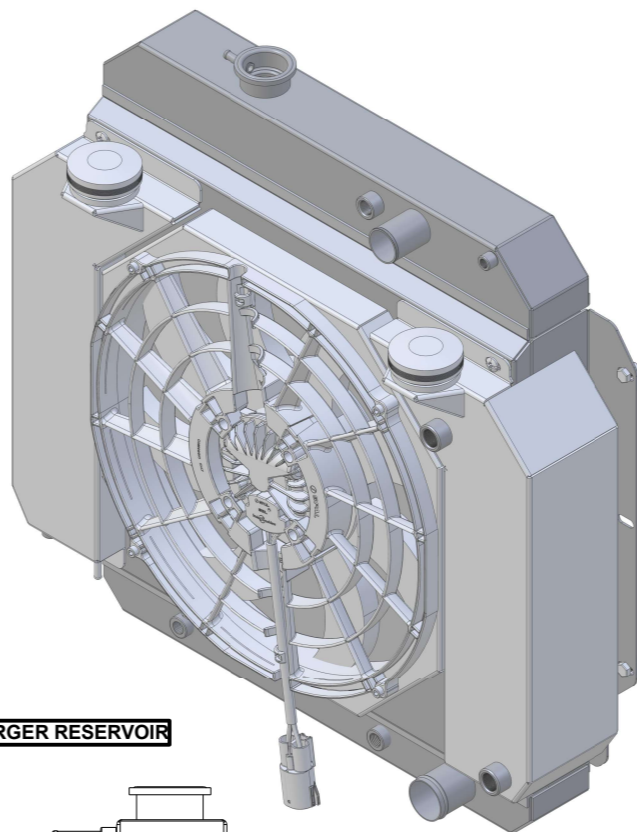

8 7 6 5 4 3 2 1

D

D

C

C

SKU #	Transmission	Fan Type	Core Size
1-99002-212LSBLACINXX	Automatic	Brushless	UPGRADED (2 Rows of 1.25" Tubes)

B

B

A

A

8 7 6 5 4 3 2 1

www.wizardcooling.com

Contact Us:
716-655-6760

Part Number
1-99002-LSBLXXACIN
Fitting Callout Drawing
Automatic Transmission