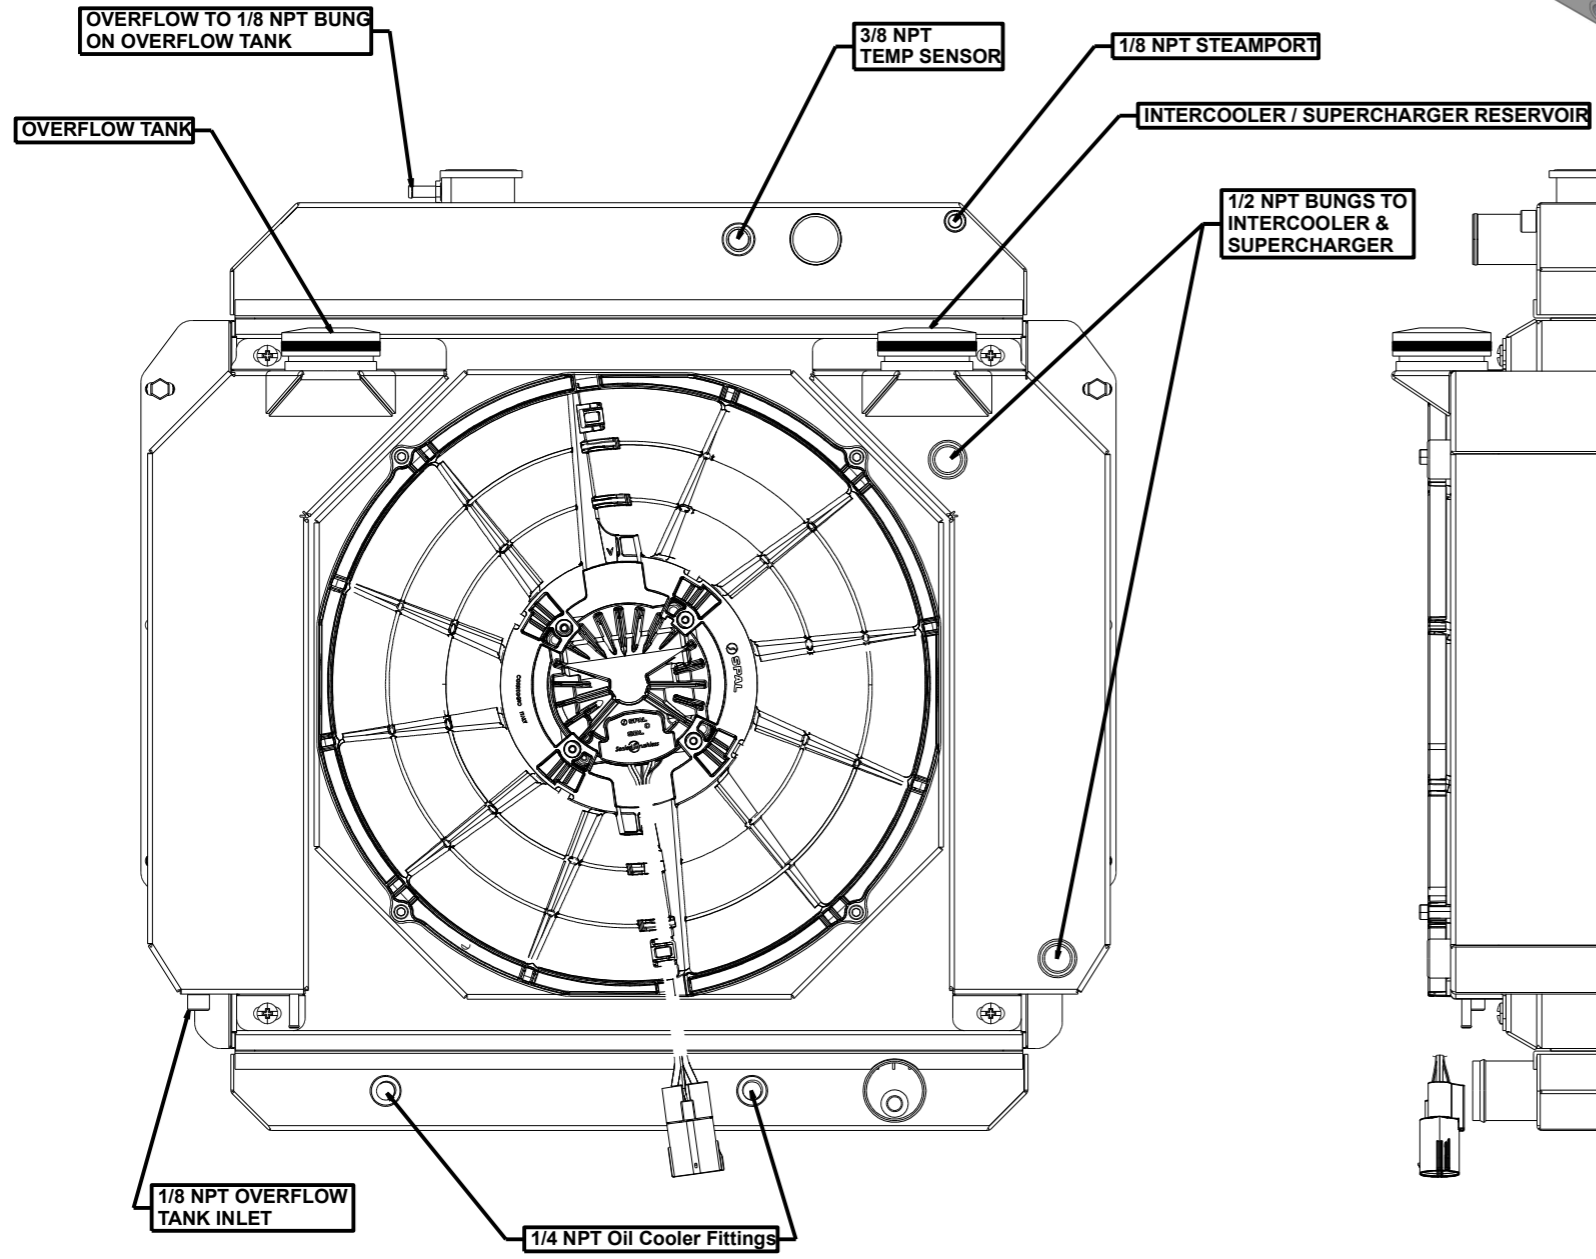

8 7 6 5 4 3 2 1

D

D

C

C

SKU #	Transmission	Fan Type	Core Size
1-99002-212LSBLACINXX	Automatic	Brushless	UPGRADED (2 Rows of 1.25" Tubes)

B

B

A

A

8 7 6 5 4 3 2 1

www.wizardcooling.com

Contact Us:
716-655-6760

Part Number
1-99002-LSBLXXACIN
Fitting Callout Drawing
Automatic Transmission