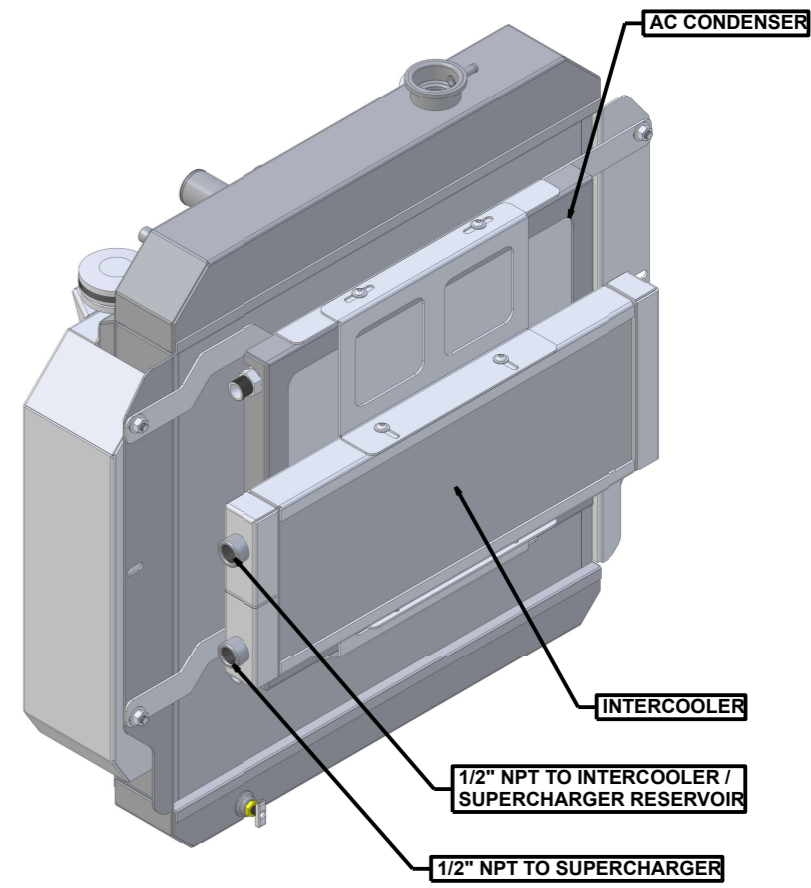

8 7 6 5 4 3 2 1

D

D

C

C

SKU #	Transmission	Fan Type	Core Size
1-99002-212LSBLACINXX	Automatic	Brushless	UPGRADED (2 Rows of 1.25" Tubes)

B

B

A

A

8 7 6 5 4 3 2 1

www.wizardcooling.com

Contact Us:
716-655-6760

Part Number
1-99002-LSBLXXACIN
Fitting Callout Drawing
Automatic Transmission