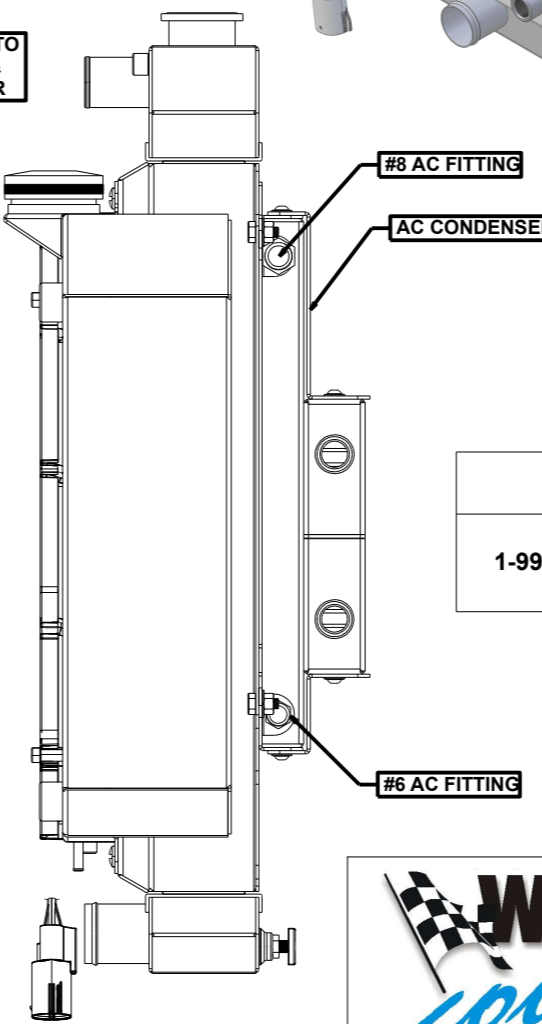

8 7 6 5 4 3 2 1

D

D

C

C

B

B

SKU #	Transmission	Fan Type	Core Size
1-99002-202LSBLACINXX	Manual	Brushless	UPGRADED (2 Rows of 1.25" Tubes)

A

A

Wizard
cooling

Custom Aluminum Radiators

www.wizardcooling.com

Contact Us:
716-655-6760

Part Number
1-99002-LSBLXXACIN
Fitting Callout Drawing
Manual Transmission

8 7 6 5 4 3 2 1