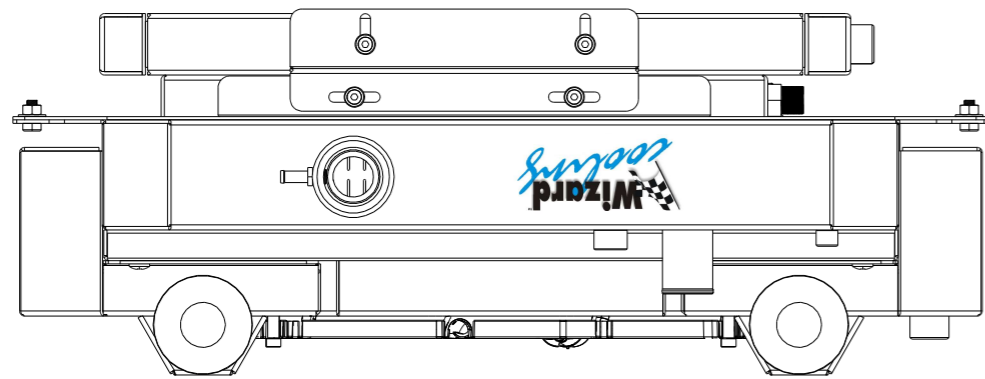

8 7 6 5 4 3 2 1

D

D

C

C

B

B

SKU #	Transmission	Fan Type	Core Size
1-99002-202LSBLACINXX	Manual	Brushless	UPGRADED (2 Rows of 1.25" Tubes)