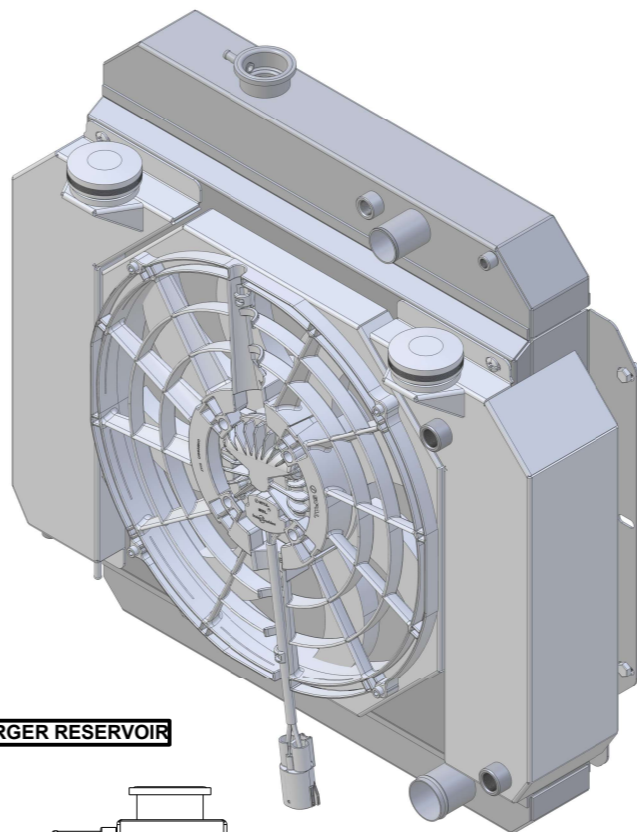

8 7 6 5 4 3 2 1

D

D

C

C

B

B

SKU #	Transmission	Fan Type	Core Size
1-99002-202LSBLACINXX	Manual	Brushless	UPGRADED (2 Rows of 1.25" Tubes)

A

A

Wizard
cooling

Custom Aluminum Radiators

www.wizardcooling.com

Contact Us:
716-655-6760

Part Number
1-99002-LSBLXXACIN
Fitting Callout Drawing
Manual Transmission

8 7 6 5 4 3 2 1