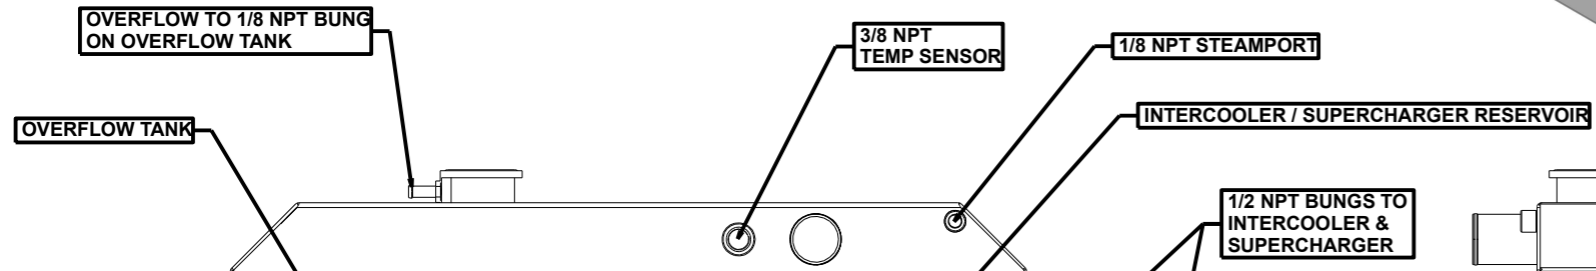

8 7 6 5 4 3 2 1

D

D

C

C

B

B

SKU #	Transmission	Fan Type	Core Size
1-99002-202LSBLACINXX	Manual	Brushless	UPGRADED (2 Rows of 1.25" Tubes)