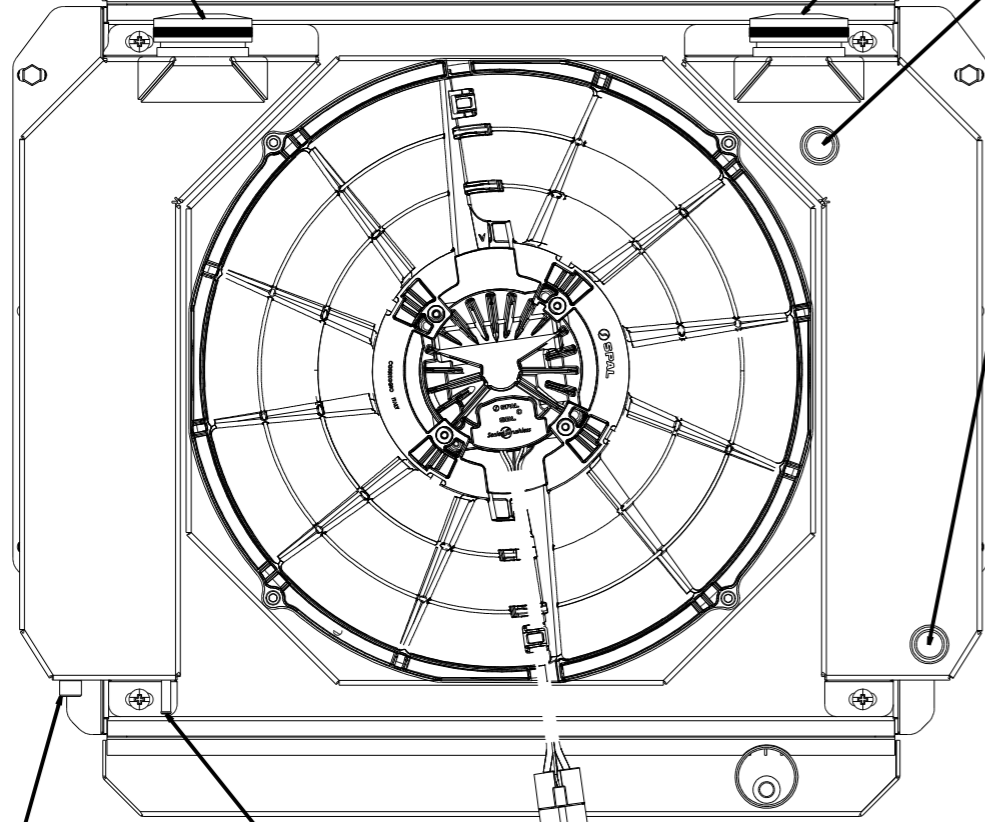

8 7 6 5 4 3 2 1

D

D

C

C

B

B

SKU #	Transmission	Fan Type	Core Size
1-99002-202LSBLACINXX	Manual	Brushless	UPGRADED (2 Rows of 1.25" Tubes)