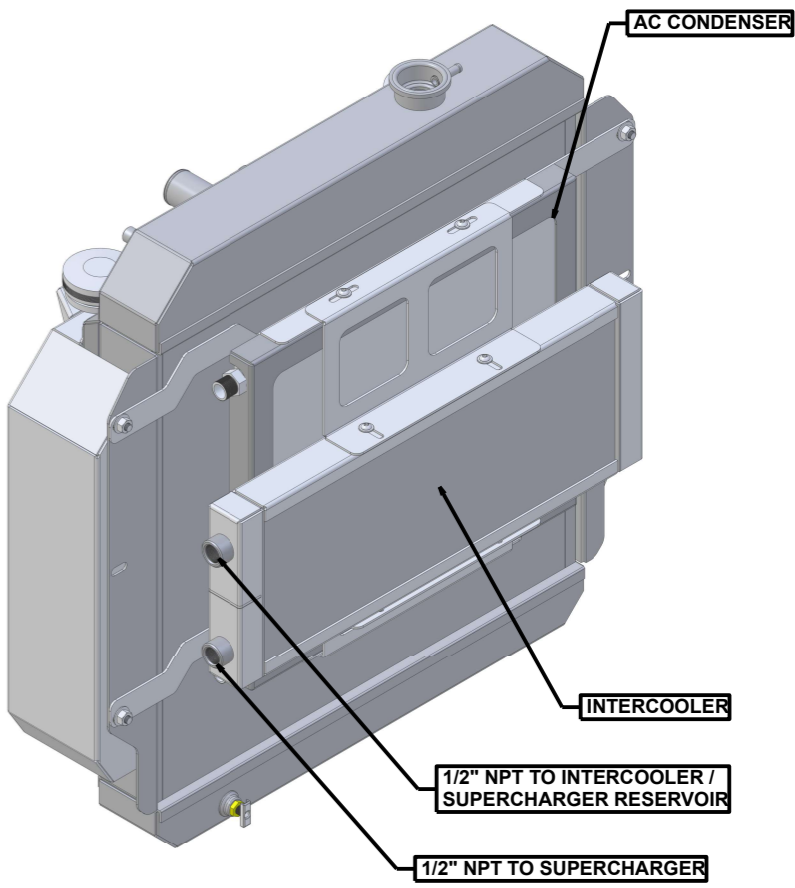

8 7 6 5 4 3 2 1

D

D

C

C

B

B

SKU #	Transmission	Fan Type	Core Size
1-99002-202LSBLACINXX	Manual	Brushless	UPGRADED (2 Rows of 1.25" Tubes)