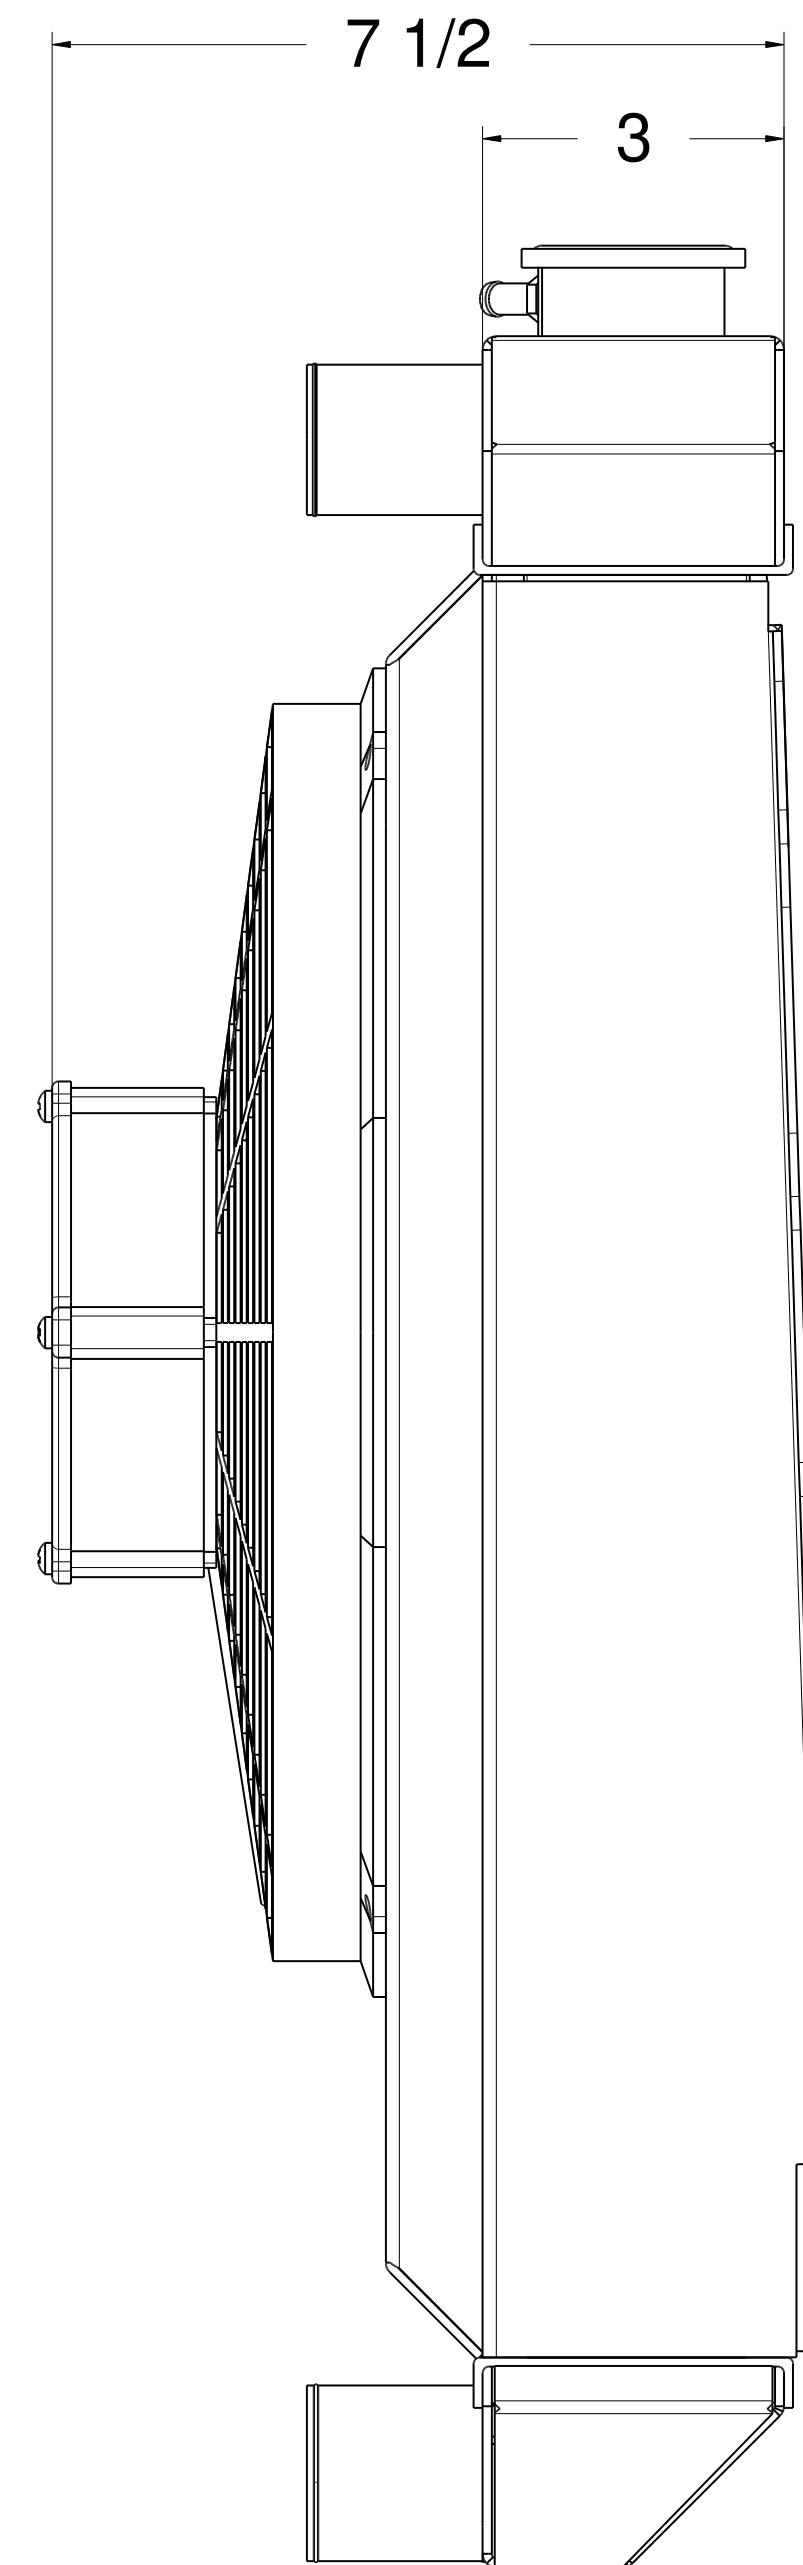

**Wizard
cooling**

29 5/16

22 3/16

7 1/2

3

 **Wizard**
cooling
Custom Aluminum Radiators
www.wizardcooling.com

Contact Us:
716-655-6760

Part Number
374-102HP