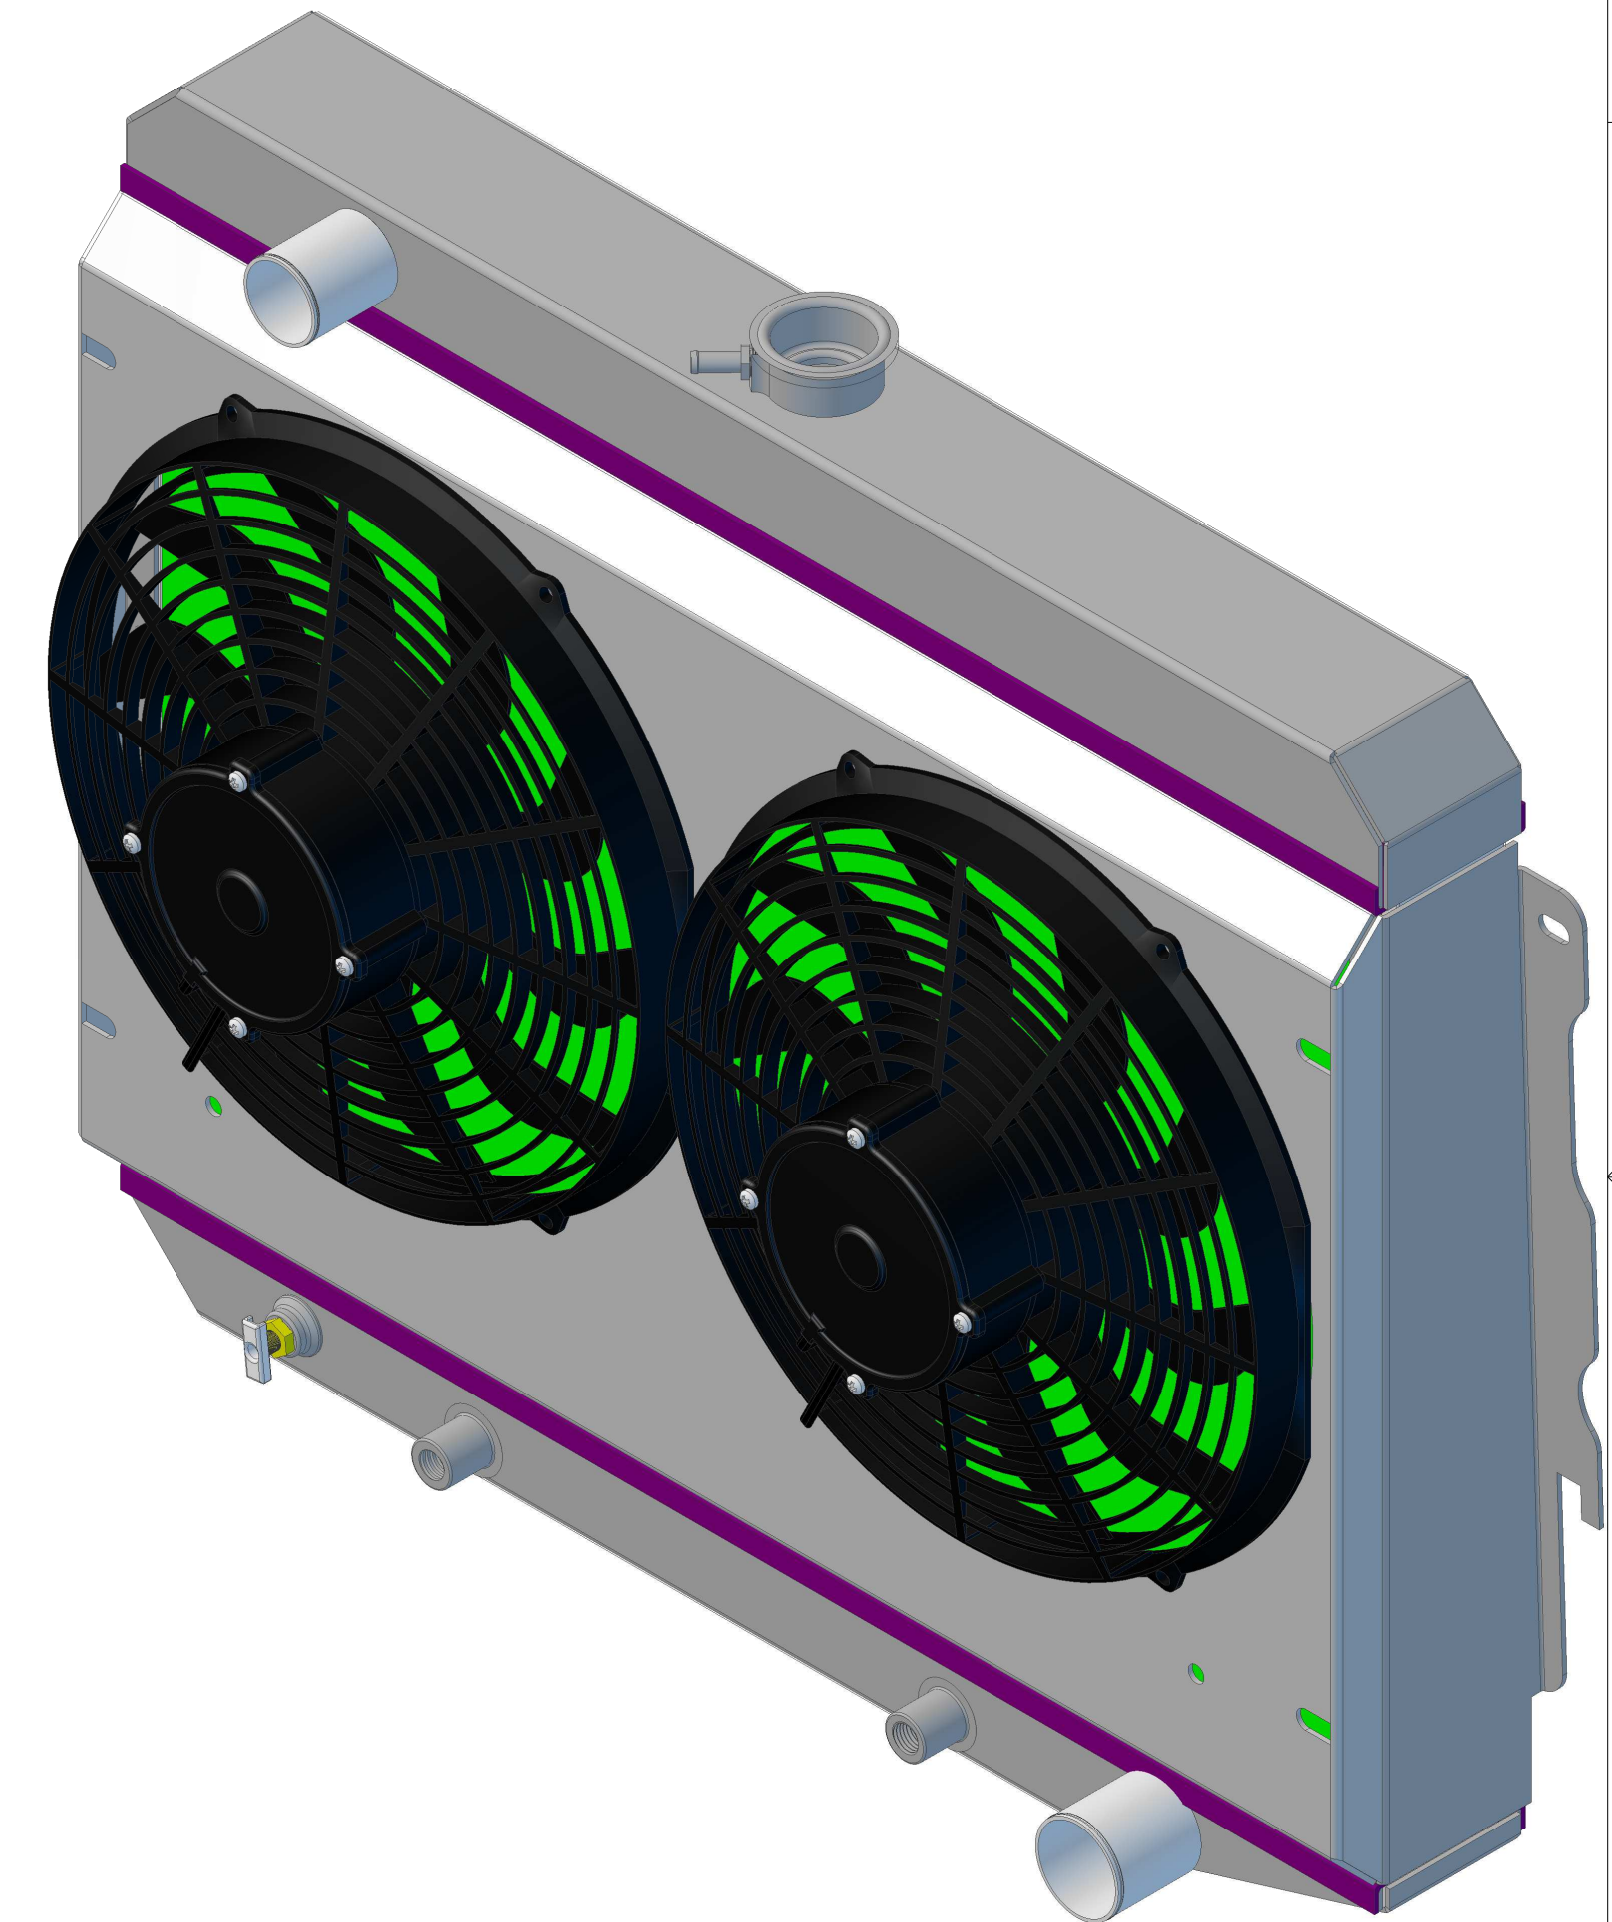

**Wizard
cooling**

29 5/16

22 3/16

7 1/2

3

 **Wizard**
cooling
Custom Aluminum Radiators
www.wizardcooling.com

Contact Us:
716-655-6760

Part Number
374-102HP