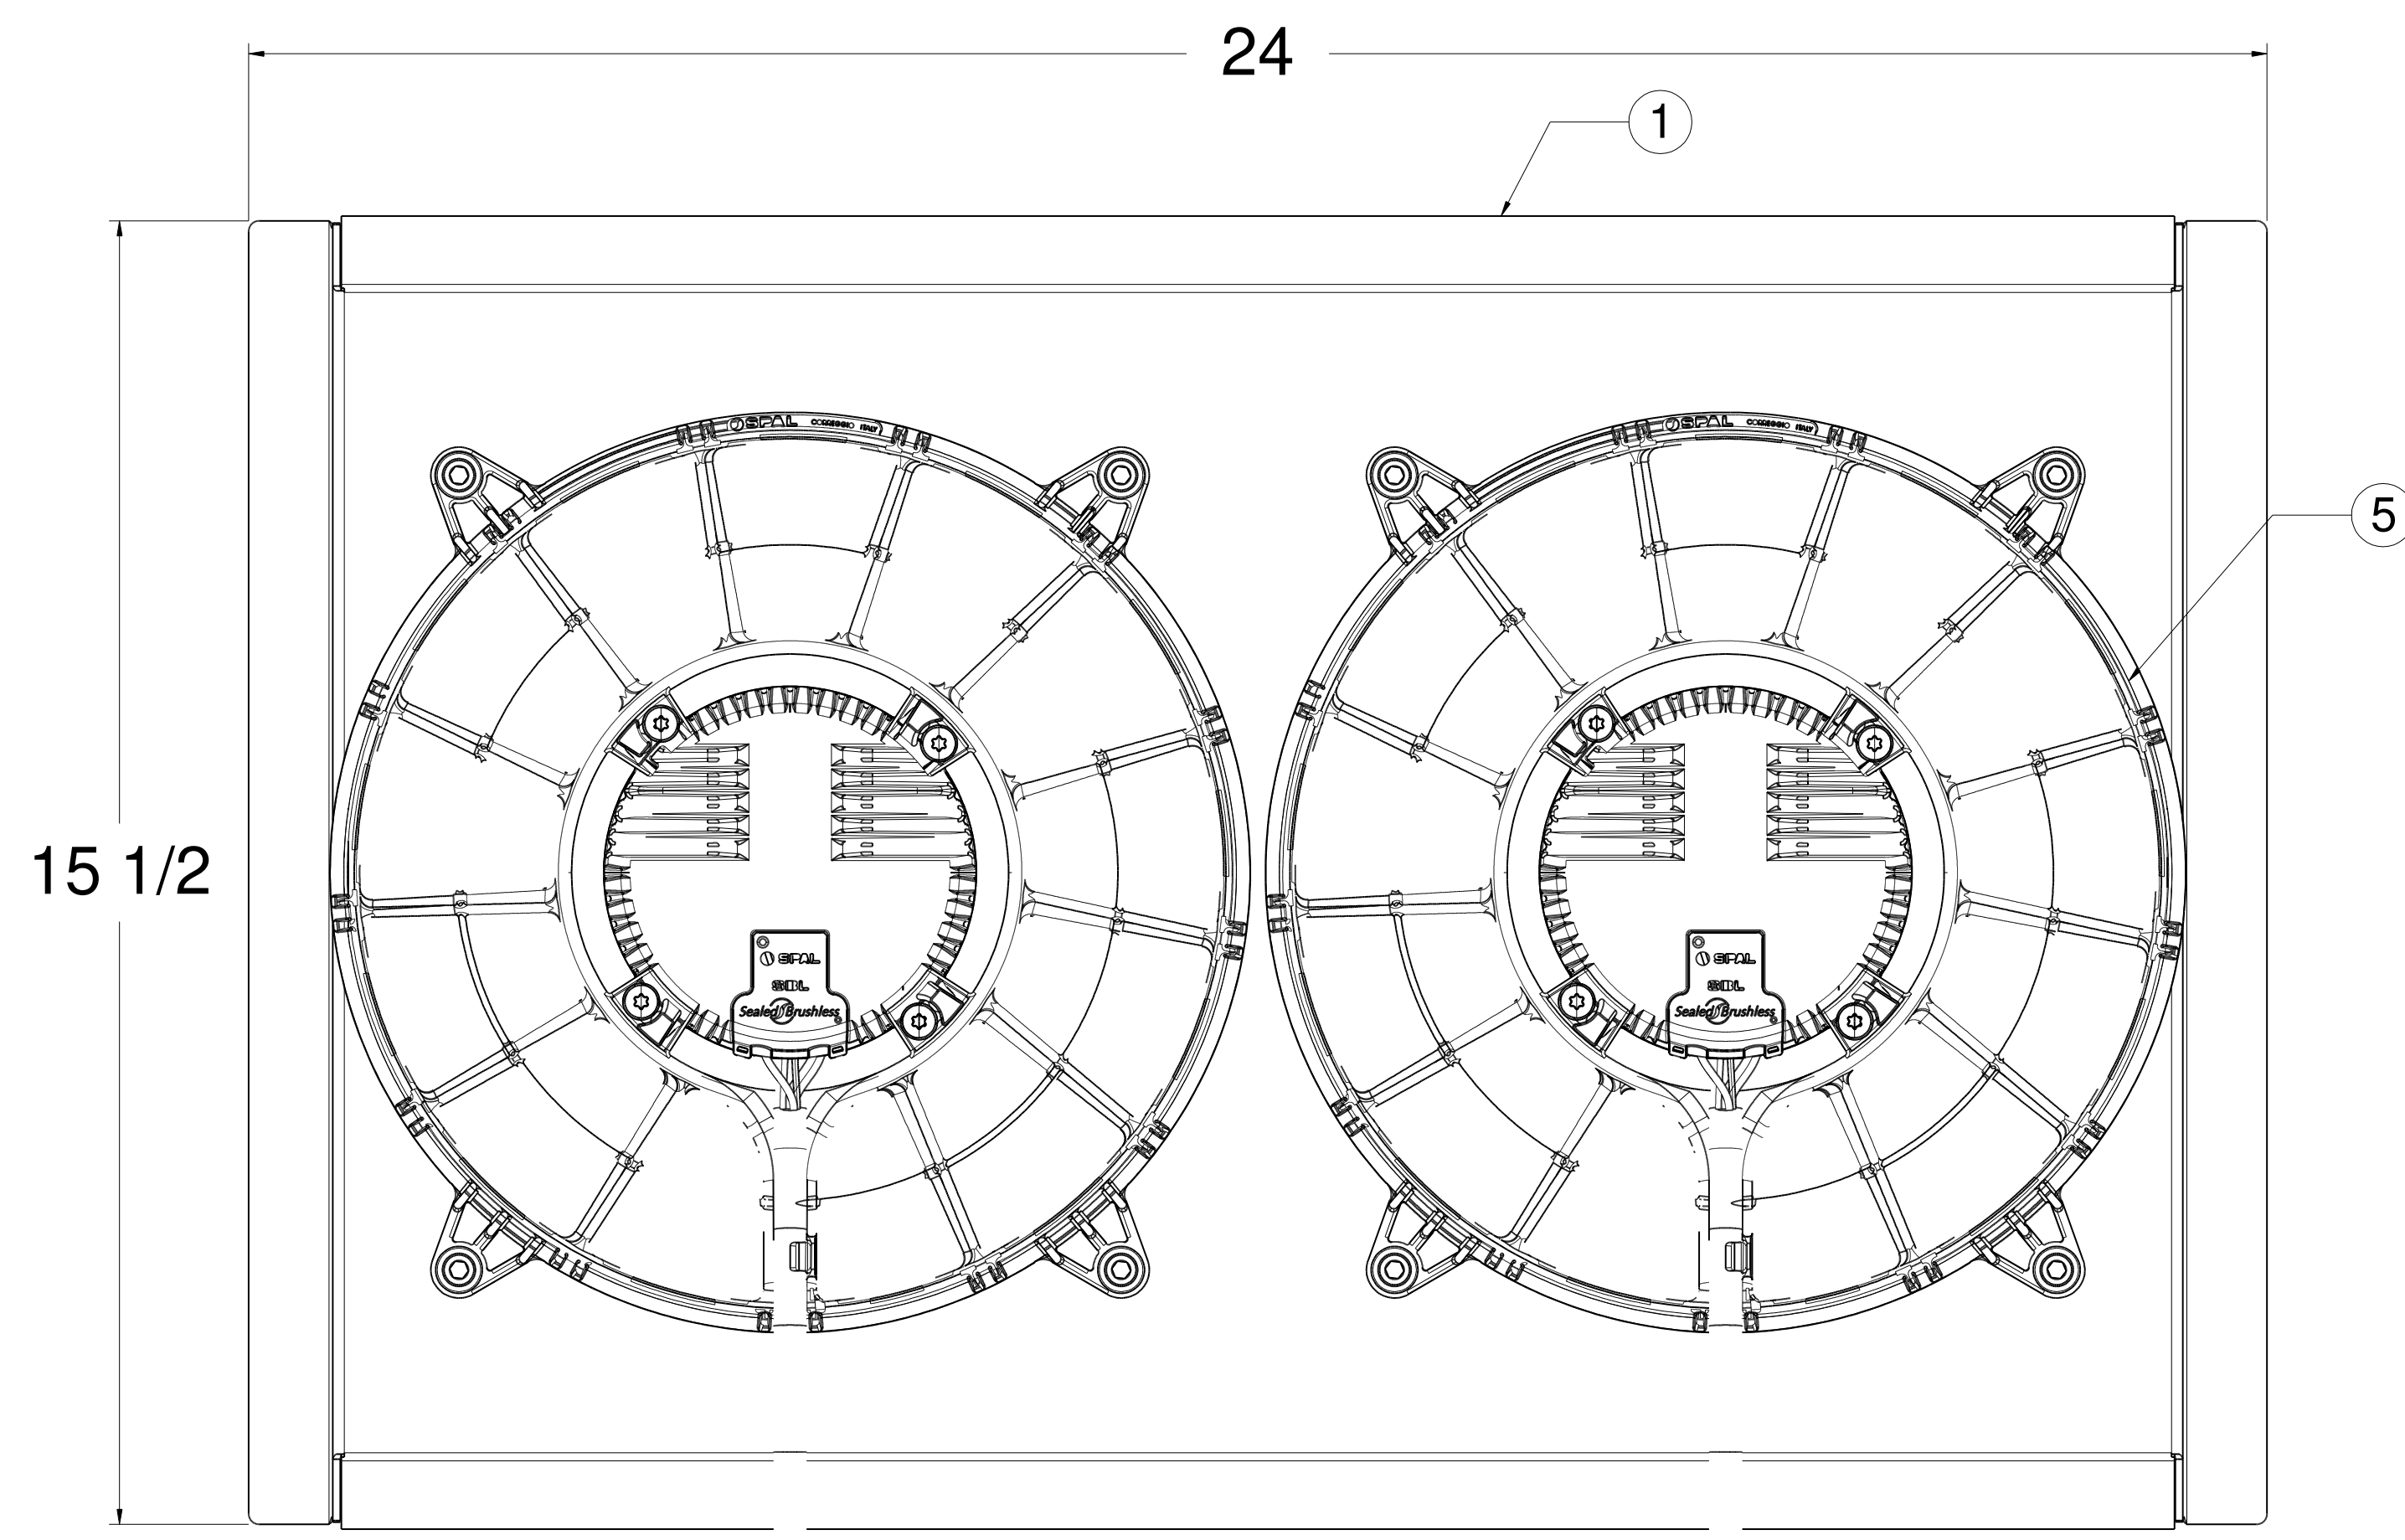

8 7 6 5 4 3 2 1

D

C

B

A

D

C

B

A

ZONE		REV	DESCRIPTION	DATE	APPROVED

Item Number	Quantity	Part Number	Part Name	Revision	Comment
1	1	05011	Shroud		
2	8	3-PEMCLS-M6-1-SS	M6 PEM		
3	8	3-91292A139	M6x 30mm		
4	8	3-FLW12-SS	#12 Washer		
5	2	7-30107089	10" Brushless Fan		