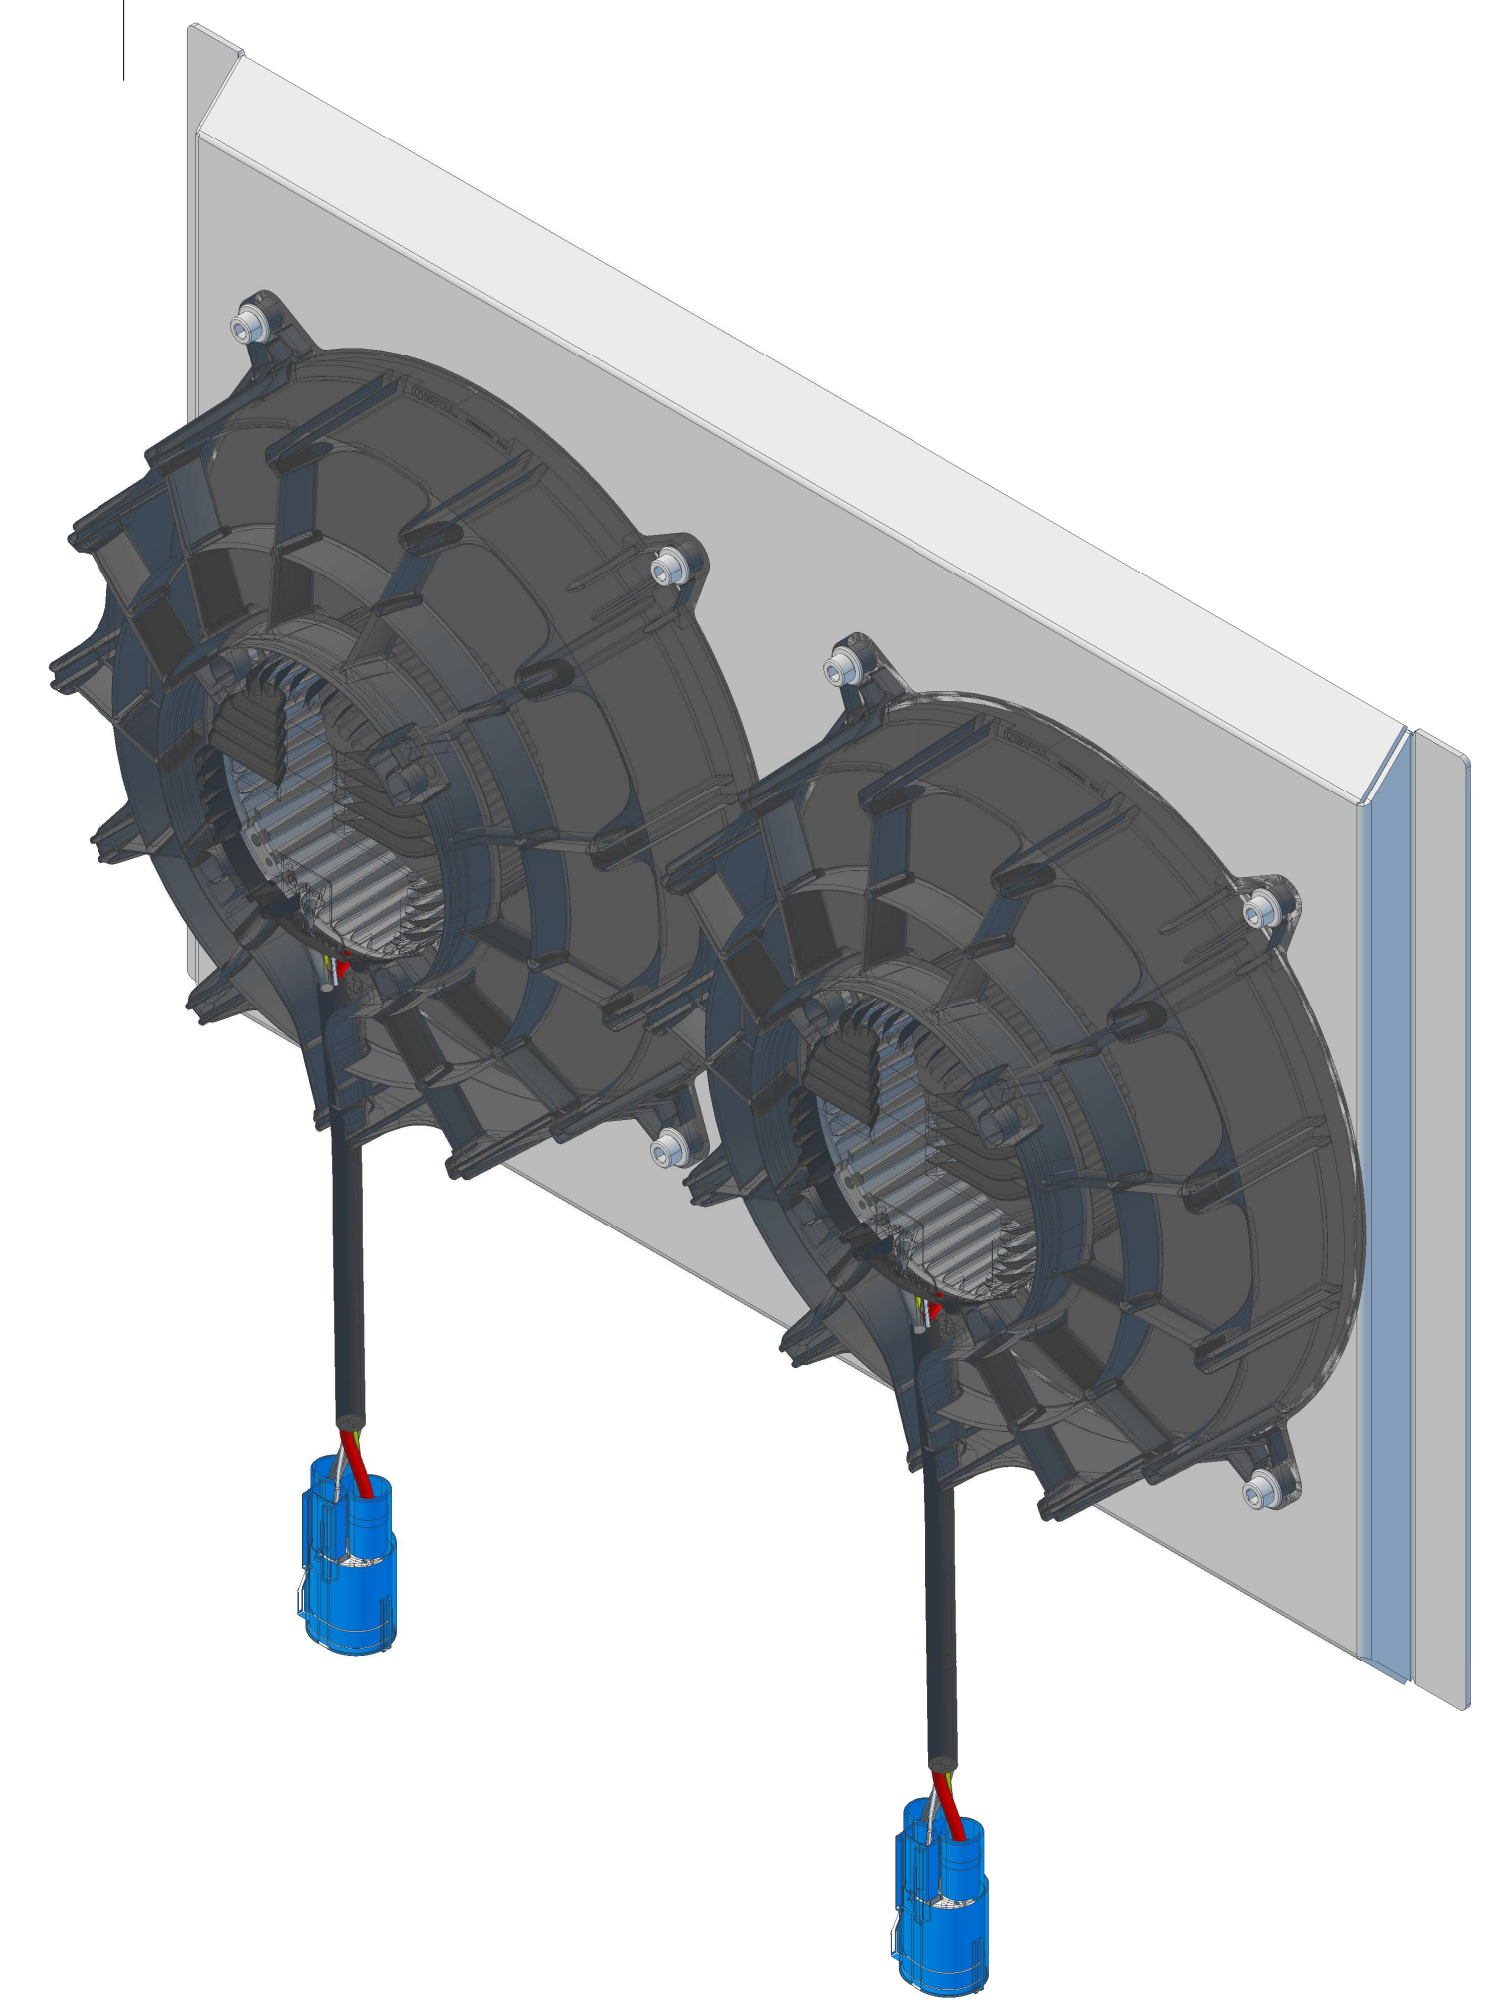

A

ZONE		REV	DESCRIPTION	DATE	APPROVED

Item Number	Quantity	Part Number	Part Name	Revision	Comment
1	1	05011	Shroud		
2	8	3-PEMCLS-M6-1-SS	M6 PEM		
3	8	3-91292A139	M6x 30mm		
4	8	3-FLW12-SS	#12 Washer		
5	2	7-30107089	10" Brushless Fan		