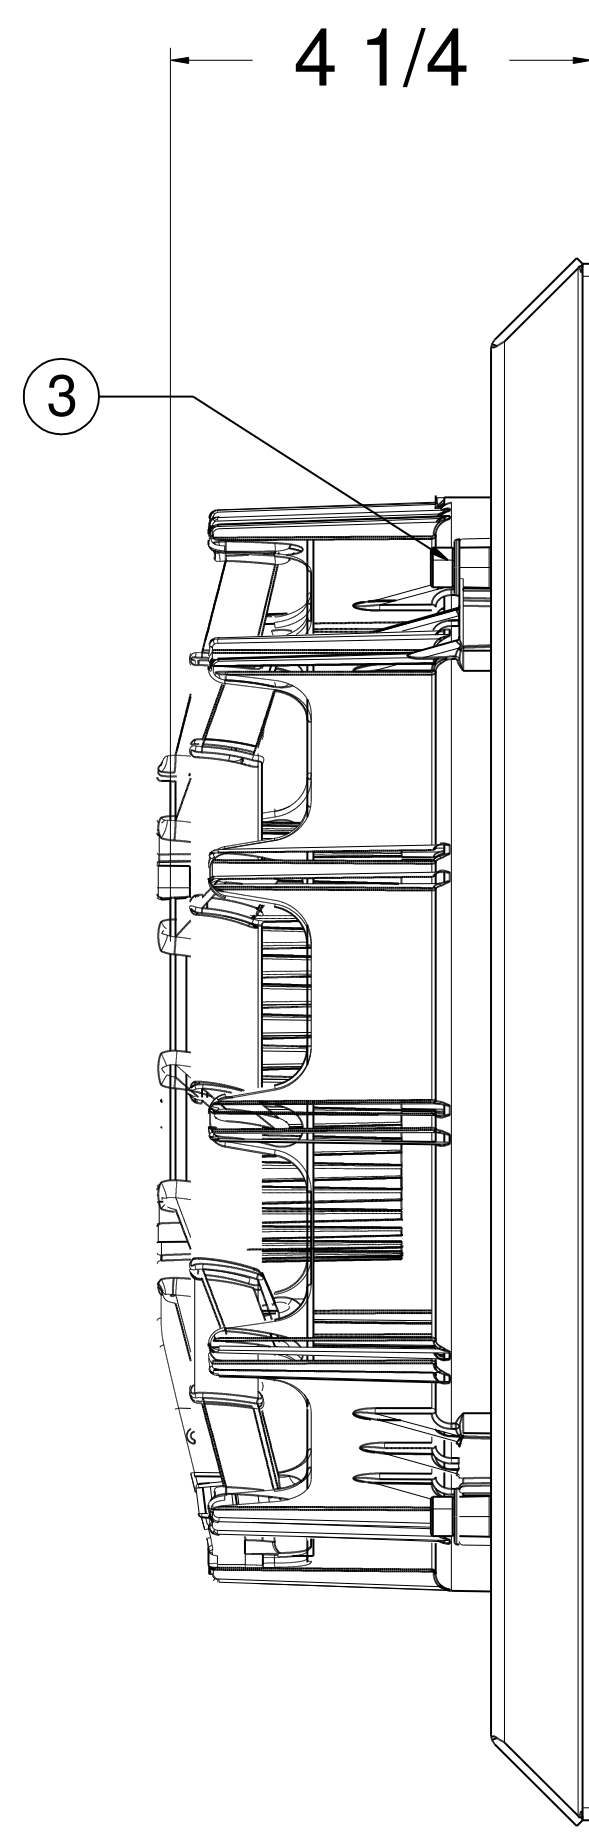

A

ZONE		REV	DESCRIPTION	DATE	APPROVED

Item Number	Quantity	Part Number	Part Name	Revision	Comment
1	1	05011	Shroud		
2	8	3-PEMCLS-M6-1-SS	M6 PEM		
3	8	3-91292A139	M6x 30mm		
4	8	3-FLW12-SS	#12 Washer		
5	2	7-30107089	10" Brushless Fan		