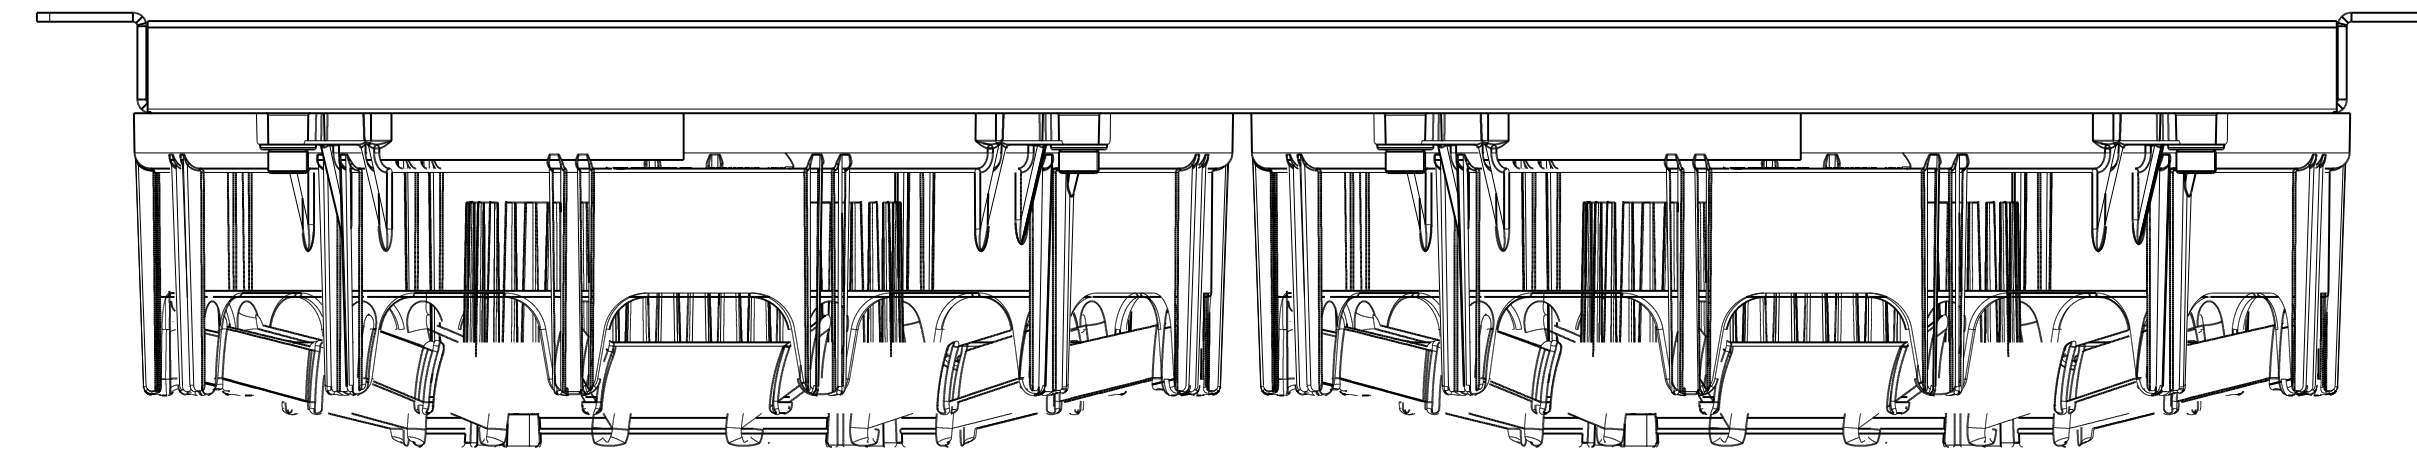

A

ZONE		REV	DESCRIPTION	DATE	APPROVED

Item Number	Quantity	Part Number	Part Name	Revision	Comment
1	1	05011	Shroud		
2	8	3-PEMCLS-M6-1-SS	M6 PEM		
3	8	3-91292A139	M6x 30mm		
4	8	3-FLW12-SS	#12 Washer		
5	2	7-30107089	10" Brushless Fan		