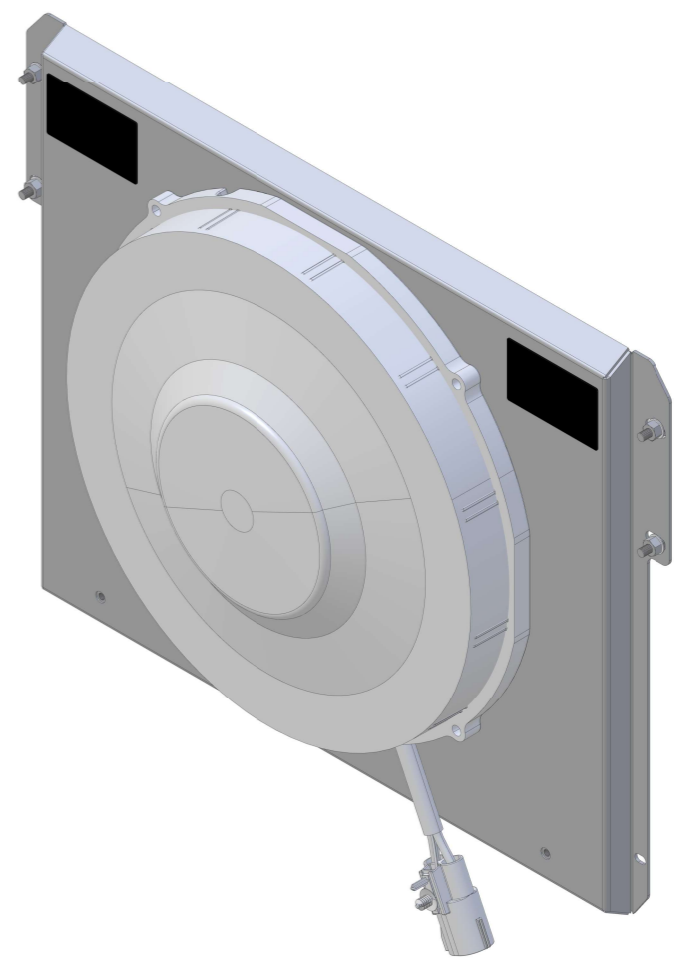

8 7 6 5 4 3 2 1

D

D

C

C

B

B

A

Assembly Part #	Fan Wattage	Brushless Fan Part #
1629-008BLX-300	300W	7-30107103
1629-008BLX-500	500W	7-30107102

Contact Us:
716-655-6760

Part Number
1-1629-008BL

8 7 6 5 4 3 2 1