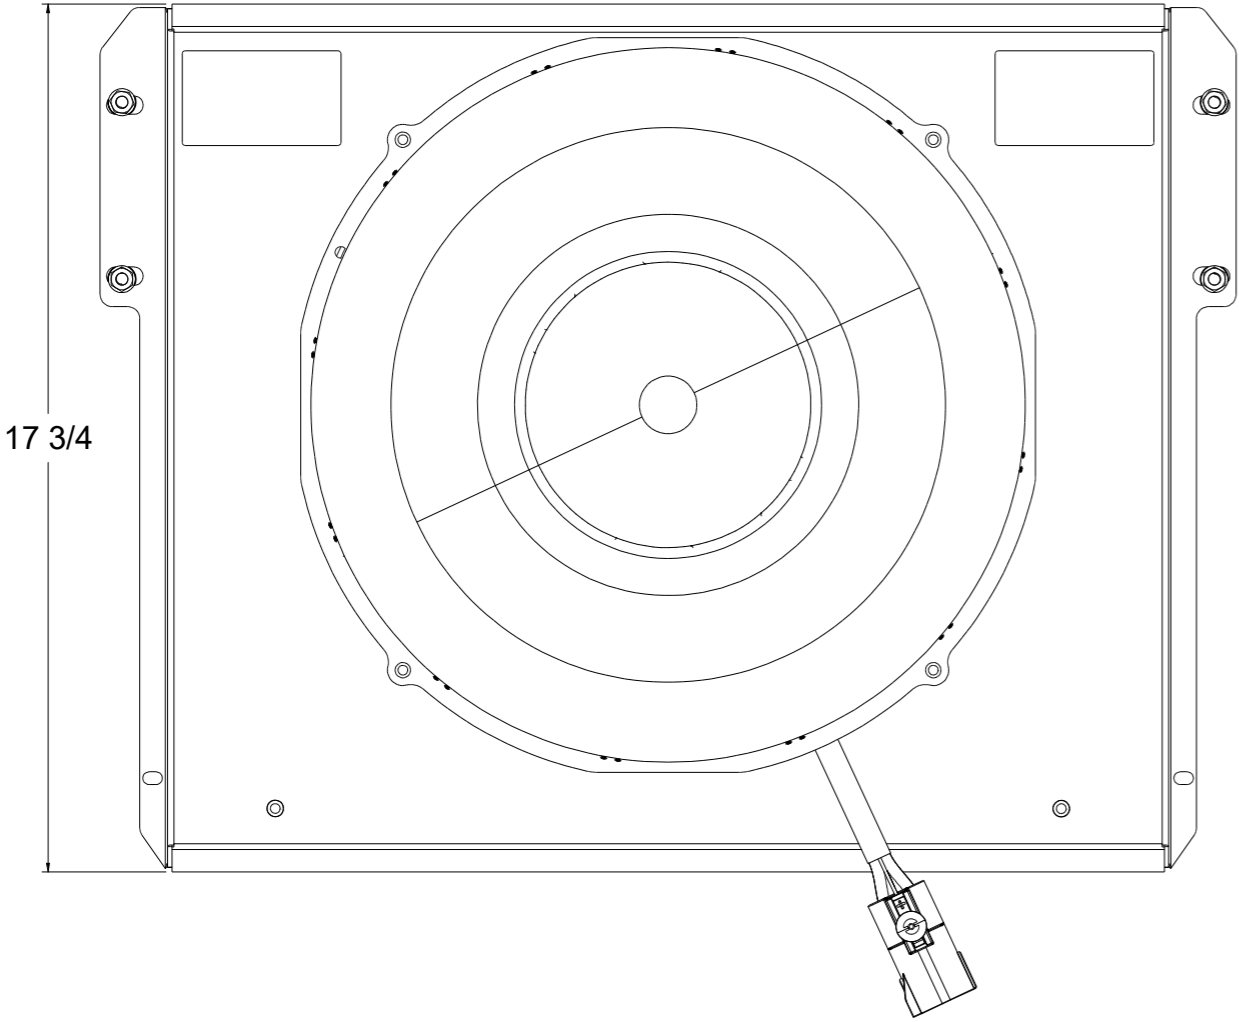

8 7 6 5 4 3 2 1

D

D

C

C

B

B

A

Assembly Part #	Fan Wattage	Brushless Fan Part #
1629-008BLX-300	300W	7-30107103
1629-008BLX-500	500W	7-30107102

Contact Us:
716-655-6760

Part Number
1-1629-008BL

8 7 6 5 4 3 2 1