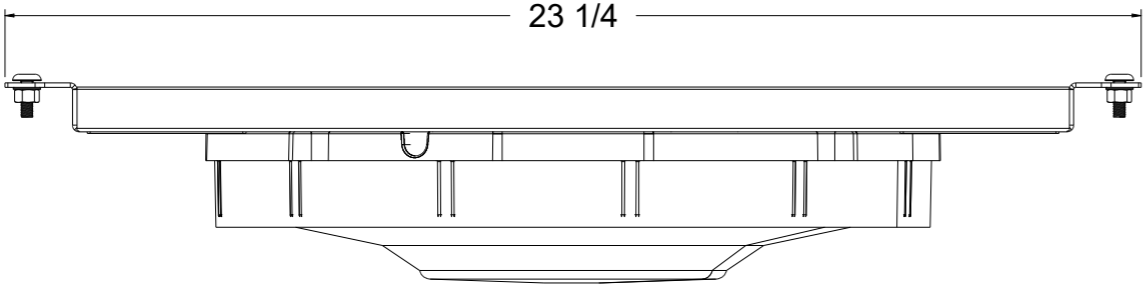

8 7 6 5 4 3 2 1

D

D

C

C

B

B

A

Assembly Part #	Fan Wattage	Brushless Fan Part #
1629-008BLX-300	300W	7-30107103
1629-008BLX-500	500W	7-30107102

Contact Us:
716-655-6760

Part Number
1-1629-008BL

8 7 6 5 4 3 2 1