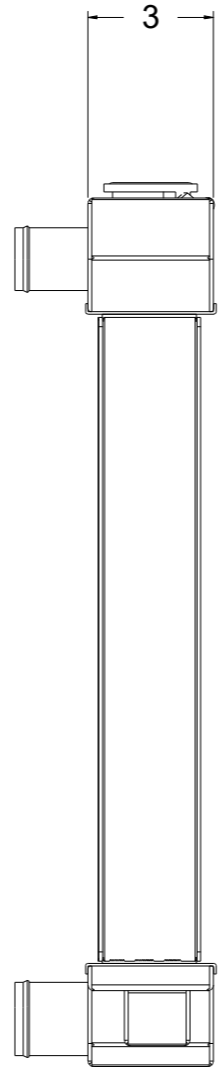

8 7 6 5 4 3 2 1

D

D

C

C

24 15/16

23 11/16

B

B

20 3/4

A

A

8 7 6 5 4 3 2 1

SKU #	Oil Cooler	Core
1-338-100	No	Standard
1-338-110	Yes	Upgraded
1-338-200	No	Standard
1-338-210	Yes	Upgraded

www.wizardcooling.com

Contact Us:
716-655-6760

Part Number
**1-338-
Radiator**