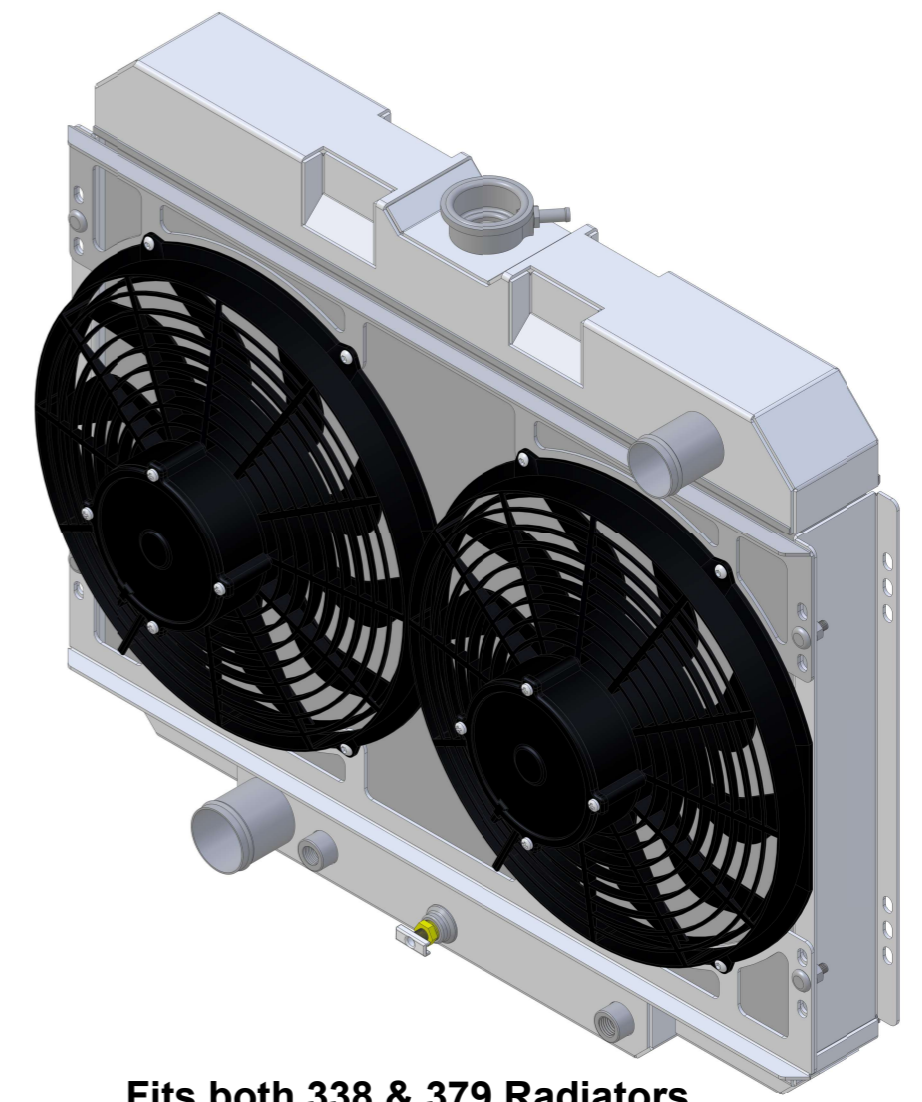

8 7 6 5 4 3 2 1

**Fits both 338 & 379 Radiators**

Fan Package SKU#	Fan Type	Package Thickness Dimension "X"
1-379-003LP	Low Profile	2"
1-379-003MD	Medium Profile	2 1/2"
1-379-003HP	High Profile	3 1/2"

www.wizardcooling.com

Contact Us:  
716-655-6760

Part Number  
**1-379-003  
(Bracket)**

8 7 6 5 4 3 2 1

D

C

B

A

D