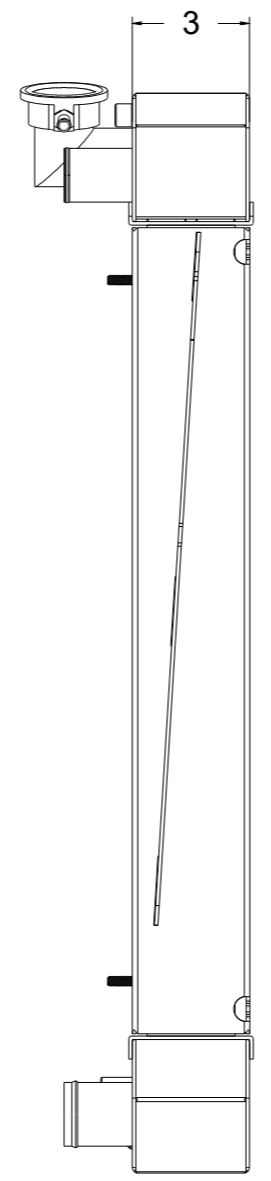

8 7 6 5 4 3 2 1

| SKU # | Transmission | Core Size |
|---------------|--------------|-------------------------------------|
| 1-10503-100LS | Manual | Standard (2 Rows Of 1" Tubes) |
| 1-10503-110LS | Automatic | |
| 1-10503-200LS | Manual | Upgraded (2 Rows Of 1.25" Tubes) |
| 1-10503-210LS | Automatic | |