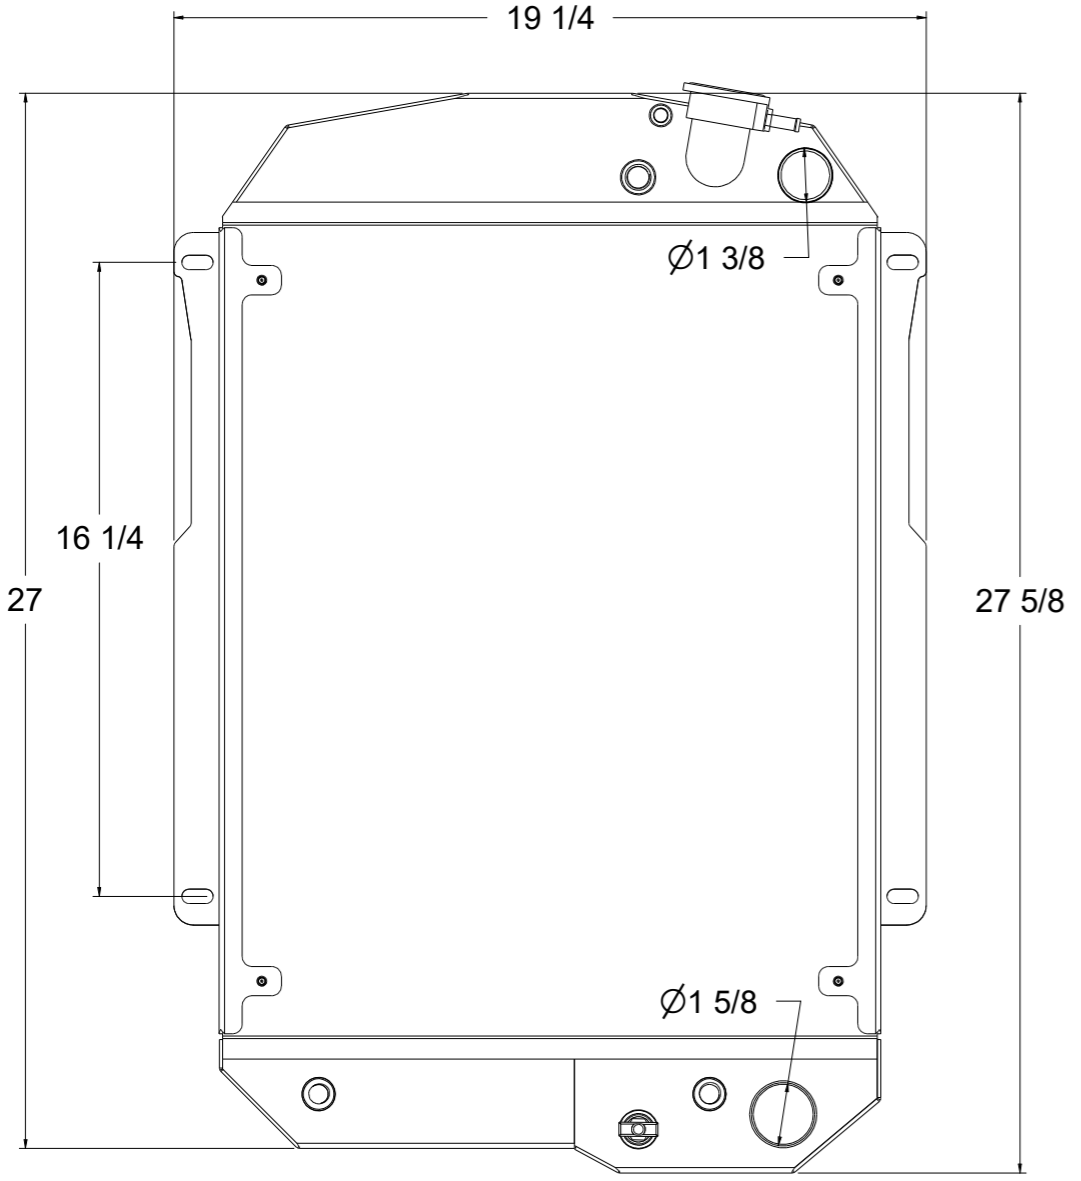

8 7 6 5 4 3 2 1

| SKU # | Transmission | Core Size |
|---------------|--------------|-------------------------------------|
| 1-10503-100LS | Manual | Standard (2 Rows Of 1" Tubes) |
| 1-10503-110LS | Automatic | |
| 1-10503-200LS | Manual | Upgraded (2 Rows Of 1.25" Tubes) |
| 1-10503-210LS | Automatic | |