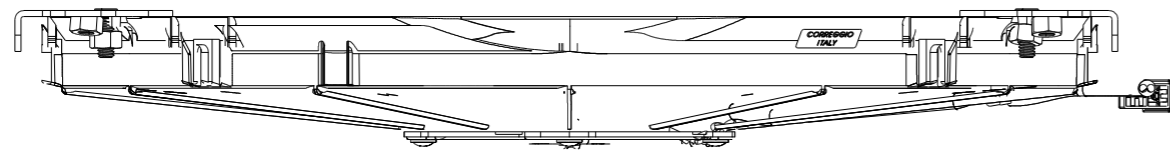

8 7 6 5 4 3 2 1

D

D