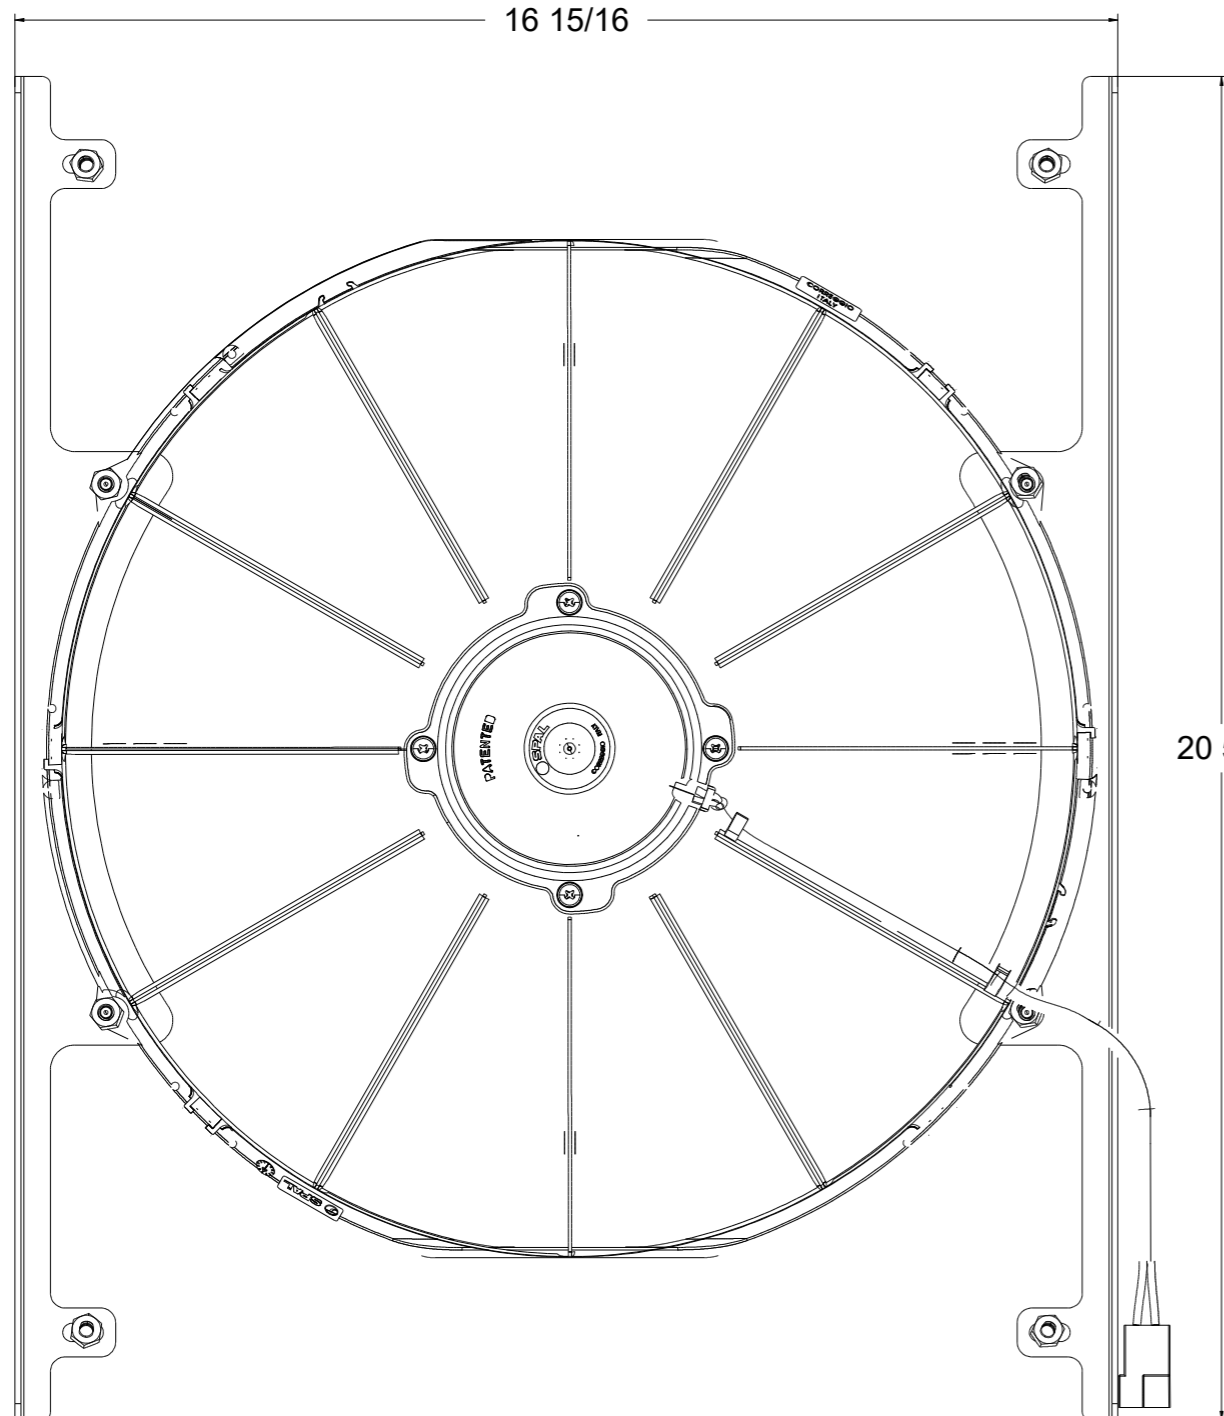

8 7 6 5 4 3 2 1

D

D

C

C

B

B

A

A

"X"

SKU #	Fan Type	Dimension "X"
1-10503-001LP	Low Profile	2"
1-10503-001MD	Medium Duty	2.5"
1-10503-001HP	High Performance	3.5"

**Wizard**  
*cooling*  
Custom Aluminum Radiators  
[www.wizardcooling.com](http://www.wizardcooling.com)