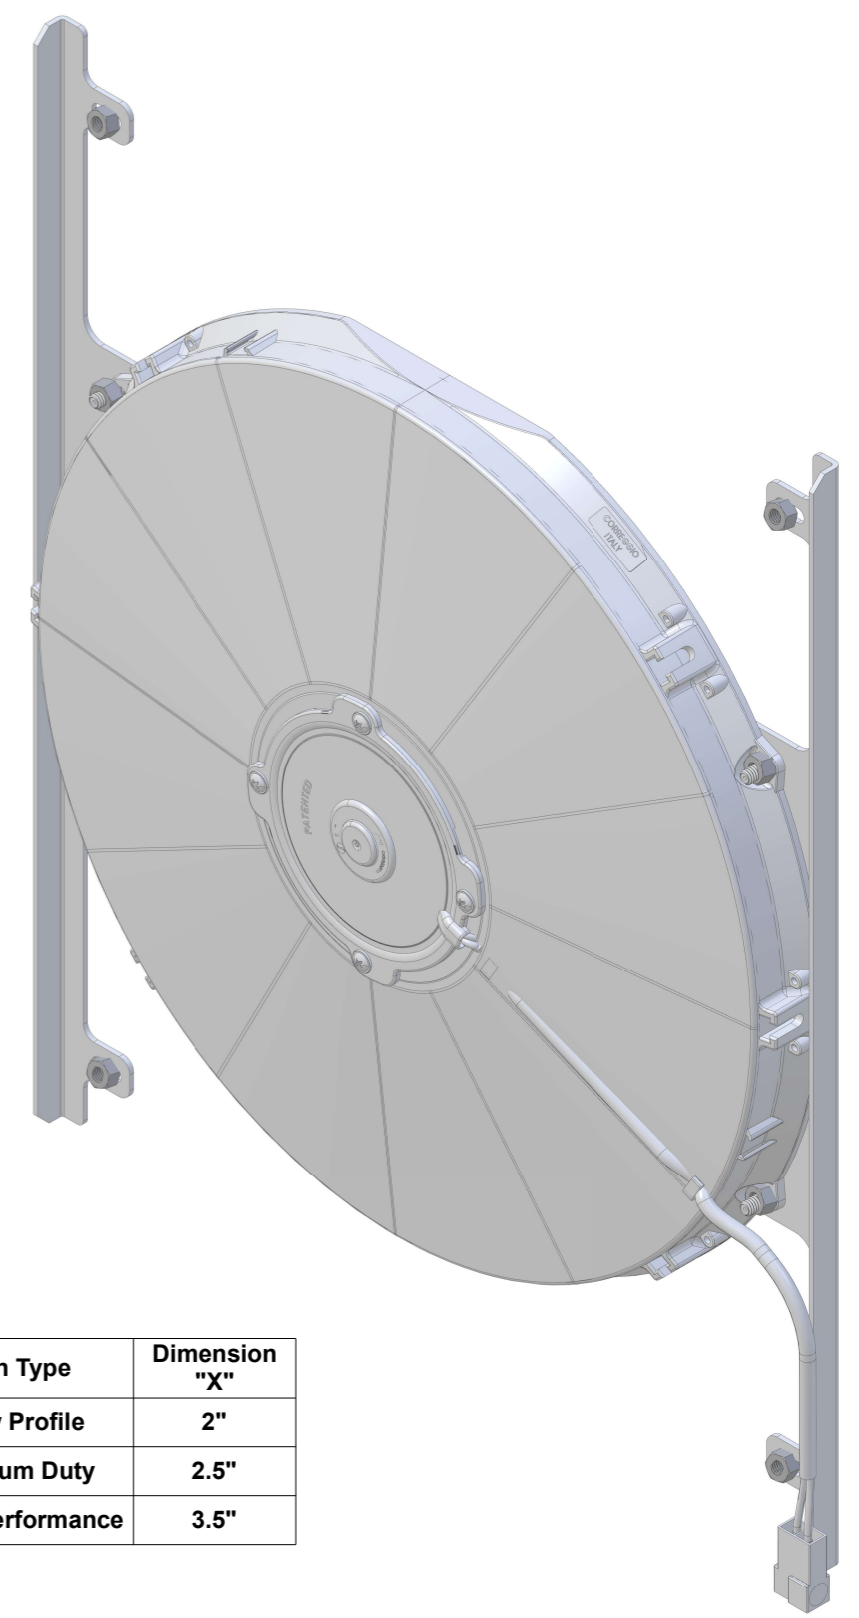

8 7 6 5 4 3 2 1

D

D

C

C

B

B

A

A

"X"

SKU #	Fan Type	Dimension "X"
1-10503-001LP	Low Profile	2"
1-10503-001MD	Medium Duty	2.5"
1-10503-001HP	High Performance	3.5"

**Wizard**  
*cooling*  
Custom Aluminum Radiators  
[www.wizardcooling.com](http://www.wizardcooling.com)