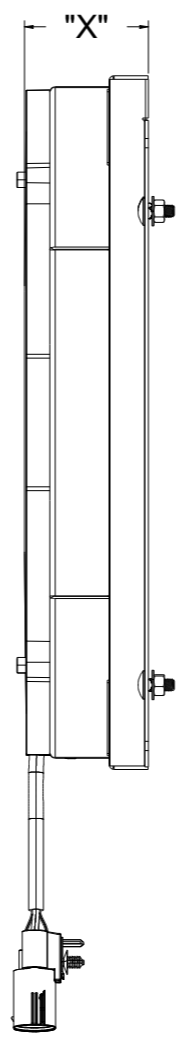

8 7 6 5 4 3 2 1

D

D

C

C

B

B

A

A

8 7 6 5 4 3 2 1

Fan Package SKU#	Fan Type	Dimension "X"
1-138-008BL300	300 Watt Brushless	3.5"
1-138-008BL500	500 Watt Brushless	

Wizard[™]
cooling
 Custom Aluminum Radiators
www.wizardcooling.com

Contact Us:
 716-655-6760

Part Number
1-138-008BL