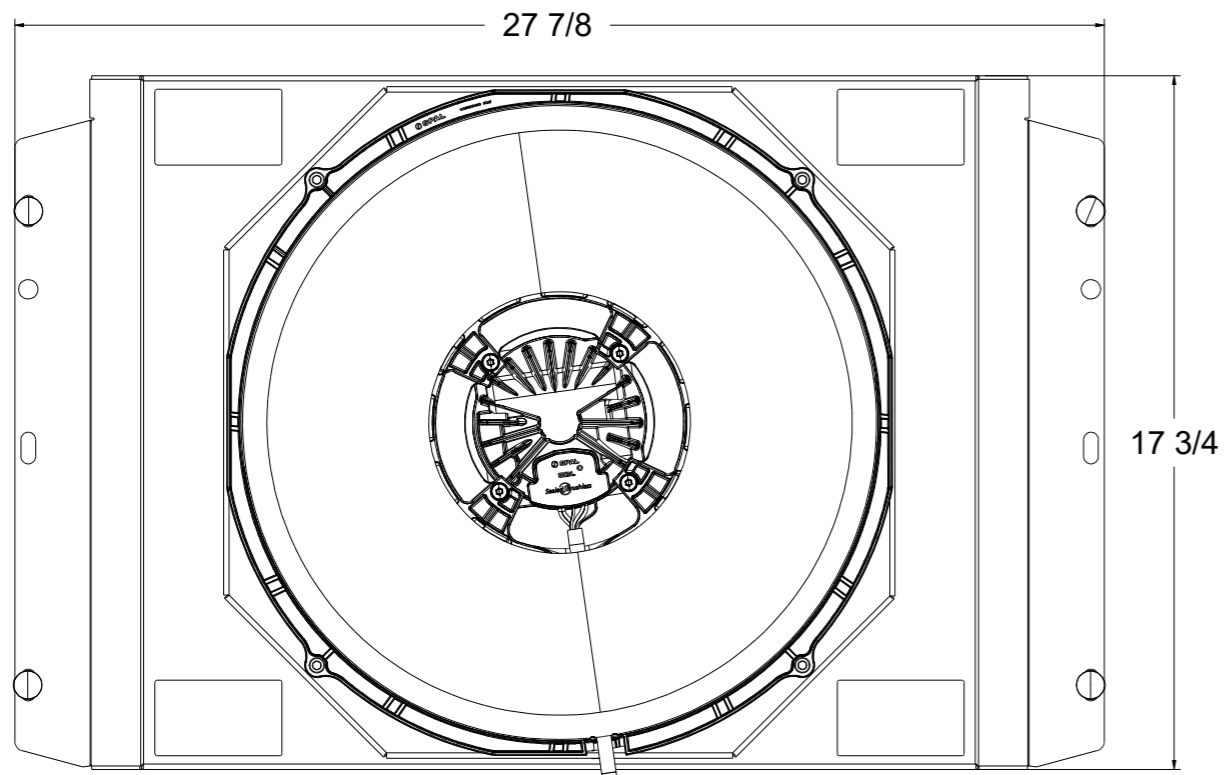

B

B

A

A

8 7 6 5 4 3 2 1

Fan Package SKU#	Fan Type	Dimension "X"
1-138-008BL300	300 Watt Brushless	3.5"
1-138-008BL500	500 Watt Brushless	

Wizard™
cooling
Custom Aluminum Radiators
www.wizardcooling.com

Contact Us:
716-655-6760

Part Number
1-138-008BL