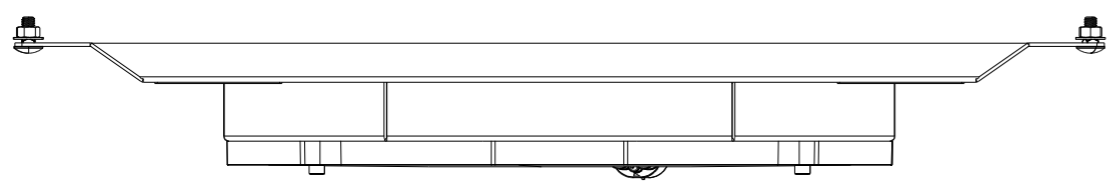

8 7 6 5 4 3 2 1

D

D

C

C