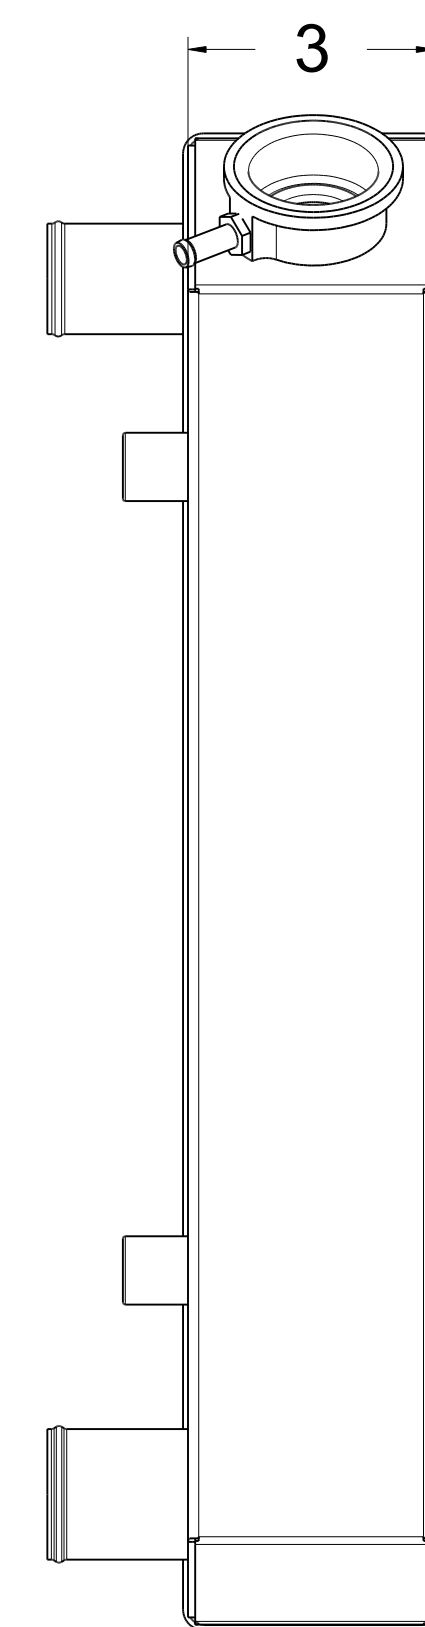

SKU #	Transmission	Oil Cooler	Core Size
1-361-100	Manual	N/A	Standard (2 rows of 1.00" Tubes)
1-361-110	Automatic	5/16 Inv. Flare Fittings	
1-361-200	Manual	N/A	Upgraded (2 rows of 1.25" Tubes)
1-361-210	Automatic	5/16 Inv. Flare Fittings	