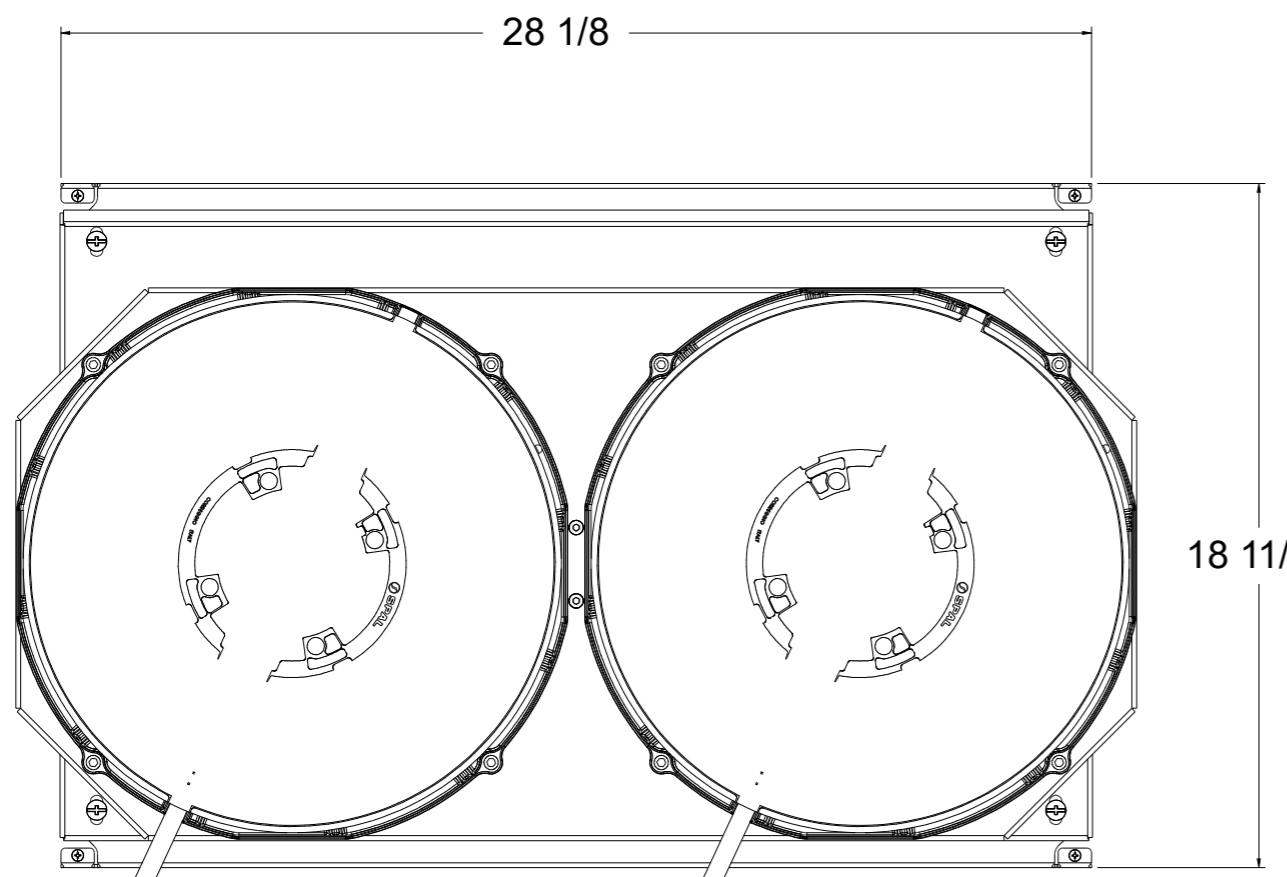

8 7 6 5 4 3 2 1

D

Shroud & Fan P/N	Fan Type	Fits Core Size	Dimension "X"
1-361-002BL300225	300W Brushless	Standard	1 7/16"
1-361-002BL300275		Upgraded	1 7/8"
1-361-002BL500225	500W Brushless	Standard	1 7/16"
1-361-002BL500275		Upgraded	1 7/8"

C

B

A

Contact Us:
716-655-6760

Part Number
1-361-002BL (14" Fans)
&
1-361-Channels

8 7 6 5 4 3 2 1