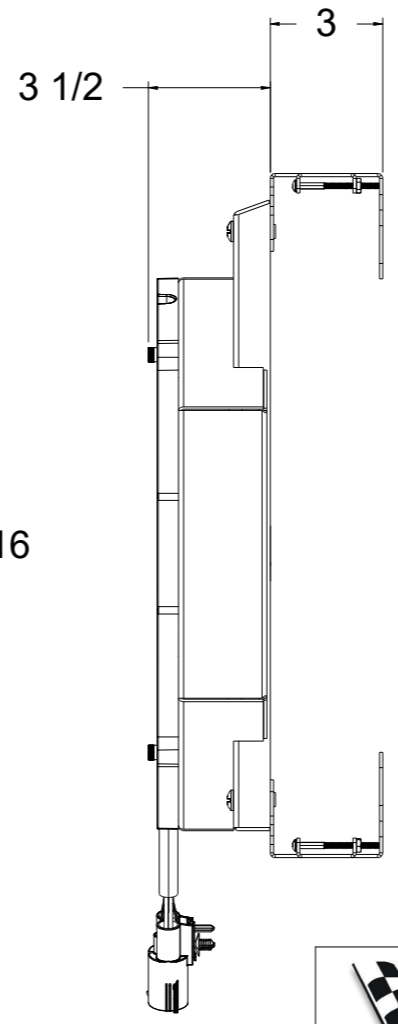

8 7 6 5 4 3 2 1

D

Shroud & Fan P/N	Fan Type	Fits Core Size	Dimension "X"
1-361-002BL300225	300W Brushless	Standard	1 7/16"
1-361-002BL300275		Upgraded	1 7/8"
1-361-002BL500225	500W Brushless	Standard	1 7/16"
1-361-002BL500275		Upgraded	1 7/8"

C

B

A

Contact Us:
716-655-6760

Part Number
1-361-002BL (14" Fans)
&
1-361-Channels

8 7 6 5 4 3 2 1