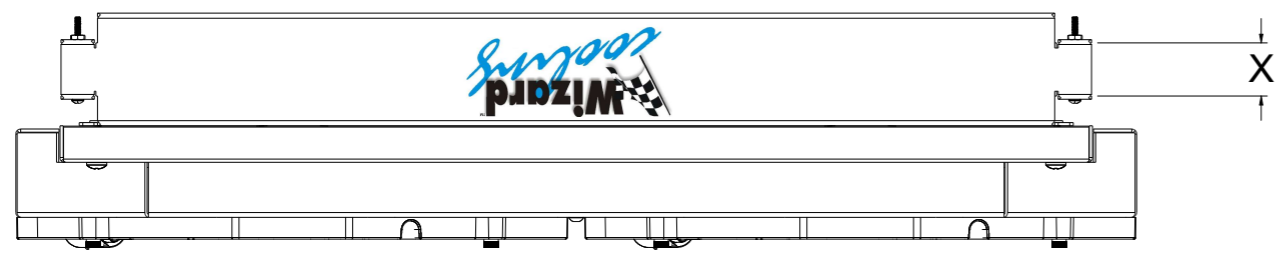

8 7 6 5 4 3 2 1

D

Shroud & Fan P/N	Fan Type	Fits Core Size	Dimension "X"
1-361-002BL300225	300W Brushless	Standard	1 7/16"
1-361-002BL300275		Upgraded	1 7/8"
1-361-002BL500225	500W Brushless	Standard	1 7/16"
1-361-002BL500275		Upgraded	1 7/8"