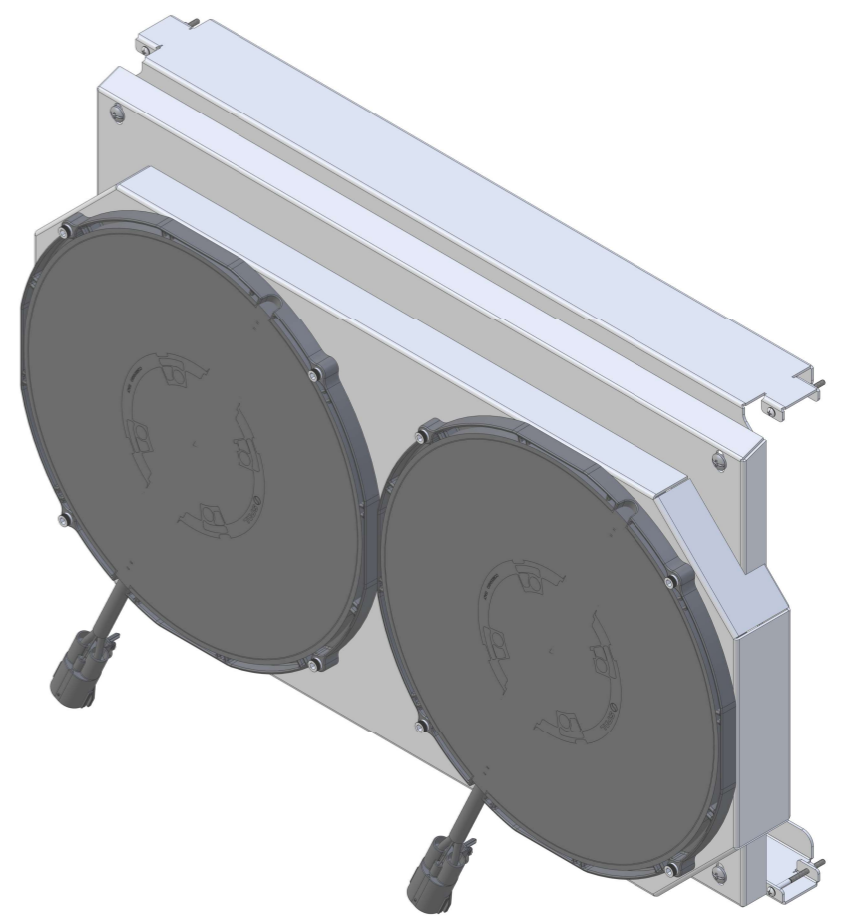

8 7 6 5 4 3 2 1

D

Shroud & Fan P/N	Fan Type	Fits Core Size	Dimension "X"
1-361-002BL300225	300W Brushless	Standard	1 7/16"
1-361-002BL300275		Upgraded	1 7/8"
1-361-002BL500225	500W Brushless	Standard	1 7/16"
1-361-002BL500275		Upgraded	1 7/8"

C

B

A

Contact Us:
716-655-6760

Part Number
1-361-002BL (14" Fans)
&
1-361-Channels

8 7 6 5 4 3 2 1