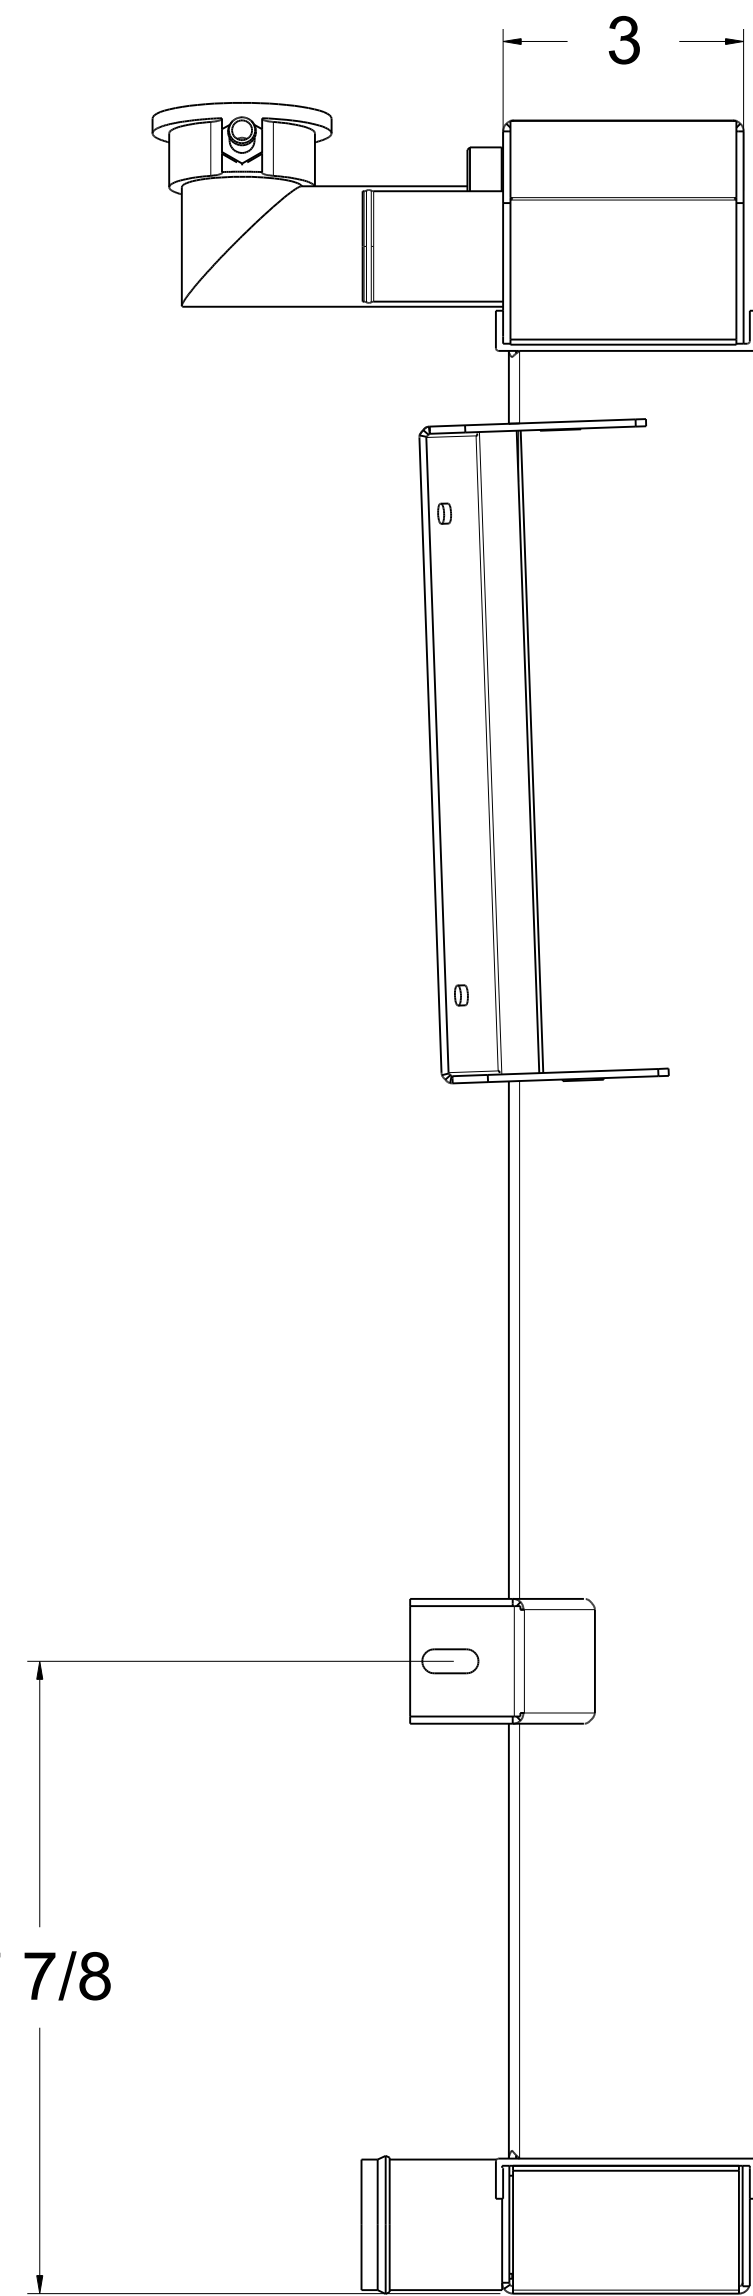

SKU #	Transmission	Core Size
1-10505-100LS	Manual	Standard (2 Rows Of 1" Tubes)
1-10505-110LS	Automatic	
1-10505-200LS	Manual	Upgraded (2 Rows Of 1.25" Tubes)
1-10505-210LS	Automatic	

 Custom Aluminum Radiators
www.wizardcooling.com