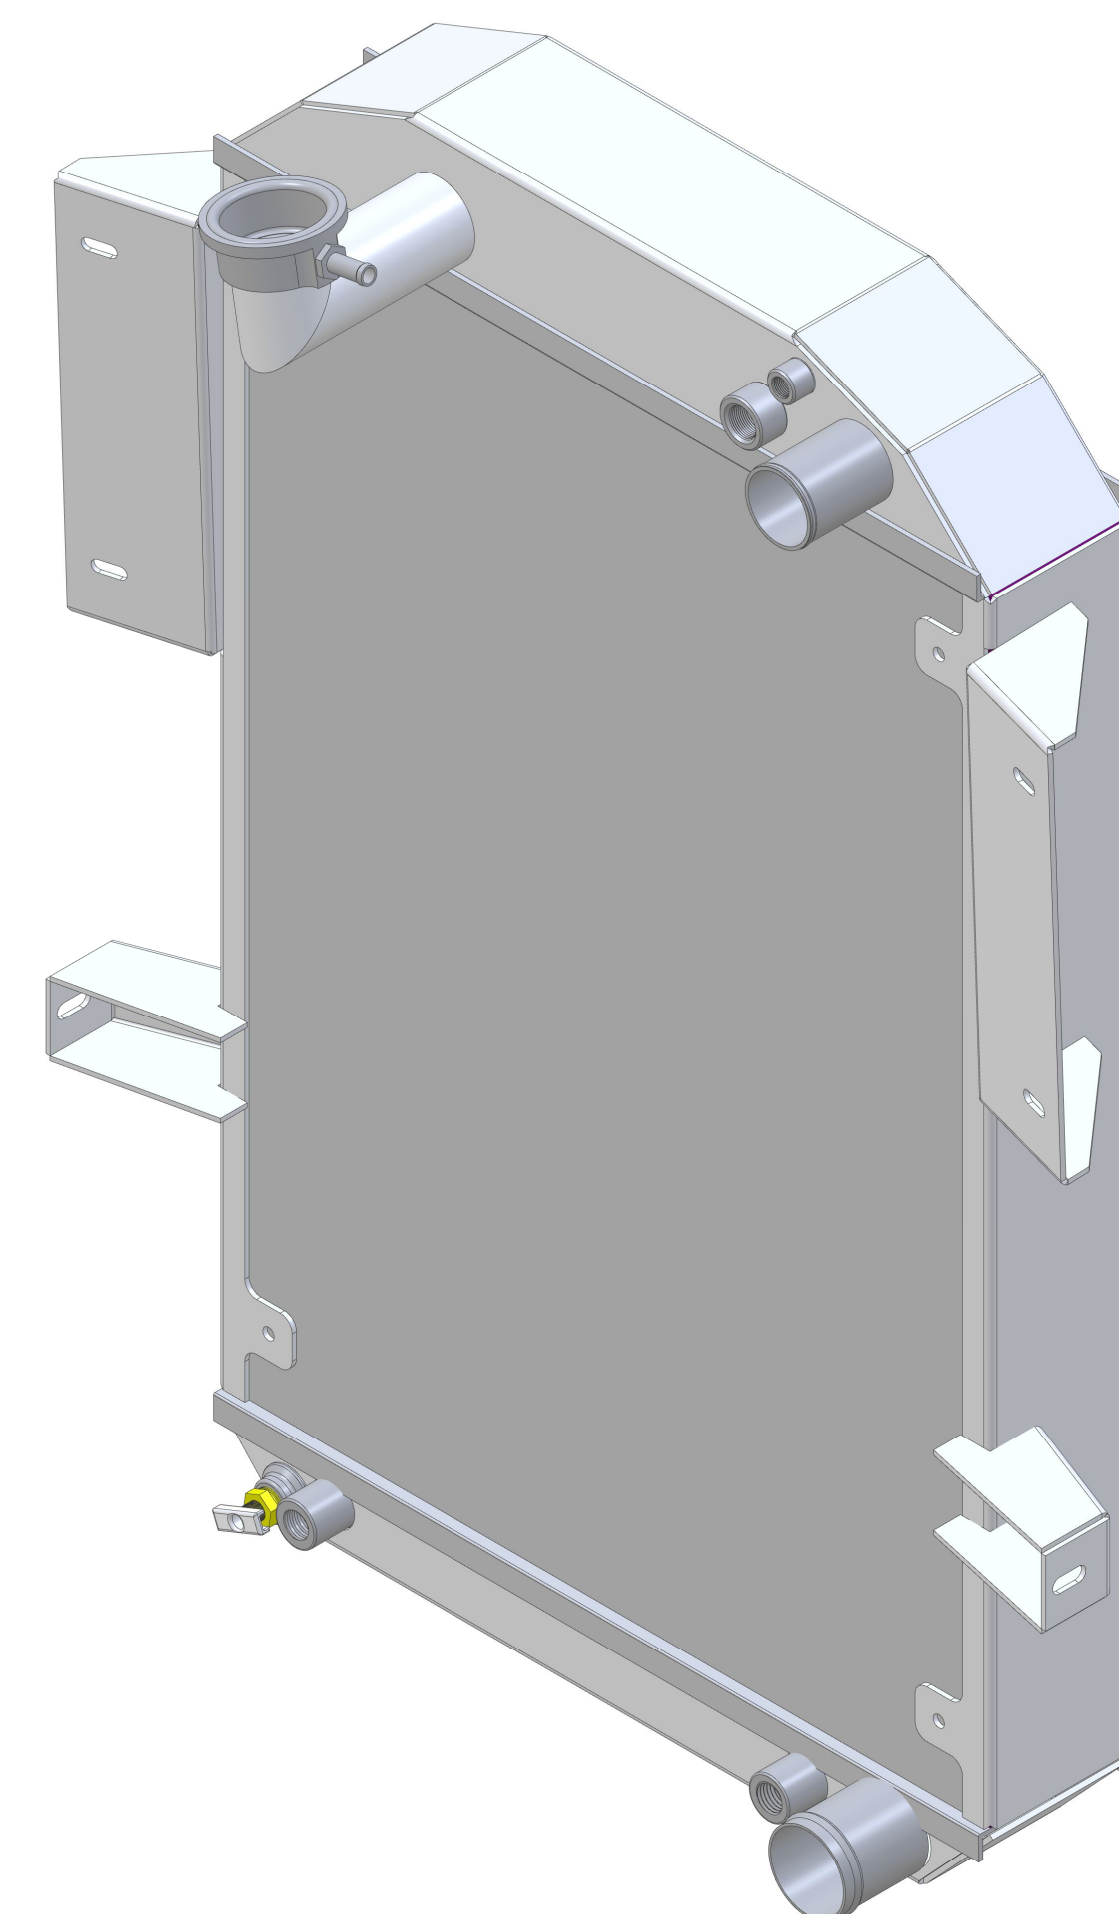

SKU #	Transmission	Core Size
1-10505-100LS	Manual	Standard (2 Rows Of 1" Tubes)
1-10505-110LS	Automatic	
1-10505-200LS	Manual	Upgraded (2 Rows Of 1.25" Tubes)
1-10505-210LS	Automatic	

 Custom Aluminum Radiators
www.wizardcooling.com