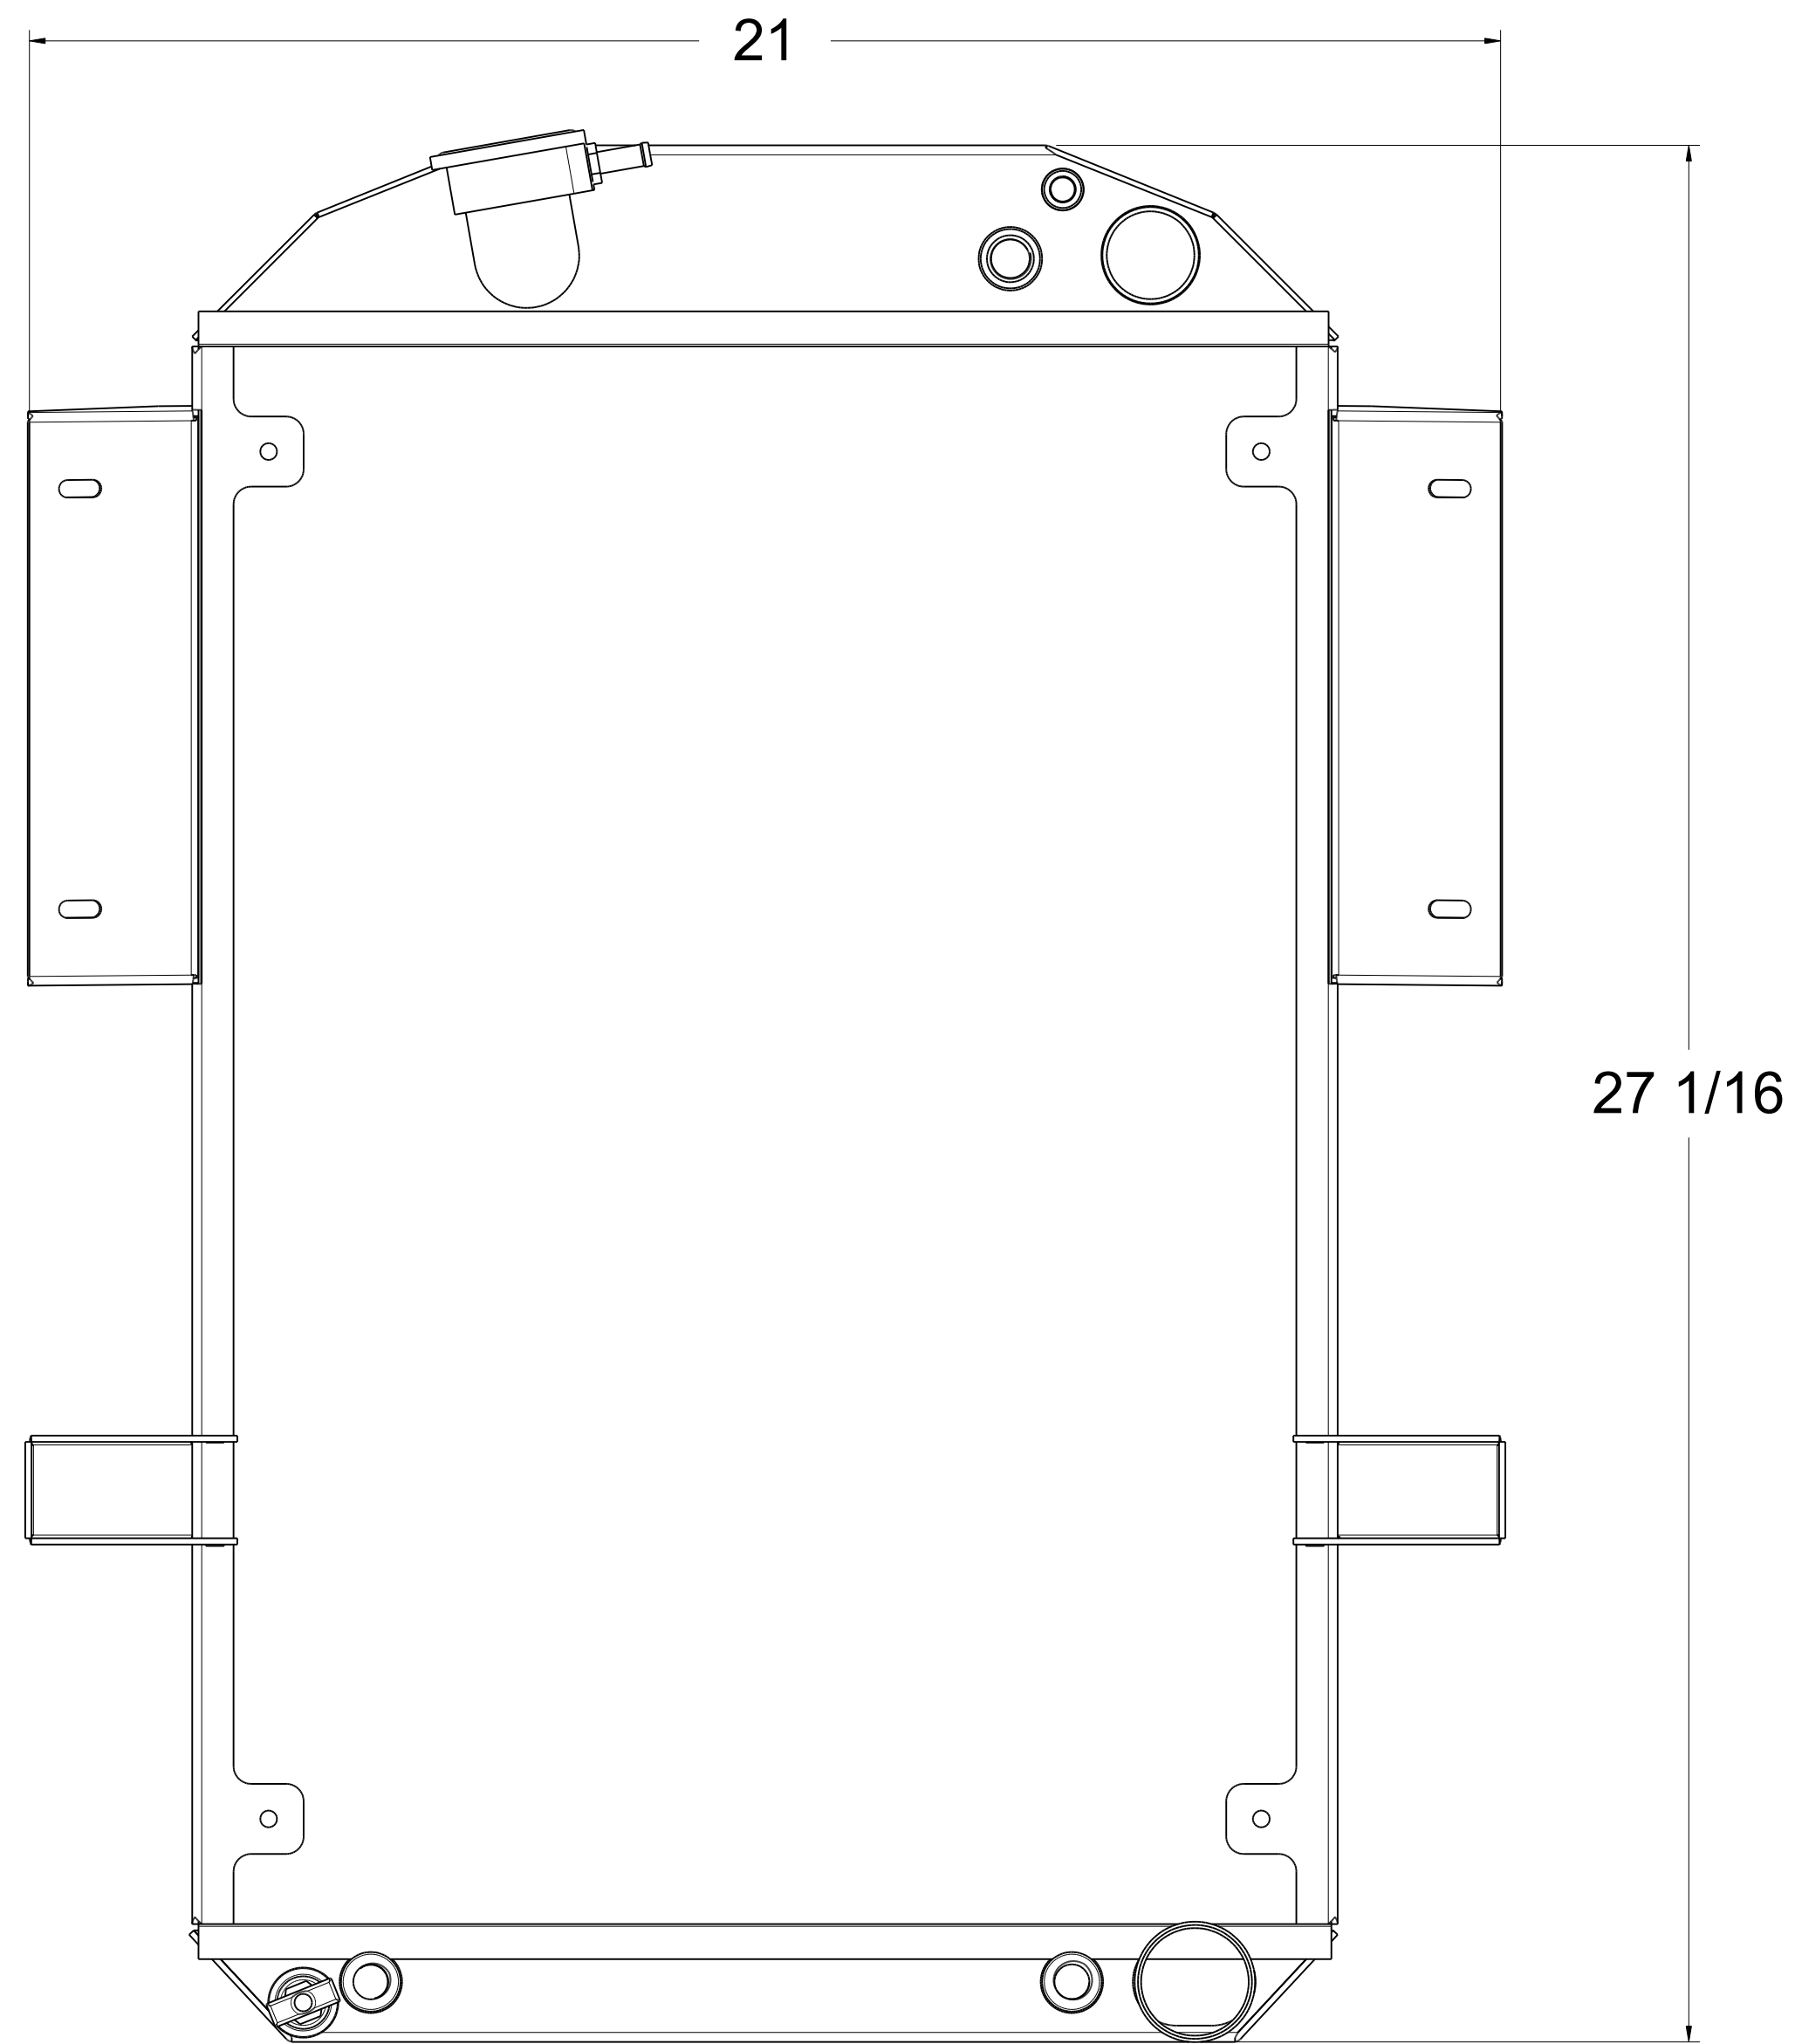

SKU #	Transmission	Core Size
1-10505-100LS	Manual	Standard (2 Rows Of 1" Tubes)
1-10505-110LS	Automatic	
1-10505-200LS	Manual	Upgraded (2 Rows Of 1.25" Tubes)
1-10505-210LS	Automatic	

 Custom Aluminum Radiators
www.wizardcooling.com