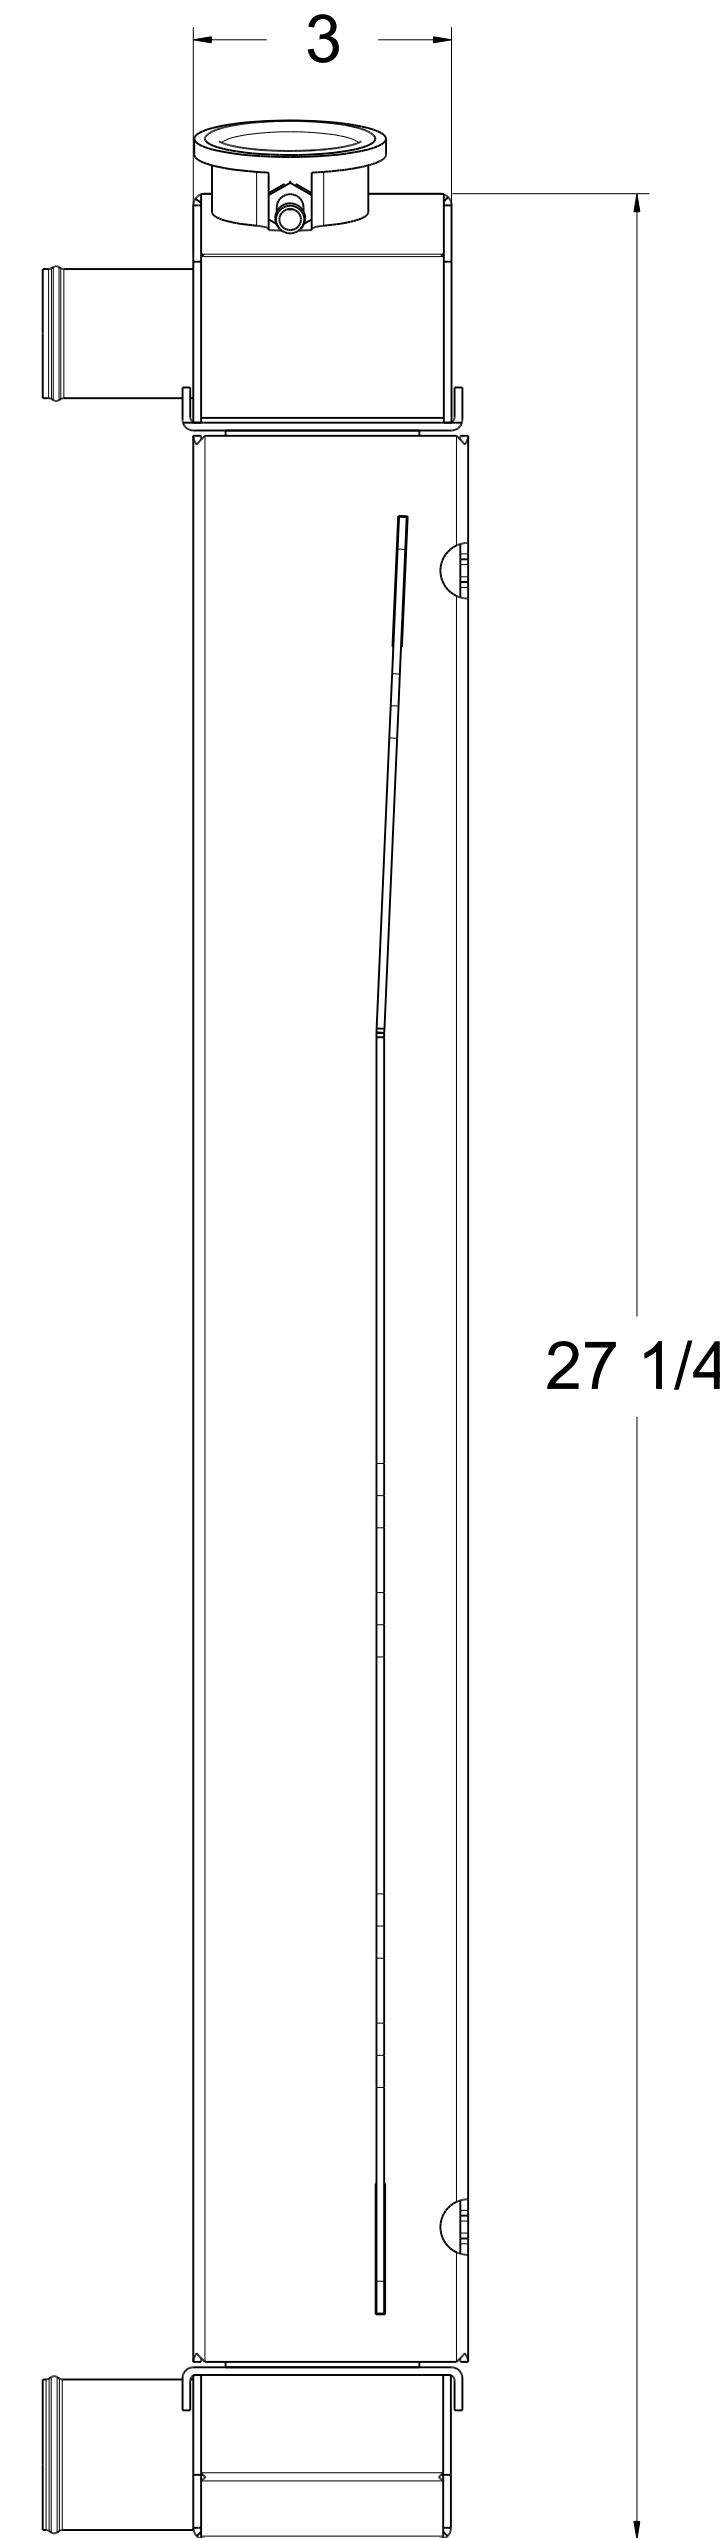

SKU #	Transmission	Core Size
1-10518-100	Manual	Standard (2 Rows Of 1" Tubes)
1-10518-110	Automatic	
1-10518-200	Manual	Upgraded (2 Rows Of 1.25" Tubes)
1-10518-210	Automatic	

 Custom Aluminum Radiators
www.wizardcooling.com

Contact Us:
 716-655-6760

Part Number
1-10518-Radiator