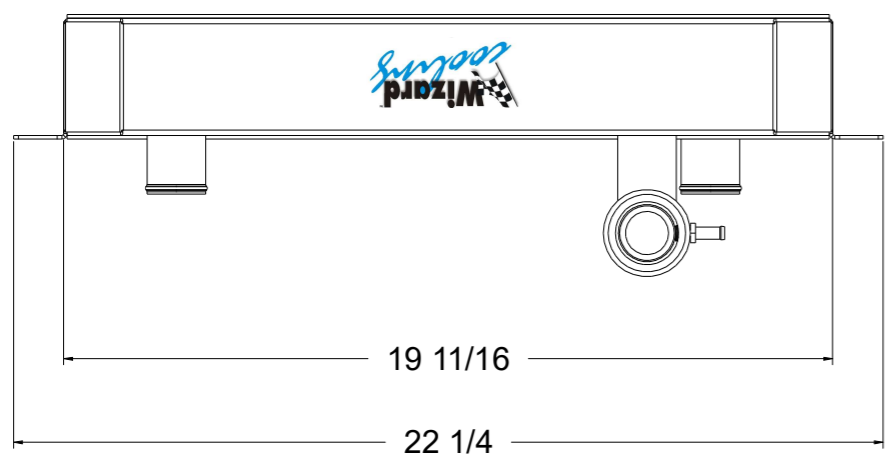

8 7 6 5 4 3 2 1

D  
C  
B  
A

D  
C  
B  
A

SKU #	Transmission	Core Size
1-180-100	Manual	Standard (2 Rows Of 1" Tubes)
1-180-200	Manual	Upgraded (2 Rows Of 1.25" Tubes)

www.wizardcooling.com

Contact Us:  
716-655-6760

Part Number  
**1-180-Radiator**

8 7 6 5 4 3 2 1