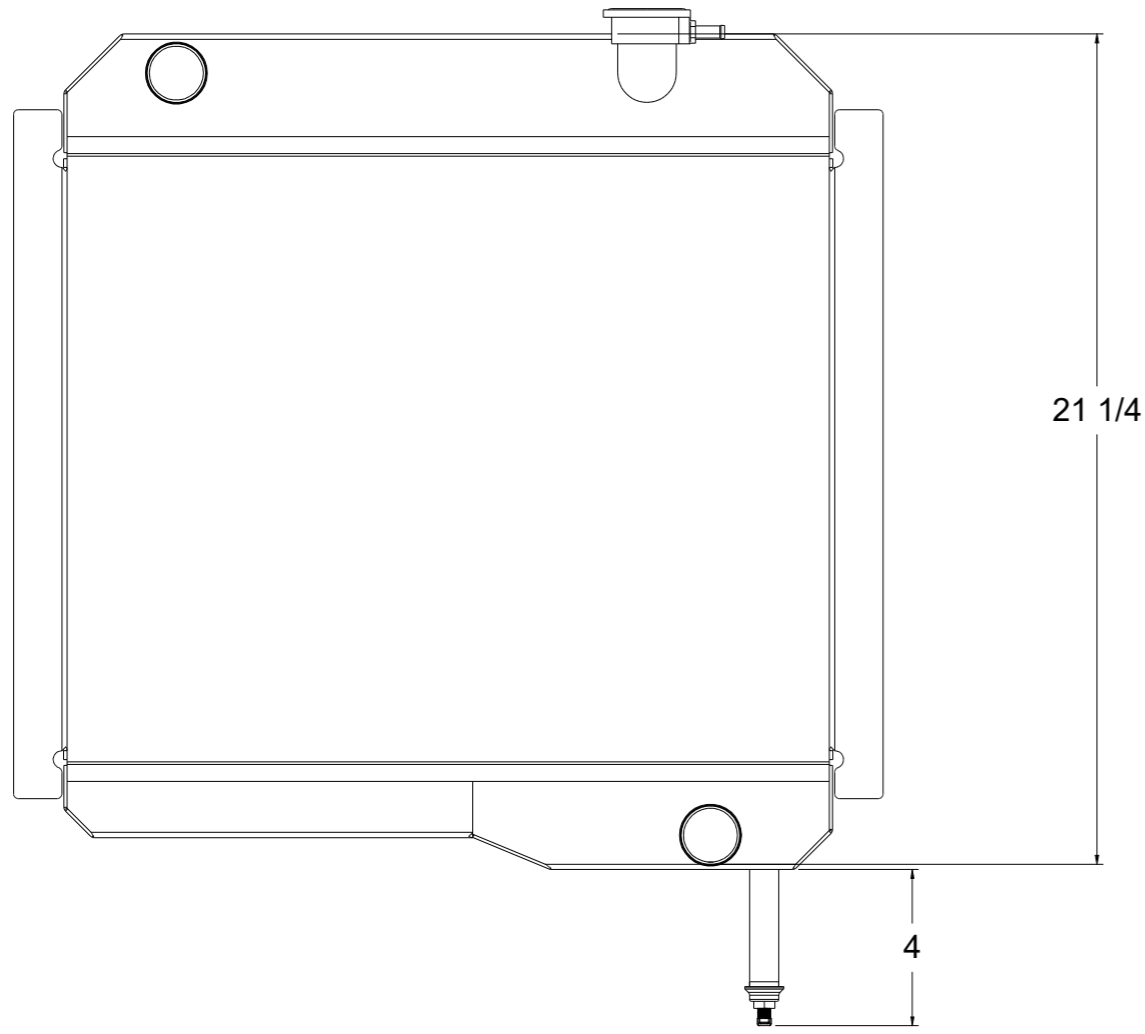

8 7 6 5 4 3 2 1

D  
C  
B  
A

D  
C  
B  
A

SKU #	Transmission	Core Size
1-180-100	Manual	Standard (2 Rows Of 1" Tubes)
1-180-200	Manual	Upgraded (2 Rows Of 1.25" Tubes)

www.wizardcooling.com

Contact Us:  
716-655-6760

Part Number  
**1-180-Radiator**

8 7 6 5 4 3 2 1