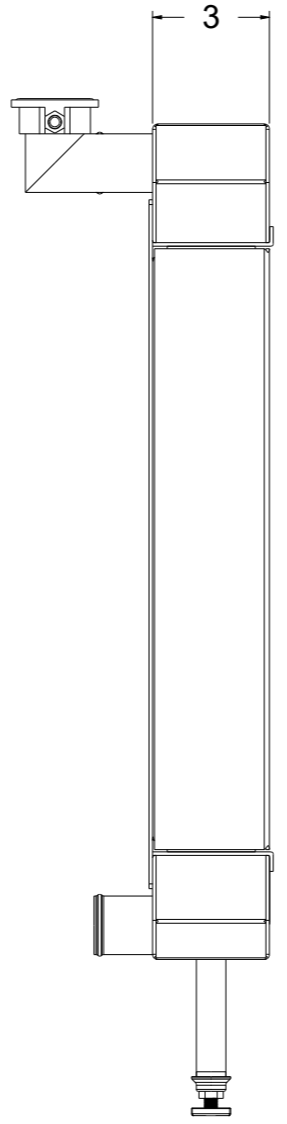

8 7 6 5 4 3 2 1

D  
C  
B  
A

D  
C  
B  
A

SKU #	Transmission	Core Size
1-180-100	Manual	Standard (2 Rows Of 1" Tubes)
1-180-200	Manual	Upgraded (2 Rows Of 1.25" Tubes)

www.wizardcooling.com

Contact Us:  
716-655-6760

Part Number  
**1-180-Radiator**

8 7 6 5 4 3 2 1