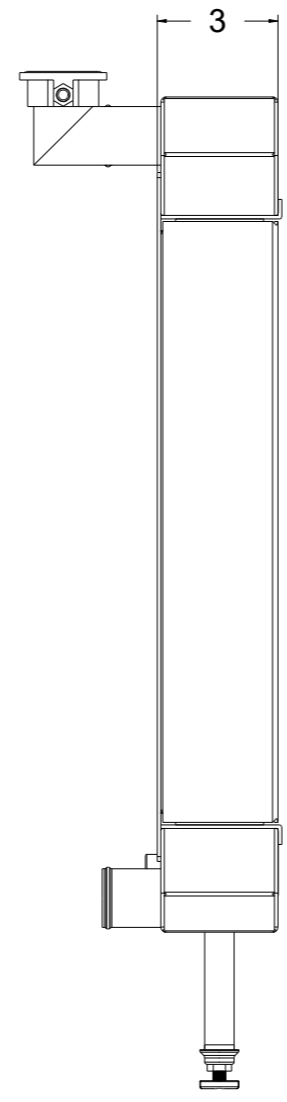

8 7 6 5 4 3 2 1

D

D

SKU #	Transmission	Core Size
1-180-110	Automatic	Standard (2 Rows Of 1" Tubes)
1-180-210	Automatic	Upgraded (2 Rows Of 1.25" Tubes)

C

C

B

B