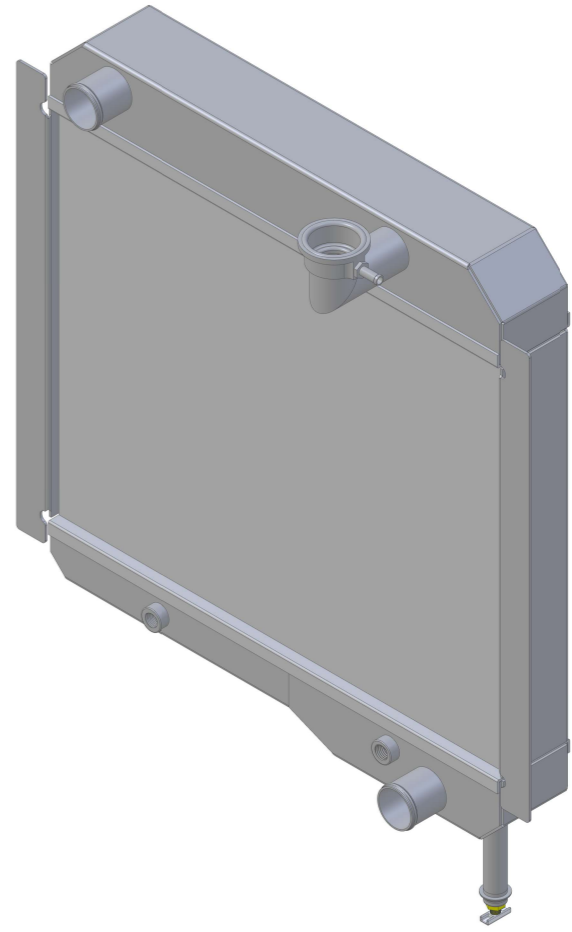

8 7 6 5 4 3 2 1

D

D

SKU #	Transmission	Core Size
1-180-110	Automatic	Standard (2 Rows Of 1" Tubes)
1-180-210	Automatic	Upgraded (2 Rows Of 1.25" Tubes)

C

C

B

B