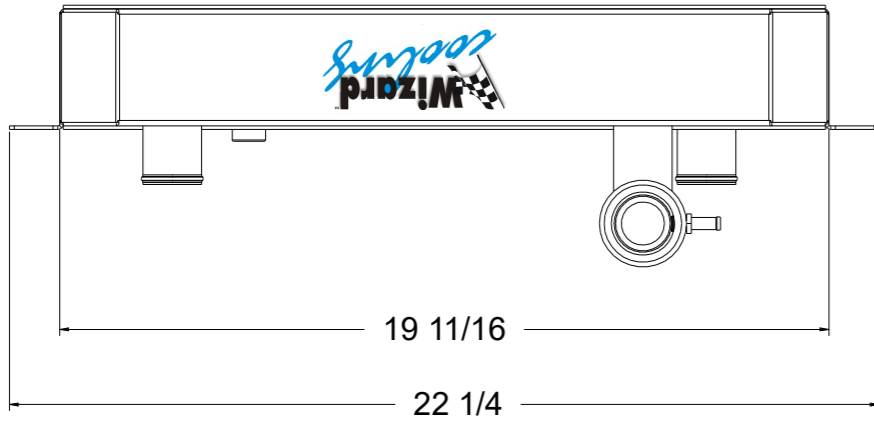

8 7 6 5 4 3 2 1

D

D

SKU #	Transmission	Core Size
1-180-110	Automatic	Standard (2 Rows Of 1" Tubes)
1-180-210	Automatic	Upgraded (2 Rows Of 1.25" Tubes)

C

C

B

B