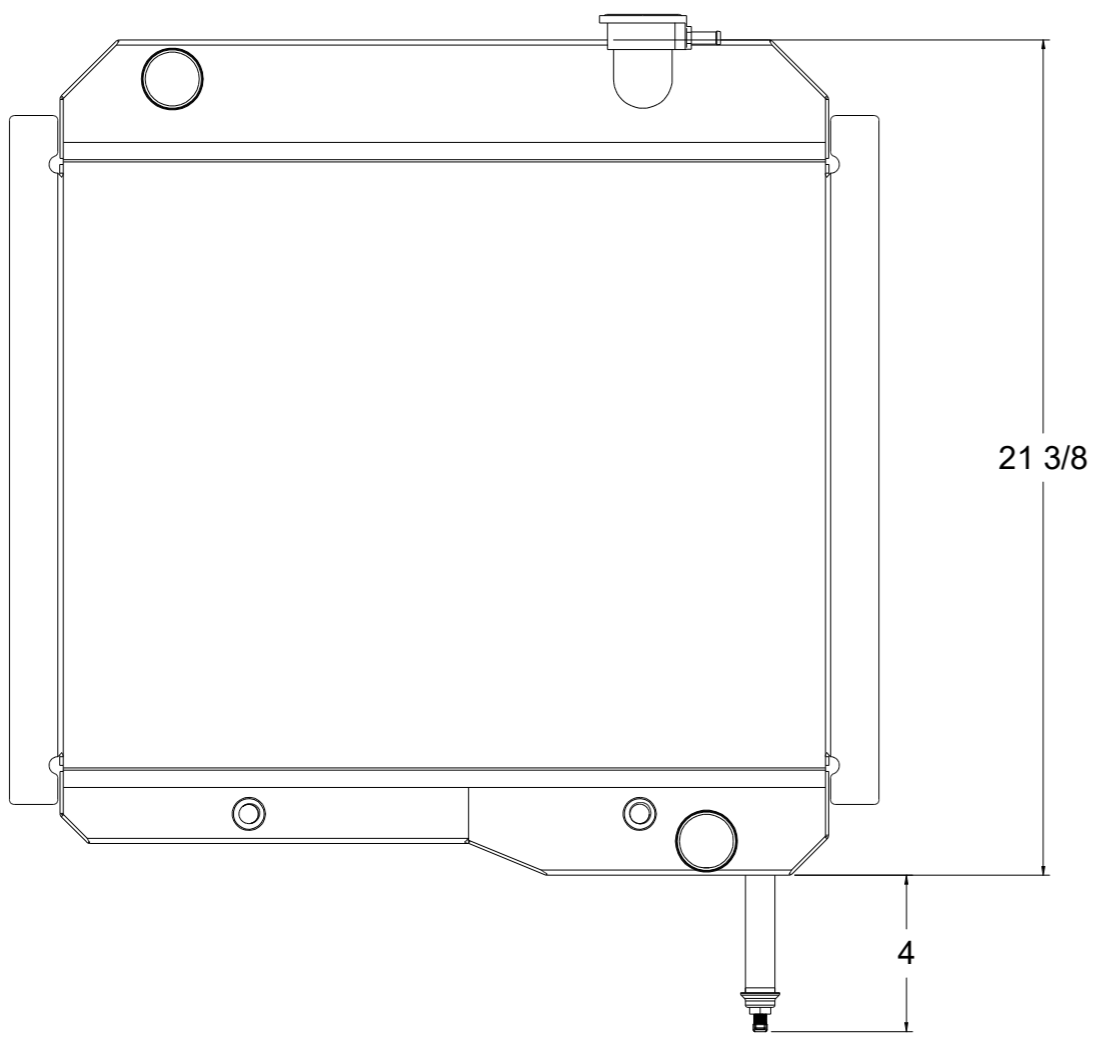

8 7 6 5 4 3 2 1

D

D

SKU #	Transmission	Core Size
1-180-110	Automatic	Standard (2 Rows Of 1" Tubes)
1-180-210	Automatic	Upgraded (2 Rows Of 1.25" Tubes)

C

C

B

B