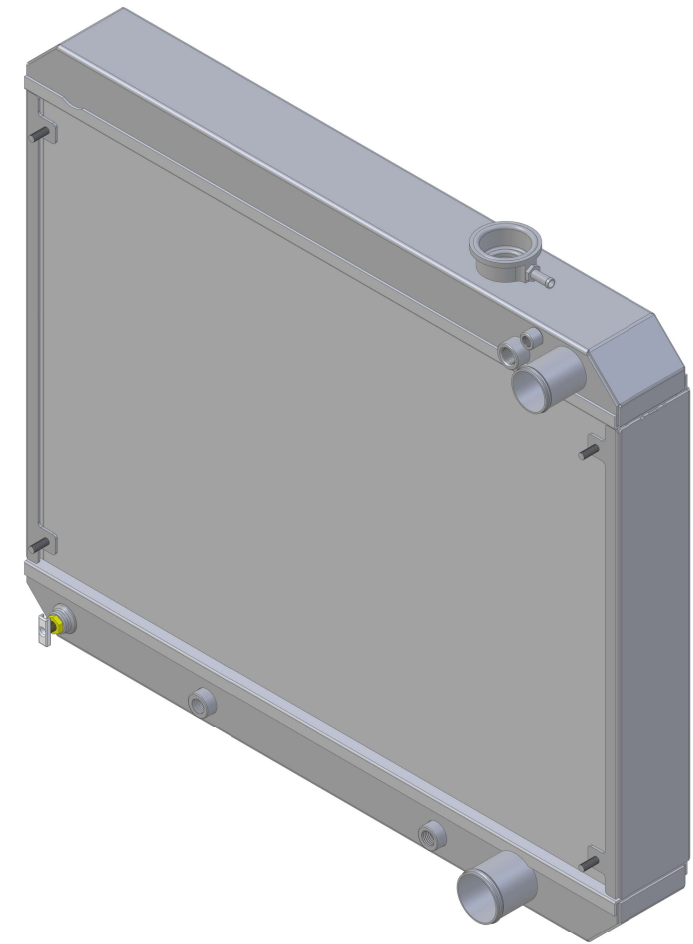

SKU #	Transmission	Core Size
1-284LS-110	Automatic	Standard (2 Rows Of 1" Tubes)
1-284LS-210	Automatic	Upgraded (2 Rows Of 1.25" Tubes)

 Custom Aluminum Radiators
www.wizardcooling.com

Contact Us:
 716-655-6760

Part Number
1-284LS-Radiator