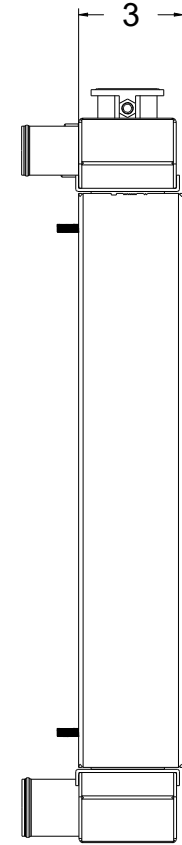

SKU #	Transmission	Core Size
1-284LS-110	Automatic	Standard (2 Rows Of 1" Tubes)
1-284LS-210	Automatic	Upgraded (2 Rows Of 1.25" Tubes)

 Custom Aluminum Radiators
www.wizardcooling.com

Contact Us:
 716-655-6760

Part Number
1-284LS-Radiator