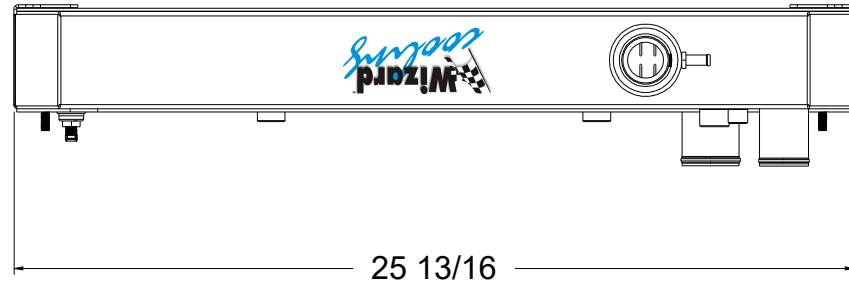

SKU #	Transmission	Core Size
1-284LS-110	Automatic	Standard (2 Rows Of 1" Tubes)
1-284LS-210	Automatic	Upgraded (2 Rows Of 1.25" Tubes)

 Custom Aluminum Radiators
www.wizardcooling.com

Contact Us:
 716-655-6760