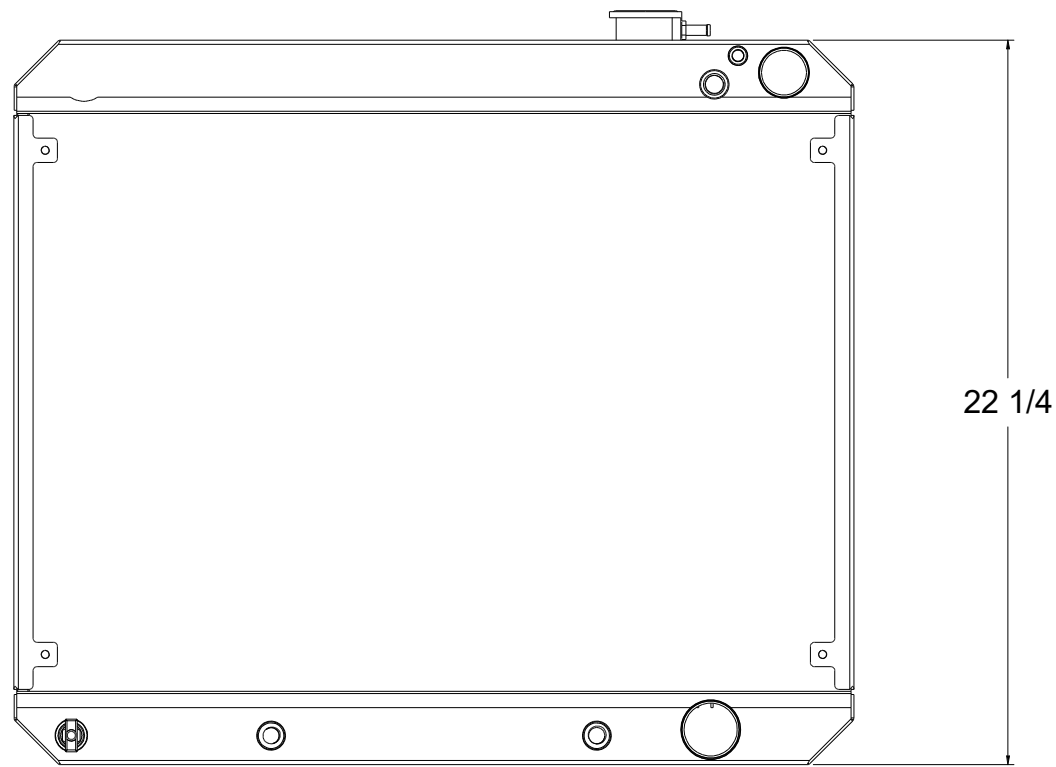

SKU #	Transmission	Core Size
1-284LS-110	Automatic	Standard (2 Rows Of 1" Tubes)
1-284LS-210	Automatic	Upgraded (2 Rows Of 1.25" Tubes)

 Custom Aluminum Radiators
www.wizardcooling.com

Contact Us:
 716-655-6760

Part Number
1-284LS-Radiator