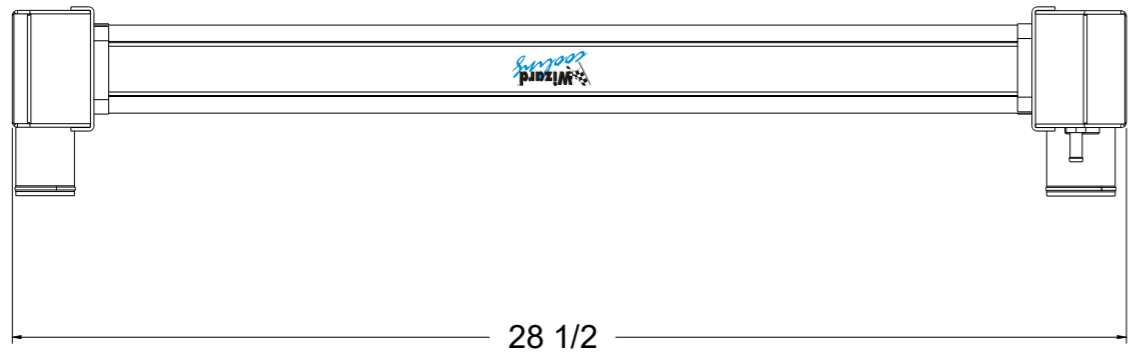

8 7 6 5 4 3 2 1

D

D

SKU #	Transmission	Core Size
1-720-110	Automatic	Standard (2 Rows Of 1" Tubes)
1-720-210	Automatic	Upgraded (2 Rows Of 1.25" Tubes)

C

C

B

B