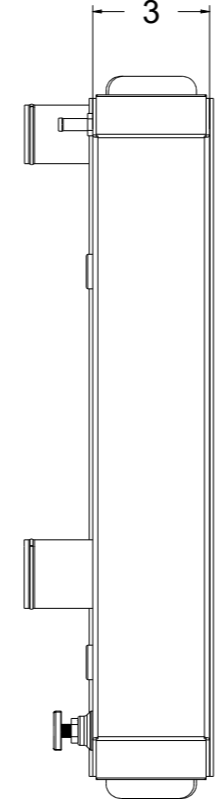

8 7 6 5 4 3 2 1

D

D

SKU #	Transmission	Core Size
1-720-110	Automatic	Standard (2 Rows Of 1" Tubes)
1-720-210	Automatic	Upgraded (2 Rows Of 1.25" Tubes)

C

C

B

B