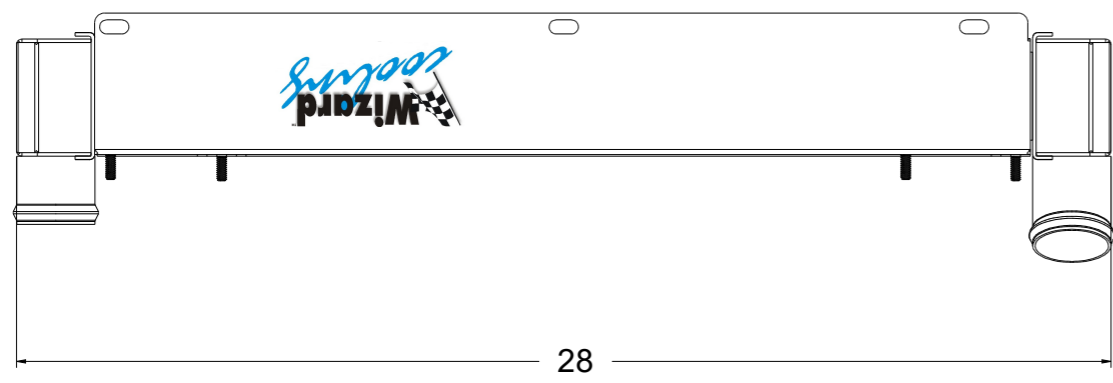

8 7 6 5 4 3 2 1

D

SKU #	Transmission	Core Size
1-1626-100	Manual	Standard (2 Rows Of 1" Tubes)
1-1626-110	Automatic	
1-1626-200	Manual	Upgraded (2 Rows Of 1.25" Tubes)
1-1626-210	Automatic	

C

B

A

8 7 6 5 4 3 2 1