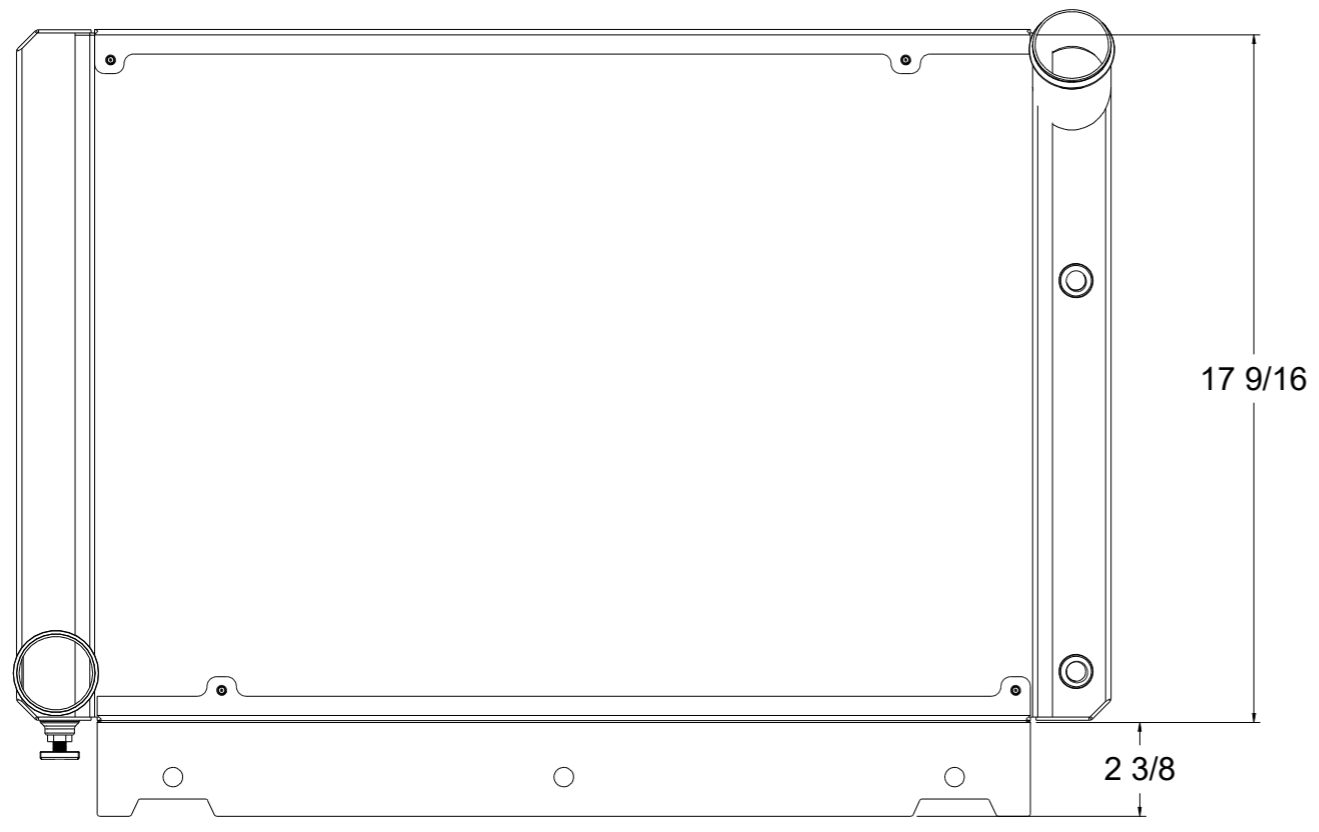

8 7 6 5 4 3 2 1

D

SKU #	Transmission	Core Size
1-1626-100	Manual	Standard (2 Rows Of 1" Tubes)
1-1626-110	Automatic	
1-1626-200	Manual	Upgraded (2 Rows Of 1.25" Tubes)
1-1626-210	Automatic	

C

B

A

8 7 6 5 4 3 2 1