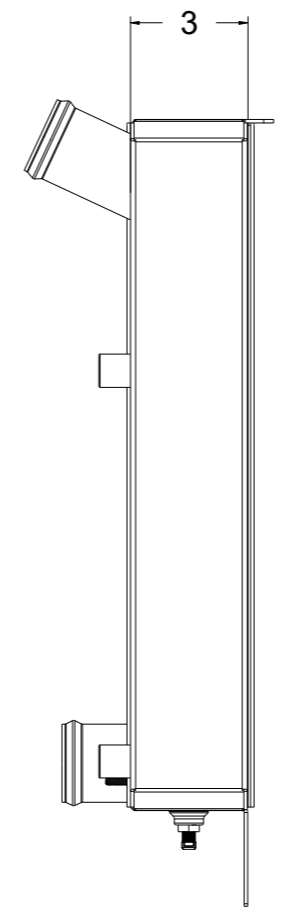

8 7 6 5 4 3 2 1

D

SKU #	Transmission	Core Size
1-1626-100	Manual	Standard (2 Rows Of 1" Tubes)
1-1626-110	Automatic	
1-1626-200	Manual	Upgraded (2 Rows Of 1.25" Tubes)
1-1626-210	Automatic	

C

B

A

8 7 6 5 4 3 2 1