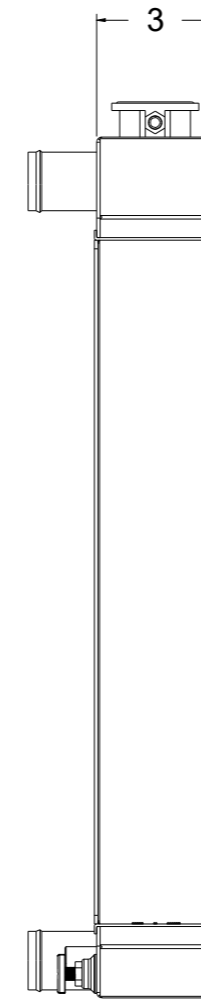

8 7 6 5 4 3 2 1

D

SKU #	Transmission	Core Size
1-1633-110	Automatic	Standard (2 Rows Of 1" Tubes)
1-1633-210	Automatic	Upgraded (2 Rows Of 1.25" Tubes)

D

C

C

B

B