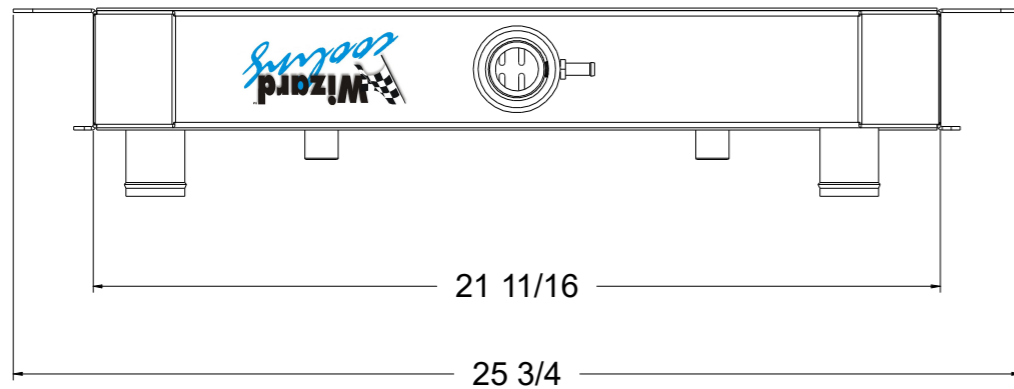

8 7 6 5 4 3 2 1

D

SKU #	Transmission	Core Size
1-1633-110	Automatic	Standard (2 Rows Of 1" Tubes)
1-1633-210	Automatic	Upgraded (2 Rows Of 1.25" Tubes)

D

C

C

B

B