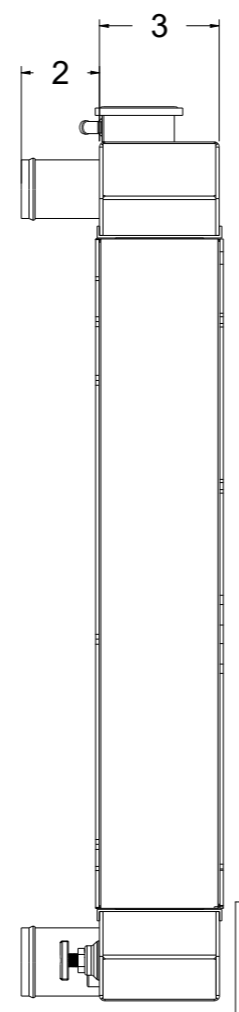

8 7 6 5 4 3 2 1

D

SKU #	Transmission	Core Size
1-1645-110	Automatic	Standard (2 Rows Of 1" Tubes)
1-1645-210	Automatic	Upgraded (2 Rows Of 1.25" Tubes)

D

C

C

B

B